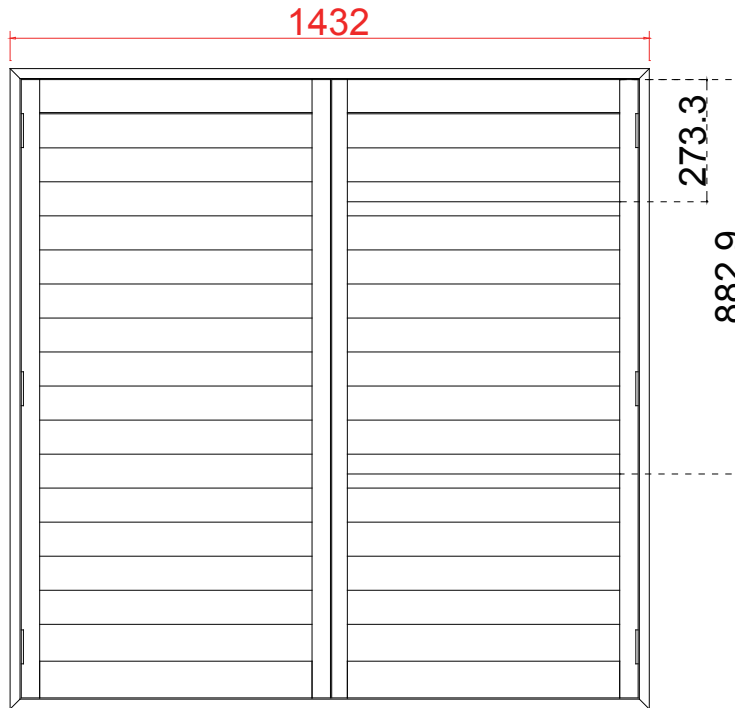

Material(材质): Balmoral Pine Wood (松木)

Configuration(窗扇结构): LR, IN, 4side, Rabbet Stile 41.3mm, Double Insert F Frame 86.7mm

Tilt rod type(拉杆类型): Easy tilt System

Louvre Quantity(叶片数量): 32

Louvre Size(叶片尺寸): 602.8mm

Rail Size(上下板尺寸): 654.3mm

Order No(订单号): CEN 230854 Kitching

Item(序号): 1

Room(房间号): Bedroom 1

Louvre Size(叶片类型): 89mm

L

R

32

Tilt rod type(拉杆类型): Easy tilt System

Louvre Quantity(叶片数量): 32

Louvre Size(叶片尺寸): 608.8mm

Rail Size(上下板尺寸): 660.3mm

Order No(订单号): GEN 230854 Kitching

Item(序号): 2

Room(房间号): Bedroom 2

Louvre Size(叶片类型): 89mm

Louvre Size(叶片尺寸): 434.8mm

Rail Size(上下板尺寸): 486.3mm

Order No(订单号): CEN 230854 Kitching

Item(序号): 3

Room(房间号): Bedroom 3