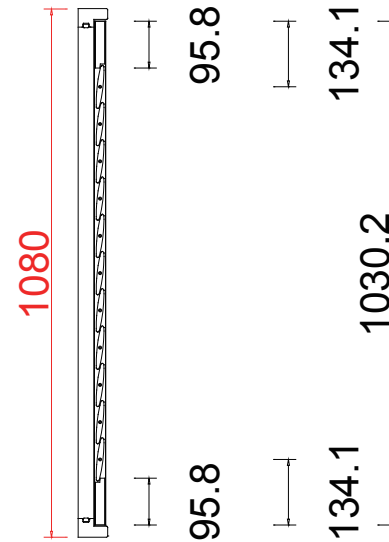

Rail Size(上下板尺寸): 654.3mm

Order No(订单号): CEN 230854 Kitching

Item(序号): 1

Room(房间号): Bedroom 1

Louvre Size(叶片类型): 89mm

L

R

32

Tilt rod type(拉杆类型): Easy tilt System

Louvre Quantity(叶片数量): 32

Louvre Size(叶片尺寸): 608.8mm

Rail Size(上下板尺寸): 660.3mm

Order No(订单号): GEN 230854 Kitching

Item(序号): 2

Room(房间号): Bedroom 2

Louvre Size(叶片类型): 89mm

Material(材质): Balmoral Pine Wood (松木) Louvre Size(叶片类型): 89mm

Configuration(窗扇结构): LR, IN, 4side, Rabbet Stile 41.3mm, Deep Plain L Frame 60mm

Tilt rod type(拉杆类型): Easy tilt System

Louvre Quantity(叶片数量): 22

Louvre Size(叶片尺寸): 434.8mm

Rail Size(上下板尺寸): 486.3mm

Order No(订单号): CEN 230854 Kitching

Item(序号): 3

Room(房间号): Bedroom 3