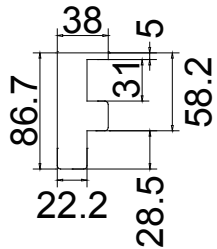

Material(材质): Balmoral Pine Wood (松木)

Configuration(窗扇结构): LR, IN, 4side, Rabbet Stile 41.3mm, Double Insert F Frame 86.7mm

Tilt rod type(拉杆类型): Easy tilt System

Louvre Quantity(叶片数量): 32

Louvre Size(叶片尺寸): 602.8mm

Rail Size(上下板尺寸): 654.3mm

Order No(订单号): CEN 230854 Kitching

Item(序号): 1

Room(房间号): Bedroom 1

Louvre Size(叶片类型): 89mm

L

R

32

Tilt rod type(拉杆类型): Easy tilt System

Louvre Quantity(叶片数量): 32

Louvre Size(叶片尺寸): 608.8mm

Rail Size(上下板尺寸): 660.3mm

Order No(订单号): GEN 230854 Kitching

Item(序号): 2

Room(房间号): Bedroom 2

Louvre Size(叶片类型): 89mm

Louvre Size(叶片尺寸): 434.8mm

Rail Size(上下板尺寸): 486.3mm

Order No(订单号): CEN 230854 Kitching

Item(序号): 3

Room(房间号): Bedroom 3