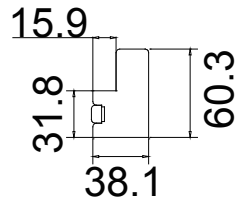

Deep Plain L Frame 60mm

NOTES:

Shutter Color: 001 Super White

Hinges Color: White

Qty(数量): 1

Material(材质): Balmoral Pine Wood (松木) Louvre Size(叶片类型): 89mm

Configuration(窗扇结构): LR, IN, 4side, Rabbet Stile 41.3mm, Deep Plain L Frame 60mm

Tilt rod type(拉杆类型): Easy tilt System

Louvre Quantity(叶片数量): 22

Louvre Size(叶片尺寸): 434.8mm

Rail Size(上下板尺寸): 486.3mm

Order No(订单号): CEN 230854 Kitching

Item(序号): 3

Room(房间号): Bedroom 3