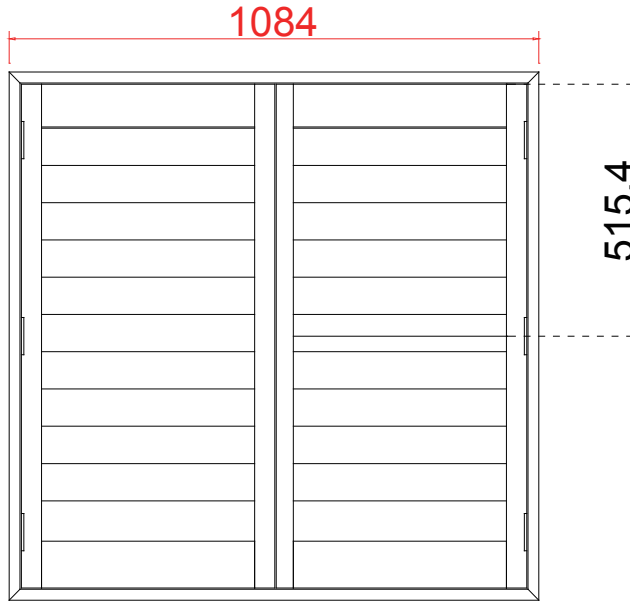

Rail Size(上下板尺寸): 654.3mm

Order No(订单号): CEN 230854 Kitching

Item(序号): 1

Room(房间号): Bedroom 1

Louvre Size(叶片类型): 89mm

L

R

32

Tilt rod type(拉杆类型): Easy tilt System

Louvre Quantity(叶片数量): 32

Louvre Size(叶片尺寸): 608.8mm

Rail Size(上下板尺寸): 660.3mm

Order No(订单号): GEN 230854 Kitching

Item(序号): 2

Room(房间号): Bedroom 2

Louvre Size(叶片类型): 89mm

Material(材质): Balmoral Pine Wood (松木) Louvre Size(叶片类型): 89mm

Configuration(窗扇结构): LR, IN, 4side, Rabbet Stile 41.3mm, Deep Plain L Frame 60mm

Tilt rod type(拉杆类型): Easy tilt System

Louvre Quantity(叶片数量): 22

Louvre Size(叶片尺寸): 434.8mm

Rail Size(上下板尺寸): 486.3mm

Order No(订单号): CEN 230854 Kitching

Item(序号): 3

Room(房间号): Bedroom 3