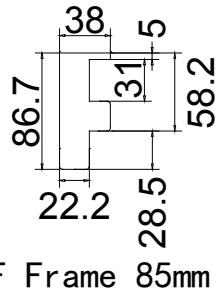

Batten: 25*3*1500 1 Pcs
25*3*1500 1 Pcs
15*3*1500 1 Pcs
001 Super White