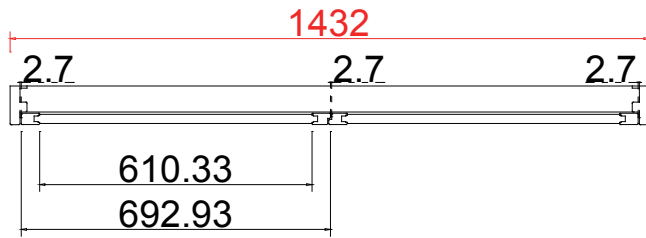

Material(材质): Balmoral Pine Wood (松木)

Configuration(窗扇结构): LR, IN, 4side, Rabbet Stile 41.3mm, Double Insert F Frame 86.7mm

Tilt rod type(拉杆类型): Easy tilt System

Louvre Quantity(叶片数量): 32

Louvre Size(叶片尺寸): 602.8mm

Rail Size(上下板尺寸): 654.3mm

Order No(订单号): CEN 230854 Kitching

Item(序号): 1

Room(房间号): Bedroom 1

Louvre Size(叶片类型): 89mm

L

R

32

Tilt rod type(拉杆类型): Easy tilt System

Louvre Quantity(叶片数量): 32

Louvre Size(叶片尺寸): 608.8mm

Rail Size(上下板尺寸): 660.3mm

Order No(订单号): GEN 230854 Kitching

Item(序号): 2

Room(房间号): Bedroom 2

Louvre Size(叶片类型): 89mm

Louvre Size(叶片尺寸): 434.8mm

Rail Size(上下板尺寸): 486.3mm

Order No(订单号): CEN 230854 Kitching

Item(序号): 3

Room(房间号): Bedroom 3