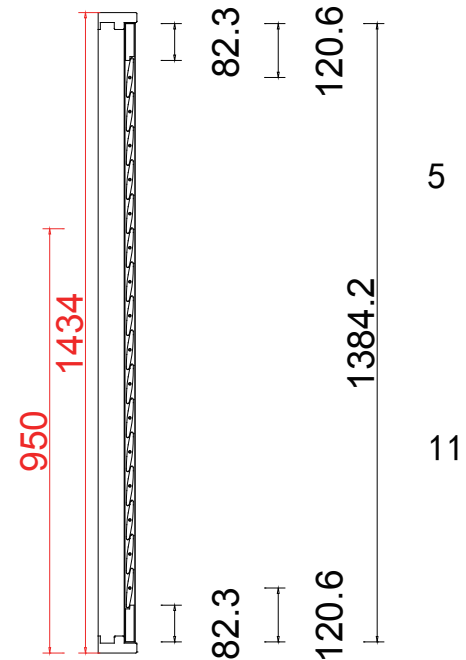

Material(材质): Balmoral Pine Wood (松木)

Configuration(窗扇结构): LR, IN, 4side, Rabbet Stile 41.3mm, Double Insert F Frame 86.7mm

Tilt rod type(拉杆类型): Easy tilt System

Louvre Quantity(叶片数量): 32

Louvre Size(叶片尺寸): 602.8mm

Rail Size(上下板尺寸): 654.3mm

Order No(订单号): CEN 230854 Kitching

Item(序号): 1

Room(房间号): Bedroom 1

Louvre Size(叶片类型): 89mm

L

R

32

Tilt rod type(拉杆类型): Easy tilt System

Louvre Quantity(叶片数量): 32

Louvre Size(叶片尺寸): 608.8mm

Rail Size(上下板尺寸): 660.3mm

Order No(订单号): GEN 230854 Kitching

Item(序号): 2

Room(房间号): Bedroom 2

Louvre Size(叶片类型): 89mm

Louvre Size(叶片尺寸): 434.8mm

Rail Size(上下板尺寸): 486.3mm

Order No(订单号): CEN 230854 Kitching

Item(序号): 3

Room(房间号): Bedroom 3