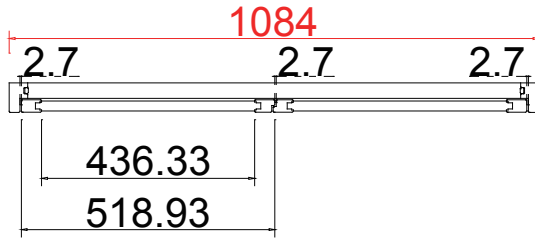

Rail Size(上下板尺寸): 654.3mm

Order No(订单号): CEN 230854 Kitching

Item(序号): 1

Room(房间号): Bedroom 1

Louvre Size(叶片类型): 89mm

L

R

32

Tilt rod type(拉杆类型): Easy tilt System

Louvre Quantity(叶片数量): 32

Louvre Size(叶片尺寸): 608.8mm

Rail Size(上下板尺寸): 660.3mm

Order No(订单号): GEN 230854 Kitching

Item(序号): 2

Room(房间号): Bedroom 2

Louvre Size(叶片类型): 89mm

Material(材质): Balmoral Pine Wood (松木) Louvre Size(叶片类型): 89mm

Configuration(窗扇结构): LR, IN, 4side, Rabbet Stile 41.3mm, Deep Plain L Frame 60mm

Tilt rod type(拉杆类型): Easy tilt System

Louvre Quantity(叶片数量): 22

Louvre Size(叶片尺寸): 434.8mm

Rail Size(上下板尺寸): 486.3mm

Order No(订单号): CEN 230854 Kitching

Item(序号): 3

Room(房间号): Bedroom 3