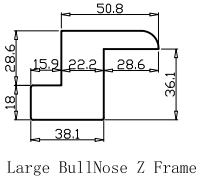

NOTES:

- Shutter Color: Super White 001(覆盖色)
- Hinges Color: White(白色)
- Qty(数量): 1
- Material(材质): Highgrove PVC
- Configuration(窗扇结构): LD-RDR ,IN, 3Side Astrigal Stile 50.8mm, Large BullNose Z Frame PVC
- Tilt rod type(拉杆类型): Hidden Tilt (隐藏拉杆)
- Louvre Quantity(叶片数量): 36
- Louvre Size(叶片尺寸): 462.9mm
- Rail Size(上下板尺寸): 489.9mm
- Aluminium pipe (铝管): 1055mm
- Spacer parallel (垫板) : 940.4mm
- 左扇先打开

Order No(订单号):DG556-SCO SB 8292 ROBERTS
 Item(序号): 1
 Room(房间号): LH front bed
 Louvre Size(叶片类型): 89mm

Large BullNose Z Frame

Large BullNose Z Frame

NOTES:

Shutter Color: Super White 001(覆盖色)

Hinges Color: White(白色)

Qty(数量): 1

Material(材质): Highgrove PVC

Configuration(窗扇结构): LD-R ,IN, 3Side Astrigal Stile 50.8mm, Large BullNose Z Frame PVC

Tilt rod type(拉杆类型): Hidden Tilt (隐藏拉杆)

Louvre Quantity(叶片数量): 20

Louvre Size(叶片尺寸): 445.3mm

Rail Size(上下板尺寸): 472.3mm

Aluminium pipe (铝管): 915.6mm

Spacer parallel (垫板) : 788mm

左扇先打开

Order No(订单号):DG556-SCO SB 8292 ROBERTS

Item(序号): 2

Room(房间号): Middle front bed

Louvre Size(叶片类型): 89mm