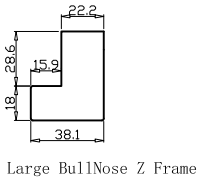

NOTES:

- Shutter Color: Super White 001(覆盖色)
- Hinges Color: White(白色)
- Qty(数量): 1
- Material(材质): Highgrove PVC
- Configuration(窗扇结构): LD-RDR ,IN, 3Side Astrigal Stile 50.8mm, Large BullNose Z Frame PVC
- Tilt rod type(拉杆类型): Hidden Tilt (隐藏拉杆)
- Louvre Quantity(叶片数量): 36
- Louvre Size(叶片尺寸): 462.9mm
- Rail Size(上下板尺寸): 489.9mm
- Aluminium pipe (铝管): 1055mm
- Spacer parallel (垫板) : 940.4mm
- 左扇先打开

Order No(订单号):DG556-SCO SB 8292 ROBERTS
 Item(序号): 1
 Room(房间号): LH front bed
 Louvre Size(叶片类型): 89mm

Large BullNose Z Frame

Large BullNose Z Frame

NOTES:

Shutter Color: Super White 001(覆盖色)

Hinges Color: White(白色)

Qty(数量): 1

Material(材质): Highgrove PVC

Configuration(窗扇结构): LD-R ,IN, 3Side Astrigal Stile 50.8mm, Large BullNose Z Frame PVC

Tilt rod type(拉杆类型): Hidden Tilt (隐藏拉杆)

Louvre Quantity(叶片数量): 20

Louvre Size(叶片尺寸): 445.3mm

Rail Size(上下板尺寸): 472.3mm

Aluminium pipe (铝管): 915.6mm

Spacer parallel (垫板) : 788mm

左扇先打开

Order No(订单号):DG556-SCO SB 8292 ROBERTS

Item(序号): 2

Room(房间号): Middle front bed

Louvre Size(叶片类型): 89mm