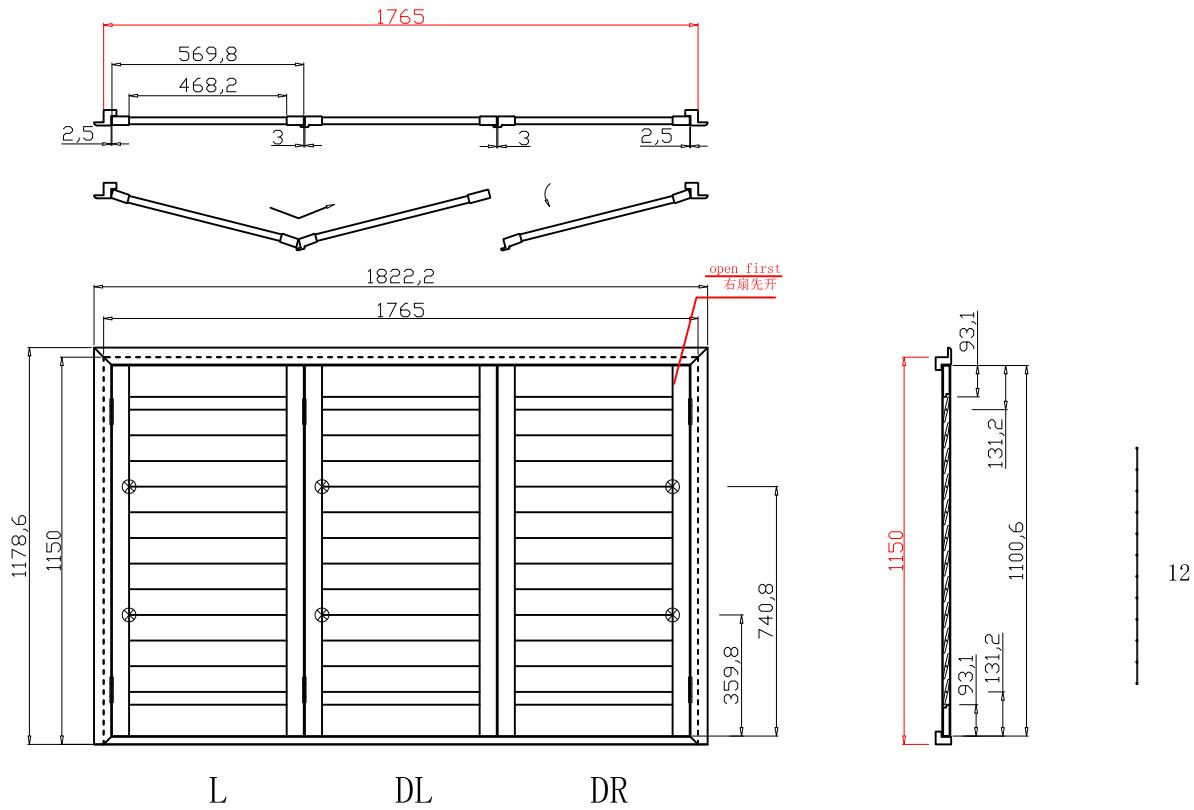

Rail Size(上下板尺寸): 472.3mm

Aluminium pipe (铝管): 915.6mm

Spacer parallel (垫板) : 788mm

左扇先打开

Order No(订单号):DG556-SCO SB 8292 ROBERTS

Item(序号): 2

Room(房间号): Middle front bed

Louvre Size(叶片类型): 89mm

Astrigal Stile 50.8mm, Large BullNose Z Frame PVC

Hidden Tilt (隐藏拉杆)

Louvre Quantity(叶片数量): 20

Louvre Size(叶片尺寸): 445.3mm

Rail Size(上下板尺寸): 472.3mm

Aluminium pipe (铝管): 915.6mm

Spacer parallel (垫板) : 788mm

左扇先打开

Tilt rod type(拉杆类型): Hidden Tilt (隐藏拉杆)

Louvre Quantity(叶片数量): 36

Louvre Size(叶片尺寸): 466.2mm

Rail Size(上下板尺寸): 493.2mm

Aluminium pipe (铝管): 1095. 6mm

Spacer parallel (垫板) : 940. 4mm

右扇先打开

Order No(订单号):DG556-SCO SB 8292 ROBERTS

Item(序号): 3

Room(房间号): RH front bed

Louvre Size(叶片类型): 89mm

Astrigal Stile 50.8mm, Large BullNose Z Frame PVC