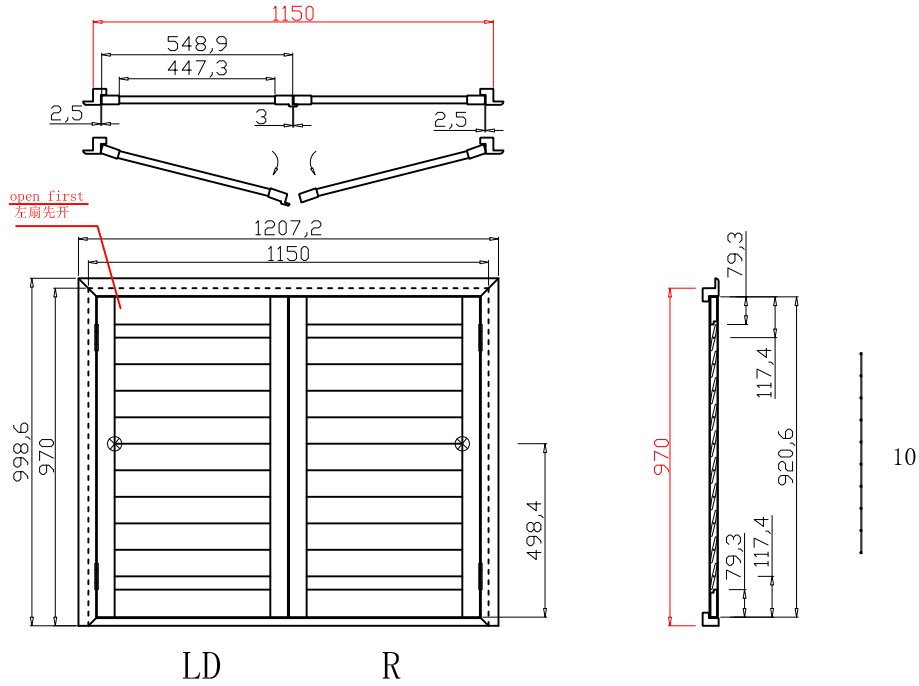

NOTES:

Shutter Color: Super White 001(覆盖色)

Hinges Color: White(白色)

Qty(数量): 1

Material(材质): Highgrove PVC

Configuration(窗扇结构): LD-R ,IN, 3Side Astrigal Stile 50.8mm, Large BullNose Z Frame PVC

Tilt rod type(拉杆类型): Hidden Tilt (隐藏拉杆)

Louvre Quantity(叶片数量): 20

Louvre Size(叶片尺寸): 445.3mm

Rail Size(上下板尺寸): 472.3mm

Aluminium pipe (铝管): 915.6mm

Spacer parallel (垫板) : 788mm

左扇先打开

Order No(订单号):DG556-SCO SB 8292 ROBERTS

Item(序号): 2

Room(房间号): Middle front bed

Louvre Size(叶片类型): 89mm

Astrigal Stile 50.8mm, Large BullNose Z Frame PVC

Hidden Tilt (隐藏拉杆)

Louvre Quantity(叶片数量): 20

Louvre Size(叶片尺寸): 445.3mm

Rail Size(上下板尺寸): 472.3mm

Aluminium pipe (铝管): 915.6mm

Spacer parallel (垫板) : 788mm

左扇先打开