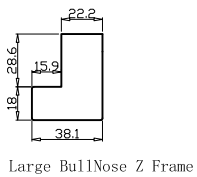

Rail Size(上下板尺寸): 472.3mm

Aluminium pipe (铝管): 915.6mm

Spacer parallel (垫板) : 788mm

左扇先打开

Order No(订单号):DG556-SCO SB 8292 ROBERTS

Item(序号): 2

Room(房间号): Middle front bed

Louvre Size(叶片类型): 89mm

Astrigal Stile 50.8mm, Large BullNose Z Frame PVC

Hidden Tilt (隐藏拉杆)

Louvre Quantity(叶片数量): 20

Louvre Size(叶片尺寸): 445.3mm

Rail Size(上下板尺寸): 472.3mm

Aluminium pipe (铝管): 915.6mm

Spacer parallel (垫板) : 788mm

左扇先打开

Large BullNose Z Frame

Large BullNose Z Frame

NOTES:

Shutter Color: Super White 001(覆盖色)

Hinges Color: White(白色)

Qty(数量): 1

Material(材质): Highgrove PVC

Configuration(窗扇结构): LDL-DR ,IN, 3Side Astrigal Stile 50.8mm, Large BullNose Z Frame PVC

Tilt rod type(拉杆类型): Hidden Tilt (隐藏拉杆)

Louvre Quantity(叶片数量): 36

Louvre Size(叶片尺寸): 466.2mm

Rail Size(上下板尺寸): 493.2mm

Aluminium pipe (铝管): 1095. 6mm

Spacer parallel (垫板) : 940. 4mm

右扇先打开

Order No(订单号):DG556-SCO SB 8292 ROBERTS