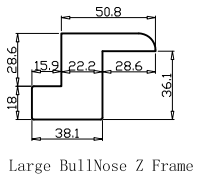

Rail Size(上下板尺寸): 472.3mm

Aluminium pipe (铝管): 915.6mm

Spacer parallel (垫板) : 788mm

左扇先打开

Order No(订单号):DG556-SCO SB 8292 ROBERTS

Item(序号): 2

Room(房间号): Middle front bed

Louvre Size(叶片类型): 89mm

Astrigal Stile 50.8mm, Large BullNose Z Frame PVC

Hidden Tilt (隐藏拉杆)

Louvre Quantity(叶片数量): 20

Louvre Size(叶片尺寸): 445.3mm

Rail Size(上下板尺寸): 472.3mm

Aluminium pipe (铝管): 915.6mm

Spacer parallel (垫板) : 788mm

左扇先打开

Large BullNose Z Frame

Large BullNose Z Frame

NOTES:

Shutter Color: Super White 001(覆盖色)

Hinges Color: White(白色)

Qty(数量): 1

Material(材质): Highgrove PVC

Configuration(窗扇结构): LDL-DR ,IN, 3Side Astrigal Stile 50.8mm, Large BullNose Z Frame PVC

Tilt rod type(拉杆类型): Hidden Tilt (隐藏拉杆)

Louvre Quantity(叶片数量): 36

Louvre Size(叶片尺寸): 466.2mm

Rail Size(上下板尺寸): 493.2mm

Aluminium pipe (铝管): 1095. 6mm

Spacer parallel (垫板) : 940. 4mm

右扇先打开

Order No(订单号):DG556-SCO SB 8292 ROBERTS