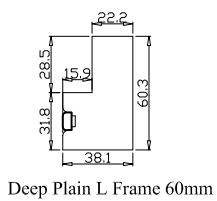

Louvre Quantity(叶片数量): 30

Louvre Size(叶片尺寸): 666.7mm

Rail Size(上下板尺寸): 718.7mm

Order No(订单号): DG560-BAI G361823 GRAHAM

Item(序号): 1

Room(房间号): UTILITY

Louvre Size(叶片类型): 76mm

Deep Plain L Frame 60mm