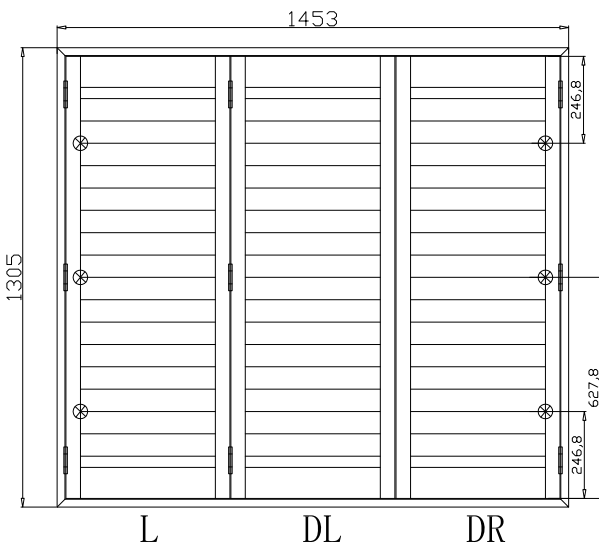

Material(材质): Paulownia(桐木)

Configuration(窗扇结构): L, IN, 4Side, 41.3mm Butt, Deep Plain L Frame 60mm

Tilt rod type(拉杆类型): Easy tilt rod(齿条拉杆)

Louvre Quantity(叶片数量): 17

Louvre Size(叶片尺寸): 301mm

Rail Size(上下板尺寸): 353mm

Rail Size(上下板尺寸): 433.4mm

Order No(订单号): DG562-BAI G361832 MCDOWELL

Item(序号): 4

Room(房间号): BEDROOM

Louvre Size(叶片类型): 76mm

Deep Plain L Frame 60mm

6
6
5

NOTES:

Louvre Quantity(叶片数量): 51

Louvre Size(叶片尺寸): 381.4mm

Rail Size(上下板尺寸): 433.4mm

Order No(订单号): DG562-BAI G361832 MCDOWELL

Item(序号): 4

Room(房间号): BEDROOM

Louvre Size(叶片类型): 76mm

Deep Plain L Frame 60mm