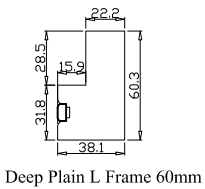

Material(材质): Paulownia(桐木)

Configuration(窗扇结构): L, IN, 4Side, 41.3mm Butt, Deep Plain L Frame 60mm

Tilt rod type(拉杆类型): Easy tilt rod(齿条拉杆)

Louvre Quantity(叶片数量): 17

Louvre Size(叶片尺寸): 301mm

Rail Size(上下板尺寸): 353mm

Rail Size(上下板尺寸): 433.4mm

Order No(订单号): DG562-BAI G361832 MCDOWELL

Item(序号): 4

Room(房间号): BEDROOM

Louvre Size(叶片类型): 76mm

Deep Plain L Frame 60mm

6
6
5

NOTES:

Louvre Quantity(叶片数量): 51

Louvre Size(叶片尺寸): 381.4mm

Rail Size(上下板尺寸): 433.4mm

Order No(订单号): DG562-BAI G361832 MCDOWELL

Item(序号): 4

Room(房间号): BEDROOM

Louvre Size(叶片类型): 76mm

Deep Plain L Frame 60mm