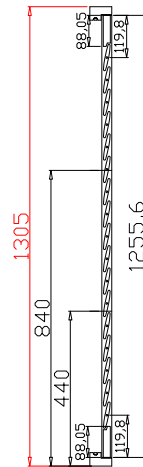

Material(材质): Paulownia(桐木)

Configuration(窗扇结构): L, IN, 4Side, 41.3mm Butt, Deep Plain L Frame 60mm

Tilt rod type(拉杆类型): Easy tilt rod(齿条拉杆)

Louvre Quantity(叶片数量): 17

Louvre Size(叶片尺寸): 301mm

Rail Size(上下板尺寸): 353mm

Rail Size(上下板尺寸): 433.4mm

Order No(订单号): DG562-BAI G361832 MCDOWELL

Item(序号): 4

Room(房间号): BEDROOM

Louvre Size(叶片类型): 76mm

Deep Plain L Frame 60mm

6
6
5

NOTES:

Louvre Quantity(叶片数量): 51

Louvre Size(叶片尺寸): 381.4mm

Rail Size(上下板尺寸): 433.4mm

Order No(订单号): DG562-BAI G361832 MCDOWELL

Item(序号): 4

Room(房间号): BEDROOM

Louvre Size(叶片类型): 76mm

Deep Plain L Frame 60mm