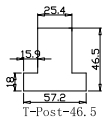

Louvre Size(叶片类型): 89mm

Configuration(窗扇结构): LTLDL-DRDRTR,IN, 3Side, 41.3mm Astrigal, Double Insert L Frame 60mm

Tilt rod type(拉杆类型): Hidden tilt rod(隐形拉杆)

Louvre Quantity(叶片数量): 23,92,23

Louvre Size(叶片尺寸): 310.1mm,280.7mm,283.1mm

Rail Size(上下板尺寸): 362.1mm,332.7mm,335.1mm

Magnet on panel and magnet catches on Light gap strip

L SHAPE METAL ANCHORS FOR BOTTOM OF T POSTS X 6

注意底部挡光木条上面需要安装磁铁片

注意边框尺寸

需要配置6只L型角铁用于固定T柱

Timeless White(覆盖色)

Timeless White(覆盖色)