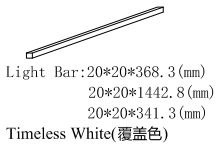

Louvre Size(叶片类型): 89mm

Configuration(窗扇结构): LTLDL-DRDRTR,IN, 3Side, 41.3mm Astrigal, Double Insert L Frame 60mm

Tilt rod type(拉杆类型): Hidden tilt rod(隐形拉杆)

Louvre Quantity(叶片数量): 23,92,23

Louvre Size(叶片尺寸): 310.1mm,280.7mm,283.1mm

Rail Size(上下板尺寸): 362.1mm,332.7mm,335.1mm

Magnet on panel and magnet catches on Light gap strip

L SHAPE METAL ANCHORS FOR BOTTOM OF T POSTS X 6

注意底部挡光木条上面需要安装磁铁片

注意边框尺寸

需要配置6只L型角铁用于固定T柱

Timeless White(覆盖色)

Timeless White(覆盖色)