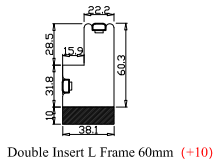

Louvre Size(叶片类型): 89mm

Configuration(窗扇结构): LTLDL-DRDRTR,IN, 3Side, 41.3mm Astrigal, Double Insert L Frame 60mm

Tilt rod type(拉杆类型): Hidden tilt rod(隐形拉杆)

Louvre Quantity(叶片数量): 23,92,23

Louvre Size(叶片尺寸): 310.1mm,280.7mm,283.1mm

Rail Size(上下板尺寸): 362.1mm,332.7mm,335.1mm

Magnet on panel and magnet catches on Light gap strip

L SHAPE METAL ANCHORS FOR BOTTOM OF T POSTS X 6

注意底部挡光木条上面需要安装磁铁片

注意边框尺寸

需要配置6只L型角铁用于固定T柱

Timeless White(覆盖色)

Timeless White(覆盖色)