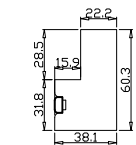

Tilt rod type(拉杆类型): Easy tilt rod(齿条拉杆)

Louvre Quantity(叶片数量): 52

Louvre Size(叶片尺寸): 262.55mm

Rail Size(上下板尺寸): 314.55mm

Order No(订单号): DG558-S362102 BELL

Item(序号): 2

Room(房间号): SNOOKER ROOM R

Louvre Size(叶片类型): 76mm

Configuration(窗扇结构): L/L/L-DR,IN, 4Side, 41.3mm Astrigal&41.3mm Rabete, Deep Plain L Frame 60mm

Tilt rod type(拉杆类型): Easy tilt rod(齿条拉杆)

Louvre Quantity(叶片数量): 52

Louvre Size(叶片尺寸): 268.5mm

Rail Size(上下板尺寸): 320.5mm

Order No(订单号): DG558-S362102 BELL

Item(序号): 3

Room(房间号): KIT

Louvre Size(叶片类型): 76mm

Deep Plain L Frame 60mm

6

7

NOTES:

Louvre Quantity(叶片数量): 26

Louvre Size(叶片尺寸): 279.45mm

Rail Size(上下板尺寸): 331.45mm

Order No(订单号): DG558-S362102 BELL

Item(序号): 4

Room(房间号): HALL

Louvre Size(叶片类型): 76mm

Deep Plain L Frame 60mm