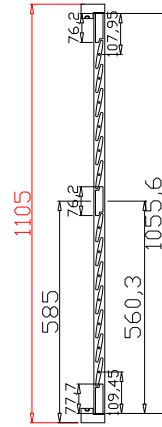

Tilt rod type(拉杆类型): Easy tilt rod(齿条拉杆)

Louvre Quantity(叶片数量): 52

Louvre Size(叶片尺寸): 262.55mm

Rail Size(上下板尺寸): 314.55mm

Order No(订单号): DG558-S362102 BELL

Item(序号): 2

Room(房间号): SNOOKER ROOM R

Louvre Size(叶片类型): 76mm

Configuration(窗扇结构): L/L/L-DR,IN, 4Side, 41.3mm Astrigal&41.3mm Rabete, Deep Plain L Frame 60mm

Tilt rod type(拉杆类型): Easy tilt rod(齿条拉杆)

Louvre Quantity(叶片数量): 52

Louvre Size(叶片尺寸): 268.5mm

Rail Size(上下板尺寸): 320.5mm

Order No(订单号): DG558-S362102 BELL

Item(序号): 3

Room(房间号): KIT

Louvre Size(叶片类型): 76mm

Deep Plain L Frame 60mm

6

7

NOTES:

Louvre Quantity(叶片数量): 26

Louvre Size(叶片尺寸): 279.45mm

Rail Size(上下板尺寸): 331.45mm

Order No(订单号): DG558-S362102 BELL

Item(序号): 4

Room(房间号): HALL

Louvre Size(叶片类型): 76mm

Deep Plain L Frame 60mm