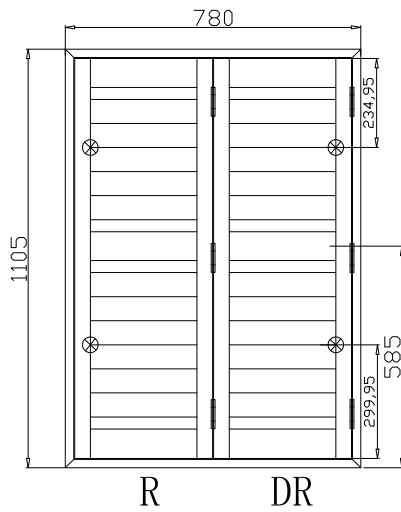

Tilt rod type(拉杆类型): Easy tilt rod(齿条拉杆)

Louvre Quantity(叶片数量): 52

Louvre Size(叶片尺寸): 262.55mm

Rail Size(上下板尺寸): 314.55mm

Order No(订单号): DG558-S362102 BELL

Item(序号): 2

Room(房间号): SNOOKER ROOM R

Louvre Size(叶片类型): 76mm

Configuration(窗扇结构): L/L/L-DR,IN, 4Side, 41.3mm Astrigal&41.3mm Rabete, Deep Plain L Frame 60mm

Tilt rod type(拉杆类型): Easy tilt rod(齿条拉杆)

Louvre Quantity(叶片数量): 52

Louvre Size(叶片尺寸): 268.5mm

Rail Size(上下板尺寸): 320.5mm

Order No(订单号): DG558-S362102 BELL

Item(序号): 3

Room(房间号): KIT

Louvre Size(叶片类型): 76mm

Deep Plain L Frame 60mm

6

7

NOTES:

Louvre Quantity(叶片数量): 26

Louvre Size(叶片尺寸): 279.45mm

Rail Size(上下板尺寸): 331.45mm

Order No(订单号): DG558-S362102 BELL

Item(序号): 4

Room(房间号): HALL

Louvre Size(叶片类型): 76mm

Deep Plain L Frame 60mm