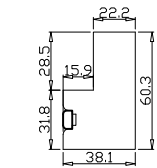

Tilt rod type(拉杆类型): Easy tilt rod(齿条拉杆)

Louvre Quantity(叶片数量): 52

Louvre Size(叶片尺寸): 262.55mm

Rail Size(上下板尺寸): 314.55mm

Order No(订单号): DG558-S362102 BELL

Item(序号): 2

Room(房间号): SNOOKER ROOM R

Louvre Size(叶片类型): 76mm

Configuration(窗扇结构): L/L/L-DR,IN, 4Side, 41.3mm Astrigal&41.3mm Rabete, Deep Plain L Frame 60mm

Tilt rod type(拉杆类型): Easy tilt rod(齿条拉杆)

Louvre Quantity(叶片数量): 52

Louvre Size(叶片尺寸): 268.5mm

Rail Size(上下板尺寸): 320.5mm

Order No(订单号): DG558-S362102 BELL

Item(序号): 3

Room(房间号): KIT

Louvre Size(叶片类型): 76mm

Deep Plain L Frame 60mm

6

7

NOTES:

Louvre Quantity(叶片数量): 26

Louvre Size(叶片尺寸): 279.45mm

Rail Size(上下板尺寸): 331.45mm

Order No(订单号): DG558-S362102 BELL

Item(序号): 4

Room(房间号): HALL

Louvre Size(叶片类型): 76mm

Deep Plain L Frame 60mm