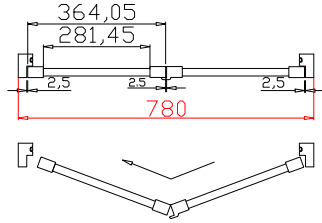

Tilt rod type(拉杆类型): Easy tilt rod(齿条拉杆)

Louvre Quantity(叶片数量): 52

Louvre Size(叶片尺寸): 262.55mm

Rail Size(上下板尺寸): 314.55mm

Order No(订单号): DG558-S362102 BELL

Item(序号): 2

Room(房间号): SNOOKER ROOM R

Louvre Size(叶片类型): 76mm

Configuration(窗扇结构): L/L/L-DR,IN, 4Side, 41.3mm Astrigal&41.3mm Rabete, Deep Plain L Frame 60mm

Tilt rod type(拉杆类型): Easy tilt rod(齿条拉杆)

Louvre Quantity(叶片数量): 52

Louvre Size(叶片尺寸): 268.5mm

Rail Size(上下板尺寸): 320.5mm

Order No(订单号): DG558-S362102 BELL

Item(序号): 3

Room(房间号): KIT

Louvre Size(叶片类型): 76mm

Deep Plain L Frame 60mm

6

7

NOTES:

Louvre Quantity(叶片数量): 26

Louvre Size(叶片尺寸): 279.45mm

Rail Size(上下板尺寸): 331.45mm

Order No(订单号): DG558-S362102 BELL

Item(序号): 4

Room(房间号): HALL

Louvre Size(叶片类型): 76mm

Deep Plain L Frame 60mm