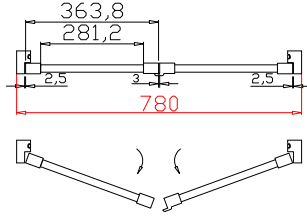

8

8

NOTES:

Shutter Color: Timeless White(覆盖色)

Hinges Color: White(白色)

Qty(数量): 1

Material(材质): Paulownia(桐木)

Configuration(窗扇结构): L-DR,IN, 4Side, 41.3mm Astrigal, Deep Plain L Frame 60mm

Tilt rod type(拉杆类型): Easy tilt rod(齿条拉杆)

Louvre Quantity(叶片数量): 32

Louvre Size(叶片尺寸): 279.2mm

Rail Size(上下板尺寸): 331.2mm

Order No(订单号): DG559-BAI S361788 SHARKEY

Item(序号): 2

Room(房间号): BAY 2

Louvre Size(叶片类型): 76mm