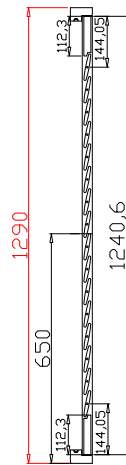

Tilt rod type(拉杆类型): Easy tilt rod(齿条拉杆)

Louvre Quantity(叶片数量): 32

Louvre Size(叶片尺寸): 286.95mm

Rail Size(上下板尺寸): 338.95mm

Order No(订单号): DG559-BAI S361788 SHARKEY

Item(序号): 1

Room(房间号): BAY 1

Louvre Size(叶片类型): 76mm

Configuration(窗扇结构): L-DR,IN, 4Side, 41.3mm Astrigal, Deep Plain L Frame 60mm

Tilt rod type(拉杆类型): Easy tilt rod(齿条拉杆)

Louvre Quantity(叶片数量): 32

Louvre Size(叶片尺寸): 279.2mm

Rail Size(上下板尺寸): 331.2mm

Order No(订单号): DG559-BAI S361788 SHARKEY

Item(序号): 2

Room(房间号): BAY 2

Louvre Size(叶片类型): 76mm

Deep Plain L Frame 60mm

8

8

**NOTES:**

Shutter Color:Timeless White(覆盖色)

Louvre Size(叶片尺寸): 291.95mm

Rail Size(上下板尺寸): 343.95mm

Order No(订单号):DG559-BAI S361788 SHARKEY

Item(序号): 3

Room(房间号):BAY 3

Louvre Size(叶片类型): 76mm

Deep Plain L Frame 60mm

8