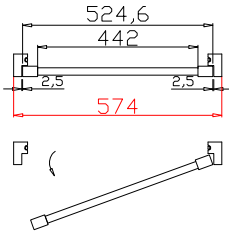

Configuration(窗扇结构): L-DR,IN, 4Side, 41.3mm Astrigal, Deep Plain L Frame 60mm

Tilt rod type(拉杆类型): Easy tilt rod(齿条拉杆)

Louvre Quantity(叶片数量): 32

Louvre Size(叶片尺寸): 279.2mm

Rail Size(上下板尺寸): 331.2mm

Order No(订单号): DG559-BAI S361788 SHARKEY

Louvre Size(叶片尺寸): 291.95mm

Rail Size(上下板尺寸): 343.95mm

Order No(订单号):DG559-BAI S361788 SHARKEY

Item(序号): 3

Room(房间号):BAY 3

Louvre Size(叶片类型): 76mm

Deep Plain L Frame 60mm

8

Louvre Quantity(叶片数量): 14

Louvre Size(叶片尺寸): 440mm

Rail Size(上下板尺寸): 492mm

Order No(订单号): DG559-BAI S361788 SHARKEY

Item(序号): 4

Room(房间号): LOUNGE

Louvre Size(叶片类型): 76mm

Deep Plain L Frame 60mm

Tilt rod type(拉杆类型): Easy tilt rod(齿条拉杆)

Louvre Quantity(叶片数量): 42

Louvre Size(叶片尺寸): 467.1mm

Rail Size(上下板尺寸): 519.1mm

Order No(订单号): DG559-BAI S361788 SHARKEY

Item(序号): 5

Room(房间号): BEDROOM

Louvre Size(叶片类型): 76mm