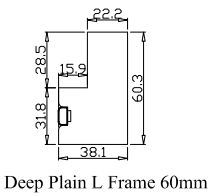

Louvre Size(叶片尺寸): 291.95mm

Rail Size(上下板尺寸): 343.95mm

Order No(订单号):DG559-BAI S361788 SHARKEY

Item(序号): 3

Room(房间号):BAY 3

Louvre Size(叶片类型): 76mm

Deep Plain L Frame 60mm

8

Louvre Quantity(叶片数量): 14

Louvre Size(叶片尺寸): 440mm

Rail Size(上下板尺寸): 492mm

Order No(订单号): DG559-BAI S361788 SHARKEY

Item(序号): 4

Room(房间号): LOUNGE

Louvre Size(叶片类型): 76mm

Deep Plain L Frame 60mm

Tilt rod type(拉杆类型): Easy tilt rod(齿条拉杆)

Louvre Quantity(叶片数量): 42

Louvre Size(叶片尺寸): 467.1mm

Rail Size(上下板尺寸): 519.1mm

Order No(订单号): DG559-BAI S361788 SHARKEY

Item(序号): 5

Room(房间号): BEDROOM

Louvre Size(叶片类型): 76mm