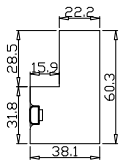

Configuration(窗扇结构): L-DR,IN, 4Side, 41.3mm Astrigal, Deep Plain L Frame 60mm

Tilt rod type(拉杆类型): Easy tilt rod(齿条拉杆)

Louvre Quantity(叶片数量): 32

Louvre Size(叶片尺寸): 279.2mm

Rail Size(上下板尺寸): 331.2mm

Order No(订单号): DG559-BAI S361788 SHARKEY

Item(序号): 2

Room(房间号): BAY 2

Louvre Size(叶片类型): 76mm

Deep Plain L Frame 60mm

8

8

**NOTES:**

Shutter Color:Timeless White(覆盖色)

Louvre Size(叶片尺寸): 291.95mm

Rail Size(上下板尺寸): 343.95mm

Order No(订单号):DG559-BAI S361788 SHARKEY

Item(序号): 3

Room(房间号):BAY 3

Louvre Size(叶片类型): 76mm

Deep Plain L Frame 60mm

8

Louvre Quantity(叶片数量): 14

Louvre Size(叶片尺寸): 440mm

Rail Size(上下板尺寸): 492mm

Order No(订单号): DG559-BAI S361788 SHARKEY

Item(序号): 4

Room(房间号): LOUNGE

Louvre Size(叶片类型): 76mm

Deep Plain L Frame 60mm