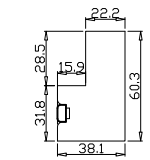

Louvre Size(叶片尺寸): 291.95mm

Rail Size(上下板尺寸): 343.95mm

Order No(订单号):DG559-BAI S361788 SHARKEY

Item(序号): 3

Room(房间号):BAY 3

Louvre Size(叶片类型): 76mm

Deep Plain L Frame 60mm

8

Louvre Quantity(叶片数量): 14

Louvre Size(叶片尺寸): 440mm

Rail Size(上下板尺寸): 492mm

Order No(订单号): DG559-BAI S361788 SHARKEY

Item(序号): 4

Room(房间号): LOUNGE

Louvre Size(叶片类型): 76mm

Deep Plain L Frame 60mm

Tilt rod type(拉杆类型): Easy tilt rod(齿条拉杆)

Louvre Quantity(叶片数量): 42

Louvre Size(叶片尺寸): 467.1mm

Rail Size(上下板尺寸): 519.1mm

Order No(订单号): DG559-BAI S361788 SHARKEY

Item(序号): 5

Room(房间号): BEDROOM

Louvre Size(叶片类型): 76mm