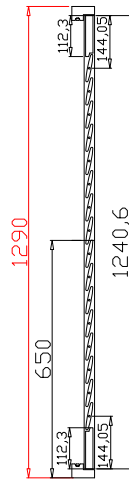

8

8

NOTES:

Shutter Color: Timeless White(覆盖色)

Hinges Color: White(白色)

Qty(数量): 1

Material(材质): Paulownia(桐木)

Configuration(窗扇结构): L-DR,IN, 4Side, 41.3mm Astrigal, Deep Plain L Frame 60mm

Tilt rod type(拉杆类型): Easy tilt rod(齿条拉杆)

Louvre Quantity(叶片数量): 32

Louvre Size(叶片尺寸): 279.2mm

Rail Size(上下板尺寸): 331.2mm

Order No(订单号): DG559-BAI S361788 SHARKEY

Item(序号): 2

Room(房间号): BAY 2

Louvre Size(叶片类型): 76mm