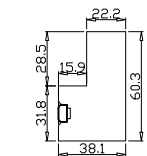

Louvre Size(叶片尺寸): 291.95mm

Rail Size(上下板尺寸): 343.95mm

Order No(订单号):DG559-BAI S361788 SHARKEY

Item(序号): 3

Room(房间号):BAY 3

Louvre Size(叶片类型): 76mm

Deep Plain L Frame 60mm

8

Louvre Quantity(叶片数量): 14

Louvre Size(叶片尺寸): 440mm

Rail Size(上下板尺寸): 492mm

Order No(订单号): DG559-BAI S361788 SHARKEY

Item(序号): 4

Room(房间号): LOUNGE

Louvre Size(叶片类型): 76mm

Deep Plain L Frame 60mm

Tilt rod type(拉杆类型): Easy tilt rod(齿条拉杆)

Louvre Quantity(叶片数量): 42

Louvre Size(叶片尺寸): 467.1mm

Rail Size(上下板尺寸): 519.1mm

Order No(订单号): DG559-BAI S361788 SHARKEY

Item(序号): 5

Room(房间号): BEDROOM

Louvre Size(叶片类型): 76mm