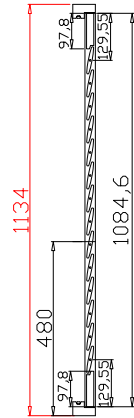

Configuration(窗扇结构): L-DR,IN, 4Side, 41.3mm Astrigal, Deep Plain L Frame 60mm

Tilt rod type(拉杆类型): Easy tilt rod(齿条拉杆)

Louvre Quantity(叶片数量): 32

Louvre Size(叶片尺寸): 279.2mm

Rail Size(上下板尺寸): 331.2mm

Order No(订单号): DG559-BAI S361788 SHARKEY

Louvre Size(叶片尺寸): 291.95mm

Rail Size(上下板尺寸): 343.95mm

Order No(订单号):DG559-BAI S361788 SHARKEY

Item(序号): 3

Room(房间号):BAY 3

Louvre Size(叶片类型): 76mm

Deep Plain L Frame 60mm

8

Louvre Quantity(叶片数量): 14

Louvre Size(叶片尺寸): 440mm

Rail Size(上下板尺寸): 492mm

Order No(订单号): DG559-BAI S361788 SHARKEY

Item(序号): 4

Room(房间号): LOUNGE

Louvre Size(叶片类型): 76mm

Deep Plain L Frame 60mm

Tilt rod type(拉杆类型): Easy tilt rod(齿条拉杆)

Louvre Quantity(叶片数量): 42

Louvre Size(叶片尺寸): 467.1mm

Rail Size(上下板尺寸): 519.1mm

Order No(订单号): DG559-BAI S361788 SHARKEY

Item(序号): 5

Room(房间号): BEDROOM

Louvre Size(叶片类型): 76mm