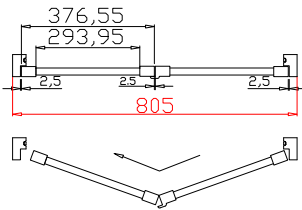

Configuration(窗扇结构): L-DR,IN, 4Side, 41.3mm Astrigal, Deep Plain L Frame 60mm

Tilt rod type(拉杆类型): Easy tilt rod(齿条拉杆)

Louvre Quantity(叶片数量): 32

Louvre Size(叶片尺寸): 279.2mm

Rail Size(上下板尺寸): 331.2mm

Order No(订单号): DG559-BAI S361788 SHARKEY

Item(序号): 2

Room(房间号): BAY 2

Louvre Size(叶片类型): 76mm

Deep Plain L Frame 60mm

8

8

**NOTES:**

Shutter Color:Timeless White(覆盖色)

Louvre Size(叶片尺寸): 291.95mm

Rail Size(上下板尺寸): 343.95mm

Order No(订单号):DG559-BAI S361788 SHARKEY

Item(序号): 3

Room(房间号):BAY 3

Louvre Size(叶片类型): 76mm

Deep Plain L Frame 60mm

8

Tilt rod type(拉杆类型): Easy tilt rod(齿条拉杆)

Louvre Quantity(叶片数量): 42

Louvre Size(叶片尺寸): 467.1mm

Rail Size(上下板尺寸): 519.1mm

Order No(订单号): DG559-BAI S361788 SHARKEY

Item(序号): 5

Room(房间号): BEDROOM

Louvre Size(叶片类型): 76mm