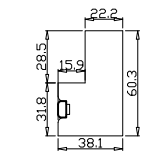

Tilt rod type(拉杆类型): Easy tilt rod(齿条拉杆)

Louvre Quantity(叶片数量): 32

Louvre Size(叶片尺寸): 286.95mm

Rail Size(上下板尺寸): 338.95mm

Order No(订单号): DG559-BAI S361788 SHARKEY

Item(序号): 1

Room(房间号): BAY 1

Louvre Size(叶片类型): 76mm

Configuration(窗扇结构): L-DR,IN, 4Side, 41.3mm Astrigal, Deep Plain L Frame 60mm

Tilt rod type(拉杆类型): Easy tilt rod(齿条拉杆)

Louvre Quantity(叶片数量): 32

Louvre Size(叶片尺寸): 279.2mm

Rail Size(上下板尺寸): 331.2mm

Order No(订单号): DG559-BAI S361788 SHARKEY

Louvre Size(叶片尺寸): 291.95mm

Rail Size(上下板尺寸): 343.95mm

Order No(订单号):DG559-BAI S361788 SHARKEY

Item(序号): 3

Room(房间号):BAY 3

Louvre Size(叶片类型): 76mm

Deep Plain L Frame 60mm

8

Tilt rod type(拉杆类型): Easy tilt rod(齿条拉杆)

Louvre Quantity(叶片数量): 42

Louvre Size(叶片尺寸): 467.1mm

Rail Size(上下板尺寸): 519.1mm

Order No(订单号): DG559-BAI S361788 SHARKEY

Item(序号): 5

Room(房间号): BEDROOM

Louvre Size(叶片类型): 76mm