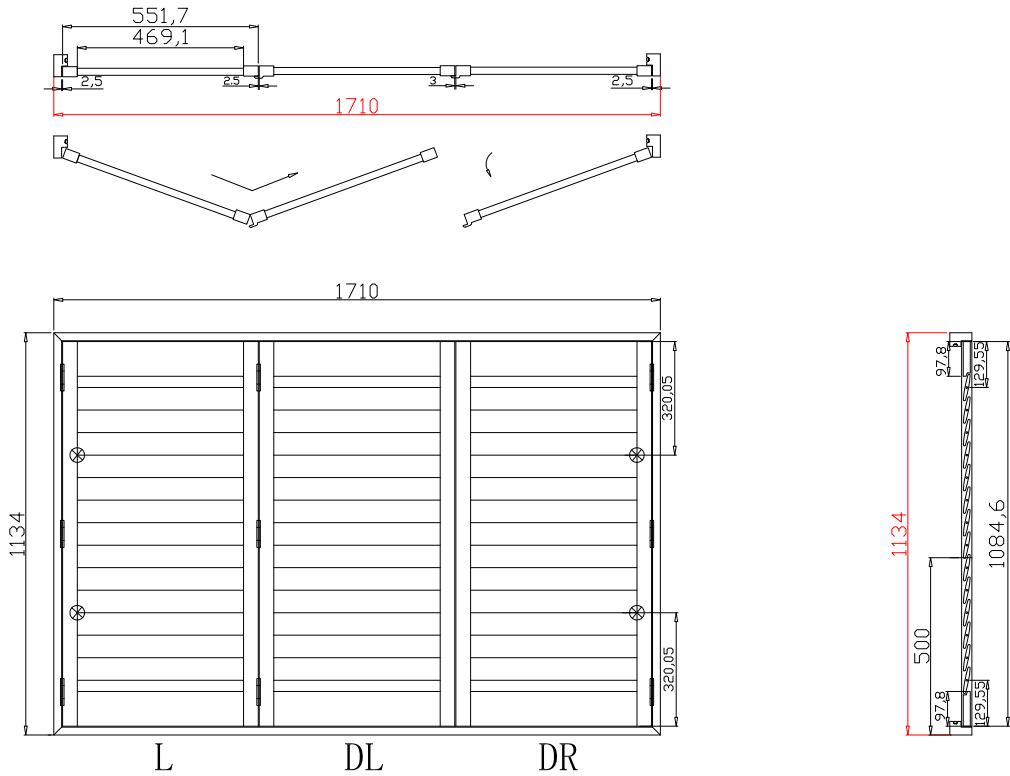

Louvre Quantity(叶片数量): 14

Louvre Size(叶片尺寸): 440mm

Rail Size(上下板尺寸): 492mm

Order No(订单号): DG559-BAI S361788 SHARKEY

Item(序号): 4

Room(房间号): LOUNGE

Louvre Size(叶片类型): 76mm

Deep Plain L Frame 60mm

Tilt rod type(拉杆类型): Easy tilt rod(齿条拉杆)

Louvre Quantity(叶片数量): 42

Louvre Size(叶片尺寸): 467.1mm

Rail Size(上下板尺寸): 519.1mm

Order No(订单号): DG559-BAI S361788 SHARKEY

Item(序号): 5

Room(房间号): BEDROOM

Louvre Size(叶片类型): 76mm