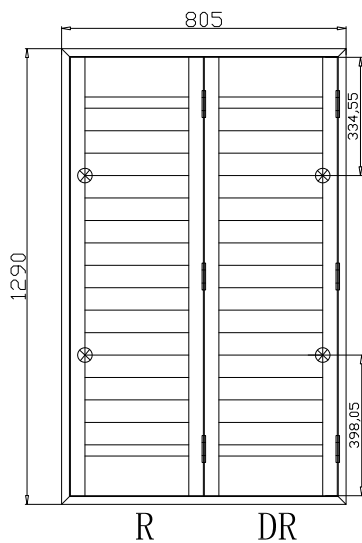

Configuration(窗扇结构): L-DR,IN, 4Side, 41.3mm Astrigal, Deep Plain L Frame 60mm

Tilt rod type(拉杆类型): Easy tilt rod(齿条拉杆)

Louvre Quantity(叶片数量): 32

Louvre Size(叶片尺寸): 279.2mm

Rail Size(上下板尺寸): 331.2mm

Order No(订单号): DG559-BAI S361788 SHARKEY

Item(序号): 2

Room(房间号): BAY 2

Louvre Size(叶片类型): 76mm

Deep Plain L Frame 60mm

8

8

**NOTES:**

Shutter Color:Timeless White(覆盖色)

Louvre Size(叶片尺寸): 291.95mm

Rail Size(上下板尺寸): 343.95mm

Order No(订单号):DG559-BAI S361788 SHARKEY

Item(序号): 3

Room(房间号):BAY 3

Louvre Size(叶片类型): 76mm

Deep Plain L Frame 60mm

8

Louvre Quantity(叶片数量): 14

Louvre Size(叶片尺寸): 440mm

Rail Size(上下板尺寸): 492mm

Order No(订单号): DG559-BAI S361788 SHARKEY

Item(序号): 4

Room(房间号): LOUNGE

Louvre Size(叶片类型): 76mm

Deep Plain L Frame 60mm