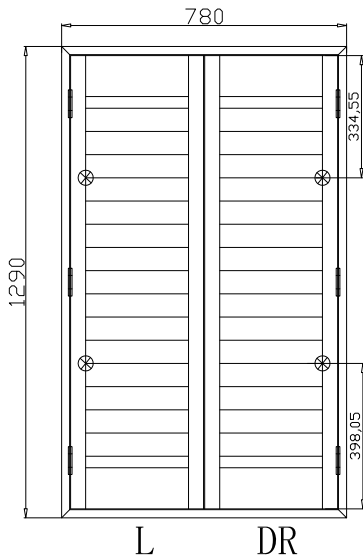

8

8

NOTES:

Shutter Color: Timeless White(覆盖色)

Hinges Color: White(白色)

Qty(数量): 1

Material(材质): Paulownia(桐木)

Configuration(窗扇结构): L-DR,IN, 4Side, 41.3mm Astrigal, Deep Plain L Frame 60mm

Tilt rod type(拉杆类型): Easy tilt rod(齿条拉杆)

Louvre Quantity(叶片数量): 32

Louvre Size(叶片尺寸): 279.2mm

Rail Size(上下板尺寸): 331.2mm

Order No(订单号): DG559-BAI S361788 SHARKEY

Item(序号): 2

Room(房间号): BAY 2

Louvre Size(叶片类型): 76mm