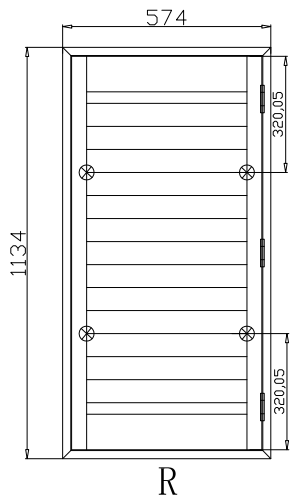

Louvre Size(叶片尺寸): 291.95mm

Rail Size(上下板尺寸): 343.95mm

Order No(订单号):DG559-BAI S361788 SHARKEY

Item(序号): 3

Room(房间号):BAY 3

Louvre Size(叶片类型): 76mm

Deep Plain L Frame 60mm

8

Louvre Quantity(叶片数量): 14

Louvre Size(叶片尺寸): 440mm

Rail Size(上下板尺寸): 492mm

Order No(订单号): DG559-BAI S361788 SHARKEY

Item(序号): 4

Room(房间号): LOUNGE

Louvre Size(叶片类型): 76mm

Deep Plain L Frame 60mm