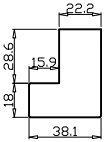

Large BullNose Z Frame

NOTES:

Shutter Color: Super White 001(覆盖色)

Hinges Color: White(白色)

Qty(数量): 1

Material(材质): Highgrove PVC

Configuration(窗扇结构): LD-RDR ,IN, 3Side Astrigal Stile 63.5mm, Large BullNose Z Frame PVC

Tilt rod type(拉杆类型): Hidden Tilt (隐藏拉杆)

Louvre Quantity(叶片数量): 36

Louvre Size(叶片尺寸): 437.5mm

Rail Size(上下板尺寸): 464.5mm

Aluminium pipe (铝管): 1055mm

Spacer parallel (垫板) : 940.4mm

左扇先打开

Order No(订单号):DG556-SCO SB 8292 ROBERTS

Item(序号): 1

Room(房间号): LH front bed

Louvre Size(叶片类型): 89mm