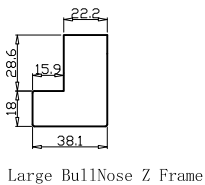

Tilt rod type(拉杆类型): Hidden Tilt (隐藏拉杆)

Louvre Quantity(叶片数量): 36

Louvre Size(叶片尺寸): 437.5mm

Rail Size(上下板尺寸): 464.5mm

Aluminium pipe (铝管): 1055mm

Spacer parallel (垫板) : 940.4mm

左扇先打开

Order No(订单号):DG556-SCO SB 8292 ROBERTS

Item(序号): 1

Room(房间号): LH front bed

Louvre Size(叶片类型): 89mm

Large BullNose Z Frame

Large BullNose Z Frame

**NOTES:**

Shutter Color: Super White 001(覆盖色)

Hinges Color: White(白色)

Qty(数量): 1

Material(材质): Highgrove PVC

Configuration(窗扇结构): LD-R ,IN, 3Side

Tilt rod type(拉杆类型): Hidden Tilt (隐藏拉杆)

Louvre Quantity(叶片数量): 20

Louvre Size(叶片尺寸): 419.9mm

Rail Size(上下板尺寸): 446.9mm

Aluminium pipe (铝管): 915.6mm

Room(房间号): RH front bed

Louvre Size(叶片类型): 89mm