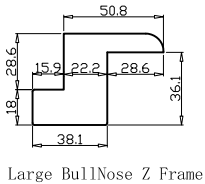

Tilt rod type(拉杆类型): Hidden Tilt (隐藏拉杆)

Louvre Quantity(叶片数量): 36

Louvre Size(叶片尺寸): 437.5mm

Rail Size(上下板尺寸): 464.5mm

Aluminium pipe (铝管): 1055mm

Spacer parallel (垫板) : 940.4mm

左扇先打开

Order No(订单号):DG556-SCO SB 8292 ROBERTS

Item(序号): 1

Room(房间号): LH front bed

Louvre Size(叶片类型): 89mm

Large BullNose Z Frame

Large BullNose Z Frame

**NOTES:**

Shutter Color: Super White 001(覆盖色)

Hinges Color: White(白色)

Qty(数量): 1

Material(材质): Highgrove PVC

Configuration(窗扇结构): LD-R ,IN, 3Side

Tilt rod type(拉杆类型): Hidden Tilt (隐藏拉杆)

Louvre Quantity(叶片数量): 20

Louvre Size(叶片尺寸): 419.9mm

Rail Size(上下板尺寸): 446.9mm

Aluminium pipe (铝管): 915.6mm

Louvre Quantity(叶片数量): 36

Louvre Size(叶片尺寸): 440.8mm

Rail Size(上下板尺寸): 467.8mm

Aluminium pipe (铝管): 1075. 6mm

Spacer parallel (垫板): 940. 4mm

右扇先打开

Order No(订单号): DG556-SCO SB 8292 ROBERTS

Item(序号): 3