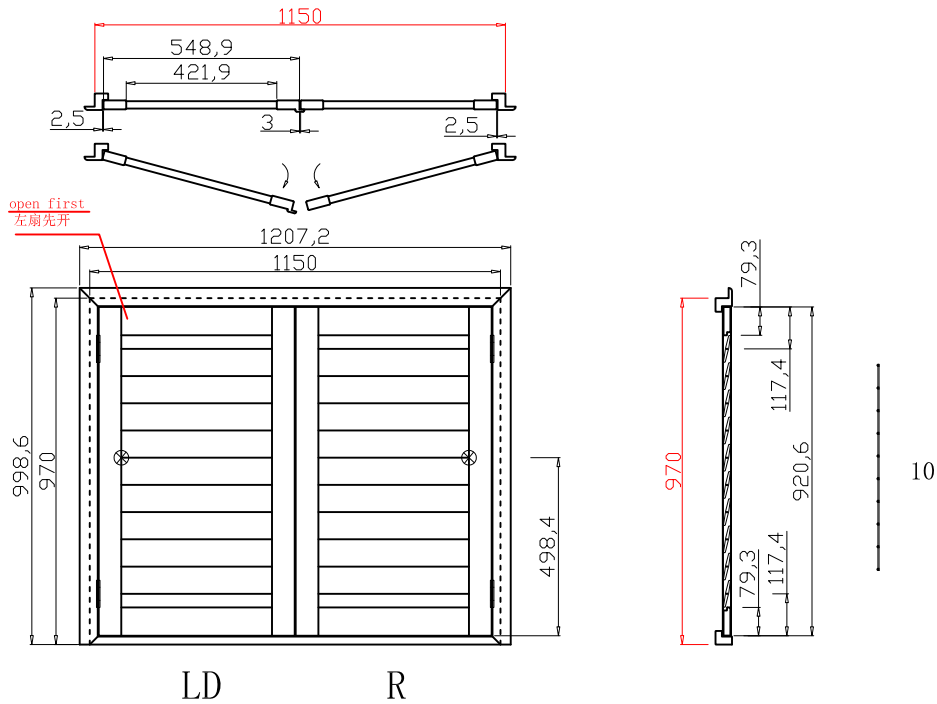

NOTES:

Shutter Color: Super White 001(覆盖色)

Hinges Color: White(白色)

Qty(数量): 1

Material(材质): Highgrove PVC

Configuration(窗扇结构): LD-R ,IN, 3Side

Tilt rod type(拉杆类型): Hidden Tilt (隐藏拉杆)

Louvre Quantity(叶片数量): 20

Louvre Size(叶片尺寸): 419.9mm

Rail Size(上下板尺寸): 446.9mm

Aluminium pipe (铝管): 915.6mm

Spacer parallel (垫板) : 788mm

左扇先打开

Order No(订单号):DG556-SCO SB 8292 ROBERTS

Item(序号): 2

Room(房间号): Middle front bed

Louvre Size(叶片类型): 89mm

Astrigal Stile 63.5mm, Large BullNose Z Frame PVC