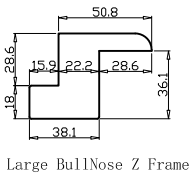

Qty(数量): 1

Material(材质): Highgrove PVC

Configuration(窗扇结构): LD-R ,IN, 3Side

Tilt rod type(拉杆类型): Hidden Tilt (隐藏拉杆)

Louvre Quantity(叶片数量): 20

Louvre Size(叶片尺寸): 419.9mm

Rail Size(上下板尺寸): 446.9mm

Aluminium pipe (铝管): 915.6mm

Spacer parallel (垫板) : 788mm

左扇先打开

Order No(订单号):DG556-SCO SB 8292 ROBERTS

Item(序号): 2

Room(房间号): Middle front bed

Louvre Size(叶片类型): 89mm

Astrigal Stile 63.5mm, Large BullNose Z Frame PVC

**NOTES:**

Shutter Color: Super White 001(覆盖色)

Hinges Color: White(白色)

Qty(数量): 1

Material(材质): Highgrove PVC

Configuration(窗扇结构): LDL-DR ,IN, 3Side Astrigal Stile 63.5mm, Large BullNose Z Frame PVC

Tilt rod type(拉杆类型): Hidden Tilt (隐藏拉杆)

Louvre Quantity(叶片数量): 36

Louvre Size(叶片尺寸): 440.8mm

Rail Size(上下板尺寸): 467.8mm

Aluminium pipe (铝管): 1075. 6mm

Spacer parallel (垫板): 940. 4mm

右扇先打开

Order No(订单号): DG556-SCO SB 8292 ROBERTS

Item(序号): 3