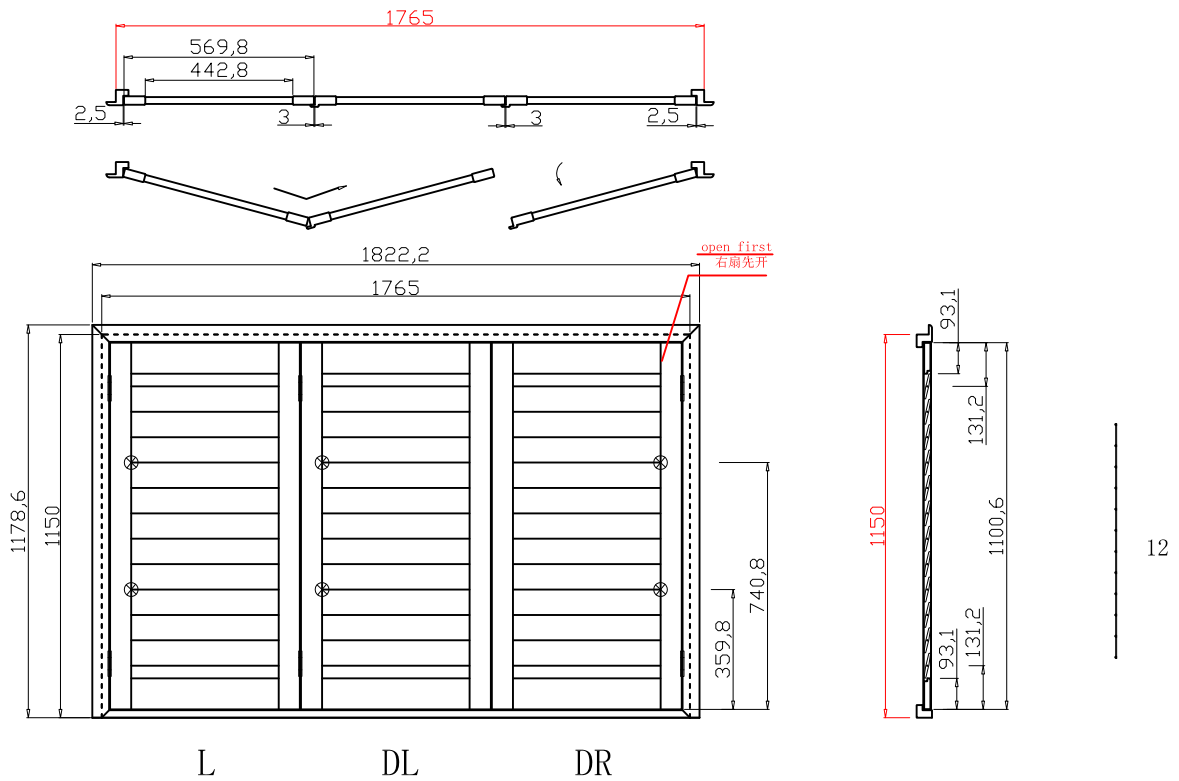

Qty(数量): 1

Material(材质): Highgrove PVC

Configuration(窗扇结构): LD-R ,IN, 3Side

Tilt rod type(拉杆类型): Hidden Tilt (隐藏拉杆)

Louvre Quantity(叶片数量): 20

Louvre Size(叶片尺寸): 419.9mm

Rail Size(上下板尺寸): 446.9mm

Aluminium pipe (铝管): 915.6mm

Spacer parallel (垫板) : 788mm

左扇先打开

Order No(订单号):DG556-SCO SB 8292 ROBERTS

Item(序号): 2

Room(房间号): Middle front bed

Louvre Size(叶片类型): 89mm

Astrigal Stile 63.5mm, Large BullNose Z Frame PVC

**NOTES:**

Louvre Quantity(叶片数量): 36

Louvre Size(叶片尺寸): 440.8mm

Rail Size(上下板尺寸): 467.8mm

Aluminium pipe (铝管): 1075. 6mm

Spacer parallel (垫板): 940. 4mm

右扇先打开

Order No(订单号): DG556-SCO SB 8292 ROBERTS

Item(序号): 3

Room(房间号): RH front bed

Louvre Size(叶片类型): 89mm