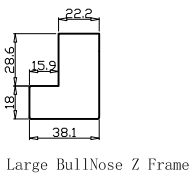

Qty(数量): 1

Material(材质): Highgrove PVC

Configuration(窗扇结构): LD-R ,IN, 3Side

Tilt rod type(拉杆类型): Hidden Tilt (隐藏拉杆)

Louvre Quantity(叶片数量): 20

Louvre Size(叶片尺寸): 419.9mm

Rail Size(上下板尺寸): 446.9mm

Aluminium pipe (铝管): 915.6mm

Spacer parallel (垫板) : 788mm

左扇先打开

Order No(订单号):DG556-SCO SB 8292 ROBERTS

Item(序号): 2

Room(房间号): Middle front bed

Louvre Size(叶片类型): 89mm

Astrigal Stile 63.5mm, Large BullNose Z Frame PVC

**NOTES:**

Shutter Color: Super White 001(覆盖色)

Hinges Color: White(白色)

Qty(数量): 1

Material(材质): Highgrove PVC

Configuration(窗扇结构): LDL-DR ,IN, 3Side Astrigal Stile 63.5mm, Large BullNose Z Frame PVC

Tilt rod type(拉杆类型): Hidden Tilt (隐藏拉杆)

Louvre Quantity(叶片数量): 36

Louvre Size(叶片尺寸): 440.8mm

Rail Size(上下板尺寸): 467.8mm

Aluminium pipe (铝管): 1075. 6mm

Spacer parallel (垫板): 940. 4mm

右扇先打开

Order No(订单号): DG556-SCO SB 8292 ROBERTS

Item(序号): 3