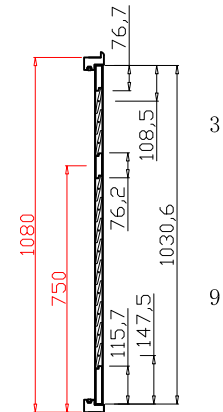

Louvre Quantity(叶片数量): 60

Louvre Size(叶片尺寸): 536.8mm

Rail Size(上下板尺寸): 588.8mm

Order No(订单号):DG555-HOME Pam Jenkins

Item(序号): 1

Room(房间号): Living room

Louvre Size(叶片类型): 76mm

L DR DR

Deep Bullnose Z Frame 38mm

Z Sill Plate Bottom

NOTES:

Shutter Color: Timeless White(覆盖色)

Hinges Color: White(白色)

Qty(数量): 1

Material(材质): Balmoral Pine Wood(松木)

Configuration(窗扇结构): L-DRDR ,IN, 3Side Astrigal Stile 41.3mm, Deep BullNose Z Frame 38mm

Tilt rod type(拉杆类型): Easy Tilt(齿轮拉杆)

Louvre Quantity(叶片数量): 36

Louvre Size(叶片尺寸): 498.7mm

Rail Size(上下板尺寸): 550.7mm

Order No(订单号):DG555-HOME Pam Jenkins

Item(序号): 2

Room(房间号): Front Bedroom

Louvre Size(叶片类型): 76mm