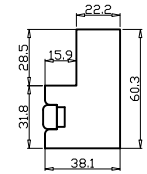

Deep Bullnose Z Frame 38mm

Z Sill Plate Bottom

NOTES:

Shutter Color: Timeless White(覆盖色)

Hinges Color: White(白色)

Qty(数量): 1

Material(材质): Balmoral Pine Wood(松木)

Configuration(窗扇结构): L-DRDR ,IN, 3Side Astrigal Stile 41.3mm, Deep BullNose Z Frame 38mm

Tilt rod type(拉杆类型): Easy Tilt(齿轮拉杆)

Louvre Quantity(叶片数量): 36

Louvre Size(叶片尺寸): 498.7mm

Rail Size(上下板尺寸): 550.7mm

Order No(订单号):DG555-HOME Pam Jenkins

Item(序号): 2

Room(房间号): Front Bedroom

Louvre Size(叶片类型): 76mm