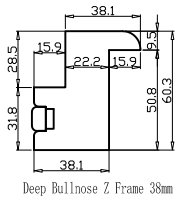

Louvre Quantity(叶片数量): 60

Louvre Size(叶片尺寸): 536.8mm

Rail Size(上下板尺寸): 588.8mm

Order No(订单号):DG555-HOME Pam Jenkins

Item(序号): 1

Room(房间号): Living room

Louvre Size(叶片类型): 76mm

L DR DR

Tilt rod type(拉杆类型): Easy Tilt(齿轮拉杆)

Louvre Quantity(叶片数量): 36

Louvre Size(叶片尺寸): 498.7mm

Rail Size(上下板尺寸): 550.7mm

Order No(订单号):DG555-HOME Pam Jenkins

Item(序号): 2

Room(房间号): Front Bedroom

Louvre Size(叶片类型): 76mm