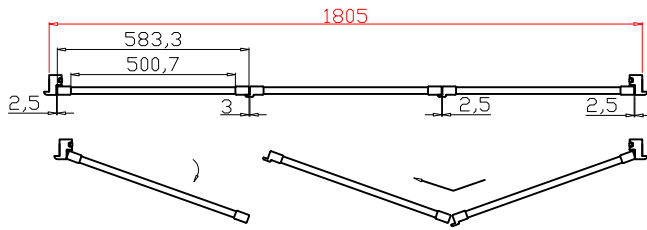

Louvre Quantity(叶片数量): 60

Louvre Size(叶片尺寸): 536.8mm

Rail Size(上下板尺寸): 588.8mm

Order No(订单号):DG555-HOME Pam Jenkins

Item(序号): 1

Room(房间号): Living room

Louvre Size(叶片类型): 76mm

L DR DR

Deep Bullnose Z Frame 38mm

Z Sill Plate Bottom

NOTES:

Shutter Color: Timeless White(覆盖色)

Hinges Color: White(白色)

Qty(数量): 1

Material(材质): Balmoral Pine Wood(松木)

Configuration(窗扇结构): L-DRDR ,IN, 3Side Astrigal Stile 41.3mm, Deep BullNose Z Frame 38mm

Tilt rod type(拉杆类型): Easy Tilt(齿轮拉杆)

Louvre Quantity(叶片数量): 36

Louvre Size(叶片尺寸): 498.7mm

Rail Size(上下板尺寸): 550.7mm

Order No(订单号):DG555-HOME Pam Jenkins

Item(序号): 2

Room(房间号): Front Bedroom

Louvre Size(叶片类型): 76mm