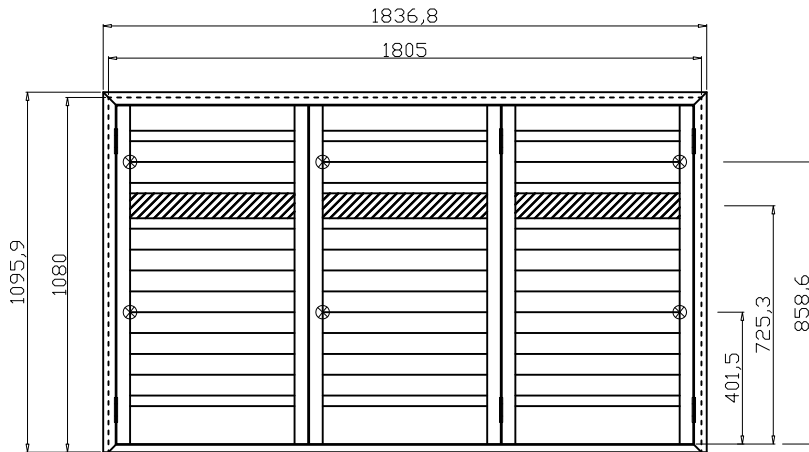

NOTES:

Shutter Color: Timeless White(覆盖色)

Hinges Color: White(白色)

Qty(数量): 1

Material(材质): Balmoral Pine Wood(松木)

Configuration(窗扇结构): LDL-DRDR,IN, 3Side, Astrigal Stile 41.3mm, Deep BullNose Z Frame 38mm

Tilt rod type(拉杆类型): Easy Tilt(齿轮拉杆)

Louvre Quantity(叶片数量): 60

Louvre Size(叶片尺寸): 536.8mm

Rail Size(上下板尺寸): 588.8mm

Order No(订单号):DG555-HOME Pam Jenkins

Item(序号): 1

Room(房间号): Living room

Louvre Size(叶片类型): 76mm

L DR DR

Deep Bullnose Z Frame 38mm

Z Sill Plate Bottom

NOTES:

Shutter Color: Timeless White(覆盖色)

Hinges Color: White(白色)

Qty(数量): 1

Material(材质): Balmoral Pine Wood(松木)

Configuration(窗扇结构): L-DRDR ,IN, 3Side Astrigal Stile 41.3mm, Deep BullNose Z Frame 38mm

Tilt rod type(拉杆类型): Easy Tilt(齿轮拉杆)

Louvre Quantity(叶片数量): 36

Louvre Size(叶片尺寸): 498.7mm

Rail Size(上下板尺寸): 550.7mm

Order No(订单号):DG555-HOME Pam Jenkins

Item(序号): 2

Room(房间号): Front Bedroom

Louvre Size(叶片类型): 76mm