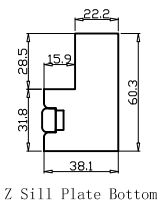

Louvre Quantity(叶片数量): 60

Louvre Size(叶片尺寸): 536.8mm

Rail Size(上下板尺寸): 588.8mm

Order No(订单号):DG555-HOME Pam Jenkins

Item(序号): 1

Room(房间号): Living room

Louvre Size(叶片类型): 76mm

L DR DR

Tilt rod type(拉杆类型): Easy Tilt(齿轮拉杆)

Louvre Quantity(叶片数量): 36

Louvre Size(叶片尺寸): 498.7mm

Rail Size(上下板尺寸): 550.7mm

Order No(订单号):DG555-HOME Pam Jenkins

Item(序号): 2

Room(房间号): Front Bedroom

Louvre Size(叶片类型): 76mm