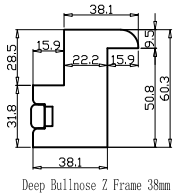

Louvre Quantity(叶片数量): 60

Louvre Size(叶片尺寸): 536.8mm

Rail Size(上下板尺寸): 588.8mm

Order No(订单号):DG555-HOME Pam Jenkins

Item(序号): 1

Room(房间号): Living room

Louvre Size(叶片类型): 76mm

L DR DR

Tilt rod type(拉杆类型): Easy Tilt(齿轮拉杆)

Louvre Quantity(叶片数量): 36

Louvre Size(叶片尺寸): 498.7mm

Rail Size(上下板尺寸): 550.7mm

Order No(订单号):DG555-HOME Pam Jenkins

Item(序号): 2

Room(房间号): Front Bedroom

Louvre Size(叶片类型): 76mm