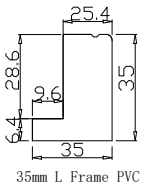

14

NOTES:

L DR

Shutter Color: Winter White(覆盖色)

Hinges Color: White(白色)

Qty(数量): 1

Material(材质): Highgrove PVC

Configuration(窗扇结构): L-DR,IN ,4Side Astrigal Stile 41.3mm, 35mm L Frame PVC

Tilt rod type(拉杆类型): Easy Tilt (齿条拉杆)

Louvre Quantity(叶片数量): 28

Louvre Size(叶片尺寸): 521mm

Rail Size(上下板尺寸): 548mm

Order No(订单号):DG553-27152 CRAIG

Item(序号): 1

Room(房间号): BATHROOM

Louvre Size(叶片类型): 76mm

Batten:

20*5*1140 (mm)*3

25*5*1135 (mm)*3

30*5*1270 (mm)*2

Timeless White(覆盖色)

NOTES:

Shutter Color: Winter White(覆盖色)
 Hinges Color: White(白色)
 Qty(数量): 1
 Material(材质): Highgrove PVC
 Configuration(窗扇结构): L-DR,IN ,4Side Astrigal Stile 41.3mm, 35mm L Frame PVC
 Tilt rod type(拉杆类型): Easy Tilt (齿条拉杆)
 Louvre Quantity(叶片数量): 28
 Louvre Size(叶片尺寸): 506mm
 Rail Size(上下板尺寸): 533mm

Order No(订单号):DG553-27152 CRAIG
 Item(序号): 2
 Room(房间号): ENSUITE
 Louvre Size(叶片类型): 76mm