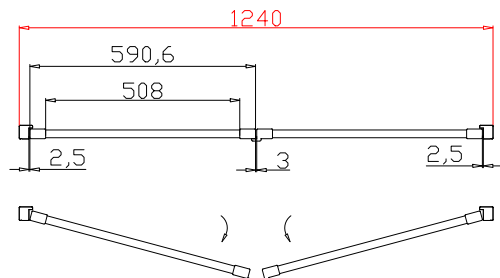

14

NOTES:

L DR

Shutter Color: Winter White(覆盖色)

Hinges Color: White(白色)

Qty(数量): 1

Material(材质): Highgrove PVC

Configuration(窗扇结构): L-DR,IN ,4Side Astrigal Stile 41.3mm, 35mm L Frame PVC

Tilt rod type(拉杆类型): Easy Tilt (齿条拉杆)

Louvre Quantity(叶片数量): 28

Louvre Size(叶片尺寸): 521mm

Rail Size(上下板尺寸): 548mm

Order No(订单号):DG553-27152 CRAIG

Item(序号): 1

Room(房间号): BATHROOM

Louvre Size(叶片类型): 76mm

Batten:

20*5*1140 (mm)*3

25*5*1135 (mm)*3

30*5*1270 (mm)*2

Timeless White(覆盖色)

NOTES:

Shutter Color: Winter White(覆盖色)
 Hinges Color: White(白色)
 Qty(数量): 1
 Material(材质): Highgrove PVC
 Configuration(窗扇结构): L-DR,IN ,4Side Astrigal Stile 41.3mm, 35mm L Frame PVC
 Tilt rod type(拉杆类型): Easy Tilt (齿条拉杆)
 Louvre Quantity(叶片数量): 28
 Louvre Size(叶片尺寸): 506mm
 Rail Size(上下板尺寸): 533mm

Order No(订单号):DG553-27152 CRAIG
 Item(序号): 2
 Room(房间号): ENSUITE
 Louvre Size(叶片类型): 76mm