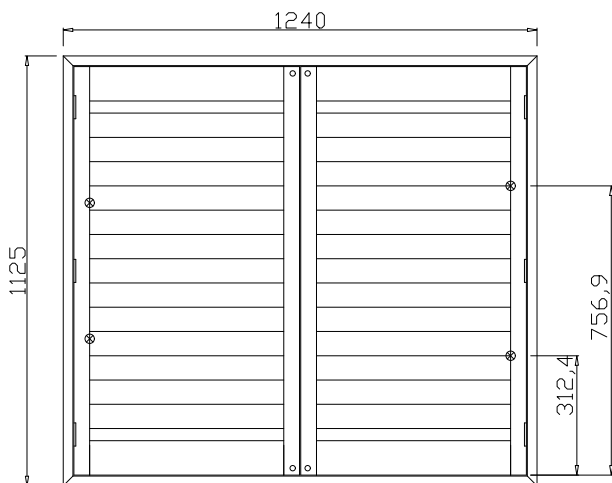

14

NOTES:

L DR

Shutter Color: Winter White(覆盖色)

Hinges Color: White(白色)

Qty(数量): 1

Material(材质): Highgrove PVC

Configuration(窗扇结构): L-DR,IN ,4Side Astrigal Stile 41.3mm, 35mm L Frame PVC

Tilt rod type(拉杆类型): Easy Tilt (齿条拉杆)

Louvre Quantity(叶片数量): 28

Louvre Size(叶片尺寸): 521mm

Rail Size(上下板尺寸): 548mm

Order No(订单号):DG553-27152 CRAIG

Item(序号): 1

Room(房间号): BATHROOM

Louvre Size(叶片类型): 76mm

Batten:

20*5*1140 (mm)*3

25*5*1135 (mm)*3

30*5*1270 (mm)*2

Timeless White(覆盖色)

NOTES:

Shutter Color: Winter White(覆盖色)
 Hinges Color: White(白色)
 Qty(数量): 1
 Material(材质): Highgrove PVC
 Configuration(窗扇结构): L-DR,IN ,4Side Astrigal Stile 41.3mm, 35mm L Frame PVC
 Tilt rod type(拉杆类型): Easy Tilt (齿条拉杆)
 Louvre Quantity(叶片数量): 28
 Louvre Size(叶片尺寸): 506mm
 Rail Size(上下板尺寸): 533mm

Order No(订单号):DG553-27152 CRAIG
 Item(序号): 2
 Room(房间号): ENSUITE
 Louvre Size(叶片类型): 76mm