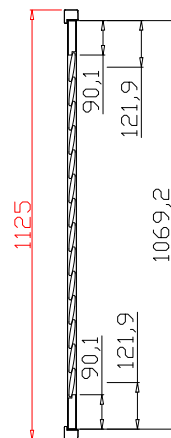

Tilt rod type(拉杆类型): Easy Tilt (齿条拉杆)

Louvre Quantity(叶片数量): 28

Louvre Size(叶片尺寸): 521mm

Rail Size(上下板尺寸): 548mm

Order No(订单号):DG553-27152 CRAIG

Item(序号): 1

Room(房间号): BATHROOM

Louvre Size(叶片类型): 76mm

Batten:

20*5*1140 (mm)*3

25*5*1135 (mm)*3

30*5*1270 (mm)*2

Timeless White(覆盖色)

NOTES:

Shutter Color: Winter White(覆盖色)
 Hinges Color: White(白色)
 Qty(数量): 1
 Material(材质): Highgrove PVC
 Configuration(窗扇结构): L-DR,IN ,4Side Astrigal Stile 41.3mm, 35mm L Frame PVC
 Tilt rod type(拉杆类型): Easy Tilt (齿条拉杆)
 Louvre Quantity(叶片数量): 28
 Louvre Size(叶片尺寸): 506mm
 Rail Size(上下板尺寸): 533mm

Order No(订单号):DG553-27152 CRAIG
 Item(序号): 2
 Room(房间号): ENSUITE
 Louvre Size(叶片类型): 76mm