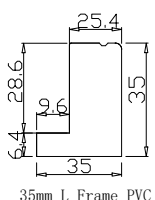

Tilt rod type(拉杆类型): Easy Tilt (齿条拉杆)

Louvre Quantity(叶片数量): 28

Louvre Size(叶片尺寸): 521mm

Rail Size(上下板尺寸): 548mm

Order No(订单号):DG553-27152 CRAIG

Item(序号): 1

Room(房间号): BATHROOM

Louvre Size(叶片类型): 76mm

Batten:

20*5*1140 (mm)*3

25*5*1135 (mm)*3

30*5*1270 (mm)*2

Timeless White(覆盖色)

NOTES:

Shutter Color: Winter White(覆盖色)
 Hinges Color: White(白色)
 Qty(数量): 1
 Material(材质): Highgrove PVC
 Configuration(窗扇结构): L-DR,IN ,4Side Astrigal Stile 41.3mm, 35mm L Frame PVC
 Tilt rod type(拉杆类型): Easy Tilt (齿条拉杆)
 Louvre Quantity(叶片数量): 28
 Louvre Size(叶片尺寸): 506mm
 Rail Size(上下板尺寸): 533mm

Order No(订单号):DG553-27152 CRAIG
 Item(序号): 2
 Room(房间号): ENSUITE
 Louvre Size(叶片类型): 76mm