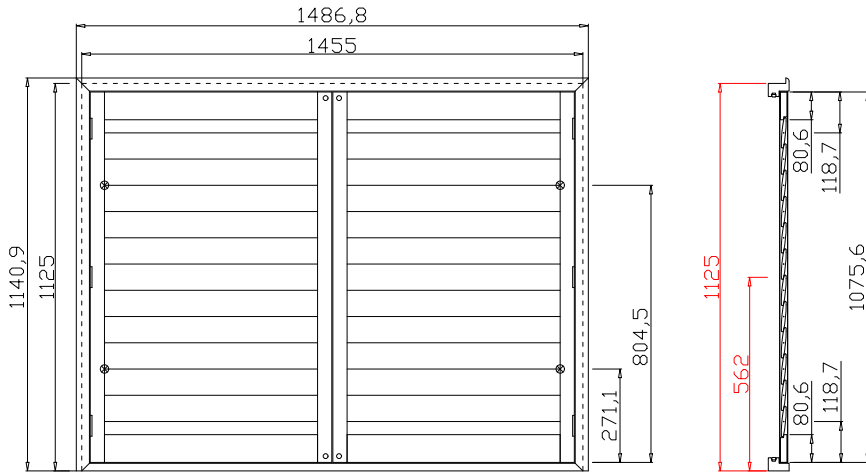

Qty(数量): 1

Material(材质): Paulownia Range(泡桐)

Configuration(窗扇结构): L-DR,IN ,3Side

Tilt rod type(拉杆类型): Easy Tilt (齿条拉杆)

Louvre Quantity(叶片数量): 24

Louvre Size(叶片尺寸): 319.2mm

Rail Size(上下板尺寸): 371.2mm

Order No(订单号):DG552-ABC 51803 GRAY

Item(序号): 4

Room(房间号): BEDROOM

Louvre Size(叶片类型): 89mm

Astrigal Stile 41.3mm, Deep BullNose Z Frame 38mm

6

6

Deep Bullnose Z Frame 38mm

Z Sill Plate

Louvre Size(叶片尺寸): 616.7mm

Rail Size(上下板尺寸): 668.7mm

Order No(订单号):DG552-ABC 51803 GRAY

Item(序号): 5

Room(房间号): BEDROOM

Louvre Size(叶片类型): 89mm

Astrigal Stile 41.3mm, Deep BullNose Z Frame 38mm