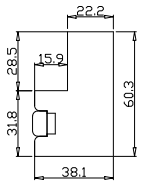

Qty(数量): 1

Material(材质): Paulownia Range(泡桐)

Configuration(窗扇结构): L-DR,IN ,3Side

Tilt rod type(拉杆类型): Easy Tilt (齿条拉杆)

Louvre Quantity(叶片数量): 24

Louvre Size(叶片尺寸): 319.2mm

Rail Size(上下板尺寸): 371.2mm

Order No(订单号):DG552-ABC 51803 GRAY

Item(序号): 4

Room(房间号): BEDROOM

Louvre Size(叶片类型): 89mm

Astrigal Stile 41.3mm, Deep BullNose Z Frame 38mm

6

6

Deep Bullnose Z Frame 38mm

Z Sill Plate

Louvre Size(叶片尺寸): 616.7mm

Rail Size(上下板尺寸): 668.7mm

Order No(订单号):DG552-ABC 51803 GRAY

Item(序号): 5

Room(房间号): BEDROOM

Louvre Size(叶片类型): 89mm

Astrigal Stile 41.3mm, Deep BullNose Z Frame 38mm