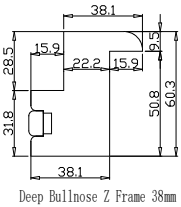

Qty(数量): 1

Material(材质): Paulownia Range(泡桐)

Configuration(窗扇结构): L-DR,IN ,3Side

Tilt rod type(拉杆类型): Easy Tilt (齿条拉杆)

Louvre Quantity(叶片数量): 24

Louvre Size(叶片尺寸): 319.2mm

Rail Size(上下板尺寸): 371.2mm

Order No(订单号):DG552-ABC 51803 GRAY

Item(序号): 4

Room(房间号): BEDROOM

Louvre Size(叶片类型): 89mm

Astrigal Stile 41.3mm, Deep BullNose Z Frame 38mm

6

6

Deep Bullnose Z Frame 38mm

Z Sill Plate

Louvre Size(叶片尺寸): 616.7mm

Rail Size(上下板尺寸): 668.7mm

Order No(订单号):DG552-ABC 51803 GRAY

Item(序号): 5

Room(房间号): BEDROOM

Louvre Size(叶片类型): 89mm

Astrigal Stile 41.3mm, Deep BullNose Z Frame 38mm