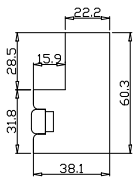

Configuration(窗扇结构): L-DR,IN,3Side Astrigal Stile 41.3mm, Deep BullNose Z Frame 38mm

Tilt rod type(拉杆类型): Easy Tilt (齿条拉杆)

Louvre Quantity(叶片数量): 24

Louvre Size(叶片尺寸): 316.7mm

Rail Size(上下板尺寸): 368.7mm

Order No(订单号):DG552-ABC 51803 GRAY

Item(序号): 1

Room(房间号): LIVING

Louvre Size(叶片类型): 89mm

Deep Bullnose Z Frame 38mm

Z Sill Plate

8

8

L DR

Tilt rod type(拉杆类型): Easy Tilt (齿条拉杆)

Louvre Quantity(叶片数量): 32

Louvre Size(叶片尺寸): 616.7mm

Rail Size(上下板尺寸): 668.7mm

Order No(订单号):DG552-ABC 51803 GRAY

Item(序号): 2

Room(房间号): LIVING

Louvre Size(叶片类型): 89mm

Louvre Size(叶片尺寸): 616.7mm

Rail Size(上下板尺寸): 668.7mm

Order No(订单号):DG552-ABC 51803 GRAY

Item(序号): 5

Room(房间号): BEDROOM

Louvre Size(叶片类型): 89mm

Astrigal Stile 41.3mm, Deep BullNose Z Frame 38mm