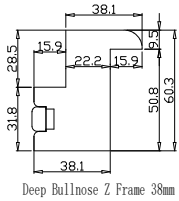

Configuration(窗扇结构): L-DR,IN,3Side Astrigal Stile 41.3mm, Deep BullNose Z Frame 38mm

Tilt rod type(拉杆类型): Easy Tilt (齿条拉杆)

Louvre Quantity(叶片数量): 24

Louvre Size(叶片尺寸): 316.7mm

Rail Size(上下板尺寸): 368.7mm

Order No(订单号):DG552-ABC 51803 GRAY

Item(序号): 1

Room(房间号): LIVING

Louvre Size(叶片类型): 89mm

Deep Bullnose Z Frame 38mm

Z Sill Plate

8

8

L DR

Tilt rod type(拉杆类型): Easy Tilt (齿条拉杆)

Louvre Quantity(叶片数量): 32

Louvre Size(叶片尺寸): 616.7mm

Rail Size(上下板尺寸): 668.7mm

Order No(订单号):DG552-ABC 51803 GRAY

Item(序号): 2

Room(房间号): LIVING

Louvre Size(叶片类型): 89mm

Louvre Size(叶片尺寸): 616.7mm

Rail Size(上下板尺寸): 668.7mm

Order No(订单号):DG552-ABC 51803 GRAY

Item(序号): 5

Room(房间号): BEDROOM

Louvre Size(叶片类型): 89mm

Astrigal Stile 41.3mm, Deep BullNose Z Frame 38mm