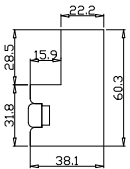

Deep Bullnose Z Frame 38mm

Z Sill Plate

NOTES:

Shutter Color: Timeless White(覆盖色)

Hinges Color: White (白色)

Qty(数量): 1

Material(材质): Paulownia Range(泡桐)

Configuration(窗扇结构): L-DR,IN ,3Side Astrigal Stile 41.3mm, Deep BullNose Z Frame 38mm

Tilt rod type(拉杆类型): Easy Tilt (齿条拉杆)

Louvre Quantity(叶片数量): 32

Louvre Size(叶片尺寸): 616.7mm

Rail Size(上下板尺寸): 668.7mm

Order No(订单号):DG552-ABC 51803 GRAY

Item(序号): 2

Room(房间号): LIVING

Louvre Size(叶片类型): 89mm

Configuration(窗扇结构): L-DR,IN ,3Side Astrigal Stile 41.3mm, Deep BullNose Z Frame 38mm

Tilt rod type(拉杆类型): Easy Tilt (齿条拉杆)

Louvre Quantity(叶片数量): 32

Louvre Size(叶片尺寸): 616.7mm

Rail Size(上下板尺寸): 668.7mm