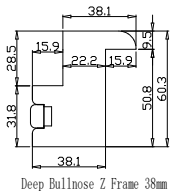

8

8

L DR

NOTES:

Shutter Color: Timeless White(覆盖色)

Hinges Color: White (白色)

Qty(数量): 1

Material(材质): Paulownia Range(泡桐)

Configuration(窗扇结构): L-DR,IN ,3Side Astrigal Stile 41.3mm, Deep BullNose Z Frame 38mm

Tilt rod type(拉杆类型): Easy Tilt (齿条拉杆)

Louvre Quantity(叶片数量): 32

Louvre Size(叶片尺寸): 616.7mm

Rail Size(上下板尺寸): 668.7mm

Order No(订单号):DG552-ABC 51803 GRAY

Item(序号): 3

Room(房间号): KITCHEN

Louvre Size(叶片类型): 89mm