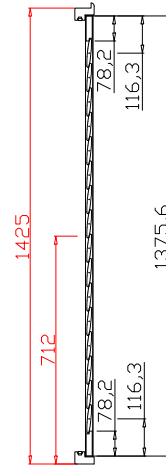

Tilt rod type(拉杆类型): Easy Tilt (齿条拉杆)

Louvre Quantity(叶片数量): 32

Louvre Size(叶片尺寸): 616.7mm

Rail Size(上下板尺寸): 668.7mm

Order No(订单号):DG552-ABC 51803 GRAY

Item(序号): 2

Room(房间号): LIVING

Louvre Size(叶片类型): 89mm

Configuration(窗扇结构): L-DR,IN ,3Side Astrigal Stile 41.3mm, Deep BullNose Z Frame 38mm

Tilt rod type(拉杆类型): Easy Tilt (齿条拉杆)

Louvre Quantity(叶片数量): 32

Louvre Size(叶片尺寸): 616.7mm

Rail Size(上下板尺寸): 668.7mm

8

8

Item(序号): 4

Room(房间号): BEDROOM

Louvre Size(叶片类型): 89mm

Astrigal Stile 41.3mm, Deep BullNose Z Frame 38mm

6

6

Deep Bullnose Z Frame 38mm

Z Sill Plate

Louvre Size(叶片尺寸): 616.7mm

Rail Size(上下板尺寸): 668.7mm

Order No(订单号):DG552-ABC 51803 GRAY

Item(序号): 5

Room(房间号): BEDROOM

Louvre Size(叶片类型): 89mm

Astrigal Stile 41.3mm, Deep BullNose Z Frame 38mm