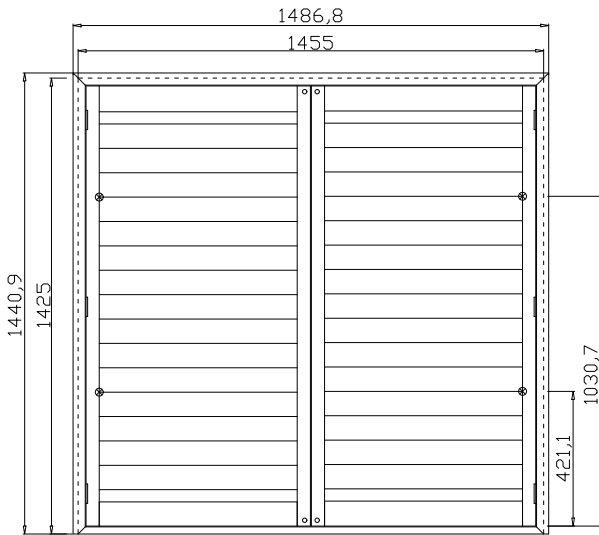

Tilt rod type(拉杆类型): Easy Tilt (齿条拉杆)

Louvre Quantity(叶片数量): 32

Louvre Size(叶片尺寸): 616.7mm

Rail Size(上下板尺寸): 668.7mm

Order No(订单号):DG552-ABC 51803 GRAY

Item(序号): 2

Room(房间号): LIVING

Louvre Size(叶片类型): 89mm

Configuration(窗扇结构): L-DR,IN ,3Side Astrigal Stile 41.3mm, Deep BullNose Z Frame 38mm

Tilt rod type(拉杆类型): Easy Tilt (齿条拉杆)

Louvre Quantity(叶片数量): 32

Louvre Size(叶片尺寸): 616.7mm

Rail Size(上下板尺寸): 668.7mm

8

8

Louvre Size(叶片尺寸): 616.7mm

Rail Size(上下板尺寸): 668.7mm

Order No(订单号):DG552-ABC 51803 GRAY

Item(序号): 5

Room(房间号): BEDROOM

Louvre Size(叶片类型): 89mm

Astrigal Stile 41.3mm, Deep BullNose Z Frame 38mm