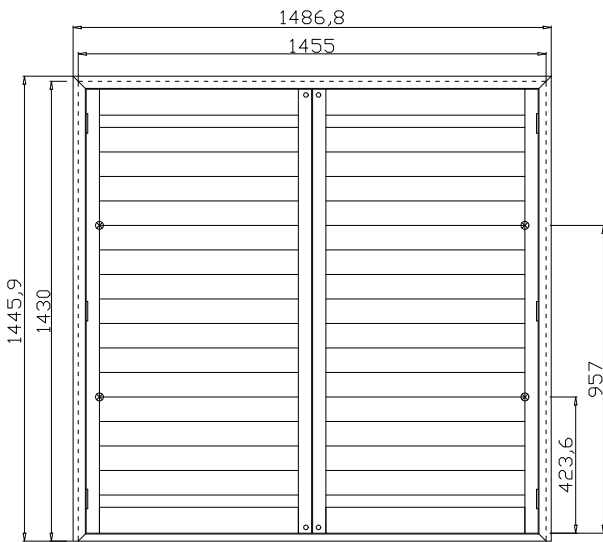

Item(序号): 1

Room(房间号): LIVING

Louvre Size(叶片类型): 89mm

Deep Bullnose Z Frame 38mm

Z Sill Plate

8

8

L DR

Tilt rod type(拉杆类型): Easy Tilt (齿条拉杆)

Louvre Quantity(叶片数量): 32

Louvre Size(叶片尺寸): 616.7mm

Rail Size(上下板尺寸): 668.7mm

Order No(订单号):DG552-ABC 51803 GRAY

Item(序号): 2

Room(房间号): LIVING

Louvre Size(叶片类型): 89mm

Configuration(窗扇结构): L-DR,IN ,3Side Astrigal Stile 41.3mm, Deep BullNose Z Frame 38mm

Tilt rod type(拉杆类型): Easy Tilt (齿条拉杆)

Louvre Quantity(叶片数量): 32

Louvre Size(叶片尺寸): 616.7mm

Rail Size(上下板尺寸): 668.7mm

8

8

Louvre Size(叶片尺寸): 616.7mm

Rail Size(上下板尺寸): 668.7mm

Order No(订单号):DG552-ABC 51803 GRAY

Item(序号): 5

Room(房间号): BEDROOM

Louvre Size(叶片类型): 89mm

Astrigal Stile 41.3mm, Deep BullNose Z Frame 38mm