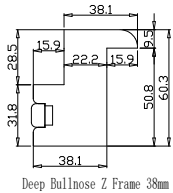

Item(序号): 1

Room(房间号): LIVING

Louvre Size(叶片类型): 89mm

Deep Bullnose Z Frame 38mm

Z Sill Plate

8

8

L DR

Tilt rod type(拉杆类型): Easy Tilt (齿条拉杆)

Louvre Quantity(叶片数量): 32

Louvre Size(叶片尺寸): 616.7mm

Rail Size(上下板尺寸): 668.7mm

Order No(订单号):DG552-ABC 51803 GRAY

Item(序号): 2

Room(房间号): LIVING

Louvre Size(叶片类型): 89mm

Configuration(窗扇结构): L-DR,IN ,3Side Astrigal Stile 41.3mm, Deep BullNose Z Frame 38mm

Tilt rod type(拉杆类型): Easy Tilt (齿条拉杆)

Louvre Quantity(叶片数量): 32

Louvre Size(叶片尺寸): 616.7mm

Rail Size(上下板尺寸): 668.7mm

8

8

Louvre Size(叶片尺寸): 616.7mm

Rail Size(上下板尺寸): 668.7mm

Order No(订单号):DG552-ABC 51803 GRAY

Item(序号): 5

Room(房间号): BEDROOM

Louvre Size(叶片类型): 89mm

Astrigal Stile 41.3mm, Deep BullNose Z Frame 38mm