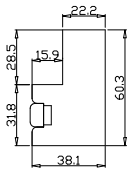

Deep Bullnose Z Frame 38mm

Z Sill Plate

NOTES:

Shutter Color: Timeless White(覆盖色)

Hinges Color: White (白色)

Qty(数量): 1

Material(材质): Paulownia Range(泡桐)

Configuration(窗扇结构): L-DR,IN ,3Side Astrigal Stile 41.3mm, Deep BullNose Z Frame 38mm

Tilt rod type(拉杆类型): Easy Tilt (齿条拉杆)

Louvre Quantity(叶片数量): 32

Louvre Size(叶片尺寸): 616.7mm

Rail Size(上下板尺寸): 668.7mm

Order No(订单号):DG552-ABC 51803 GRAY

Item(序号): 3

Room(房间号): KITCHEN

Louvre Size(叶片类型): 89mm