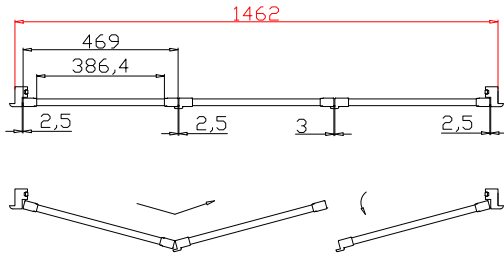

Tilt rod type(拉杆类型): Easy Tilt (齿条拉杆)

Louvre Quantity(叶片数量): 20

Louvre Size(叶片尺寸): 464.2mm

Rail Size(上下板尺寸): 516.2mm

Order No(订单号):DG550-HOME Emma Mcgauchie 2

Item(序号): 3

Room(房间号): Utility

Louvre Size(叶片类型): 89mm

Material(材质): Balmoral Pine Wood (松木)

Configuration(窗扇结构): LLLTRRR,IN ,3Side

Tilt rod type(拉杆类型): Easy Tilt (齿条拉杆)

Louvre Quantity(叶片数量): 60

Louvre Size(叶片尺寸): 451.3mm

Rail Size(上下板尺寸): 503.3mm

Order No(订单号):DG550-HOME Emma Mcgauchie 2

Item(序号): 4

Room(房间号): Stan's room

Louvre Size(叶片类型): 89mm

Rabete Stile 41.3mm, Deep BullNose Z Frame 38mm

3

7

NOTES:

- Shutter Color: Natural Stone(覆盖色)
- Hinges Color: Bisque (肉桂色)
- Qty(数量): 1
- Material(材质): Balmoral Pine Wood (松木)
- Configuration(窗扇结构): LDL-DR,IN ,3Side
- Tilt rod type(拉杆类型): Easy Tilt (齿条拉杆)
- Louvre Quantity(叶片数量): 30
- Louvre Size(叶片尺寸): 384.4mm
- Rail Size(上下板尺寸): 436.4mm

Louvre Quantity(叶片数量): 24

Louvre Size(叶片尺寸): 506.7mm

Rail Size(上下板尺寸): 558.7mm

Order No(订单号):DG550-HOME Emma Mcgauchie 2

Item(序号): 6

Room(房间号): Judes Room

Louvre Size(叶片类型): 89mm