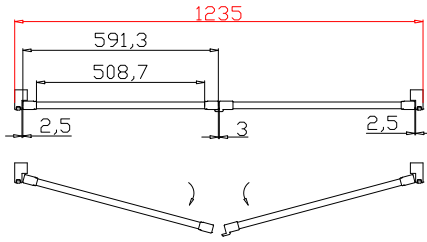

Tilt rod type(拉杆类型): Easy Tilt (齿条拉杆)

Louvre Quantity(叶片数量): 20

Louvre Size(叶片尺寸): 464.2mm

Rail Size(上下板尺寸): 516.2mm

Order No(订单号):DG550-HOME Emma Mcgauchie 2

Item(序号): 3

Room(房间号): Utility

Louvre Size(叶片类型): 89mm

Material(材质): Balmoral Pine Wood (松木)

Configuration(窗扇结构): LLLTRRR,IN ,3Side

Tilt rod type(拉杆类型): Easy Tilt (齿条拉杆)

Louvre Quantity(叶片数量): 60

Louvre Size(叶片尺寸): 451.3mm

Rail Size(上下板尺寸): 503.3mm

Order No(订单号):DG550-HOME Emma Mcgauchie 2

Item(序号): 4

Room(房间号): Stan's room

Louvre Size(叶片类型): 89mm

Rabete Stile 41.3mm, Deep BullNose Z Frame 38mm

3

7

NOTES:

- Shutter Color: Natural Stone(覆盖色)
- Hinges Color: Bisque (肉桂色)
- Qty(数量): 1
- Material(材质): Balmoral Pine Wood (松木)
- Configuration(窗扇结构): LDL-DR,IN ,3Side
- Tilt rod type(拉杆类型): Easy Tilt (齿条拉杆)
- Louvre Quantity(叶片数量): 30
- Louvre Size(叶片尺寸): 384.4mm
- Rail Size(上下板尺寸): 436.4mm

- Order No(订单号):DG550-HOME Emma Mcgauchie 2
- Item(序号): 5
- Room(房间号): Master
- Louvre Size(叶片类型): 89mm
- Astrigal Stile 41.3mm, Deep BullNose Z Frame 38mm

Deep Bullnose Z Frame 38mm

Z Sill Plate

3  
9

60mm Vintage L Frame