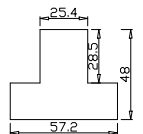

T POST

NOTES:

Shutter Color: Natural Stone(覆盖色)

Hinges Color: Bisque (肉桂色)

Qty(数量): 1

Material(材质): Balmoral Pine Wood (松木)

Configuration(窗扇结构): LLLTRRR,IN ,3Side

Tilt rod type(拉杆类型): Easy Tilt (齿条拉杆)

Louvre Quantity(叶片数量): 60

Louvre Size(叶片尺寸): 451.3mm

Rail Size(上下板尺寸): 503.3mm

Order No(订单号):DG550-HOME Emma Mcgauchie 2

Item(序号): 4

Room(房间号): Stan's room

Louvre Size(叶片类型): 89mm

Rabete Stile 41.3mm, Deep BullNose Z Frame 38mm