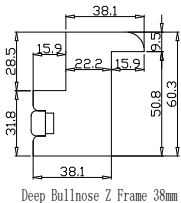

Louvre Quantity(叶片数量): 16

Louvre Size(叶片尺寸): 509.2mm

Rail Size(上下板尺寸): 561.2mm

Order No(订单号):DG550-HOME Emma Mcgauchie 2

Item(序号): 2

Room(房间号): Kitchen Right

Louvre Size(叶片类型): 89mm

3  
7

Tilt rod type(拉杆类型): Easy Tilt (齿条拉杆)

Louvre Quantity(叶片数量): 20

Louvre Size(叶片尺寸): 464.2mm

Rail Size(上下板尺寸): 516.2mm

Order No(订单号):DG550-HOME Emma Mcgauchie 2

Item(序号): 3

Room(房间号): Utility

Louvre Size(叶片类型): 89mm

Material(材质): Balmoral Pine Wood (松木)

Configuration(窗扇结构): LLLTRRR,IN ,3Side

Tilt rod type(拉杆类型): Easy Tilt (齿条拉杆)

Louvre Quantity(叶片数量): 60

Louvre Size(叶片尺寸): 451.3mm

Rail Size(上下板尺寸): 503.3mm

Order No(订单号):DG550-HOME Emma Mcgauchie 2

Louvre Quantity(叶片数量): 24

Louvre Size(叶片尺寸): 506.7mm

Rail Size(上下板尺寸): 558.7mm

Order No(订单号):DG550-HOME Emma Mcgauchie 2

Item(序号): 6

Room(房间号): Judes Room

Louvre Size(叶片类型): 89mm