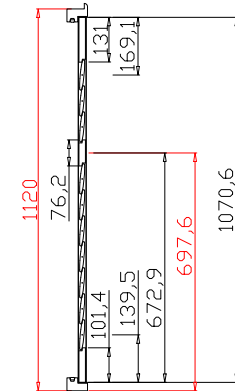

Louvre Quantity(叶片数量): 16

Louvre Size(叶片尺寸): 509.2mm

Rail Size(上下板尺寸): 561.2mm

Order No(订单号):DG550-HOME Emma Mcgauchie 2

Item(序号): 2

Room(房间号): Kitchen Right

Louvre Size(叶片类型): 89mm

3  
7

Tilt rod type(拉杆类型): Easy Tilt (齿条拉杆)

Louvre Quantity(叶片数量): 20

Louvre Size(叶片尺寸): 464.2mm

Rail Size(上下板尺寸): 516.2mm

Order No(订单号):DG550-HOME Emma Mcgauchie 2

Item(序号): 3

Room(房间号): Utility

Louvre Size(叶片类型): 89mm

Material(材质): Balmoral Pine Wood (松木)

Configuration(窗扇结构): LLLTRRR,IN ,3Side

Tilt rod type(拉杆类型): Easy Tilt (齿条拉杆)

Louvre Quantity(叶片数量): 60

Louvre Size(叶片尺寸): 451.3mm

Rail Size(上下板尺寸): 503.3mm

Order No(订单号):DG550-HOME Emma Mcgauchie 2

Louvre Quantity(叶片数量): 24

Louvre Size(叶片尺寸): 506.7mm

Rail Size(上下板尺寸): 558.7mm

Order No(订单号):DG550-HOME Emma Mcgauchie 2

Item(序号): 6

Room(房间号): Judes Room

Louvre Size(叶片类型): 89mm