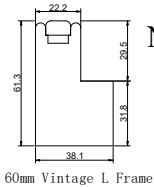

60mm Vintage L Frame

NOTES:

Shutter Color: Natural Stone(覆盖色)

Hinges Color: Bisque (肉桂色)

Qty(数量): 1

Material(材质): Balmoral Pine Wood (松木)

Configuration(窗扇结构): L-DR,IN ,4Side Astrigal Stile 41.3mm, Vintage L Frame 60mm

Tilt rod type(拉杆类型): Easy Tilt (齿条拉杆)

Louvre Quantity(叶片数量): 16

Louvre Size(叶片尺寸): 341.7mm

Rail Size(上下板尺寸): 393.7mm

Order No(订单号):DG550-HOME Emma Mcgauchie 2

Item(序号): 1

Room(房间号): Kitchen left

Louvre Size(叶片类型): 89mm

Batten:

65*38*830 (mm)*1

38*10*905 (mm)*1

10*4*908 (mm)*1

Natural Stone(覆盖色)