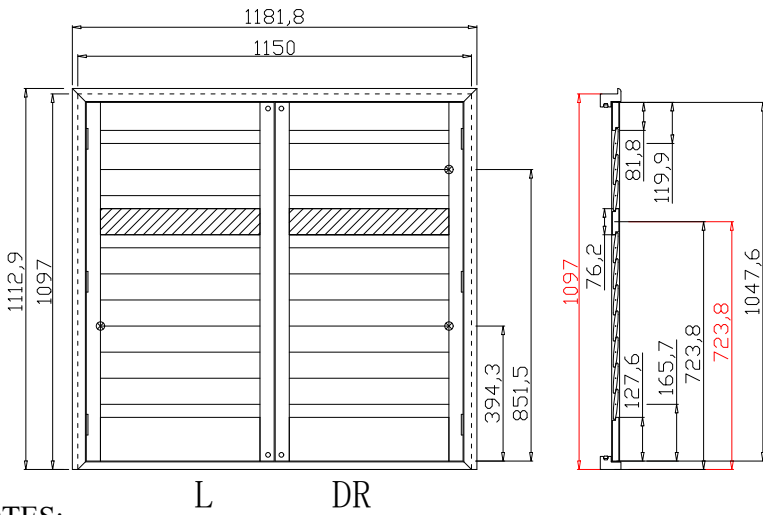

Louvre Quantity(叶片数量): 16

Louvre Size(叶片尺寸): 509.2mm

Rail Size(上下板尺寸): 561.2mm

Order No(订单号):DG550-HOME Emma Mcgauchie 2

Item(序号): 2

Room(房间号): Kitchen Right

Louvre Size(叶片类型): 89mm

3  
7

Tilt rod type(拉杆类型): Easy Tilt (齿条拉杆)

Louvre Quantity(叶片数量): 20

Louvre Size(叶片尺寸): 464.2mm

Rail Size(上下板尺寸): 516.2mm

Order No(订单号):DG550-HOME Emma Mcgauchie 2

Item(序号): 3

Room(房间号): Utility

Louvre Size(叶片类型): 89mm