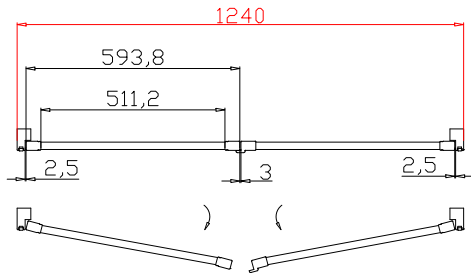

Tilt rod type(拉杆类型): Easy Tilt (齿条拉杆)

Louvre Quantity(叶片数量): 16

Louvre Size(叶片尺寸): 341.7mm

Rail Size(上下板尺寸): 393.7mm

Order No(订单号):DG550-HOME Emma Mcgauchie 2

Item(序号): 1

Room(房间号): Kitchen left

Louvre Size(叶片类型): 89mm

Batten:

65\*38\*830 (mm)\*1

38\*10\*905 (mm)\*1

10\*4\*908 (mm)\*1

Natural Stone(覆盖色)

3

5

60mm Vintage L Frame

Louvre Quantity(叶片数量): 16

Louvre Size(叶片尺寸): 509.2mm

Rail Size(上下板尺寸): 561.2mm

Order No(订单号):DG550-HOME Emma Mcgauchie 2

Item(序号): 2

Room(房间号): Kitchen Right

Louvre Size(叶片类型): 89mm

3  
7

Tilt rod type(拉杆类型): Easy Tilt (齿条拉杆)

Louvre Quantity(叶片数量): 20

Louvre Size(叶片尺寸): 464.2mm

Rail Size(上下板尺寸): 516.2mm

Order No(订单号):DG550-HOME Emma Mcgauchie 2

Item(序号): 3

Room(房间号): Utility

Louvre Size(叶片类型): 89mm