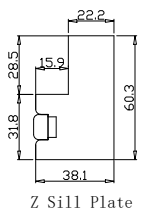

Louvre Quantity(叶片数量): 16

Louvre Size(叶片尺寸): 509.2mm

Rail Size(上下板尺寸): 561.2mm

Order No(订单号):DG550-HOME Emma Mcgauchie 2

Item(序号): 2

Room(房间号): Kitchen Right

Louvre Size(叶片类型): 89mm

3  
7

Tilt rod type(拉杆类型): Easy Tilt (齿条拉杆)

Louvre Quantity(叶片数量): 20

Louvre Size(叶片尺寸): 464.2mm

Rail Size(上下板尺寸): 516.2mm

Order No(订单号):DG550-HOME Emma Mcgauchie 2

Item(序号): 3

Room(房间号): Utility

Louvre Size(叶片类型): 89mm

Material(材质): Balmoral Pine Wood (松木)

Configuration(窗扇结构): LLLTRRR,IN ,3Side

Tilt rod type(拉杆类型): Easy Tilt (齿条拉杆)

Louvre Quantity(叶片数量): 60

Louvre Size(叶片尺寸): 451.3mm

Rail Size(上下板尺寸): 503.3mm

Order No(订单号):DG550-HOME Emma Mcgauchie 2

Louvre Quantity(叶片数量): 24

Louvre Size(叶片尺寸): 506.7mm

Rail Size(上下板尺寸): 558.7mm

Order No(订单号):DG550-HOME Emma Mcgauchie 2

Item(序号): 6

Room(房间号): Judes Room

Louvre Size(叶片类型): 89mm