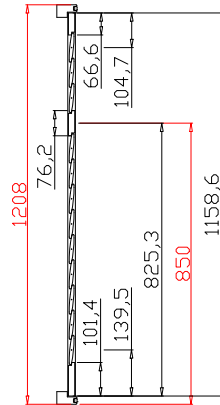

Material(材质): Balmoral Pine Wood (松木)

Configuration(窗扇结构): LLLTRRR,IN ,3Side

Tilt rod type(拉杆类型): Easy Tilt (齿条拉杆)

Louvre Quantity(叶片数量): 60

Louvre Size(叶片尺寸): 451.3mm

Rail Size(上下板尺寸): 503.3mm

Order No(订单号):DG550-HOME Emma Mcgauchie 2

Item(序号): 4

Room(房间号): Stan's room

Louvre Size(叶片类型): 89mm

Rabete Stile 41.3mm, Deep BullNose Z Frame 38mm

3

7

NOTES:

- Shutter Color: Natural Stone(覆盖色)
- Hinges Color: Bisque (肉桂色)
- Qty(数量): 1
- Material(材质): Balmoral Pine Wood (松木)
- Configuration(窗扇结构): LDL-DR,IN ,3Side
- Tilt rod type(拉杆类型): Easy Tilt (齿条拉杆)
- Louvre Quantity(叶片数量): 30
- Louvre Size(叶片尺寸): 384.4mm
- Rail Size(上下板尺寸): 436.4mm

- Order No(订单号):DG550-HOME Emma Mcgauchie 2
- Item(序号): 5
- Room(房间号): Master
- Louvre Size(叶片类型): 89mm
- Astrigal Stile 41.3mm, Deep BullNose Z Frame 38mm

Deep Bullnose Z Frame 38mm

Z Sill Plate

3  
9

60mm Vintage L Frame

Louvre Quantity(叶片数量): 24

Louvre Size(叶片尺寸): 506.7mm

Rail Size(上下板尺寸): 558.7mm

Order No(订单号):DG550-HOME Emma Mcgauchie 2

Item(序号): 6

Room(房间号): Judes Room

Louvre Size(叶片类型): 89mm