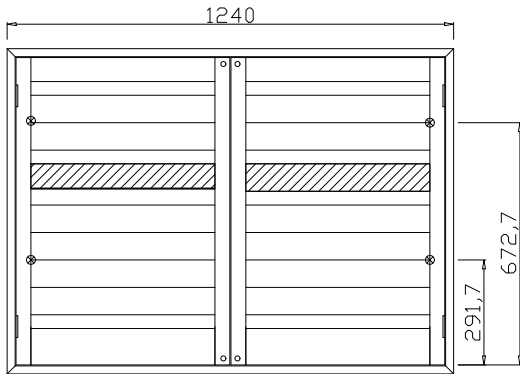

Tilt rod type(拉杆类型): Easy Tilt (齿条拉杆)

Louvre Quantity(叶片数量): 16

Louvre Size(叶片尺寸): 341.7mm

Rail Size(上下板尺寸): 393.7mm

Order No(订单号):DG550-HOME Emma Mcgauchie 2

Item(序号): 1

Room(房间号): Kitchen left

Louvre Size(叶片类型): 89mm

Batten:

65\*38\*830 (mm)\*1

38\*10\*905 (mm)\*1

10\*4\*908 (mm)\*1

Natural Stone(覆盖色)

3

5

60mm Vintage L Frame

Louvre Quantity(叶片数量): 16

Louvre Size(叶片尺寸): 509.2mm

Rail Size(上下板尺寸): 561.2mm

Order No(订单号):DG550-HOME Emma Mcgauchie 2

Item(序号): 2

Room(房间号): Kitchen Right

Louvre Size(叶片类型): 89mm

3  
7

Tilt rod type(拉杆类型): Easy Tilt (齿条拉杆)

Louvre Quantity(叶片数量): 20

Louvre Size(叶片尺寸): 464.2mm

Rail Size(上下板尺寸): 516.2mm

Order No(订单号):DG550-HOME Emma Mcgauchie 2

Item(序号): 3

Room(房间号): Utility

Louvre Size(叶片类型): 89mm