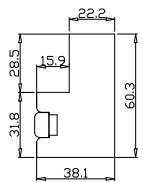

Z Sill Plate