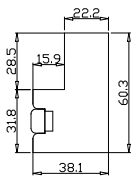

Material(材质): Balmoral Pine Wood (松木)

Configuration(窗扇结构): LLLTRRR,IN ,3Side

Tilt rod type(拉杆类型): Easy Tilt (齿条拉杆)

Louvre Quantity(叶片数量): 60

Louvre Size(叶片尺寸): 451.3mm

Rail Size(上下板尺寸): 503.3mm

Order No(订单号):DG550-HOME Emma Mcgauchie 2

Item(序号): 4

Room(房间号): Stan's room

Louvre Size(叶片类型): 89mm

Rabete Stile 41.3mm, Deep BullNose Z Frame 38mm

3

7

NOTES:

- Shutter Color: Natural Stone(覆盖色)
- Hinges Color: Bisque (肉桂色)
- Qty(数量): 1
- Material(材质): Balmoral Pine Wood (松木)
- Configuration(窗扇结构): LDL-DR,IN ,3Side
- Tilt rod type(拉杆类型): Easy Tilt (齿条拉杆)
- Louvre Quantity(叶片数量): 30
- Louvre Size(叶片尺寸): 384.4mm
- Rail Size(上下板尺寸): 436.4mm

- Order No(订单号):DG550-HOME Emma Mcgauchie 2
- Item(序号): 5
- Room(房间号): Master
- Louvre Size(叶片类型): 89mm
- Astrigal Stile 41.3mm, Deep BullNose Z Frame 38mm

Deep Bullnose Z Frame 38mm

Z Sill Plate

3  
9

60mm Vintage L Frame

Louvre Quantity(叶片数量): 24

Louvre Size(叶片尺寸): 506.7mm

Rail Size(上下板尺寸): 558.7mm

Order No(订单号):DG550-HOME Emma Mcgauchie 2

Item(序号): 6

Room(房间号): Judes Room

Louvre Size(叶片类型): 89mm