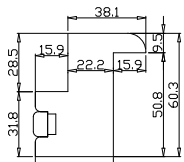

Deep Bullnose Z Frame 38mm