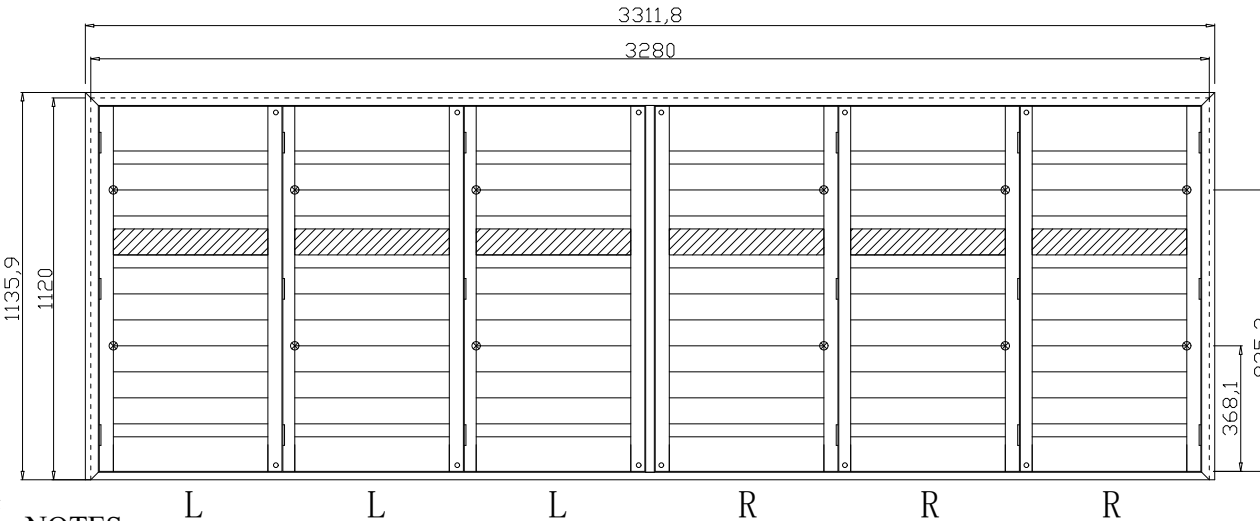

Tilt rod type(拉杆类型): Easy Tilt (齿条拉杆)

Louvre Quantity(叶片数量): 20

Louvre Size(叶片尺寸): 464.2mm

Rail Size(上下板尺寸): 516.2mm

Order No(订单号):DG550-HOME Emma Mcgauchie 2

Item(序号): 3

Room(房间号): Utility

Louvre Size(叶片类型): 89mm

Material(材质): Balmoral Pine Wood (松木)

Configuration(窗扇结构): LLLTRRR,IN ,3Side

Tilt rod type(拉杆类型): Easy Tilt (齿条拉杆)

Louvre Quantity(叶片数量): 60

Louvre Size(叶片尺寸): 451.3mm

Rail Size(上下板尺寸): 503.3mm

Order No(订单号):DG550-HOME Emma Mcgauchie 2