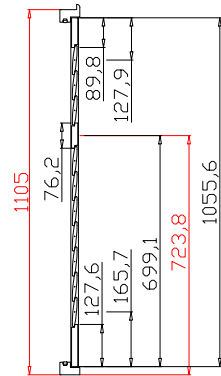

Tilt rod type(拉杆类型): Easy Tilt (齿条拉杆)

Louvre Quantity(叶片数量): 20

Louvre Size(叶片尺寸): 464.2mm

Rail Size(上下板尺寸): 516.2mm

Order No(订单号):DG550-HOME Emma Mcgauchie 2

Item(序号): 3

Room(房间号): Utility

Louvre Size(叶片类型): 89mm

Material(材质): Balmoral Pine Wood (松木)

Configuration(窗扇结构): LLLTRRR,IN ,3Side

Tilt rod type(拉杆类型): Easy Tilt (齿条拉杆)

Louvre Quantity(叶片数量): 60

Louvre Size(叶片尺寸): 451.3mm

Rail Size(上下板尺寸): 503.3mm

Order No(订单号):DG550-HOME Emma Mcgauchie 2

Item(序号): 4

Room(房间号): Stan's room

Louvre Size(叶片类型): 89mm

Rabete Stile 41.3mm, Deep BullNose Z Frame 38mm

3

7

NOTES:

- Shutter Color: Natural Stone(覆盖色)
- Hinges Color: Bisque (肉桂色)
- Qty(数量): 1
- Material(材质): Balmoral Pine Wood (松木)
- Configuration(窗扇结构): LDL-DR,IN ,3Side
- Tilt rod type(拉杆类型): Easy Tilt (齿条拉杆)
- Louvre Quantity(叶片数量): 30
- Louvre Size(叶片尺寸): 384.4mm
- Rail Size(上下板尺寸): 436.4mm

Louvre Quantity(叶片数量): 24

Louvre Size(叶片尺寸): 506.7mm

Rail Size(上下板尺寸): 558.7mm

Order No(订单号):DG550-HOME Emma Mcgauchie 2

Item(序号): 6

Room(房间号): Judes Room

Louvre Size(叶片类型): 89mm