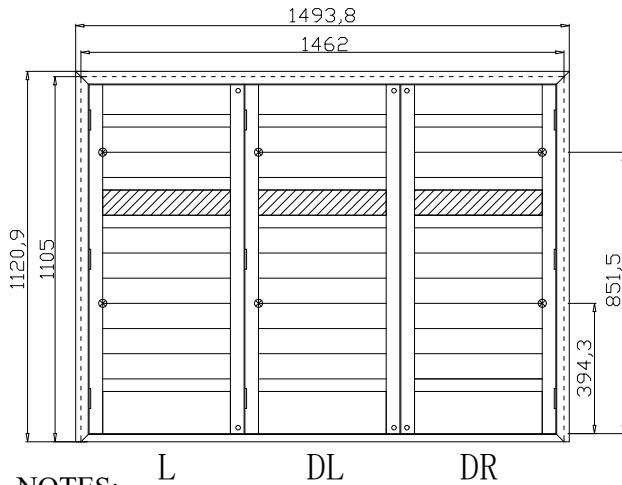

Tilt rod type(拉杆类型): Easy Tilt (齿条拉杆)

Louvre Quantity(叶片数量): 20

Louvre Size(叶片尺寸): 464.2mm

Rail Size(上下板尺寸): 516.2mm

Order No(订单号):DG550-HOME Emma Mcgauchie 2

Item(序号): 3

Room(房间号): Utility

Louvre Size(叶片类型): 89mm

Material(材质): Balmoral Pine Wood (松木)

Configuration(窗扇结构): LLLTRRR,IN ,3Side

Tilt rod type(拉杆类型): Easy Tilt (齿条拉杆)

Louvre Quantity(叶片数量): 60

Louvre Size(叶片尺寸): 451.3mm

Rail Size(上下板尺寸): 503.3mm

Order No(订单号):DG550-HOME Emma Mcgauchie 2

Item(序号): 4

Room(房间号): Stan's room

Louvre Size(叶片类型): 89mm

Rabete Stile 41.3mm, Deep BullNose Z Frame 38mm

3

7

NOTES:

- Shutter Color: Natural Stone(覆盖色)
- Hinges Color: Bisque (肉桂色)
- Qty(数量): 1
- Material(材质): Balmoral Pine Wood (松木)
- Configuration(窗扇结构): LDL-DR,IN ,3Side
- Tilt rod type(拉杆类型): Easy Tilt (齿条拉杆)
- Louvre Quantity(叶片数量): 30
- Louvre Size(叶片尺寸): 384.4mm
- Rail Size(上下板尺寸): 436.4mm

- Order No(订单号):DG550-HOME Emma Mcgauchie 2
- Item(序号): 5
- Room(房间号): Master
- Louvre Size(叶片类型): 89mm
- Astrigal Stile 41.3mm, Deep BullNose Z Frame 38mm

Deep Bullnose Z Frame 38mm

Z Sill Plate

3  
9

60mm Vintage L Frame