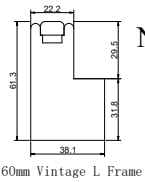

Material(材质): Balmoral Pine Wood (松木)

Configuration(窗扇结构): LLLTRRR,IN ,3Side

Tilt rod type(拉杆类型): Easy Tilt (齿条拉杆)

Louvre Quantity(叶片数量): 60

Louvre Size(叶片尺寸): 451.3mm

Rail Size(上下板尺寸): 503.3mm

Order No(订单号):DG550-HOME Emma Mcgauchie 2

Item(序号): 4

Room(房间号): Stan's room

Louvre Size(叶片类型): 89mm

Rabete Stile 41.3mm, Deep BullNose Z Frame 38mm

3

7

NOTES:

- Shutter Color: Natural Stone(覆盖色)
- Hinges Color: Bisque (肉桂色)
- Qty(数量): 1
- Material(材质): Balmoral Pine Wood (松木)
- Configuration(窗扇结构): LDL-DR,IN ,3Side
- Tilt rod type(拉杆类型): Easy Tilt (齿条拉杆)
- Louvre Quantity(叶片数量): 30
- Louvre Size(叶片尺寸): 384.4mm
- Rail Size(上下板尺寸): 436.4mm

- Order No(订单号):DG550-HOME Emma Mcgauchie 2
- Item(序号): 5
- Room(房间号): Master
- Louvre Size(叶片类型): 89mm
- Astrigal Stile 41.3mm, Deep BullNose Z Frame 38mm

Deep Bullnose Z Frame 38mm

Z Sill Plate

3  
9

60mm Vintage L Frame

Louvre Quantity(叶片数量): 24

Louvre Size(叶片尺寸): 506.7mm

Rail Size(上下板尺寸): 558.7mm

Order No(订单号):DG550-HOME Emma Mcgauchie 2

Item(序号): 6

Room(房间号): Judes Room

Louvre Size(叶片类型): 89mm