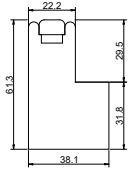

Tilt rod type(拉杆类型): Easy Tilt (齿条拉杆)

Louvre Quantity(叶片数量): 16

Louvre Size(叶片尺寸): 341.7mm

Rail Size(上下板尺寸): 393.7mm

Order No(订单号):DG550-HOME Emma Mcgauchie 2

Item(序号): 1

Room(房间号): Kitchen left

Louvre Size(叶片类型): 89mm

Batten:

65\*38\*830 (mm)\*1

38\*10\*905 (mm)\*1

10\*4\*908 (mm)\*1

Natural Stone(覆盖色)

3

5

60mm Vintage L Frame

Louvre Quantity(叶片数量): 16

Louvre Size(叶片尺寸): 509.2mm

Rail Size(上下板尺寸): 561.2mm

Order No(订单号):DG550-HOME Emma Mcgauchie 2

Item(序号): 2

Room(房间号): Kitchen Right

Louvre Size(叶片类型): 89mm

3  
7

Tilt rod type(拉杆类型): Easy Tilt (齿条拉杆)

Louvre Quantity(叶片数量): 20

Louvre Size(叶片尺寸): 464.2mm

Rail Size(上下板尺寸): 516.2mm

Order No(订单号):DG550-HOME Emma Mcgauchie 2

Item(序号): 3

Room(房间号): Utility

Louvre Size(叶片类型): 89mm