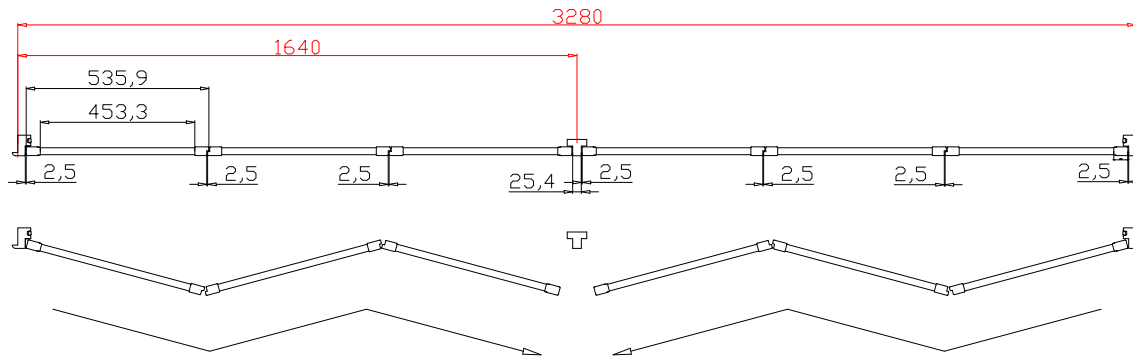

Louvre Quantity(叶片数量): 16

Louvre Size(叶片尺寸): 509.2mm

Rail Size(上下板尺寸): 561.2mm

Order No(订单号):DG550-HOME Emma Mcgauchie 2

Item(序号): 2

Room(房间号): Kitchen Right

Louvre Size(叶片类型): 89mm

3  
7

Tilt rod type(拉杆类型): Easy Tilt (齿条拉杆)

Louvre Quantity(叶片数量): 20

Louvre Size(叶片尺寸): 464.2mm

Rail Size(上下板尺寸): 516.2mm

Order No(订单号):DG550-HOME Emma Mcgauchie 2

Item(序号): 3

Room(房间号): Utility

Louvre Size(叶片类型): 89mm

Material(材质): Balmoral Pine Wood (松木)

Configuration(窗扇结构): LLLTRRR,IN ,3Side

Tilt rod type(拉杆类型): Easy Tilt (齿条拉杆)

Louvre Quantity(叶片数量): 60

Louvre Size(叶片尺寸): 451.3mm

Rail Size(上下板尺寸): 503.3mm

Order No(订单号):DG550-HOME Emma Mcgauchie 2

Louvre Quantity(叶片数量): 24

Louvre Size(叶片尺寸): 506.7mm

Rail Size(上下板尺寸): 558.7mm

Order No(订单号):DG550-HOME Emma Mcgauchie 2

Item(序号): 6

Room(房间号): Judes Room

Louvre Size(叶片类型): 89mm