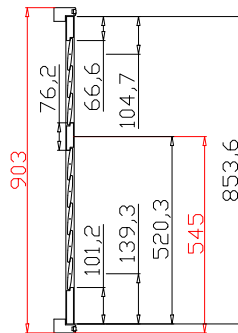

Tilt rod type(拉杆类型): Easy Tilt (齿条拉杆)

Louvre Quantity(叶片数量): 16

Louvre Size(叶片尺寸): 341.7mm

Rail Size(上下板尺寸): 393.7mm

Order No(订单号):DG550-HOME Emma Mcgauchie 2

Item(序号): 1

Room(房间号): Kitchen left

Louvre Size(叶片类型): 89mm

Batten:

65\*38\*830 (mm)\*1

38\*10\*905 (mm)\*1

10\*4\*908 (mm)\*1

Natural Stone(覆盖色)

3

5

60mm Vintage L Frame

Louvre Quantity(叶片数量): 16

Louvre Size(叶片尺寸): 509.2mm

Rail Size(上下板尺寸): 561.2mm

Order No(订单号):DG550-HOME Emma Mcgauchie 2

Item(序号): 2

Room(房间号): Kitchen Right

Louvre Size(叶片类型): 89mm

3  
7

Louvre Quantity(叶片数量): 24

Louvre Size(叶片尺寸): 506.7mm

Rail Size(上下板尺寸): 558.7mm

Order No(订单号):DG550-HOME Emma Mcgauchie 2

Item(序号): 6

Room(房间号): Judes Room

Louvre Size(叶片类型): 89mm