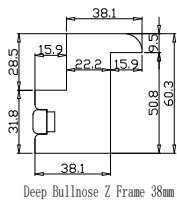

Material(材质): Balmoral Pine Wood (松木)

Configuration(窗扇结构): LLLTRRR,IN ,3Side

Tilt rod type(拉杆类型): Easy Tilt (齿条拉杆)

Louvre Quantity(叶片数量): 60

Louvre Size(叶片尺寸): 451.3mm

Rail Size(上下板尺寸): 503.3mm

Order No(订单号):DG550-HOME Emma Mcgauchie 2

Item(序号): 4

Room(房间号): Stan's room

Louvre Size(叶片类型): 89mm

Rabete Stile 41.3mm, Deep BullNose Z Frame 38mm

3

7

NOTES:

- Shutter Color: Natural Stone(覆盖色)
- Hinges Color: Bisque (肉桂色)
- Qty(数量): 1
- Material(材质): Balmoral Pine Wood (松木)
- Configuration(窗扇结构): LDL-DR,IN ,3Side
- Tilt rod type(拉杆类型): Easy Tilt (齿条拉杆)
- Louvre Quantity(叶片数量): 30
- Louvre Size(叶片尺寸): 384.4mm
- Rail Size(上下板尺寸): 436.4mm

- Order No(订单号):DG550-HOME Emma Mcgauchie 2
- Item(序号): 5
- Room(房间号): Master
- Louvre Size(叶片类型): 89mm
- Astrigal Stile 41.3mm, Deep BullNose Z Frame 38mm

Deep Bullnose Z Frame 38mm

Z Sill Plate

3  
9

60mm Vintage L Frame

Louvre Quantity(叶片数量): 24

Louvre Size(叶片尺寸): 506.7mm

Rail Size(上下板尺寸): 558.7mm

Order No(订单号):DG550-HOME Emma Mcgauchie 2

Item(序号): 6

Room(房间号): Judes Room

Louvre Size(叶片类型): 89mm