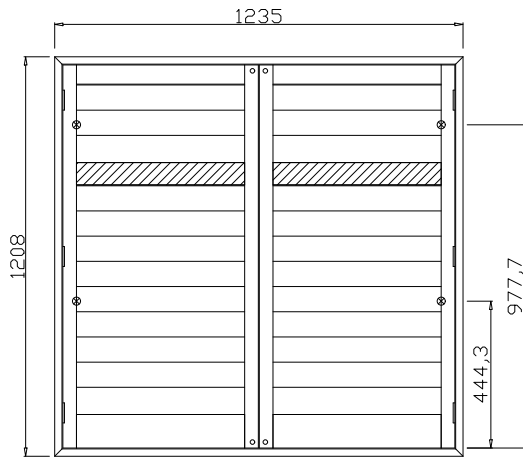

Material(材质): Balmoral Pine Wood (松木)

Configuration(窗扇结构): LLLTRRR,IN ,3Side

Tilt rod type(拉杆类型): Easy Tilt (齿条拉杆)

Louvre Quantity(叶片数量): 60

Louvre Size(叶片尺寸): 451.3mm

Rail Size(上下板尺寸): 503.3mm

Order No(订单号):DG550-HOME Emma Mcgauchie 2

Item(序号): 4

Room(房间号): Stan's room

Louvre Size(叶片类型): 89mm

Rabete Stile 41.3mm, Deep BullNose Z Frame 38mm

3

7

NOTES:

- Shutter Color: Natural Stone(覆盖色)
- Hinges Color: Bisque (肉桂色)
- Qty(数量): 1
- Material(材质): Balmoral Pine Wood (松木)
- Configuration(窗扇结构): LDL-DR,IN ,3Side
- Tilt rod type(拉杆类型): Easy Tilt (齿条拉杆)
- Louvre Quantity(叶片数量): 30
- Louvre Size(叶片尺寸): 384.4mm
- Rail Size(上下板尺寸): 436.4mm

- Order No(订单号):DG550-HOME Emma Mcgauchie 2
- Item(序号): 5
- Room(房间号): Master
- Louvre Size(叶片类型): 89mm
- Astrigal Stile 41.3mm, Deep BullNose Z Frame 38mm

Deep Bullnose Z Frame 38mm

Z Sill Plate

3  
9

60mm Vintage L Frame

Louvre Quantity(叶片数量): 24

Louvre Size(叶片尺寸): 506.7mm

Rail Size(上下板尺寸): 558.7mm

Order No(订单号):DG550-HOME Emma Mcgauchie 2

Item(序号): 6

Room(房间号): Judes Room

Louvre Size(叶片类型): 89mm