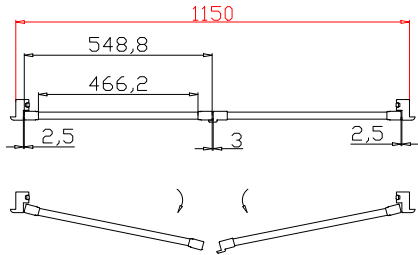

Batten:

65\*38\*830 (mm)\*1

38\*10\*905 (mm)\*1

10\*4\*908 (mm)\*1

Natural Stone(覆盖色)

3

5

60mm Vintage L Frame

Louvre Quantity(叶片数量): 16

Louvre Size(叶片尺寸): 509.2mm

Rail Size(上下板尺寸): 561.2mm

Order No(订单号):DG550-HOME Emma Mcgauchie 2

Item(序号): 2

Room(房间号): Kitchen Right

Louvre Size(叶片类型): 89mm

3  
7

Tilt rod type(拉杆类型): Easy Tilt (齿条拉杆)

Louvre Quantity(叶片数量): 20

Louvre Size(叶片尺寸): 464.2mm

Rail Size(上下板尺寸): 516.2mm

Order No(订单号):DG550-HOME Emma Mcgauchie 2

Item(序号): 3

Room(房间号): Utility

Louvre Size(叶片类型): 89mm

Louvre Quantity(叶片数量): 24

Louvre Size(叶片尺寸): 506.7mm

Rail Size(上下板尺寸): 558.7mm

Order No(订单号):DG550-HOME Emma Mcgauchie 2

Item(序号): 6

Room(房间号): Judes Room

Louvre Size(叶片类型): 89mm