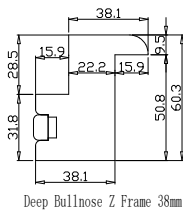

Batten:
3*10*2400 (mm)*2
3*10*650 (mm)*1
Natural Stone(覆盖色)

NOTES:

Shutter Color: Natural Stone(覆盖色)

Hinges Color: Bisque (肉桂色)

Qty(数量): 1

Material(材质): Balmoral Pine Wood (松木)

Configuration(窗扇结构): LDL-DRDR,IN ,3Side

Tilt rod type(拉杆类型): Easy Tilt (齿轮拉杆)

Louvre Quantity(叶片数量): 56

Louvre Size(叶片尺寸): 486.1mm

Rail Size(上下板尺寸): 538.1mm

Order No(订单号):DG546-HOME Joanne Sinclair

Item(序号): 1

Room(房间号): Living room

Louvre Size(叶片类型): 89mm

Astrigal Stile 41.3mm, Deep BullNose Z Frame 38mm