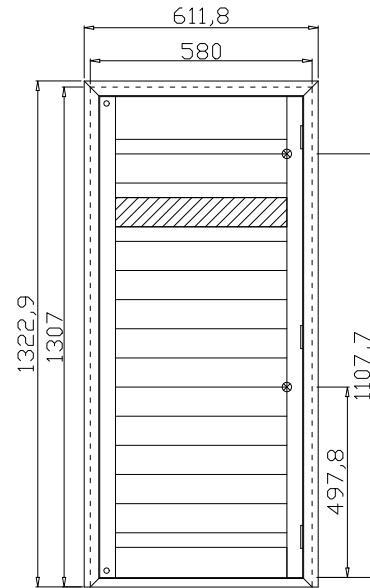

Configuration(窗扇结构): LDL-DRDR,IN ,3Side

Tilt rod type(拉杆类型): Easy Tilt (齿轮拉杆)

Louvre Quantity(叶片数量): 56

Louvre Size(叶片尺寸): 486.1mm

Rail Size(上下板尺寸): 538.1mm

Order No(订单号):DG546-HOME Joanne Sinclair

Item(序号): 1

Room(房间号): Living room

Louvre Size(叶片类型): 89mm

Astrigal Stile 41.3mm, Deep BullNose Z Frame 38mm

2

11

R

**NOTES:**

Shutter Color: Natural Stone(覆盖色)

Louvre Size(叶片尺寸): 446mm

Rail Size(上下板尺寸): 498mm

Order No(订单号):DG546-HOME Joanne Sinclair

Item(序号): 2

Room(房间号): Hall

Louvre Size(叶片类型): 89mm

2  
11

**NOTES:**

Order No(订单号):DG546-HOME Joanne Sinclair  
 Item(序号): 3  
 Room(房间号): Front Bedroom  
 Louvre Size(叶片类型): 89mm  
 Astrigal Stile 41.3mm, Deep BullNose Z Frame 38mm