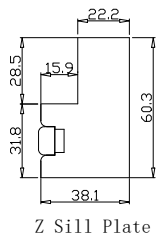

Configuration(窗扇结构): LDL-DRDR,IN ,3Side

Tilt rod type(拉杆类型): Easy Tilt (齿轮拉杆)

Louvre Quantity(叶片数量): 56

Louvre Size(叶片尺寸): 486.1mm

Rail Size(上下板尺寸): 538.1mm

Order No(订单号):DG546-HOME Joanne Sinclair

Item(序号): 1

Louvre Size(叶片尺寸): 446mm

Rail Size(上下板尺寸): 498mm

Order No(订单号):DG546-HOME Joanne Sinclair

Item(序号): 2

Room(房间号): Hall

Louvre Size(叶片类型): 89mm

2  
11

**NOTES:**

Shutter Color: Natural Stone(覆盖色)  
 Hinges Color: Bisque(肉桂色)  
 Qty(数量): 1  
 Material(材质): Balmoral Pine Wood (松木)  
 Configuration(窗扇结构): LDL-DRDR,IN ,3Side  
 Tilt rod type(拉杆类型): Easy Tilt (齿轮拉杆)  
 Louvre Quantity(叶片数量): 52  
 Louvre Size(叶片尺寸): 488.6mm  
 Rail Size(上下板尺寸): 540.6mm

Order No(订单号):DG546-HOME Joanne Sinclair  
 Item(序号): 3  
 Room(房间号): Front Bedroom  
 Louvre Size(叶片类型): 89mm  
 Astrigal Stile 41.3mm, Deep BullNose Z Frame 38mm