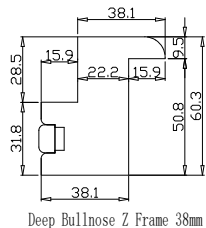

Configuration(窗扇结构): LDL-DRDR,IN ,3Side

Tilt rod type(拉杆类型): Easy Tilt (齿轮拉杆)

Louvre Quantity(叶片数量): 56

Louvre Size(叶片尺寸): 486.1mm

Rail Size(上下板尺寸): 538.1mm

Order No(订单号):DG546-HOME Joanne Sinclair

Item(序号): 1

Room(房间号): Living room

Louvre Size(叶片类型): 89mm

Astrigal Stile 41.3mm, Deep BullNose Z Frame 38mm

2

11

R

**NOTES:**

Shutter Color: Natural Stone(覆盖色)

Louvre Size(叶片尺寸): 446mm

Rail Size(上下板尺寸): 498mm

Order No(订单号):DG546-HOME Joanne Sinclair

Item(序号): 2

Room(房间号): Hall

Louvre Size(叶片类型): 89mm

2  
11

**NOTES:**