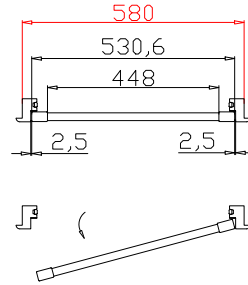

Configuration(窗扇结构): LDL-DRDR,IN ,3Side

Tilt rod type(拉杆类型): Easy Tilt (齿轮拉杆)

Louvre Quantity(叶片数量): 56

Louvre Size(叶片尺寸): 486.1mm

Rail Size(上下板尺寸): 538.1mm

Order No(订单号):DG546-HOME Joanne Sinclair

Item(序号): 1

Room(房间号): Living room

Louvre Size(叶片类型): 89mm

Astrigal Stile 41.3mm, Deep BullNose Z Frame 38mm

2

11

R

**NOTES:**

Shutter Color: Natural Stone(覆盖色)

Louvre Size(叶片尺寸): 446mm

Rail Size(上下板尺寸): 498mm

Order No(订单号):DG546-HOME Joanne Sinclair

Item(序号): 2

Room(房间号): Hall

Louvre Size(叶片类型): 89mm

2  
11

**NOTES:**