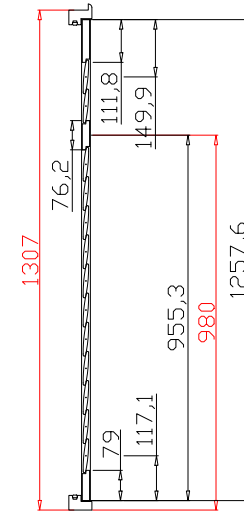

Configuration(窗扇结构): LDL-DRDR,IN ,3Side

Tilt rod type(拉杆类型): Easy Tilt (齿轮拉杆)

Louvre Quantity(叶片数量): 56

Louvre Size(叶片尺寸): 486.1mm

Rail Size(上下板尺寸): 538.1mm

Order No(订单号):DG546-HOME Joanne Sinclair

Item(序号): 1

Room(房间号): Living room

Louvre Size(叶片类型): 89mm

Astrigal Stile 41.3mm, Deep BullNose Z Frame 38mm

2

11

R

**NOTES:**

Shutter Color: Natural Stone(覆盖色)

Louvre Size(叶片尺寸): 446mm

Rail Size(上下板尺寸): 498mm

Order No(订单号):DG546-HOME Joanne Sinclair

Item(序号): 2

Room(房间号): Hall

Louvre Size(叶片类型): 89mm

2  
11

**NOTES:**

Order No(订单号):DG546-HOME Joanne Sinclair  
 Item(序号): 3  
 Room(房间号): Front Bedroom  
 Louvre Size(叶片类型): 89mm  
 Astrigal Stile 41.3mm, Deep BullNose Z Frame 38mm