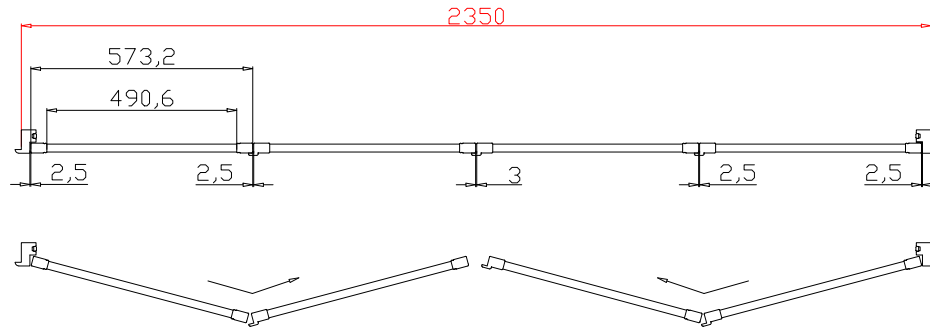

Configuration(窗扇结构): LDL-DRDR,IN ,3Side

Tilt rod type(拉杆类型): Easy Tilt (齿轮拉杆)

Louvre Quantity(叶片数量): 56

Louvre Size(叶片尺寸): 486.1mm

Rail Size(上下板尺寸): 538.1mm

Order No(订单号):DG546-HOME Joanne Sinclair

Item(序号): 1

Louvre Size(叶片尺寸): 446mm

Rail Size(上下板尺寸): 498mm

Order No(订单号):DG546-HOME Joanne Sinclair

Item(序号): 2

Room(房间号): Hall

Louvre Size(叶片类型): 89mm

2  
11

**NOTES:**

Shutter Color: Natural Stone(覆盖色)  
 Hinges Color: Bisque(肉桂色)  
 Qty(数量): 1  
 Material(材质): Balmoral Pine Wood (松木)  
 Configuration(窗扇结构): LDL-DRDR,IN ,3Side  
 Tilt rod type(拉杆类型): Easy Tilt (齿轮拉杆)  
 Louvre Quantity(叶片数量): 52  
 Louvre Size(叶片尺寸): 488.6mm  
 Rail Size(上下板尺寸): 540.6mm

Order No(订单号):DG546-HOME Joanne Sinclair  
 Item(序号): 3  
 Room(房间号): Front Bedroom  
 Louvre Size(叶片类型): 89mm  
 Astrigal Stile 41.3mm, Deep BullNose Z Frame 38mm