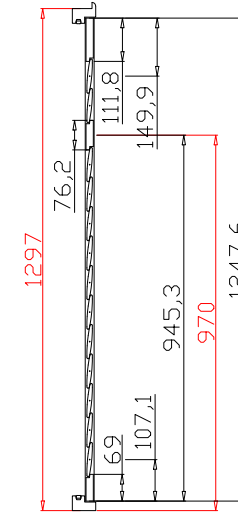

Configuration(窗扇结构): LDL-DRDR,IN ,3Side

Tilt rod type(拉杆类型): Easy Tilt (齿轮拉杆)

Louvre Quantity(叶片数量): 56

Louvre Size(叶片尺寸): 486.1mm

Rail Size(上下板尺寸): 538.1mm

Order No(订单号):DG546-HOME Joanne Sinclair

Item(序号): 1

Louvre Size(叶片尺寸): 446mm

Rail Size(上下板尺寸): 498mm

Order No(订单号):DG546-HOME Joanne Sinclair

Item(序号): 2

Room(房间号): Hall

Louvre Size(叶片类型): 89mm

2  
11

**NOTES:**

Shutter Color: Natural Stone(覆盖色)  
 Hinges Color: Bisque(肉桂色)  
 Qty(数量): 1  
 Material(材质): Balmoral Pine Wood (松木)  
 Configuration(窗扇结构): LDL-DRDR,IN ,3Side  
 Tilt rod type(拉杆类型): Easy Tilt (齿轮拉杆)  
 Louvre Quantity(叶片数量): 52  
 Louvre Size(叶片尺寸): 488.6mm  
 Rail Size(上下板尺寸): 540.6mm

Order No(订单号):DG546-HOME Joanne Sinclair  
 Item(序号): 3  
 Room(房间号): Front Bedroom  
 Louvre Size(叶片类型): 89mm  
 Astrigal Stile 41.3mm, Deep BullNose Z Frame 38mm