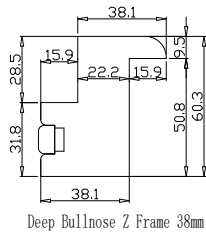

Configuration(窗扇结构): LDL-DRDR,IN ,3Side

Tilt rod type(拉杆类型): Easy Tilt (齿轮拉杆)

Louvre Quantity(叶片数量): 56

Louvre Size(叶片尺寸): 486.1mm

Rail Size(上下板尺寸): 538.1mm

Order No(订单号):DG546-HOME Joanne Sinclair

Item(序号): 1

Louvre Size(叶片尺寸): 446mm

Rail Size(上下板尺寸): 498mm

Order No(订单号):DG546-HOME Joanne Sinclair

Item(序号): 2

Room(房间号): Hall

Louvre Size(叶片类型): 89mm

2  
11

**NOTES:**

Shutter Color: Natural Stone(覆盖色)  
 Hinges Color: Bisque(肉桂色)  
 Qty(数量): 1  
 Material(材质): Balmoral Pine Wood (松木)  
 Configuration(窗扇结构): LDL-DRDR,IN ,3Side  
 Tilt rod type(拉杆类型): Easy Tilt (齿轮拉杆)  
 Louvre Quantity(叶片数量): 52  
 Louvre Size(叶片尺寸): 488.6mm  
 Rail Size(上下板尺寸): 540.6mm

Order No(订单号):DG546-HOME Joanne Sinclair  
 Item(序号): 3  
 Room(房间号): Front Bedroom  
 Louvre Size(叶片类型): 89mm  
 Astrigal Stile 41.3mm, Deep BullNose Z Frame 38mm