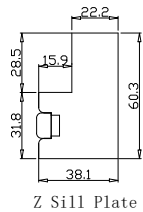

Batten:
3*10*2400 (mm)*2
3*10*650 (mm)*1
Natural Stone(覆盖色)

NOTES:

Shutter Color: Natural Stone(覆盖色)

Hinges Color: Bisque (肉桂色)

Qty(数量): 1

Material(材质): Balmoral Pine Wood (松木)

Configuration(窗扇结构): LDL-DRDR,IN ,3Side

Tilt rod type(拉杆类型): Easy Tilt (齿轮拉杆)

Louvre Quantity(叶片数量): 56

Louvre Size(叶片尺寸): 486.1mm

Rail Size(上下板尺寸): 538.1mm

Order No(订单号):DG546-HOME Joanne Sinclair

Item(序号): 1

Room(房间号): Living room

Louvre Size(叶片类型): 89mm

Astrigal Stile 41.3mm, Deep BullNose Z Frame 38mm