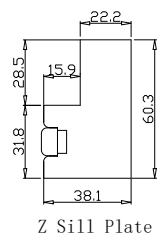

Configuration(窗扇结构): LDL-DRDR,IN ,3Side

Tilt rod type(拉杆类型): Easy Tilt (齿轮拉杆)

Louvre Quantity(叶片数量): 56

Louvre Size(叶片尺寸): 486.1mm

Rail Size(上下板尺寸): 538.1mm

Order No(订单号):DG546-HOME Joanne Sinclair

Item(序号): 1

Room(房间号): Living room

Louvre Size(叶片类型): 89mm

Astrigal Stile 41.3mm, Deep BullNose Z Frame 38mm

2

11

R

**NOTES:**

Shutter Color: Natural Stone(覆盖色)

Louvre Size(叶片尺寸): 446mm

Rail Size(上下板尺寸): 498mm

Order No(订单号):DG546-HOME Joanne Sinclair

Item(序号): 2

Room(房间号): Hall

Louvre Size(叶片类型): 89mm

2  
11

**NOTES:**