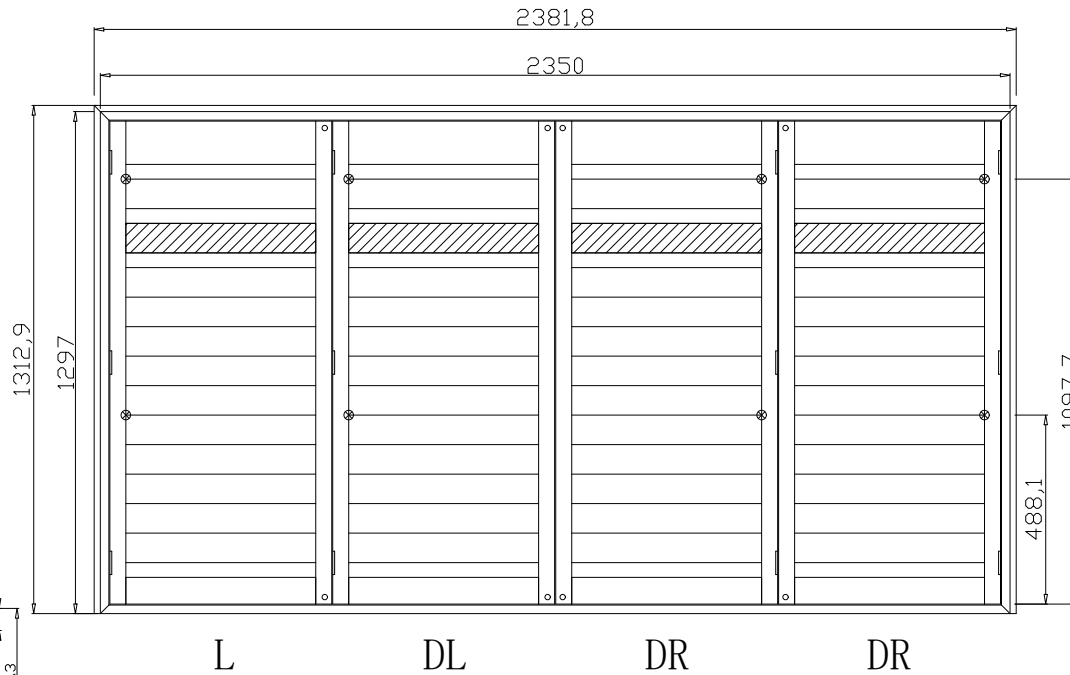

Configuration(窗扇结构): LDL-DRDR,IN ,3Side

Tilt rod type(拉杆类型): Easy Tilt (齿轮拉杆)

Louvre Quantity(叶片数量): 56

Louvre Size(叶片尺寸): 486.1mm

Rail Size(上下板尺寸): 538.1mm

Order No(订单号):DG546-HOME Joanne Sinclair

Item(序号): 1

Louvre Size(叶片尺寸): 446mm

Rail Size(上下板尺寸): 498mm

Order No(订单号):DG546-HOME Joanne Sinclair

Item(序号): 2

Room(房间号): Hall

Louvre Size(叶片类型): 89mm

2  
11

**NOTES:**

Shutter Color: Natural Stone(覆盖色)  
 Hinges Color: Bisque(肉桂色)  
 Qty(数量): 1  
 Material(材质): Balmoral Pine Wood (松木)  
 Configuration(窗扇结构): LDL-DRDR,IN ,3Side  
 Tilt rod type(拉杆类型): Easy Tilt (齿轮拉杆)  
 Louvre Quantity(叶片数量): 52  
 Louvre Size(叶片尺寸): 488.6mm  
 Rail Size(上下板尺寸): 540.6mm

Order No(订单号):DG546-HOME Joanne Sinclair  
 Item(序号): 3  
 Room(房间号): Front Bedroom  
 Louvre Size(叶片类型): 89mm  
 Astrigal Stile 41.3mm, Deep BullNose Z Frame 38mm