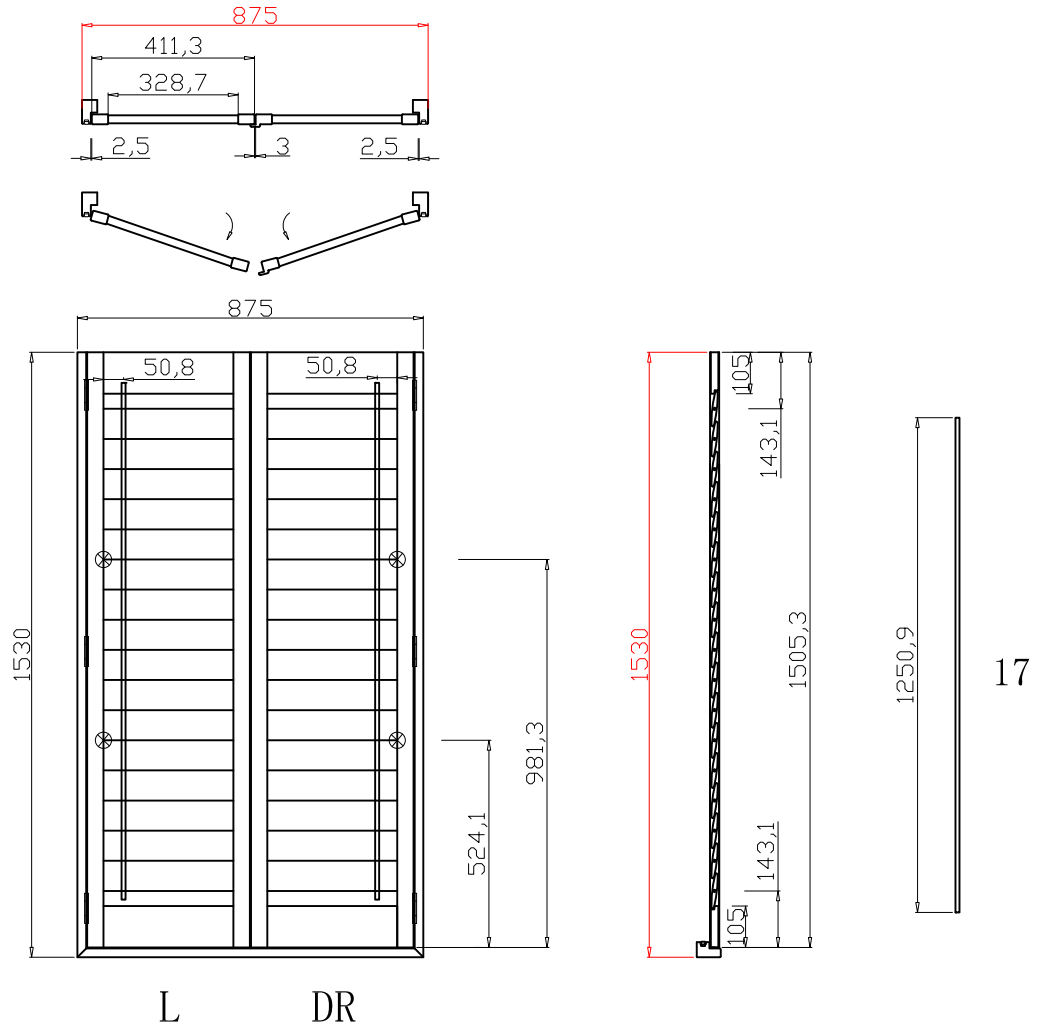

Louvre Quantity(叶片数量): 28

Louvre Size(叶片尺寸): 416.7mm

Rail Size(上下板尺寸): 468.7mm

Order No(订单号): DG537-RAIN 1263 KELLY

Item(序号): 2

Room(房间号): LOUNGE 2

Louvre Size(叶片类型): 89mm

Astrigal Stile 41.3mm, Vintage L Frame 60mm

60mm Vintage L

NOTES:

Shutter Color: Timeless White(覆盖色)
 Hinges Color: White(白色)
 Qty(数量): 1
 Material(材质): Paulownia Range(泡桐)
 Configuration(窗扇结构): L-DR,IN, 3Side,
 Tilt rod type(拉杆类型): Off Set Tilt(偏移拉杆)
 Louvre Quantity(叶片数量): 34
 Louvre Size(叶片尺寸): 326.7mm
 Rail Size(上下板尺寸): 378.7mm

Rail Size(上下板尺寸): 378.7mm

Order No(订单号): DG537-RAIN 1263 KELLY

Item(序号): 4

Room(房间号): WINDOW 4

Louvre Size(叶片类型): 89mm

60mm Vintage L

NOTES:

Shutter Color: Timeless White(覆盖色)

Louvre Size(叶片尺寸): 376.7mm

Rail Size(上下板尺寸): 428.7mm

Order No(订单号):DG537-RAIN 1263 KELLY

Item(序号): 5

Room(房间号): KITCHEN

Louvre Size(叶片类型): 89mm

Deep Plain L Frame 60mm

NOTES: