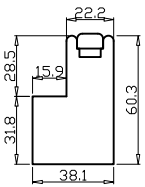

Louvre Quantity(叶片数量): 28

Louvre Size(叶片尺寸): 416.7mm

Rail Size(上下板尺寸): 468.7mm

Order No(订单号):DG537-RAIN 1263 KELLY

Item(序号): 1

Room(房间号): LOUNGE 1

Louvre Size(叶片类型): 89mm

60mm Vintage L

Louvre Size(叶片尺寸): 376.7mm

Rail Size(上下板尺寸): 428.7mm

Order No(订单号):DG537-RAIN 1263 KELLY

Item(序号): 5

Room(房间号): KITCHEN

Louvre Size(叶片类型): 89mm

Deep Plain L Frame 60mm

NOTES:

Louvre Size(叶片尺寸): 179.2mm

Rail Size(上下板尺寸): 231.2mm

Order No(订单号):DG537-RAIN 1263 KELLY

Item(序号): 6

Room(房间号): CLOAKROOM

Louvre Size(叶片类型): 89mm

Astragal Stile 41.3mm, Deep Plain L Frame 60mm

Deep Plain L Frame 60mm

Louvre Quantity(叶片数量): 12

Louvre Size(叶片尺寸): 316.7mm

Rail Size(上下板尺寸): 368.7mm

Order No(订单号): DG537-RAIN 1263 KELLY

Item(序号): 7

Room(房间号): BEDROOM

Louvre Size(叶片类型): 89mm

60mm Vintage L