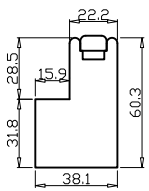

Louvre Quantity(叶片数量): 28

Louvre Size(叶片尺寸): 416.7mm

Rail Size(上下板尺寸): 468.7mm

Order No(订单号):DG537-RAIN 1263 KELLY

Item(序号): 1

Room(房间号): LOUNGE 1

Louvre Size(叶片类型): 89mm

60mm Vintage L

Louvre Quantity(叶片数量): 28

Louvre Size(叶片尺寸): 416.7mm

Rail Size(上下板尺寸): 468.7mm

Order No(订单号): DG537-RAIN 1263 KELLY

Item(序号): 2

Room(房间号): LOUNGE 2

Louvre Size(叶片类型): 89mm

Astrigal Stile 41.3mm, Vintage L Frame 60mm

Louvre Size(叶片尺寸): 376.7mm

Rail Size(上下板尺寸): 428.7mm

Order No(订单号):DG537-RAIN 1263 KELLY

Item(序号): 5

Room(房间号): KITCHEN

Louvre Size(叶片类型): 89mm

Deep Plain L Frame 60mm

NOTES:

Louvre Size(叶片尺寸): 179.2mm

Rail Size(上下板尺寸): 231.2mm

Order No(订单号):DG537-RAIN 1263 KELLY

Item(序号): 6

Room(房间号): CLOAKROOM

Louvre Size(叶片类型): 89mm

Astragal Stile 41.3mm, Deep Plain L Frame 60mm

Deep Plain L Frame 60mm