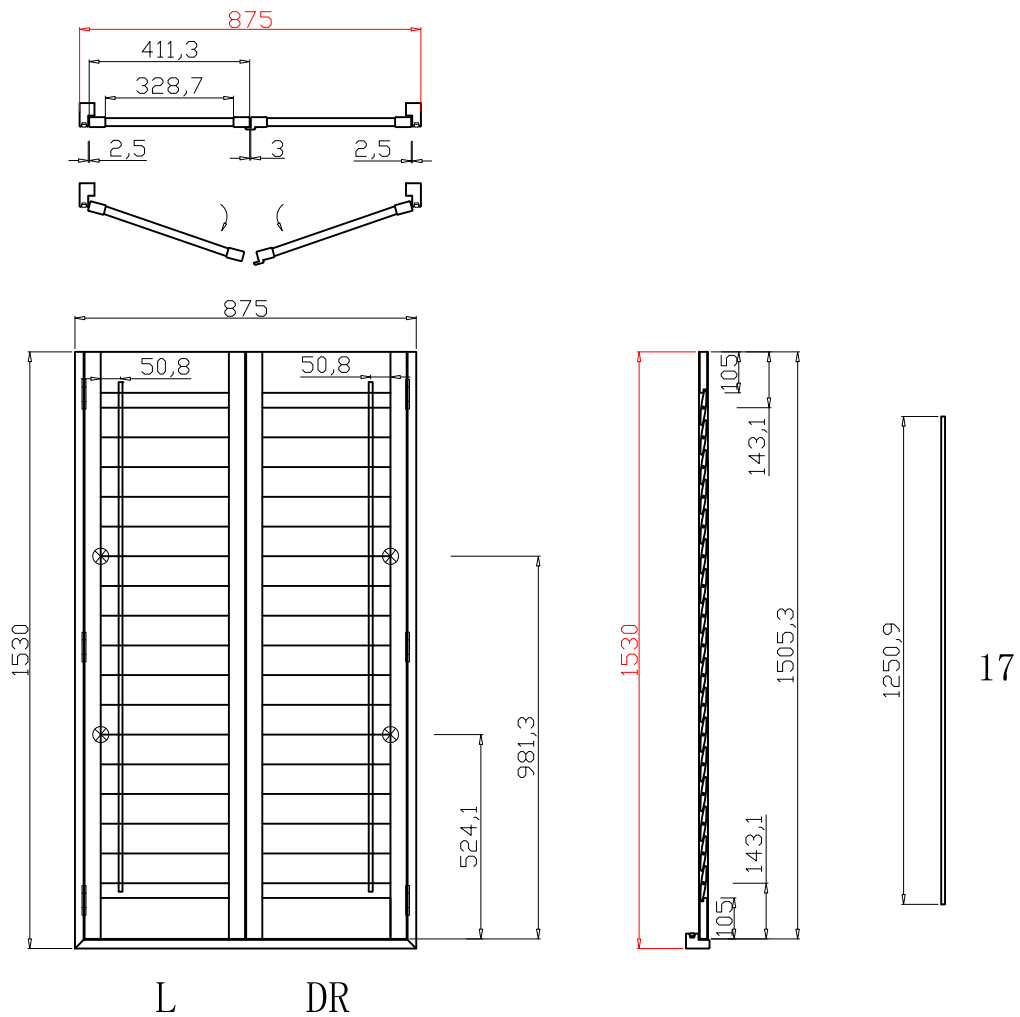

NOTES:

Shutter Color: Timeless White(覆盖色)

Hinges Color: White(白色)

Qty(数量): 1

Material(材质): Paulownia Range(泡桐)

Configuration(窗扇结构): L-DR,IN, 3Side, Astrigal Stile 41.3mm, Vintage L Frame 60mm

Tilt rod type(拉杆类型): Off Set Tilt(偏移拉杆)

Louvre Quantity(叶片数量): 34

Louvre Size(叶片尺寸): 326.7mm

Rail Size(上下板尺寸): 378.7mm

Order No(订单号): DG537-RAIN 1263 KELLY

Item(序号): 4

Room(房间号): WINDOW 4

Louvre Size(叶片类型): 89mm