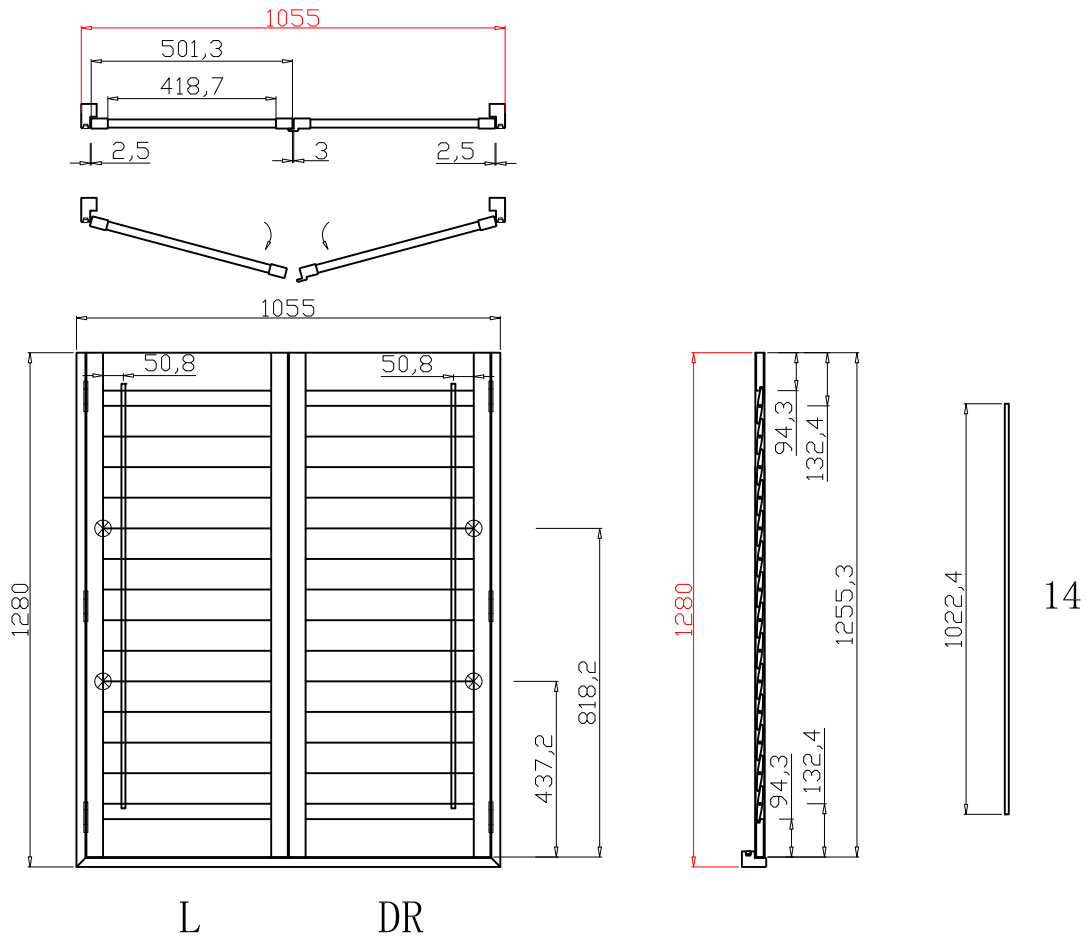

Louvre Quantity(叶片数量): 28

Louvre Size(叶片尺寸): 416.7mm

Rail Size(上下板尺寸): 468.7mm

Order No(订单号):DG537-RAIN 1263 KELLY

Item(序号): 1

Room(房间号): LOUNGE 1

Louvre Size(叶片类型): 89mm

60mm Vintage L

Louvre Quantity(叶片数量): 28

Louvre Size(叶片尺寸): 416.7mm

Rail Size(上下板尺寸): 468.7mm

Order No(订单号): DG537-RAIN 1263 KELLY

Item(序号): 2

Room(房间号): LOUNGE 2

Louvre Size(叶片类型): 89mm

Astrigal Stile 41.3mm, Vintage L Frame 60mm

Rail Size(上下板尺寸): 378.7mm

Order No(订单号): DG537-RAIN 1263 KELLY

Item(序号): 4

Room(房间号): WINDOW 4

Louvre Size(叶片类型): 89mm

60mm Vintage L

NOTES:

Shutter Color: Timeless White(覆盖色)

Louvre Size(叶片尺寸): 376.7mm

Rail Size(上下板尺寸): 428.7mm

Order No(订单号):DG537-RAIN 1263 KELLY

Item(序号): 5

Room(房间号): KITCHEN

Louvre Size(叶片类型): 89mm

Deep Plain L Frame 60mm

NOTES: