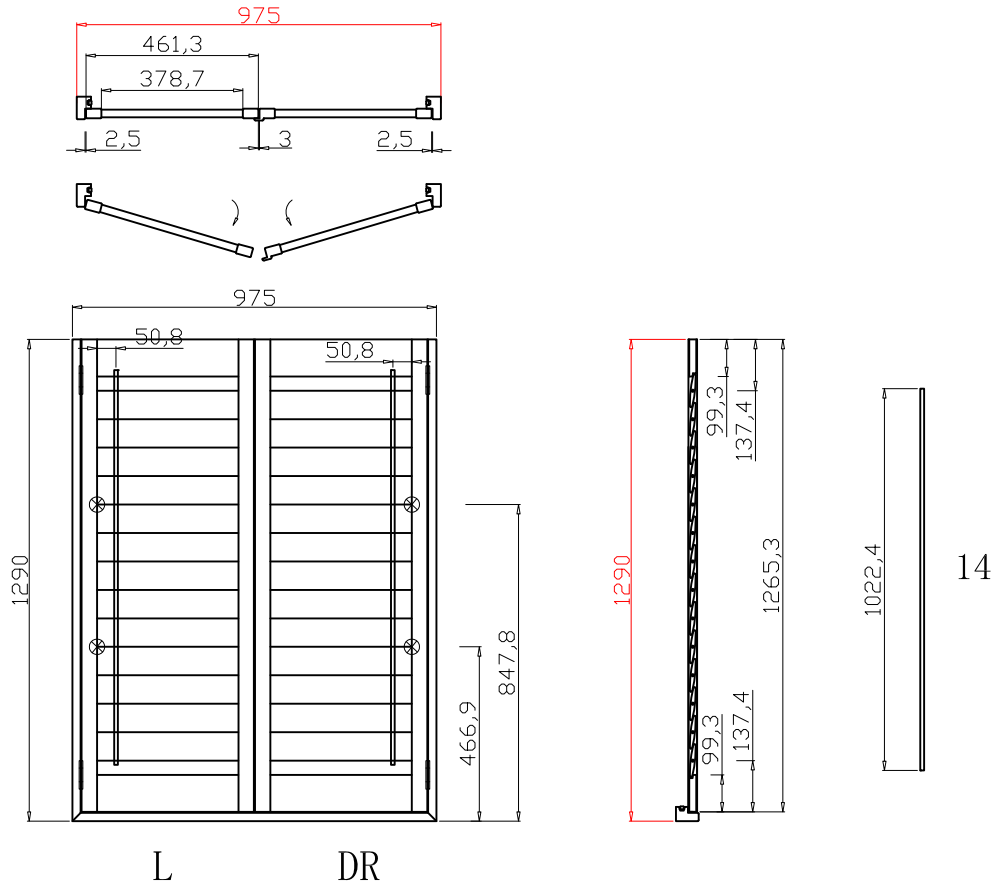

Qty(数量): 1

Material(材质): Paulownia Range(泡桐)

Configuration(窗扇结构): L-DR,IN, 3Side, Astrigal Stile 41.3mm, Vintage L Frame 60mm

Tilt rod type(拉杆类型): Off Set Tilt(偏移拉杆)

Louvre Quantity(叶片数量): 34

Louvre Size(叶片尺寸): 326.7mm

Rail Size(上下板尺寸): 378.7mm

Order No(订单号): DG537-RAIN 1263 KELLY

Item(序号): 4

Room(房间号): WINDOW 4

Louvre Size(叶片类型): 89mm

60mm Vintage L

NOTES:

Shutter Color: Timeless White(覆盖色)

Louvre Size(叶片尺寸): 376.7mm

Rail Size(上下板尺寸): 428.7mm

Order No(订单号):DG537-RAIN 1263 KELLY

Item(序号): 5

Room(房间号): KITCHEN

Louvre Size(叶片类型): 89mm

Deep Plain L Frame 60mm

NOTES:

Louvre Size(叶片尺寸): 179.2mm

Rail Size(上下板尺寸): 231.2mm

Order No(订单号):DG537-RAIN 1263 KELLY

Item(序号): 6

Room(房间号): CLOAKROOM

Louvre Size(叶片类型): 89mm

Astragal Stile 41.3mm, Deep Plain L Frame 60mm

Deep Plain L Frame 60mm