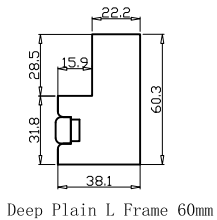

Louvre Size(叶片尺寸): 376.7mm

Rail Size(上下板尺寸): 428.7mm

Order No(订单号):DG537-RAIN 1263 KELLY

Item(序号): 5

Room(房间号): KITCHEN

Louvre Size(叶片类型): 89mm

Deep Plain L Frame 60mm

NOTES:

Louvre Size(叶片尺寸): 179.2mm

Rail Size(上下板尺寸): 231.2mm

Order No(订单号):DG537-RAIN 1263 KELLY

Item(序号): 6

Room(房间号): CLOAKROOM

Louvre Size(叶片类型): 89mm

Astragal Stile 41.3mm, Deep Plain L Frame 60mm

Deep Plain L Frame 60mm

Louvre Quantity(叶片数量): 12

Louvre Size(叶片尺寸): 316.7mm

Rail Size(上下板尺寸): 368.7mm

Order No(订单号): DG537-RAIN 1263 KELLY

Item(序号): 7

Room(房间号): BEDROOM

Louvre Size(叶片类型): 89mm

60mm Vintage L