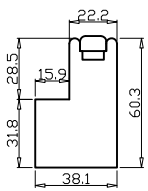

Qty(数量): 1

Material(材质): Paulownia Range(泡桐)

Configuration(窗扇结构): L-DR,IN, 3Side, Astrigal Stile 41.3mm, Vintage L Frame 60mm

Tilt rod type(拉杆类型): Off Set Tilt(偏移拉杆)

Louvre Quantity(叶片数量): 34

Louvre Size(叶片尺寸): 326.7mm

Rail Size(上下板尺寸): 378.7mm

Order No(订单号): DG537-RAIN 1263 KELLY

Item(序号): 4

Room(房间号): WINDOW 4

Louvre Size(叶片类型): 89mm

60mm Vintage L

NOTES:

Shutter Color: Timeless White(覆盖色)

Louvre Size(叶片尺寸): 376.7mm

Rail Size(上下板尺寸): 428.7mm

Order No(订单号):DG537-RAIN 1263 KELLY

Item(序号): 5

Room(房间号): KITCHEN

Louvre Size(叶片类型): 89mm

Deep Plain L Frame 60mm

NOTES:

Louvre Size(叶片尺寸): 179.2mm

Rail Size(上下板尺寸): 231.2mm

Order No(订单号):DG537-RAIN 1263 KELLY

Item(序号): 6

Room(房间号): CLOAKROOM

Louvre Size(叶片类型): 89mm

Astragal Stile 41.3mm, Deep Plain L Frame 60mm

Deep Plain L Frame 60mm