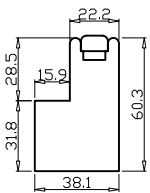

Louvre Quantity(叶片数量): 28

Louvre Size(叶片尺寸): 416.7mm

Rail Size(上下板尺寸): 468.7mm

Order No(订单号):DG537-RAIN 1263 KELLY

Item(序号): 1

Room(房间号): LOUNGE 1

Louvre Size(叶片类型): 89mm

60mm Vintage L

Louvre Quantity(叶片数量): 28

Louvre Size(叶片尺寸): 416.7mm

Rail Size(上下板尺寸): 468.7mm

Order No(订单号): DG537-RAIN 1263 KELLY

Item(序号): 2

Room(房间号): LOUNGE 2

Louvre Size(叶片类型): 89mm

Astrigal Stile 41.3mm, Vintage L Frame 60mm

60mm Vintage L

NOTES:

Shutter Color: Timeless White(覆盖色)
 Hinges Color: White(白色)
 Qty(数量): 1
 Material(材质): Paulownia Range(泡桐)
 Configuration(窗扇结构): L-DR,IN, 3Side,
 Tilt rod type(拉杆类型): Off Set Tilt(偏移拉杆)
 Louvre Quantity(叶片数量): 34
 Louvre Size(叶片尺寸): 326.7mm
 Rail Size(上下板尺寸): 378.7mm

Louvre Size(叶片尺寸): 376.7mm

Rail Size(上下板尺寸): 428.7mm

Order No(订单号):DG537-RAIN 1263 KELLY

Item(序号): 5

Room(房间号): KITCHEN

Louvre Size(叶片类型): 89mm

Deep Plain L Frame 60mm

NOTES: