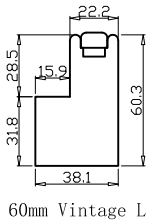

60mm Vintage L

60mm Vintage L