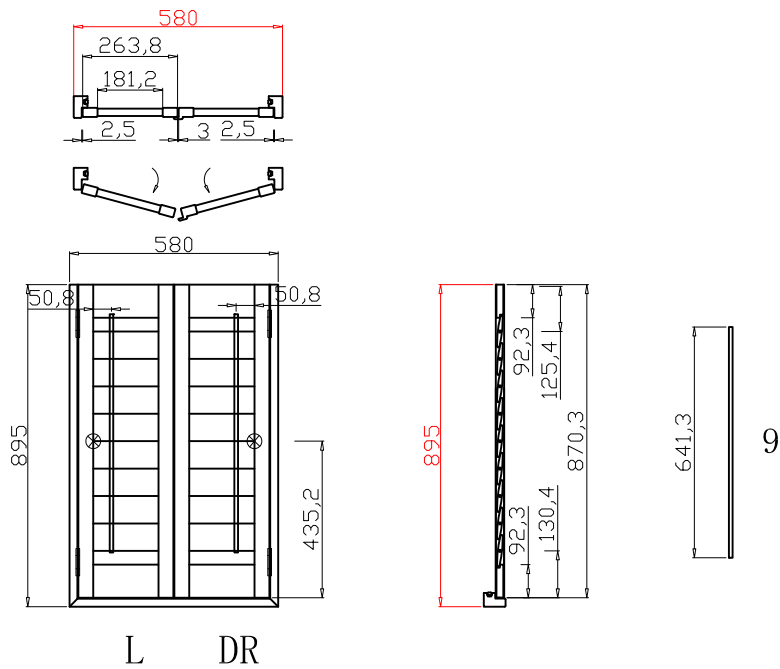

Louvre Size(叶片尺寸): 376.7mm

Rail Size(上下板尺寸): 428.7mm

Order No(订单号):DG537-RAIN 1263 KELLY

Item(序号): 5

Room(房间号): KITCHEN

Louvre Size(叶片类型): 89mm

Deep Plain L Frame 60mm

NOTES:

Louvre Size(叶片尺寸): 179.2mm

Rail Size(上下板尺寸): 231.2mm

Order No(订单号):DG537-RAIN 1263 KELLY

Item(序号): 6

Room(房间号): CLOAKROOM

Louvre Size(叶片类型): 89mm

Astragal Stile 41.3mm, Deep Plain L Frame 60mm

Deep Plain L Frame 60mm