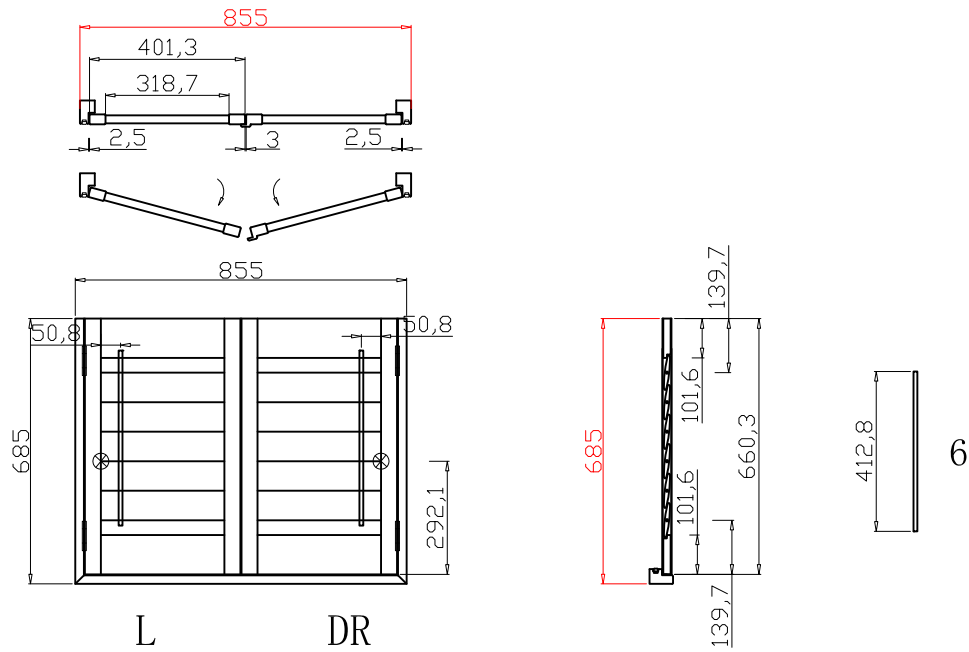

Louvre Size(叶片尺寸): 376.7mm

Rail Size(上下板尺寸): 428.7mm

Order No(订单号):DG537-RAIN 1263 KELLY

Item(序号): 5

Room(房间号): KITCHEN

Louvre Size(叶片类型): 89mm

Deep Plain L Frame 60mm

NOTES:

Louvre Size(叶片尺寸): 179.2mm

Rail Size(上下板尺寸): 231.2mm

Order No(订单号):DG537-RAIN 1263 KELLY

Item(序号): 6

Room(房间号): CLOAKROOM

Louvre Size(叶片类型): 89mm

Astragal Stile 41.3mm, Deep Plain L Frame 60mm

Deep Plain L Frame 60mm

Louvre Quantity(叶片数量): 12

Louvre Size(叶片尺寸): 316.7mm

Rail Size(上下板尺寸): 368.7mm

Order No(订单号): DG537-RAIN 1263 KELLY

Item(序号): 7

Room(房间号): BEDROOM

Louvre Size(叶片类型): 89mm

60mm Vintage L