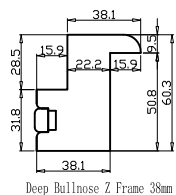

Deep Bullnose Z Frame 38mm