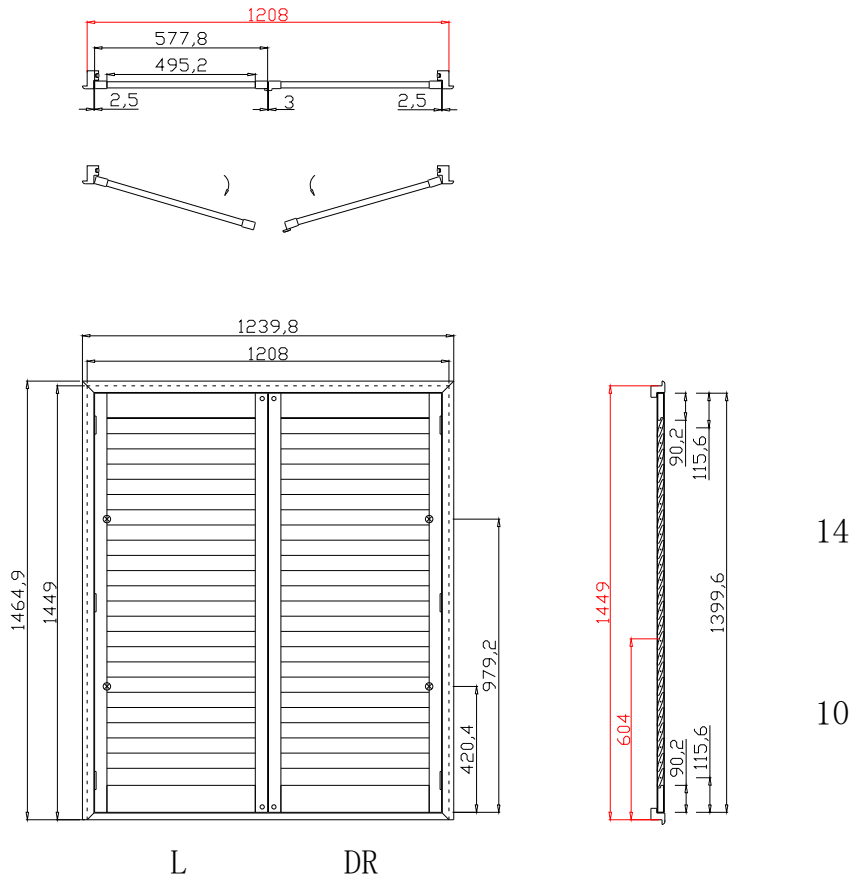

NOTES:

Shutter Color: Timeless White(覆盖色)

Hinges Color: White(白色)

Qty(数量): 1

Material(材质): Paulownia Range(泡桐)

Configuration(窗扇结构): L-DR,IN,3Side Astrigal Stile 41.3mm, Deep BullNose Z Frame 38mm

Tilt rod type(拉杆类型): Easy Tilt (齿条拉杆)

Louvre Quantity(叶片数量): 48

Louvre Size(叶片尺寸): 493.2mm

Rail Size(上下板尺寸): 545.2mm

Order No(订单号):DG348-BAI S359668 CARR

Item(序号): 2

Room(房间号): LIV R

Louvre Size(叶片类型): 64mm