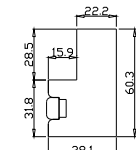

Deep Bullnose Z Frame 38mm

Z Sill Plate