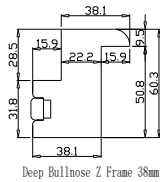

Tilt rod type(拉杆类型): Easy Tilt (齿条拉杆)

Louvre Quantity(叶片数量): 72

Louvre Size(叶片尺寸): 495.4mm

Rail Size(上下板尺寸): 547.4mm

Order No(订单号):DG348-BAI S359668 CARR

Item(序号): 1

Room(房间号): LIV L

Louvre Size(叶片类型): 64mm

Configuration(窗扇结构): L-DR,IN,3Side Astrigal Stile 41.3mm, Deep BullNose Z Frame 38mm

Tilt rod type(拉杆类型): Easy Tilt (齿条拉杆)

Louvre Quantity(叶片数量): 48

Louvre Size(叶片尺寸): 493.2mm

Rail Size(上下板尺寸): 545.2mm

Order No(订单号):DG348-BAI S359668 CARR

Item(序号): 2

Room(房间号): LIV R

Louvre Size(叶片类型): 64mm

Deep Bullnose Z Frame 38mm

Z Sill Plate