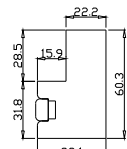

Tilt rod type(拉杆类型): Easy Tilt (齿条拉杆)

Louvre Quantity(叶片数量): 72

Louvre Size(叶片尺寸): 495.4mm

Rail Size(上下板尺寸): 547.4mm

Order No(订单号):DG348-BAI S359668 CARR

Item(序号): 1

Room(房间号): LIV L

Louvre Size(叶片类型): 64mm

Configuration(窗扇结构): L-DR,IN,3Side Astrigal Stile 41.3mm, Deep BullNose Z Frame 38mm

Tilt rod type(拉杆类型): Easy Tilt (齿条拉杆)

Louvre Quantity(叶片数量): 48

Louvre Size(叶片尺寸): 493.2mm

Rail Size(上下板尺寸): 545.2mm

Order No(订单号):DG348-BAI S359668 CARR

Item(序号): 2

Room(房间号): LIV R

Louvre Size(叶片类型): 64mm

Deep Bullnose Z Frame 38mm

Z Sill Plate