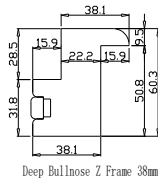

14

10

NOTES:

Shutter Color: Timeless White(覆盖色)

Hinges Color: White(白色)

Qty(数量): 1

Material(材质): Paulownia Range(泡桐)

Configuration(窗扇结构): L-DRDR,IN ,3Side

Tilt rod type(拉杆类型): Easy Tilt (齿条拉杆)

Louvre Quantity(叶片数量): 72

Louvre Size(叶片尺寸): 495.4mm

Rail Size(上下板尺寸): 547.4mm

Order No(订单号):DG348-BAI S359668 CARR

Item(序号): 1

Room(房间号): LIV L

Louvre Size(叶片类型): 64mm

Astrigal Stile 41.3mm, Deep BullNose Z Frame 38mm