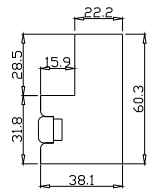

Deep Bullnose Z Frame 38mm

Z Sill Plate

NOTES:

Shutter Color: Timeless White(覆盖色)

Hinges Color: White(白色)

Qty(数量): 1

Material(材质): Balmoral Pine Wood(松木)

Configuration(窗扇结构): L-DRDR,IN ,3Side

Tilt rod type(拉杆类型): Easy Tilt (齿条拉杆)

Louvre Quantity(叶片数量): 51

Louvre Size(叶片尺寸): 475.4mm

Rail Size(上下板尺寸): 527.4mm

Order No(订单号):DG538-HOME Morag Pendleton

Item(序号): 1

Room(房间号): Front Bedroom

Louvre Size(叶片类型): 76mm

Astragal Stile 41.3mm, Deep Bullnose Z Frame 38mm

4

13