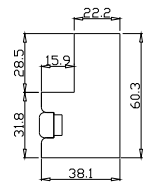

Tilt rod type(拉杆类型): Easy Tilt (齿条拉杆)

Louvre Quantity(叶片数量): 51

Louvre Size(叶片尺寸): 475.4mm

Rail Size(上下板尺寸): 527.4mm

Order No(订单号):DG538-HOME Morag Pendleton

Item(序号): 1

Room(房间号): Front Bedroom

Louvre Size(叶片类型): 76mm

Astragal Stile 41.3mm, Deep Bullnose Z Frame 38mm

4

13

4

13

Deep Bullnose Z Frame 38mm

Z Sill Plate

NOTES:

Louvre Size(叶片尺寸): 475.4mm

Rail Size(上下板尺寸): 527.4mm

Order No(订单号):DG538-HOME Morag Pendleton

Item(序号): 2

Room(房间号): Back Bedroom

Louvre Size(叶片类型): 76mm

Astrigal Stile 41.3mm, Deep Bullnose Z Frame 38mm