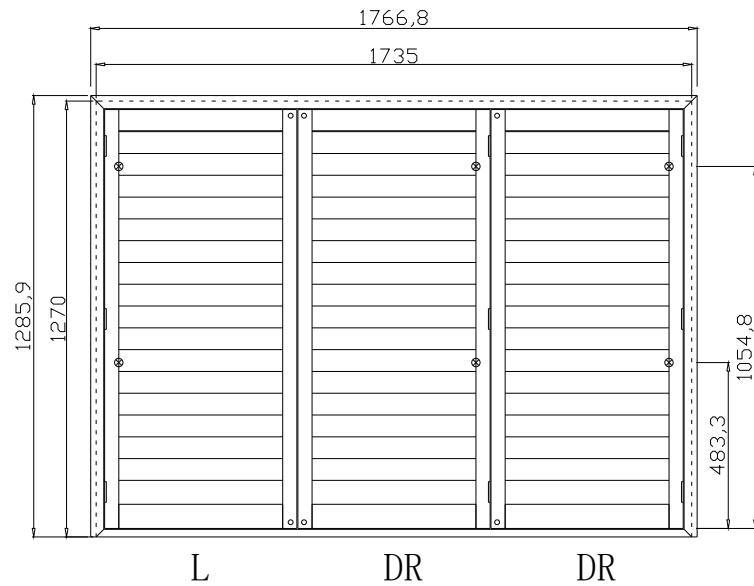

Tilt rod type(拉杆类型): Easy Tilt (齿条拉杆)

Louvre Quantity(叶片数量): 51

Louvre Size(叶片尺寸): 475.4mm

Rail Size(上下板尺寸): 527.4mm

Order No(订单号):DG538-HOME Morag Pendleton

Item(序号): 1

Room(房间号): Front Bedroom

Louvre Size(叶片类型): 76mm

Astragal Stile 41.3mm, Deep Bullnose Z Frame 38mm

4

13

4

13

Deep Bullnose Z Frame 38mm

Z Sill Plate

NOTES:

Louvre Size(叶片尺寸): 475.4mm

Rail Size(上下板尺寸): 527.4mm

Order No(订单号):DG538-HOME Morag Pendleton

Item(序号): 2

Room(房间号): Back Bedroom

Louvre Size(叶片类型): 76mm

Astrigal Stile 41.3mm, Deep Bullnose Z Frame 38mm