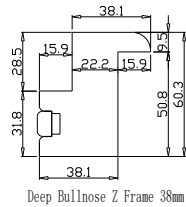

Tilt rod type(拉杆类型): Easy Tilt (齿条拉杆)

Louvre Quantity(叶片数量): 51

Louvre Size(叶片尺寸): 475.4mm

Rail Size(上下板尺寸): 527.4mm

Order No(订单号):DG538-HOME Morag Pendleton

Item(序号): 1

Room(房间号): Front Bedroom

Louvre Size(叶片类型): 76mm

Astragal Stile 41.3mm, Deep Bullnose Z Frame 38mm

4

13

4

13

Deep Bullnose Z Frame 38mm

Z Sill Plate

NOTES:

Louvre Size(叶片尺寸): 475.4mm

Rail Size(上下板尺寸): 527.4mm

Order No(订单号):DG538-HOME Morag Pendleton

Item(序号): 2

Room(房间号): Back Bedroom

Louvre Size(叶片类型): 76mm

Astrigal Stile 41.3mm, Deep Bullnose Z Frame 38mm