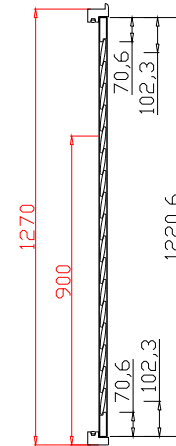

Tilt rod type(拉杆类型): Easy Tilt (齿条拉杆)

Louvre Quantity(叶片数量): 51

Louvre Size(叶片尺寸): 475.4mm

Rail Size(上下板尺寸): 527.4mm

Order No(订单号):DG538-HOME Morag Pendleton

Item(序号): 1

Room(房间号): Front Bedroom

Louvre Size(叶片类型): 76mm

Astragal Stile 41.3mm, Deep Bullnose Z Frame 38mm

4

13

4

13

Deep Bullnose Z Frame 38mm

Z Sill Plate

NOTES:

Louvre Size(叶片尺寸): 475.4mm

Rail Size(上下板尺寸): 527.4mm

Order No(订单号):DG538-HOME Morag Pendleton

Item(序号): 2

Room(房间号): Back Bedroom

Louvre Size(叶片类型): 76mm

Astrigal Stile 41.3mm, Deep Bullnose Z Frame 38mm