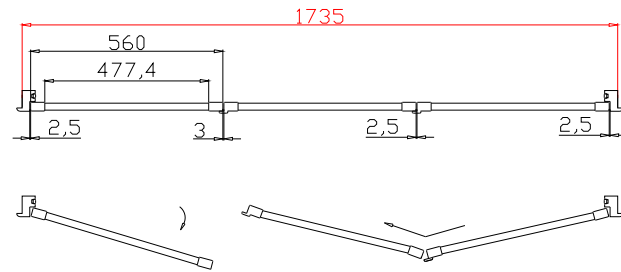

Tilt rod type(拉杆类型): Easy Tilt (齿条拉杆)

Louvre Quantity(叶片数量): 51

Louvre Size(叶片尺寸): 475.4mm

Rail Size(上下板尺寸): 527.4mm

Order No(订单号):DG538-HOME Morag Pendleton

Item(序号): 1

Room(房间号): Front Bedroom

Louvre Size(叶片类型): 76mm

Astragal Stile 41.3mm, Deep Bullnose Z Frame 38mm

4

13

4

13

Deep Bullnose Z Frame 38mm

Z Sill Plate

NOTES:

Louvre Size(叶片尺寸): 475.4mm

Rail Size(上下板尺寸): 527.4mm

Order No(订单号):DG538-HOME Morag Pendleton

Item(序号): 2

Room(房间号): Back Bedroom

Louvre Size(叶片类型): 76mm

Astrigal Stile 41.3mm, Deep Bullnose Z Frame 38mm