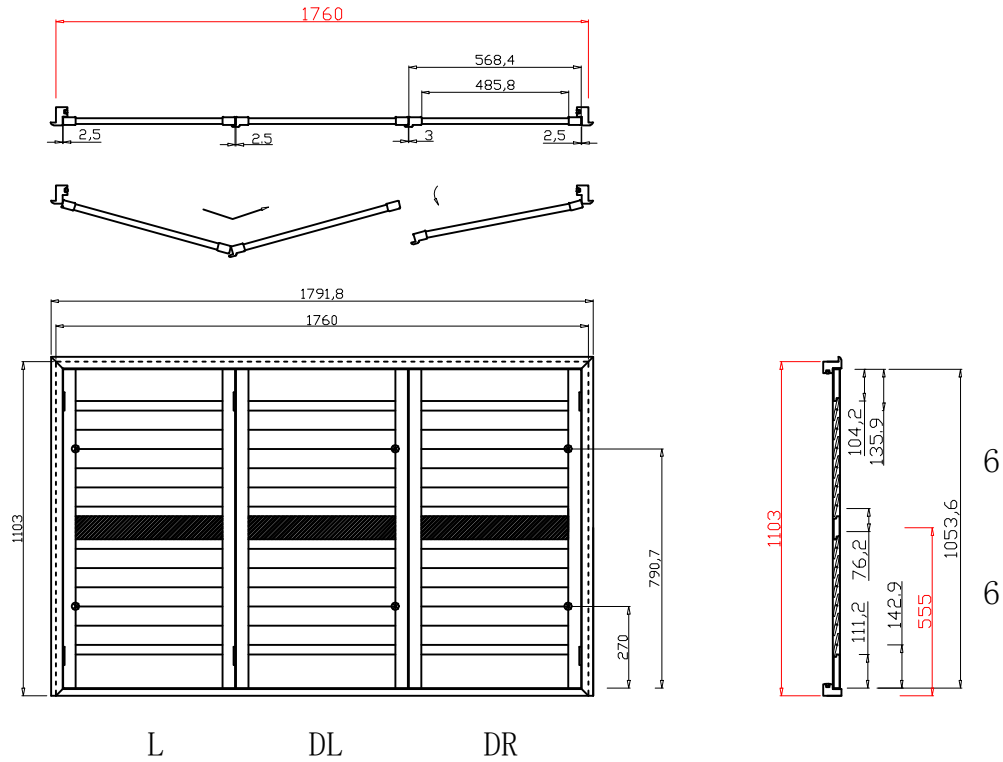

Rail Size(上下板尺寸): 513mm

Order No(订单号): DG530-RAIN ED 5402 HARRIS

Item(序号): 3

Room(房间号): LIVING L

Louvre Size(叶片类型): 76mm

Double Insert L Frame 50mm

**NOTES:**

Shutter Color: Timeless White(覆盖色)

Louvre Size(叶片尺寸): 483.8mm

Rail Size(上下板尺寸): 535.8mm

Order No(订单号): DG530-RAIN ED 5402 HARRIS

Item(序号): 4

Room(房间号): FBED L

Louvre Size(叶片类型): 76mm

**NOTES:**

Shutter Color: Timeless White(覆盖色)

Louvre Size(叶片尺寸): 484.2mm

Rail Size(上下板尺寸): 536.2mm

Order No(订单号): DG530-RAIN ED 5402 HARRIS

Item(序号): 5

Room(房间号): FBED R

Louvre Size(叶片类型): 76mm

**NOTES:**

Shutter Color: Timeless White(覆盖色)