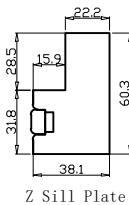

Louvre Size(叶片尺寸): 483.8mm

Rail Size(上下板尺寸): 535.8mm

Order No(订单号): DG530-RAIN ED 5402 HARRIS

Item(序号): 4

Room(房间号): FBED L

Louvre Size(叶片类型): 76mm

**NOTES:**

Shutter Color: Timeless White(覆盖色)

Louvre Size(叶片尺寸): 484.2mm

Rail Size(上下板尺寸): 536.2mm

Order No(订单号): DG530-RAIN ED 5402 HARRIS

Item(序号): 5

Room(房间号): FBED R

Louvre Size(叶片类型): 76mm

**NOTES:**

Shutter Color: Timeless White(覆盖色)