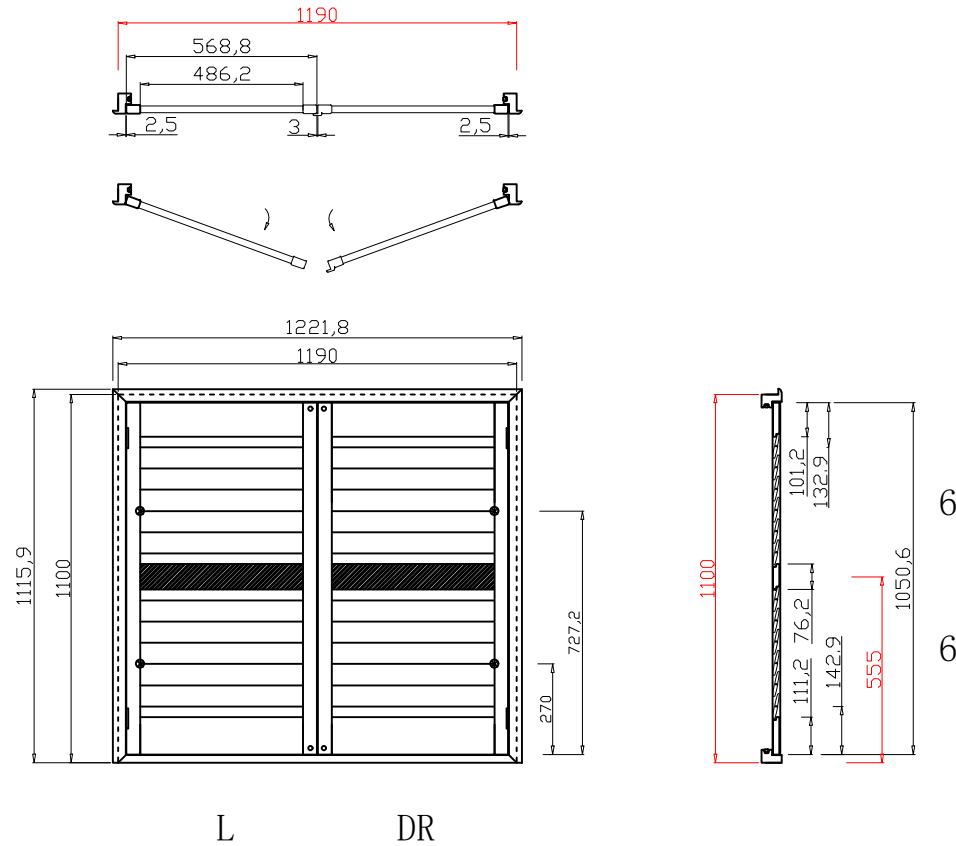

Louvre Size(叶片尺寸): 483.8mm

Rail Size(上下板尺寸): 535.8mm

Order No(订单号): DG530-RAIN ED 5402 HARRIS

Item(序号): 4

Room(房间号): FBED L

Louvre Size(叶片类型): 76mm

**NOTES:**

Shutter Color: Timeless White(覆盖色)

Louvre Size(叶片尺寸): 484.2mm

Rail Size(上下板尺寸): 536.2mm

Order No(订单号): DG530-RAIN ED 5402 HARRIS

Item(序号): 5

Room(房间号): FBED R

Louvre Size(叶片类型): 76mm

**NOTES:**

Shutter Color: Timeless White(覆盖色)