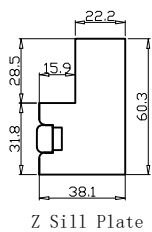

Louvre Size(叶片尺寸): 483.8mm

Rail Size(上下板尺寸): 535.8mm

Order No(订单号): DG530-RAIN ED 5402 HARRIS

Item(序号): 4

Room(房间号): FBED L

Louvre Size(叶片类型): 76mm

**NOTES:**

Shutter Color: Timeless White(覆盖色)

Louvre Size(叶片尺寸): 484.2mm

Rail Size(上下板尺寸): 536.2mm

Order No(订单号): DG530-RAIN ED 5402 HARRIS

Item(序号): 5

Room(房间号): FBED R

Louvre Size(叶片类型): 76mm

**NOTES:**

Shutter Color: Timeless White(覆盖色)

Hinges Color: White(白色)

Qty(数量): 1

Material(材质): Paulownia Range(泡桐)

Configuration(窗扇结构): L-DR, IN, 3Side, Tilt rod type(拉杆类型): Easy Tilt(齿条拉杆)

Louvre Quantity(叶片数量): 24

Louvre Size(叶片尺寸): 341.7mm

Rail Size(上下板尺寸): 393.7mm