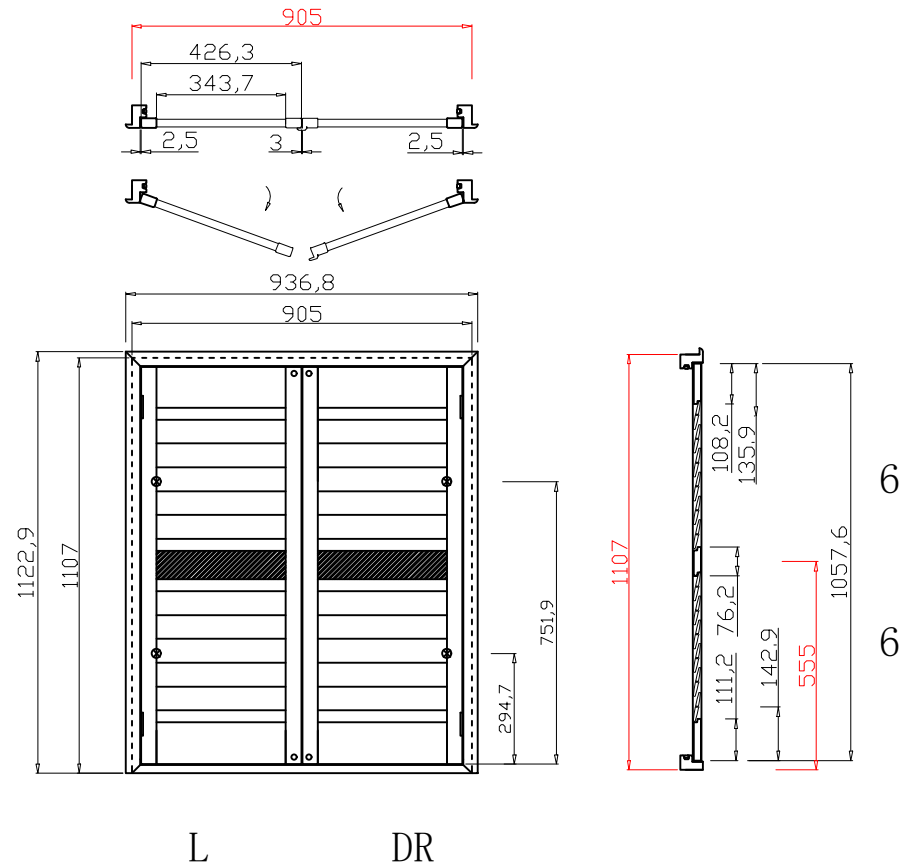

Louvre Size(叶片尺寸): 483.8mm

Rail Size(上下板尺寸): 535.8mm

Order No(订单号): DG530-RAIN ED 5402 HARRIS

Item(序号): 4

Room(房间号): FBED L

Louvre Size(叶片类型): 76mm

**NOTES:**

Shutter Color: Timeless White(覆盖色)

Louvre Size(叶片尺寸): 484.2mm

Rail Size(上下板尺寸): 536.2mm

Order No(订单号): DG530-RAIN ED 5402 HARRIS

Item(序号): 5

Room(房间号): FBED R

Louvre Size(叶片类型): 76mm

**NOTES:**

Shutter Color: Timeless White(覆盖色)

Hinges Color: White(白色)

Qty(数量): 1

Material(材质): Paulownia Range(泡桐)

Configuration(窗扇结构): L-DR, IN, 3Side, Tilt rod type(拉杆类型): Easy Tilt(齿条拉杆)

Louvre Quantity(叶片数量): 24

Louvre Size(叶片尺寸): 341.7mm

Rail Size(上下板尺寸): 393.7mm