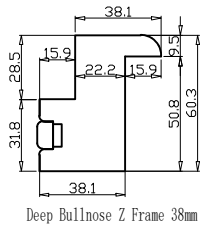

Louvre Size(叶片尺寸): 483.8mm

Rail Size(上下板尺寸): 535.8mm

Order No(订单号): DG530-RAIN ED 5402 HARRIS

Item(序号): 4

Room(房间号): FBED L

Louvre Size(叶片类型): 76mm

**NOTES:**

Shutter Color: Timeless White(覆盖色)

Louvre Size(叶片尺寸): 484.2mm

Rail Size(上下板尺寸): 536.2mm

Order No(订单号): DG530-RAIN ED 5402 HARRIS

Item(序号): 5

Room(房间号): FBED R

Louvre Size(叶片类型): 76mm

**NOTES:**

Shutter Color: Timeless White(覆盖色)

Hinges Color: White(白色)

Qty(数量): 1

Material(材质): Paulownia Range(泡桐)

Configuration(窗扇结构): L-DR, IN, 3Side, Tilt rod type(拉杆类型): Easy Tilt(齿条拉杆)

Louvre Quantity(叶片数量): 24

Louvre Size(叶片尺寸): 341.7mm

Rail Size(上下板尺寸): 393.7mm