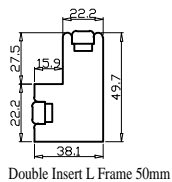

Material(材质): Paulownia Range(泡桐)

Configuration(窗扇结构): LDL-DRDR,IN, 4Side Astrigal 41.3mm, Double Insert L Frame 50mm

Tilt rod type(拉杆类型): Easy tilt rod(齿条拉杆)

Louvre Quantity(叶片数量): 68

Louvre Size(叶片尺寸): 427.3mm

Rail Size(上下板尺寸): 479.3mm

Order No(订单号): DG530-RAIN ED 5402 HARRIS

Item(序号): 2

Room(房间号): LIVING M

Louvre Size(叶片类型): 76mm

Double Insert L Frame 50mm

**NOTES:**

Shutter Color: Timeless White(覆盖色)

Louvre Size(叶片尺寸): 483.8mm

Rail Size(上下板尺寸): 535.8mm

Order No(订单号): DG530-RAIN ED 5402 HARRIS

Item(序号): 4

Room(房间号): FBED L

Louvre Size(叶片类型): 76mm

**NOTES:**

Shutter Color: Timeless White(覆盖色)

Louvre Size(叶片尺寸): 484.2mm

Rail Size(上下板尺寸): 536.2mm

Order No(订单号): DG530-RAIN ED 5402 HARRIS

Item(序号): 5

Room(房间号): FBED R

Louvre Size(叶片类型): 76mm

**NOTES:**

Shutter Color: Timeless White(覆盖色)