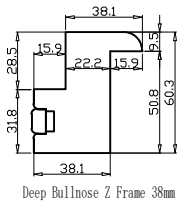

Rail Size(上下板尺寸): 513mm

Order No(订单号): DG530-RAIN ED 5402 HARRIS

Item(序号): 3

Room(房间号): LIVING L

Louvre Size(叶片类型): 76mm

Double Insert L Frame 50mm

**NOTES:**

Shutter Color: Timeless White(覆盖色)

Louvre Size(叶片尺寸): 483.8mm

Rail Size(上下板尺寸): 535.8mm

Order No(订单号): DG530-RAIN ED 5402 HARRIS

Item(序号): 4

Room(房间号): FBED L

Louvre Size(叶片类型): 76mm

**NOTES:**

Shutter Color: Timeless White(覆盖色)

Louvre Size(叶片尺寸): 484.2mm

Rail Size(上下板尺寸): 536.2mm

Order No(订单号): DG530-RAIN ED 5402 HARRIS

Item(序号): 5

Room(房间号): FBED R

Louvre Size(叶片类型): 76mm

**NOTES:**

Shutter Color: Timeless White(覆盖色)