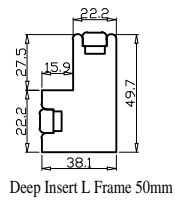

Deep Insert L Frame 50mm

NOTES:

Shutter Color: Timeless White(覆盖色)

Hinges Color: White(白色)

Qty(数量): 1

Material(材质): Balmoral Pine Wood(松木)

Configuration(窗扇结构): R,IN, 4Side, Butt41.3mm, Deep Insert L Frame 50mm

Tilt rod type(拉杆类型): Easy tilt rod(齿条拉杆)

Louvre Quantity(叶片数量): 14

Louvre Size(叶片尺寸): 421mm

Rail Size(上下板尺寸): 473mm

Order No(订单号): DG521-GOLD GC 8195 Doherty

Item(序号): 3

Room(房间号): Lounge RH 3

Louvre Size(叶片类型): 89mm