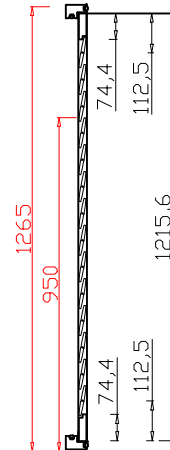

3

11

R

NOTES:

Shutter Color: Timeless White(覆盖色)

Hinges Color: White(白色)

Qty(数量): 1

Material(材质): Balmoral Pine Wood(松木)

Configuration(窗扇结构): R,IN, 4Side, Butt41.3mm, Deep Insert L Frame 50mm

Tilt rod type(拉杆类型): Easy tilt rod(齿条拉杆)

Louvre Quantity(叶片数量): 14

Louvre Size(叶片尺寸): 451mm

Rail Size(上下板尺寸): 503mm

Order No(订单号): DG521-GOLD GC 8195 Doherty

Item(序号): 4

Room(房间号): Lounge RH 4

Louvre Size(叶片类型): 89mm