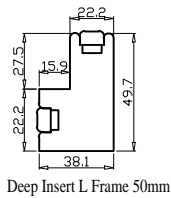

3

11

L

Deep Insert L Frame 50mm

Batten:
20*3*2400 (mm)*10
Timeless White(覆盖色)

NOTES:

Shutter Color: Timeless White(覆盖色)

Hinges Color: White(白色)

Qty(数量): 1

Material(材质): Balmoral Pine Wood(松木)

Configuration(窗扇结构): L,IN, 4Side, Butt41.3mm, Deep Insert L Frame 50mm

Tilt rod type(拉杆类型): Easy tilt rod(齿条拉杆)

Louvre Quantity(叶片数量): 14

Louvre Size(叶片尺寸): 451mm

Rail Size(上下板尺寸): 503mm

Order No(订单号):DG521-GOLD GC 8195 Doherty

Item(序号): 1

Room(房间号): Lounge RH 1

Louvre Size(叶片类型): 89mm

3
11

L

NOTES:

Louvre Size(叶片尺寸): 451mm

Rail Size(上下板尺寸): 503mm

Order No(订单号): DG521-GOLD GC 8195 Doherty

Item(序号): 4

Room(房间号): Lounge RH 4

Louvre Size(叶片类型): 89mm