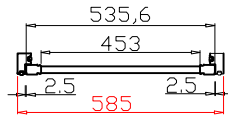

3

11

R

NOTES:

Shutter Color: Timeless White(覆盖色)

Hinges Color: White(白色)

Qty(数量): 1

Material(材质): Balmoral Pine Wood(松木)

Configuration(窗扇结构): R,IN, 4Side, Butt41.3mm, Deep Insert L Frame 50mm

Tilt rod type(拉杆类型): Easy tilt rod(齿条拉杆)

Louvre Quantity(叶片数量): 14

Louvre Size(叶片尺寸): 451mm

Rail Size(上下板尺寸): 503mm

Order No(订单号): DG521-GOLD GC 8195 Doherty

Item(序号): 4

Room(房间号): Lounge RH 4

Louvre Size(叶片类型): 89mm