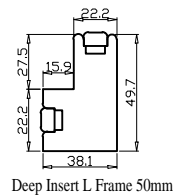

Rail Size(上下板尺寸): 503mm

Order No(订单号):DG521-GOLD GC 8195 Doherty

Item(序号): 1

Room(房间号): Lounge RH 1

Louvre Size(叶片类型): 89mm

3
11

L

NOTES:

Configuration(窗扇结构): R,IN, 4Side, Butt41.3mm, Deep Insert L Frame 50mm

Tilt rod type(拉杆类型): Easy tilt rod(齿条拉杆)

Louvre Quantity(叶片数量): 14

Louvre Size(叶片尺寸): 421mm

Rail Size(上下板尺寸): 473mm

Order No(订单号): DG521-GOLD GC 8195 Doherty

Item(序号): 3

Room(房间号): Lounge RH 3

Louvre Size(叶片类型): 89mm

3

11

R

NOTES:

Shutter Color: Timeless White(覆盖色)

Louvre Size(叶片尺寸): 451mm

Rail Size(上下板尺寸): 503mm

Order No(订单号): DG521-GOLD GC 8195 Doherty

Item(序号): 4

Room(房间号): Lounge RH 4

Louvre Size(叶片类型): 89mm