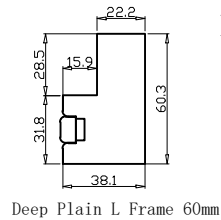

Configuration(窗扇结构): LDL-DRDR,IN, 4Side Astrigal 41.3mm, Deep Insert L Frame 60mm

Tilt rod type(拉杆类型): Easy tilt rod(齿条拉杆)

Louvre Quantity(叶片数量): 88

Louvre Size(叶片尺寸): 243.5mm

Rail Size(上下板尺寸): 295.5mm

Order No(订单号):DG527-BAI S360425 CUNNINGHAM

Item(序号): 2

Room(房间号): LIV BAY M

Louvre Size(叶片类型): 64mm

11

11

R

Deep Plain L Frame 60mm

**NOTES:**

Louvre Quantity(叶片数量): 22

Louvre Size(叶片尺寸): 302mm

Rail Size(上下板尺寸): 354mm

Order No(订单号): DG527-BAI S360425 CUNNINGHAM

Item(序号): 3

Room(房间号): LIV BAY R

Louvre Size(叶片类型): 64mm

Deep Plain L Frame 60mm

Louvre Quantity(叶片数量): 88

Louvre Size(叶片尺寸): 253mm

Rail Size(上下板尺寸): 305mm

Order No(订单号):DG527-BAI S360425 CUNNINGHAM

Item(序号): 4

Room(房间号):SNUG

Louvre Size(叶片类型): 64mm