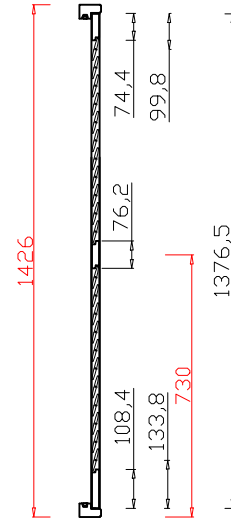

Configuration(窗扇结构): LDL-DRDR,IN, 4Side Astrigal 41.3mm, Deep Insert L Frame 60mm

Tilt rod type(拉杆类型): Easy tilt rod(齿条拉杆)

Louvre Quantity(叶片数量): 88

Louvre Size(叶片尺寸): 243.5mm

Rail Size(上下板尺寸): 295.5mm

Order No(订单号):DG527-BAI S360425 CUNNINGHAM

Item(序号): 2

Room(房间号): LIV BAY M

Louvre Size(叶片类型): 64mm

11

11

R

Deep Plain L Frame 60mm

**NOTES:**

Louvre Quantity(叶片数量): 22

Louvre Size(叶片尺寸): 302mm

Rail Size(上下板尺寸): 354mm

Order No(订单号): DG527-BAI S360425 CUNNINGHAM

Item(序号): 3

Room(房间号): LIV BAY R

Louvre Size(叶片类型): 64mm

Deep Plain L Frame 60mm

Louvre Quantity(叶片数量): 88

Louvre Size(叶片尺寸): 253mm

Rail Size(上下板尺寸): 305mm

Order No(订单号):DG527-BAI S360425 CUNNINGHAM

Item(序号): 4

Room(房间号):SNUG

Louvre Size(叶片类型): 64mm