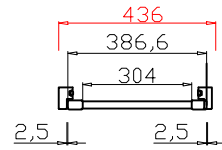

Configuration(窗扇结构): LDL-DRDR,IN, 4Side Astrigal 41.3mm, Deep Insert L Frame 60mm

Tilt rod type(拉杆类型): Easy tilt rod(齿条拉杆)

Louvre Quantity(叶片数量): 88

Louvre Size(叶片尺寸): 243.5mm

Rail Size(上下板尺寸): 295.5mm

Order No(订单号):DG527-BAI S360425 CUNNINGHAM

Item(序号): 2

Room(房间号): LIV BAY M

Louvre Size(叶片类型): 64mm

11

11

R

Deep Plain L Frame 60mm

**NOTES:**

Louvre Quantity(叶片数量): 22

Louvre Size(叶片尺寸): 302mm

Rail Size(上下板尺寸): 354mm

Order No(订单号): DG527-BAI S360425 CUNNINGHAM

Item(序号): 3

Room(房间号): LIV BAY R

Louvre Size(叶片类型): 64mm

Deep Plain L Frame 60mm

Louvre Quantity(叶片数量): 88

Louvre Size(叶片尺寸): 253mm

Rail Size(上下板尺寸): 305mm

Order No(订单号):DG527-BAI S360425 CUNNINGHAM

Item(序号): 4

Room(房间号):SNUG

Louvre Size(叶片类型): 64mm