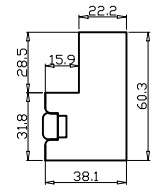

Louvre Quantity(叶片数量): 36

Louvre Size(叶片尺寸): 483.8mm

Rail Size(上下板尺寸): 535.8mm

Order No(订单号): DG528-HOME Marcus Cossar

Item(序号): 1

Room(房间号): Front Bedroom Left

Louvre Size(叶片类型): 89mm

Deep Bullnose Z Frame 38mm

Z Sill Plate

NOTES:

Shutter Color: Timeless White(覆盖色) Order No(订单号):DG528-HOME Marcus Cossar
Hinges Color:White(白色) Item(序号): 2
Qty(数量): 1 Room(房间号): Front Bedroom right
Material(材质): Balmoral Pine Wood(松木) Louvre Size(叶片类型): 89mm
Configuration(窗扇结构): LDL-DR,IN, 3Side, Astrigal 41.3mm, Deep BullNose Z Frame 38mm
Tilt rod type(拉杆类型): Easy Tilt(齿轮拉杆)
Louvre Quantity(叶片数量): 36
Louvre Size(叶片尺寸): 479.8mm
Rail Size(上下板尺寸): 531.8mm