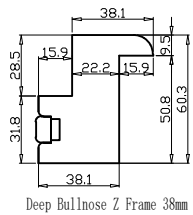

Louvre Quantity(叶片数量): 36

Louvre Size(叶片尺寸): 483.8mm

Rail Size(上下板尺寸): 535.8mm

Order No(订单号): DG528-HOME Marcus Cossar

Item(序号): 1

Room(房间号): Front Bedroom Left

Louvre Size(叶片类型): 89mm

Deep Bullnose Z Frame 38mm

Z Sill Plate

NOTES:

Shutter Color: Timeless White(覆盖色) Order No(订单号):DG528-HOME Marcus Cossar
Hinges Color:White(白色) Item(序号): 2
Qty(数量): 1 Room(房间号): Front Bedroom right
Material(材质): Balmoral Pine Wood(松木) Louvre Size(叶片类型): 89mm
Configuration(窗扇结构): LDL-DR,IN, 3Side, Astrigal 41.3mm, Deep BullNose Z Frame 38mm
Tilt rod type(拉杆类型): Easy Tilt(齿轮拉杆)
Louvre Quantity(叶片数量): 36
Louvre Size(叶片尺寸): 479.8mm
Rail Size(上下板尺寸): 531.8mm