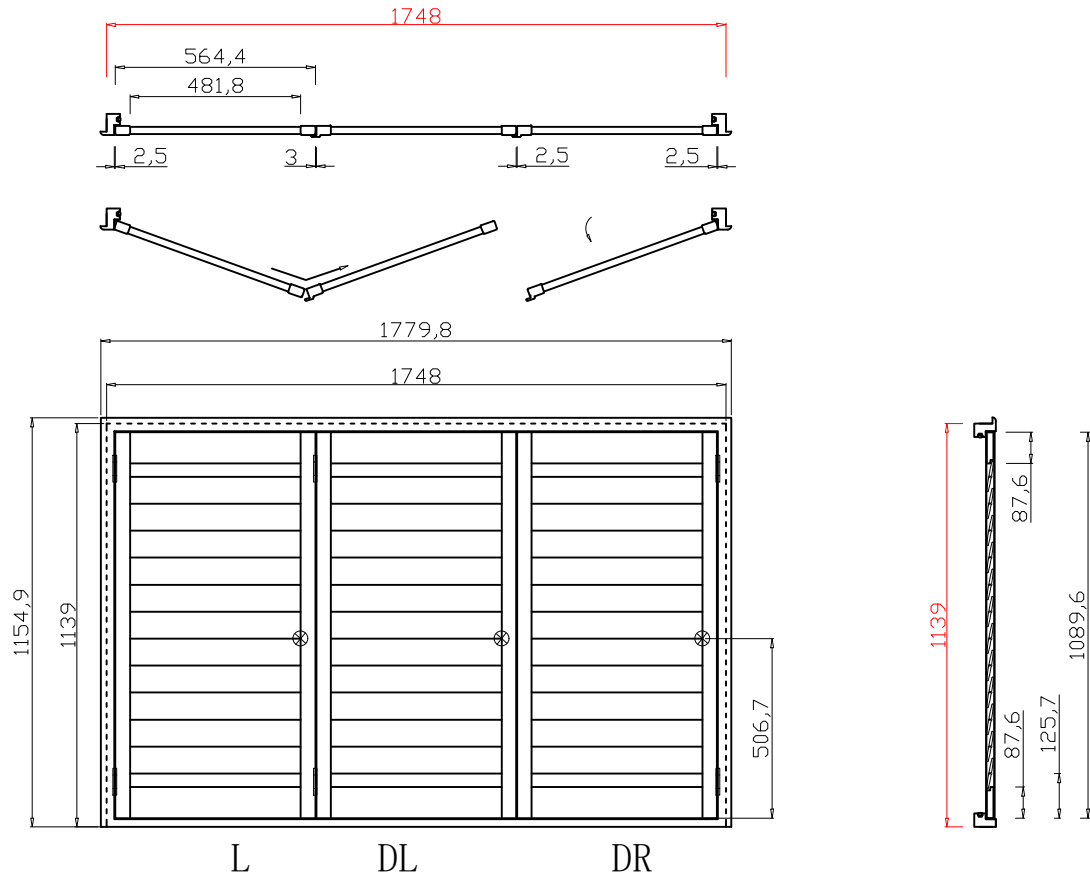

NOTES:

Shutter Color: Timeless White(覆盖色)

Hinges Color: White(白色)

Qty(数量): 1

Material(材质): Balmoral Pine Wood(松木)

Configuration(窗扇结构): L-DRDR,IN, 3Side, Astrigal 41.3mm, Deep BullNose Z Frame 38mm

Tilt rod type(拉杆类型): Easy Tilt(齿轮拉杆)

Louvre Quantity(叶片数量): 36

Louvre Size(叶片尺寸): 483.8mm

Rail Size(上下板尺寸): 535.8mm

Order No(订单号): DG528-HOME Marcus Cossar

Item(序号): 1

Room(房间号): Front Bedroom Left

Louvre Size(叶片类型): 89mm

Deep Bullnose Z Frame 38mm

Z Sill Plate

NOTES:

Shutter Color: Timeless White(覆盖色) Order No(订单号):DG528-HOME Marcus Cossar
Hinges Color:White(白色) Item(序号): 2
Qty(数量): 1 Room(房间号): Front Bedroom right
Material(材质): Balmoral Pine Wood(松木) Louvre Size(叶片类型): 89mm
Configuration(窗扇结构): LDL-DR,IN, 3Side, Astrigal 41.3mm, Deep BullNose Z Frame 38mm
Tilt rod type(拉杆类型): Easy Tilt(齿轮拉杆)
Louvre Quantity(叶片数量): 36
Louvre Size(叶片尺寸): 479.8mm
Rail Size(上下板尺寸): 531.8mm