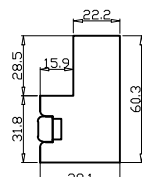

Louvre Quantity(叶片数量): 38

Louvre Size(叶片尺寸): 465.7mm

Rail Size(上下板尺寸): 517.7mm

Order No(订单号):DG522-GRA 27040 MEARNNS

Item(序号): 1

Room(房间号):

Louvre Size(叶片类型): 76mm

Astrigal 41.3mm, Deep BullNose Z Frame 38mm

Deep Bullnose Z Frame 38mm

Z Sill Plate