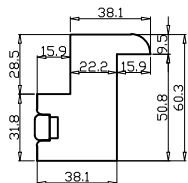

Louvre Quantity(叶片数量): 38

Louvre Size(叶片尺寸): 465.7mm

Rail Size(上下板尺寸): 517.7mm

Order No(订单号):DG522-GRA 27040 MEARNNS

Item(序号): 1

Room(房间号):

Louvre Size(叶片类型): 76mm

Astrigal 41.3mm, Deep BullNose Z Frame 38mm

Deep Bullnose Z Frame 38mm

Z Sill Plate