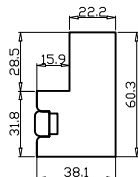

Louvre Quantity(叶片数量): 38

Louvre Size(叶片尺寸): 531.2mm

Rail Size(上下板尺寸): 583.2mm

Order No(订单号):DG524-GRA 26983 Cooper

Item(序号): 2

Room(房间号):

Louvre Size(叶片类型): 76mm

Astrigal 41.3mm, Deep Insert L Frame 60mm

R

6

13

Deep Bullnose Z Frame 38mm

Z Sill Plate
Top/Bottom/Left

NOTES:

Shutter Color: Winter White(覆盖色)

Hinges Color: White(白色)

Qty(数量): 1

Material(材质): Paulownia Range(泡桐)

Configuration(窗扇结构): R,IN, 1Side, Butt 41.3mm, Deep Bullnose Z Frame 38mm

Tilt rod type(拉杆类型): Easy Tilt(齿轮拉杆)

Louvre Quantity(叶片数量): 19

Louvre Size(叶片尺寸): 468mm

Rail Size(上下板尺寸): 520mm

上下左切框

Order No(订单号):DG524-GRA 26983 Cooper

Item(序号): 3

Room(房间号):

Louvre Size(叶片类型): 76mm