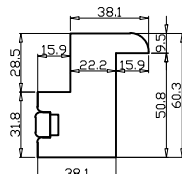

Deep Bullnose Z Frame 38mm