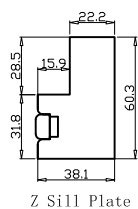

Louvre Size(叶片尺寸): 466.7mm

Rail Size(上下板尺寸): 518.7mm

Order No(订单号):DG512-HOME Susan Thomson

Item(序号): 1

Room(房间号): Patio Door

Louvre Size(叶片类型): 89mm

Astrigal Stile 41.3mm, Deep BullNose Z Frame 38mm

3

12

Batten:  
 10\*15\*1460 (mm) \*2  
 10\*15\*1765 (mm) \*1  
 Timeless White

L

DL

DR

NOTES:

Shutter Color: Timeless White(覆盖色)

Hinges Color: White(白色)

Qty(数量): 1

Material(材质): Balmoral Pine Wood (松木)

Configuration(窗扇结构): LDL-DR,IN, 3Side, Astrigal Stile 41.3mm, Deep BullNose Z Frame 38mm

Tilt rod type(拉杆类型): Easy Tilt(齿轮拉杆)

Louvre Quantity(叶片数量): 45

Louvre Size(叶片尺寸): 485.4mm

Rail Size(上下板尺寸): 537.4mm

Order No(订单号): DG512-HOME Susan Thomson

Item(序号): 2

Room(房间号): Living Room

Louvre Size(叶片类型): 89mm