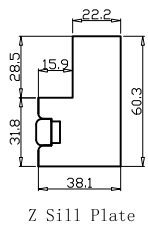

Louvre Size(叶片尺寸): 466.7mm

Rail Size(上下板尺寸): 518.7mm

Order No(订单号):DG512-HOME Susan Thomson

Item(序号): 1

Room(房间号): Patio Door

Louvre Size(叶片类型): 89mm

Astrigal Stile 41.3mm, Deep BullNose Z Frame 38mm

3

12

Batten:  
 10\*15\*1460 (mm) \*2  
 10\*15\*1765 (mm) \*1  
 Timeless White

L

DL

DR

NOTES:

Shutter Color: Timeless White(覆盖色)

Hinges Color: White(白色)

Qty(数量): 1

Material(材质): Balmoral Pine Wood (松木)

Configuration(窗扇结构): LDL-DR,IN, 3Side, Astrigal Stile 41.3mm, Deep BullNose Z Frame 38mm

Tilt rod type(拉杆类型): Easy Tilt(齿轮拉杆)

Louvre Quantity(叶片数量): 45

Louvre Size(叶片尺寸): 485.4mm

Rail Size(上下板尺寸): 537.4mm

Order No(订单号): DG512-HOME Susan Thomson

Item(序号): 2

Room(房间号): Living Room

Louvre Size(叶片类型): 89mm