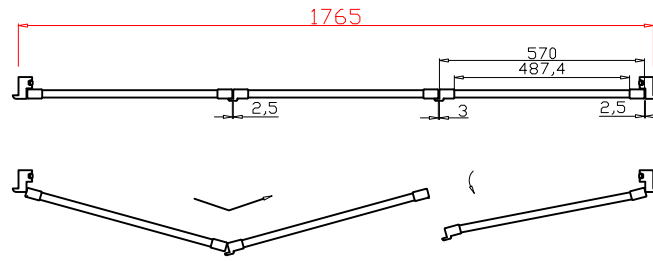

Louvre Size(叶片尺寸): 466.7mm

Rail Size(上下板尺寸): 518.7mm

Order No(订单号):DG512-HOME Susan Thomson

Item(序号): 1

Room(房间号): Patio Door

Louvre Size(叶片类型): 89mm

Astrigal Stile 41.3mm, Deep BullNose Z Frame 38mm

3

12

Batten:  
 10\*15\*1460 (mm) \*2  
 10\*15\*1765 (mm) \*1  
 Timeless White

L

DL

DR

NOTES:

Shutter Color: Timeless White(覆盖色)

Hinges Color: White(白色)

Qty(数量): 1

Material(材质): Balmoral Pine Wood (松木)

Configuration(窗扇结构): LDL-DR,IN, 3Side, Astrigal Stile 41.3mm, Deep BullNose Z Frame 38mm

Tilt rod type(拉杆类型): Easy Tilt(齿轮拉杆)

Louvre Quantity(叶片数量): 45

Louvre Size(叶片尺寸): 485.4mm

Rail Size(上下板尺寸): 537.4mm

Order No(订单号): DG512-HOME Susan Thomson

Item(序号): 2

Room(房间号): Living Room

Louvre Size(叶片类型): 89mm