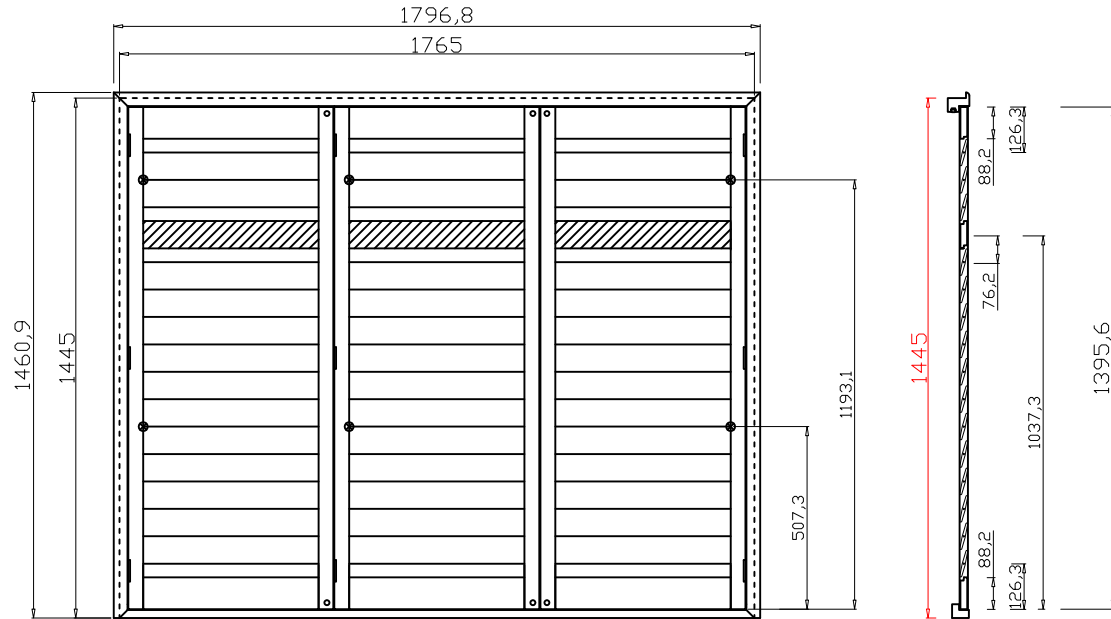

Louvre Size(叶片尺寸): 466.7mm

Rail Size(上下板尺寸): 518.7mm

Order No(订单号):DG512-HOME Susan Thomson

Item(序号): 1

Room(房间号): Patio Door

Louvre Size(叶片类型): 89mm

Astrigal Stile 41.3mm, Deep BullNose Z Frame 38mm

3

12

Batten:  
 10\*15\*1460 (mm) \*2  
 10\*15\*1765 (mm) \*1  
 Timeless White

L

DL

DR

NOTES:

Shutter Color: Timeless White(覆盖色)

Hinges Color: White(白色)

Qty(数量): 1

Material(材质): Balmoral Pine Wood (松木)

Configuration(窗扇结构): LDL-DR,IN, 3Side, Astrigal Stile 41.3mm, Deep BullNose Z Frame 38mm

Tilt rod type(拉杆类型): Easy Tilt(齿轮拉杆)

Louvre Quantity(叶片数量): 45

Louvre Size(叶片尺寸): 485.4mm

Rail Size(上下板尺寸): 537.4mm

Order No(订单号): DG512-HOME Susan Thomson

Item(序号): 2

Room(房间号): Living Room

Louvre Size(叶片类型): 89mm