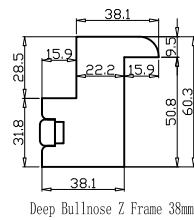

Louvre Size(叶片尺寸): 466.7mm

Rail Size(上下板尺寸): 518.7mm

Order No(订单号):DG512-HOME Susan Thomson

Item(序号): 1

Room(房间号): Patio Door

Louvre Size(叶片类型): 89mm

Astrigal Stile 41.3mm, Deep BullNose Z Frame 38mm

3

12

Batten:  
 10\*15\*1460 (mm) \*2  
 10\*15\*1765 (mm) \*1  
 Timeless White

L

DL

DR

NOTES:

Shutter Color: Timeless White(覆盖色)

Hinges Color: White(白色)

Qty(数量): 1

Material(材质): Balmoral Pine Wood (松木)

Configuration(窗扇结构): LDL-DR,IN, 3Side, Astrigal Stile 41.3mm, Deep BullNose Z Frame 38mm

Tilt rod type(拉杆类型): Easy Tilt(齿轮拉杆)

Louvre Quantity(叶片数量): 45

Louvre Size(叶片尺寸): 485.4mm

Rail Size(上下板尺寸): 537.4mm

Order No(订单号): DG512-HOME Susan Thomson

Item(序号): 2

Room(房间号): Living Room

Louvre Size(叶片类型): 89mm