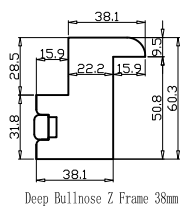

Louvre Size(叶片尺寸): 466.7mm

Rail Size(上下板尺寸): 518.7mm

Order No(订单号):DG512-HOME Susan Thomson

Item(序号): 1

Room(房间号): Patio Door

Louvre Size(叶片类型): 89mm

Astrigal Stile 41.3mm, Deep BullNose Z Frame 38mm

3

12

Batten:  
 10\*15\*1460 (mm) \*2  
 10\*15\*1765 (mm) \*1  
 Timeless White

L

DL

DR

NOTES:

Shutter Color: Timeless White(覆盖色)

Hinges Color: White(白色)

Qty(数量): 1

Material(材质): Balmoral Pine Wood (松木)

Configuration(窗扇结构): LDL-DR,IN, 3Side, Astrigal Stile 41.3mm, Deep BullNose Z Frame 38mm

Tilt rod type(拉杆类型): Easy Tilt(齿轮拉杆)

Louvre Quantity(叶片数量): 45

Louvre Size(叶片尺寸): 485.4mm

Rail Size(上下板尺寸): 537.4mm

Order No(订单号): DG512-HOME Susan Thomson

Item(序号): 2

Room(房间号): Living Room

Louvre Size(叶片类型): 89mm