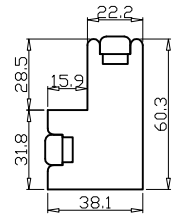

Material(材质): Paulownia Range(泡桐)

Configuration(窗扇结构): L,IN, 4Side, Butt Stile 41.3mm, Double Insert L Frame 60mm

Tilt rod type(拉杆类型): Centre Tilt(中拉杆)

Louvre Quantity(叶片数量): 17

Louvre Size(叶片尺寸): 299mm

Rail Size(上下板尺寸): 351mm

Louvre Size(叶片尺寸): 431.8mm

Rail Size(上下板尺寸): 483.8mm

Order No(订单号):DG509-BAI S360383 RICHARDSON

Item(序号): 2

Room(房间号): LIV BAY M

Louvre Size(叶片类型): 76mm

Deep Plain L Frame 60mm

R

Louvre Quantity(叶片数量): 17

Louvre Size(叶片尺寸): 294mm

Rail Size(上下板尺寸): 346mm

Order No(订单号):DG509-BAI S360383 RICHARDSON

Item(序号): 3

Room(房间号): LIV BAY R

Louvre Size(叶片类型): 76mm

Deep Plain L Frame 60mm