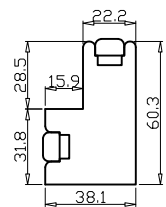

Material(材质): Paulownia Range(泡桐)

Configuration(窗扇结构): L,IN, 4Side, Butt Stile 41.3mm, Double Insert L Frame 60mm

Tilt rod type(拉杆类型): Centre Tilt(中拉杆)

Louvre Quantity(叶片数量): 17

Louvre Size(叶片尺寸): 299mm

Rail Size(上下板尺寸): 351mm

Louvre Size(叶片尺寸): 431.8mm

Rail Size(上下板尺寸): 483.8mm

Order No(订单号):DG509-BAI S360383 RICHARDSON

Item(序号): 2

Room(房间号): LIV BAY M

Louvre Size(叶片类型): 76mm

Deep Plain L Frame 60mm

R

Louvre Quantity(叶片数量): 17

Louvre Size(叶片尺寸): 294mm

Rail Size(上下板尺寸): 346mm

Order No(订单号):DG509-BAI S360383 RICHARDSON

Item(序号): 3

Room(房间号): LIV BAY R

Louvre Size(叶片类型): 76mm

Deep Plain L Frame 60mm