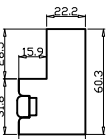

Deep Bullnose Z Frame 38mm

T-Post-46

Z Sill Plate

NOTES:

Shutter Color: Linen White

Hinges Color: Nickel

Qty(数量): 1

Material(材质): Paulownia Range(泡桐)

Configuration(窗扇结构): LTRTR, 1Side, Butt Stile 41.3mm, Deep BullNose Z Frame 38mm

Tilt rod type(拉杆类型): Easy Tilt(齿条拉杆)

Louvre Quantity(叶片数量): 19, 19, 19

Louvre Size(叶片尺寸): 626.5mm,650mm,640.5mm

Rail Size(上下板尺寸): 678.5mm, 702mm, 692.5mmmm

下左右切框请注意

Order No(订单号):DG514-ABC 51241 Robinson

Item(序号): 1

Room(房间号): STAIR

Louvre Size(叶片类型): 76mm