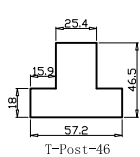

Deep Bullnose Z Frame 38mm

T-Post-46

Z Sill Plate

NOTES:

Shutter Color: Linen White

Hinges Color: Nickel

Qty(数量): 1

Material(材质): Paulownia Range(泡桐)

Configuration(窗扇结构): LTRTR, 1Side, Butt Stile 41.3mm, Deep BullNose Z Frame 38mm

Tilt rod type(拉杆类型): Easy Tilt(齿条拉杆)

Louvre Quantity(叶片数量): 19, 19, 19

Louvre Size(叶片尺寸): 626.5mm,650mm,640.5mm

Rail Size(上下板尺寸): 678.5mm, 702mm, 692.5mmmm

下左右切框请注意

Order No(订单号):DG514-ABC 51241 Robinson

Item(序号): 1

Room(房间号): STAIR

Louvre Size(叶片类型): 76mm