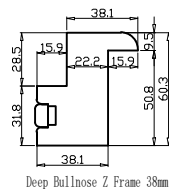

Z Sill Plate

Deep Bullnose Z Frame 38mm

T-Post-46

**NOTES:**

- Shutter Color: Winter White(覆盖色)
- Hinges Color: White(白色)
- Qty(数量): 1
- Material(材质): Paulownia Range(泡桐)
- Configuration(窗扇结构): LDLTL-DRTRDR,IN, 3Side, Astrigal 41.3mm, Deep BullNose Z Frame 38mm
- Tilt rod type(拉杆类型): Easy tilt rod(齿条拉杆)
- Louvre Quantity(叶片数量): 32,32,32
- Louvre Size(叶片尺寸): 342.7mm,481.2mm,343.2mm
- Rail Size(上下板尺寸): 394.7mm,533.2mm,395.2mm

Order No(订单号):DG515-GRA MACQUEEN 27022

Item(序号): 1

Room(房间号):

Louvre Size(叶片类型): 89mm