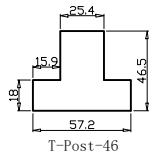

Z Sill Plate

Deep Bullnose Z Frame 38mm

T-Post-46

**NOTES:**

- Shutter Color: Winter White(覆盖色)
- Hinges Color: White(白色)
- Qty(数量): 1
- Material(材质): Paulownia Range(泡桐)
- Configuration(窗扇结构): LDLTL-DRTRDR,IN, 3Side, Astrigal 41.3mm, Deep BullNose Z Frame 38mm
- Tilt rod type(拉杆类型): Easy tilt rod(齿条拉杆)
- Louvre Quantity(叶片数量): 32,32,32
- Louvre Size(叶片尺寸): 342.7mm,481.2mm,343.2mm
- Rail Size(上下板尺寸): 394.7mm,533.2mm,395.2mm

Order No(订单号):DG515-GRA MACQUEEN 27022

Item(序号): 1

Room(房间号):

Louvre Size(叶片类型): 89mm