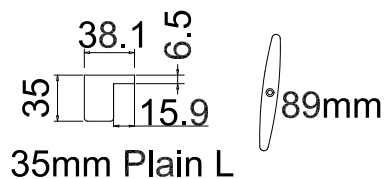

install screw 14pcs
安装螺丝14根

NOTES:

Shutter Color: 001 Super white

Hinges Color: White

Qty(数量): 1

Material(材质): PVC

Configuration(窗扇结构): LD-R, IN, 4side, Astrigal Stile 41.3mm, 35mm L Frame PVC

Tilt rod type(拉杆类型): Easy tilt System

Louvre Quantity(叶片数量): 22

Louvre Size(叶片尺寸): 453mm

Rail Size(上下板尺寸): 481mm

Order No(订单号): SIG 2255-Milre

Item(序号): 1

Room(房间号): kitchen

Louvre Size(叶片类型): 89mm

35mm Plain L