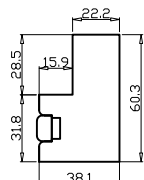

Z Sill Plate

NOTES:

Shutter Color: Winter White

Hinges Color: White(白色)

Qty(数量): 1

Material(材质): Paulownia Range(泡桐)

Configuration(窗扇结构): L,IN, 3Side, Butt Stile 41.3mm, Deep BullNose Z Frame 38mm

Tilt rod type(拉杆类型): Easy Tilt(齿条拉杆)

Louvre Quantity(叶片数量): 12

Louvre Size(叶片尺寸): 814mm

Rail Size(上下板尺寸): 866mm

Order No(订单号): DG501-ABC 51227 FORMAN

Item(序号): 11

Room(房间号): SUNROOM

Louvre Size(叶片类型): 114mm