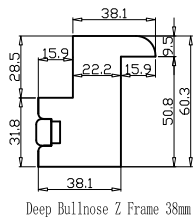

Rail Size(上下板尺寸): 582mm

Order No(订单号): DG501-ABC 51227 FORMAN

Item(序号): 6

Room(房间号): SUNROOM

Louvre Size(叶片类型): 114mm

7  
5

Deep Bullnose Z Frame 38mm

Z Sill Plate

Louvre Quantity(叶片数量): 12

Louvre Size(叶片尺寸): 528mm

Rail Size(上下板尺寸): 580mm

Order No(订单号): DG501-ABC 51227 FORMAN

Item(序号): 7

Room(房间号): SUNROOM

Louvre Size(叶片类型): 114mm

7