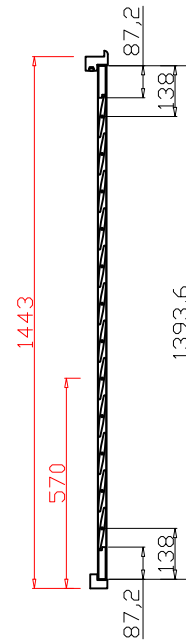

7

5

R

NOTES:

Shutter Color: Winter White

Hinges Color: White(白色)

Qty(数量): 1

Material(材质): Paulownia Range(泡桐)

Configuration(窗扇结构): R,IN, 3Side, Butt Stile 41.3mm, Deep BullNose Z Frame 38mm

Tilt rod type(拉杆类型): Easy Tilt(齿条拉杆)

Louvre Quantity(叶片数量): 12

Louvre Size(叶片尺寸): 815mm

Rail Size(上下板尺寸): 867mm

Order No(订单号): DG501-ABC 51227 FORMAN

Item(序号): 10

Room(房间号): SUNROOM

Louvre Size(叶片类型): 114mm