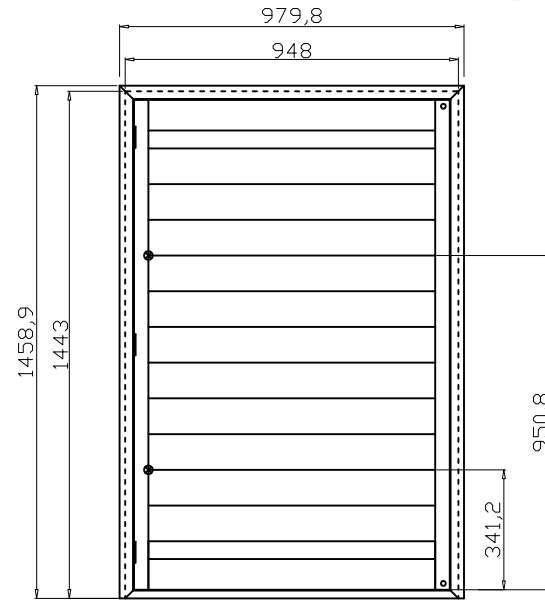

Louvre Size(叶片尺寸): 815mm

Rail Size(上下板尺寸): 867mm

Order No(订单号): DG501-ABC 51227 FORMAN

Item(序号): 10

Room(房间号): SUNROOM

Louvre Size(叶片类型): 114mm

No Warranty

7