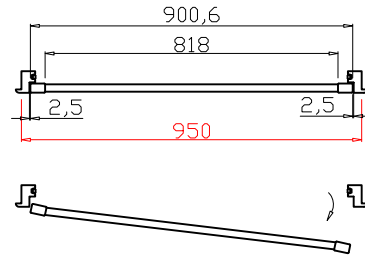

No Warranty

7

5

L

NOTES:

Shutter Color: Winter White

Hinges Color: White(白色)

Qty(数量): 1

Material(材质): Paulownia Range(泡桐)

Configuration(窗扇结构): L,IN, 3Side, Butt Stile 41.3mm, Deep BullNose Z Frame 38mm

Tilt rod type(拉杆类型): Easy Tilt(齿条拉杆)

Louvre Quantity(叶片数量): 12

Louvre Size(叶片尺寸): 816mm

Rail Size(上下板尺寸): 868mm

Order No(订单号): DG501-ABC 51227 FORMAN

Item(序号): 9

Room(房间号): SUNROOM

Louvre Size(叶片类型): 114mm