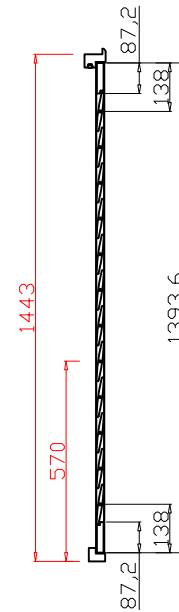

Rail Size(上下板尺寸): 582mm

Order No(订单号): DG501-ABC 51227 FORMAN

Item(序号): 6

Room(房间号): SUNROOM

Louvre Size(叶片类型): 114mm

7  
5

Deep Bullnose Z Frame 38mm

Z Sill Plate

Tilt rod type(拉杆类型): Easy Tilt(齿条拉杆)

Louvre Quantity(叶片数量): 12

Louvre Size(叶片尺寸): 816mm

Rail Size(上下板尺寸): 868mm

Order No(订单号): DG501-ABC 51227 FORMAN

Item(序号): 9

Room(房间号): SUNROOM

Louvre Size(叶片类型): 114mm

Louvre Size(叶片尺寸): 815mm

Rail Size(上下板尺寸): 867mm

Order No(订单号): DG501-ABC 51227 FORMAN

Item(序号): 10

Room(房间号): SUNROOM

Louvre Size(叶片类型): 114mm

No Warranty

7

Material(材质): Paulownia Range(泡桐)

Configuration(窗扇结构): L,IN, 3Side, Butt Stile 41.3mm, Deep BullNose Z Frame 38mm

Tilt rod type(拉杆类型): Easy Tilt(齿条拉杆)

Louvre Quantity(叶片数量): 12

Louvre Size(叶片尺寸): 814mm

Rail Size(上下板尺寸): 866mm