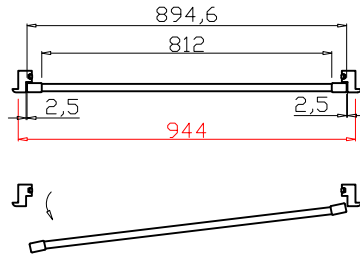

Configuration(窗扇结构): L,IN, 3Side, Butt Stile 41.3mm, Deep BullNose Z Frame 38mm

Tilt rod type(拉杆类型): Easy Tilt(齿条拉杆)

Louvre Quantity(叶片数量): 12

Louvre Size(叶片尺寸): 810mm

Rail Size(上下板尺寸): 862mm

Order No(订单号): DG501-ABC 51227 FORMAN

Item(序号): 1

Room(房间号): SUNROOM

Louvre Size(叶片类型): 114mm

No Warranty

Deep Bullnose Z Frame 38mm

Z Sill Plate

NOTES:

Shutter Color: Winter White

Louvre Size(叶片尺寸): 810mm

Rail Size(上下板尺寸): 862mm

Order No(订单号): DG501-ABC 51227 FORMAN

Item(序号): 2

Room(房间号): SUNROOM

Louvre Size(叶片类型): 114mm

L

7