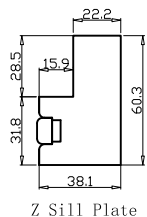

Item(序号): 1

Room(房间号): SUNROOM

Louvre Size(叶片类型): 114mm

No Warranty

Deep Bullnose Z Frame 38mm

Z Sill Plate

NOTES:

Shutter Color: Winter White

Louvre Size(叶片尺寸): 810mm

Rail Size(上下板尺寸): 862mm

Order No(订单号): DG501-ABC 51227 FORMAN

Item(序号): 2

Room(房间号): SUNROOM

Louvre Size(叶片类型): 114mm

L

7