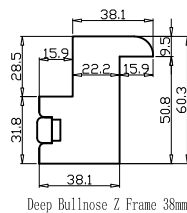

Deep Bullnose Z Frame 38mm