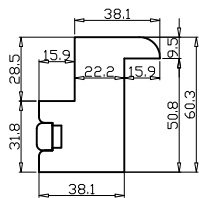

Item(序号): 3

Room(房间号): SUNROOM

Louvre Size(叶片类型): 114mm

R

7

5

Deep BullNose Z Frame 38mm

Z Sill Plate