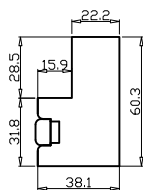

Deep BullNose Z Frame 38mm

Z Sill Plate

NOTES:

Shutter Color: Winter White

Hinges Color: White(白色)

Qty(数量): 1

Material(材质): Paulownia Range(泡桐)

Configuration(窗扇结构): R,IN, 3Side, Butt Stile 41.3mm, Deep BullNose Z Frame 38mm

Tilt rod type(拉杆类型): Easy Tilt(齿条拉杆)

Louvre Quantity(叶片数量): 12

Louvre Size(叶片尺寸): 532mm

Rail Size(上下板尺寸): 584mm

Order No(订单号): DG501-ABC 51227 FORMAN

Item(序号): 8

Room(房间号): SUNROOM

Louvre Size(叶片类型): 114mm