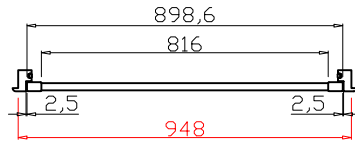

Louvre Size(叶片尺寸): 815mm

Rail Size(上下板尺寸): 867mm

Order No(订单号): DG501-ABC 51227 FORMAN

Item(序号): 10

Room(房间号): SUNROOM

Louvre Size(叶片类型): 114mm

No Warranty

7

Material(材质): Paulownia Range(泡桐)

Configuration(窗扇结构): L,IN, 3Side, Butt Stile 41.3mm, Deep BullNose Z Frame 38mm

Tilt rod type(拉杆类型): Easy Tilt(齿条拉杆)

Louvre Quantity(叶片数量): 12

Louvre Size(叶片尺寸): 814mm

Rail Size(上下板尺寸): 866mm