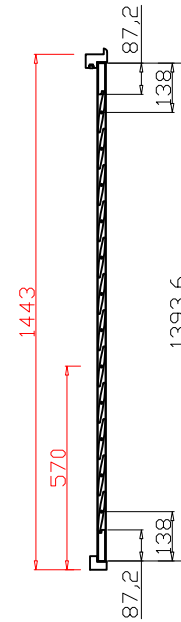

Louvre Size(叶片尺寸): 810mm

Rail Size(上下板尺寸): 862mm

Order No(订单号): DG501-ABC 51227 FORMAN

Item(序号): 2

Room(房间号): SUNROOM

Louvre Size(叶片类型): 114mm

L

7

Rail Size(上下板尺寸): 582mm

Order No(订单号): DG501-ABC 51227 FORMAN

Item(序号): 6

Room(房间号): SUNROOM

Louvre Size(叶片类型): 114mm

7  
5

Deep Bullnose Z Frame 38mm

Z Sill Plate

Louvre Quantity(叶片数量): 12

Louvre Size(叶片尺寸): 528mm

Rail Size(上下板尺寸): 580mm

Order No(订单号): DG501-ABC 51227 FORMAN

Item(序号): 7

Room(房间号): SUNROOM

Louvre Size(叶片类型): 114mm

7

Material(材质): Paulownia Range(泡桐)

Configuration(窗扇结构): R,IN, 3Side, Butt Stile 41.3mm, Deep BullNose Z Frame 38mm

Tilt rod type(拉杆类型): Easy Tilt(齿条拉杆)

Louvre Quantity(叶片数量): 12

Louvre Size(叶片尺寸): 532mm

Rail Size(上下板尺寸): 584mm