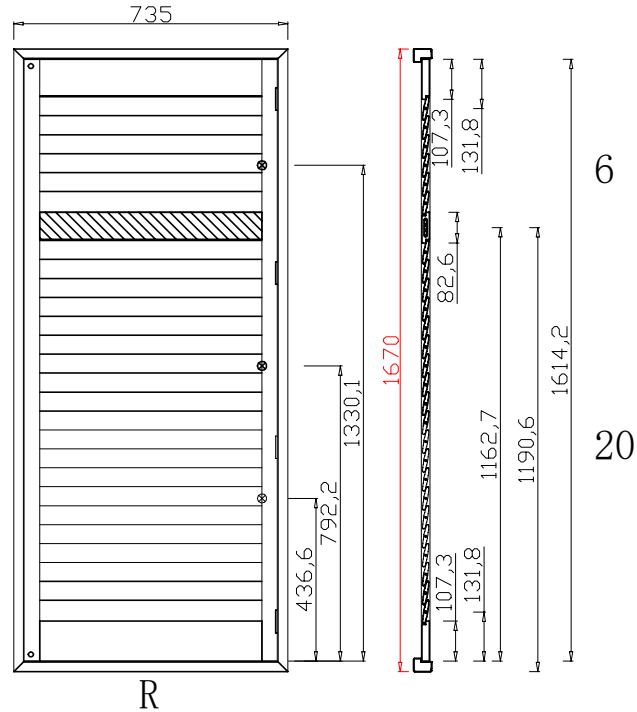

L

NOTES:

Shutter Color: 002 Wevet(覆盖色)

Hinges Color: White

Qty(数量): 1

Material(材质): PVC

Configuration(窗扇结构): R,IN, 4Side, 41.3mm Butt, Medium L Frame

Tilt rod type(拉杆类型): Easy tilt rod(齿条拉杆)

Louvre Quantity(叶片数量): 26

Louvre Size(叶片尺寸): 594.6mm

Rail Size(上下板尺寸): 621.6mm

Order No(订单号):DG510-RAIN 1237 HUGHES

Item(序号): 1

Room(房间号): Front bed LH

Louvre Size(叶片类型): 64mm

Medium L Frame

R

NOTES:

Shutter Color: 002 Wevet(覆盖色)

Hinges Color: White

Qty(数量): 1

Material(材质): PVC

Configuration(窗扇结构): R,IN, 4Side, 41.3mm Butt, Medium L Frame

Tilt rod type(拉杆类型): Easy tilt rod(齿条拉杆)

Louvre Quantity(叶片数量): 26

Louvre Size(叶片尺寸): 594.6mm

Rail Size(上下板尺寸): 621.6mm

Order No(订单号): DG510-RAIN 1237 HUGHES

Item(序号): 2

Room(房间号): Front bed RH

Louvre Size(叶片类型): 64mm

Medium L Frame