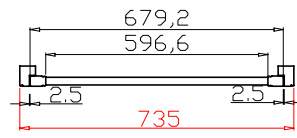

Louvre Quantity(叶片数量): 26

Louvre Size(叶片尺寸): 594.6mm

Rail Size(上下板尺寸): 621.6mm

Order No(订单号):DG510-RAIN 1237 HUGHES

Item(序号): 1

Room(房间号): Front bed LH

Louvre Size(叶片类型): 64mm

Medium L Frame

R

NOTES:

Shutter Color: 002 Wevet(覆盖色)

Hinges Color: White

Qty(数量): 1

Material(材质): PVC

Configuration(窗扇结构): R,IN, 4Side, 41.3mm Butt, Medium L Frame

Tilt rod type(拉杆类型): Easy tilt rod(齿条拉杆)

Louvre Quantity(叶片数量): 26

Louvre Size(叶片尺寸): 594.6mm

Rail Size(上下板尺寸): 621.6mm

Order No(订单号): DG510-RAIN 1237 HUGHES

Item(序号): 2

Room(房间号): Front bed RH

Louvre Size(叶片类型): 64mm

Medium L Frame