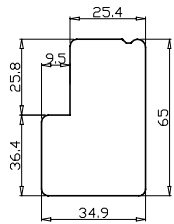

Louvre Quantity(叶片数量): 26

Louvre Size(叶片尺寸): 594.6mm

Rail Size(上下板尺寸): 621.6mm

Order No(订单号):DG510-RAIN 1237 HUGHES

Item(序号): 1

Room(房间号): Front bed LH

Louvre Size(叶片类型): 64mm

Medium L Frame

Louvre Quantity(叶片数量): 26

Louvre Size(叶片尺寸): 594.6mm

Rail Size(上下板尺寸): 621.6mm

Order No(订单号): DG510-RAIN 1237 HUGHES

Item(序号): 2

Room(房间号): Front bed RH

Louvre Size(叶片类型): 64mm

Medium L Frame