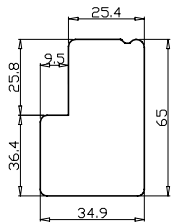

Louvre Quantity(叶片数量): 26

Louvre Size(叶片尺寸): 594.6mm

Rail Size(上下板尺寸): 621.6mm

Order No(订单号):DG510-RAIN 1237 HUGHES

Item(序号): 1

Room(房间号): Front bed LH

Louvre Size(叶片类型): 64mm

Medium L Frame

R

NOTES:

Shutter Color: 002 Wevet(覆盖色)

Hinges Color: White

Qty(数量): 1

Material(材质): PVC

Configuration(窗扇结构): R,IN, 4Side, 41.3mm Butt, Medium L Frame

Tilt rod type(拉杆类型): Easy tilt rod(齿条拉杆)

Louvre Quantity(叶片数量): 26

Louvre Size(叶片尺寸): 594.6mm

Rail Size(上下板尺寸): 621.6mm

Order No(订单号): DG510-RAIN 1237 HUGHES

Item(序号): 2

Room(房间号): Front bed RH

Louvre Size(叶片类型): 64mm

Medium L Frame