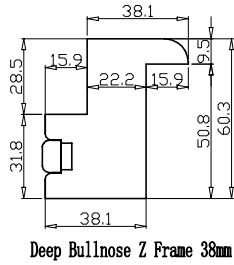

Louvre Size(叶片尺寸): 510.7mm,393.7mm

Rail Size(上下板尺寸): 562.7mm , 445.7mm

Order No(订单号):DG500-ABC 51556 Wright

Item(序号): 1

Room(房间号): B/B/R

Louvre Size(叶片类型): 76mm

Astrigal Stile 41.3mm, Deep BullNose Z Frame 38mm

Tilt rod type(拉杆类型): Centre Tilt(中拉杆)

Louvre Quantity(叶片数量): 28

Louvre Size(叶片尺寸): 618.2mm

Rail Size(上下板尺寸): 670.2mm

Order No(订单号): DG500-ABC 51556 Wright

Item(序号): 2

Room(房间号): FRONT BEDROOM

Louvre Size(叶片类型): 76mm

Material(材质): Paulownia (桐木)

Configuration(窗扇结构): L-DR,IN, 3Side,

Tilt rod type(拉杆类型): Centre Tilt(中拉杆)

Louvre Quantity(叶片数量): 14,14

Louvre Size(叶片尺寸): 495.7mm,408.7mm

Rail Size(上下板尺寸): 547.7mm,460.7mm

Order No(订单号):DG500-ABC 51556 Wright

Item(序号): 3

Room(房间号): B/B/L

Louvre Size(叶片类型): 76mm

Astragal Stile 41.3mm, Deep BullNose Z Frame 38mm

Z Sill Plate

Deep Bullnose Z Frame 38mm