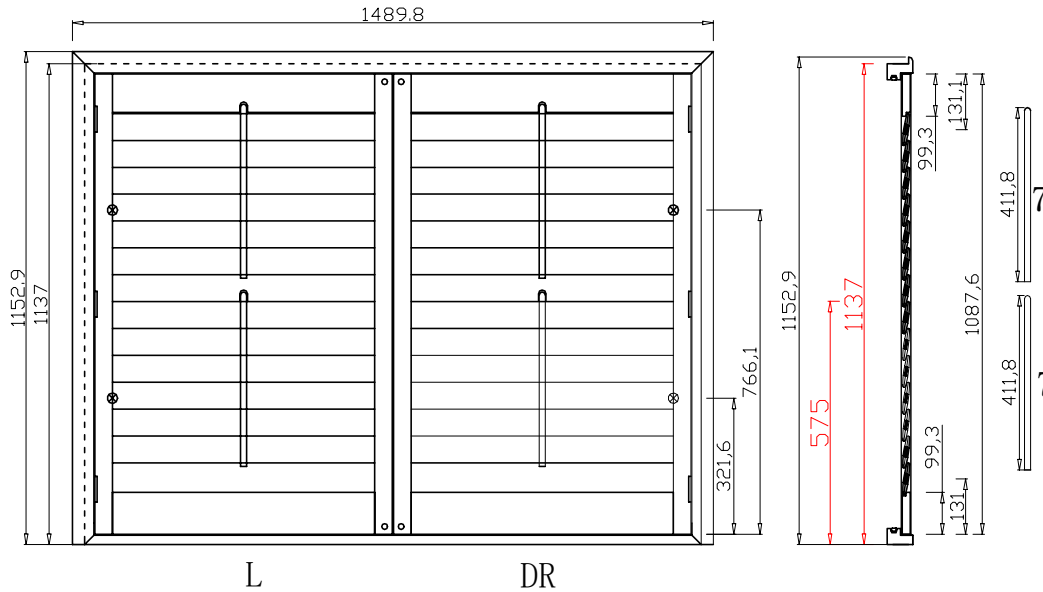

Louvre Size(叶片尺寸): 510.7mm,393.7mm

Rail Size(上下板尺寸): 562.7mm , 445.7mm

Order No(订单号):DG500-ABC 51556 Wright

Item(序号): 1

Room(房间号): B/B/R

Louvre Size(叶片类型): 76mm

Astrigal Stile 41.3mm, Deep BullNose Z Frame 38mm

Z Sill Plate

Deep Bullnose Z Frame 38mm

NOTES:

Shutter Color: Timeless White(覆盖色)

Hinges Color: White(白色)

Qty(数量): 1

Material(材质): Paulownia (桐木)

Configuration(窗扇结构): L-DR,IN, 3Side,

Tilt rod type(拉杆类型): Centre Tilt(中拉杆)

Louvre Quantity(叶片数量): 28

Louvre Size(叶片尺寸): 618.2mm

Rail Size(上下板尺寸): 670.2mm

Order No(订单号): DG500-ABC 51556 Wright

Item(序号): 2

Room(房间号): FRONT BEDROOM

Louvre Size(叶片类型): 76mm

Material(材质): Paulownia (桐木)

Configuration(窗扇结构): L-DR,IN, 3Side,

Tilt rod type(拉杆类型): Centre Tilt(中拉杆)

Louvre Quantity(叶片数量): 14,14

Louvre Size(叶片尺寸): 495.7mm,408.7mm

Rail Size(上下板尺寸): 547.7mm,460.7mm

Order No(订单号):DG500-ABC 51556 Wright