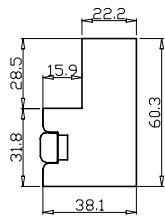

Louvre Size(叶片尺寸): 510.7mm,393.7mm

Rail Size(上下板尺寸): 562.7mm , 445.7mm

Order No(订单号):DG500-ABC 51556 Wright

Item(序号): 1

Room(房间号): B/B/R

Louvre Size(叶片类型): 76mm

Astrigal Stile 41.3mm, Deep BullNose Z Frame 38mm

Tilt rod type(拉杆类型): Centre Tilt(中拉杆)

Louvre Quantity(叶片数量): 28

Louvre Size(叶片尺寸): 618.2mm

Rail Size(上下板尺寸): 670.2mm

Order No(订单号): DG500-ABC 51556 Wright

Item(序号): 2

Room(房间号): FRONT BEDROOM

Louvre Size(叶片类型): 76mm

Material(材质): Paulownia (桐木)

Configuration(窗扇结构): L-DR,IN, 3Side,

Tilt rod type(拉杆类型): Centre Tilt(中拉杆)

Louvre Quantity(叶片数量): 14,14

Louvre Size(叶片尺寸): 495.7mm,408.7mm

Rail Size(上下板尺寸): 547.7mm,460.7mm

Order No(订单号):DG500-ABC 51556 Wright

Item(序号): 3

Room(房间号): B/B/L

Louvre Size(叶片类型): 76mm

Astragal Stile 41.3mm, Deep BullNose Z Frame 38mm

Z Sill Plate

Deep Bullnose Z Frame 38mm