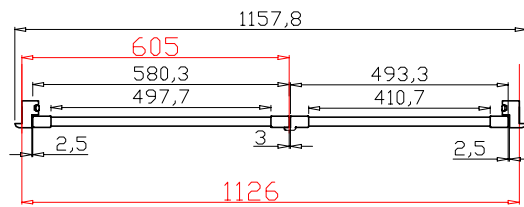

L DR

NOTES:

Shutter Color: Timeless White(覆盖色)

Hinges Color: White(白色)

Qty(数量): 1

Material(材质): Paulownia (桐木)

Configuration(窗扇结构): L-DR,IN, 3Side,

Tilt rod type(拉杆类型): Centre Tilt(中拉杆)

Louvre Quantity(叶片数量): 14,14

Louvre Size(叶片尺寸): 495.7mm,408.7mm

Rail Size(上下板尺寸): 547.7mm,460.7mm

Order No(订单号):DG500-ABC 51556 Wright

Item(序号): 3

Room(房间号): B/B/L

Louvre Size(叶片类型): 76mm

Astragal Stile 41.3mm, Deep BullNose Z Frame 38mm