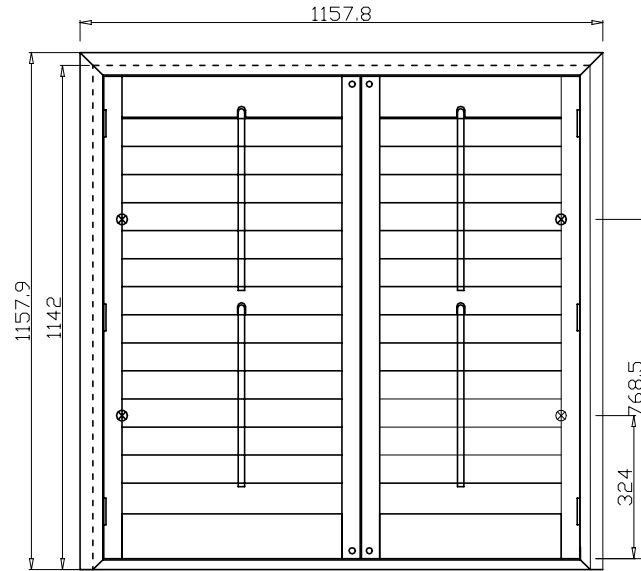

L DR

NOTES:

Shutter Color: Timeless White(覆盖色)

Hinges Color: White(白色)

Qty(数量): 1

Material(材质): Paulownia (桐木)

Configuration(窗扇结构): L-DR,IN, 3Side,

Tilt rod type(拉杆类型): Centre Tilt(中拉杆)

Louvre Quantity(叶片数量): 14,14

Louvre Size(叶片尺寸): 495.7mm,408.7mm

Rail Size(上下板尺寸): 547.7mm,460.7mm

Order No(订单号):DG500-ABC 51556 Wright

Item(序号): 3

Room(房间号): B/B/L

Louvre Size(叶片类型): 76mm

Astragal Stile 41.3mm, Deep BullNose Z Frame 38mm