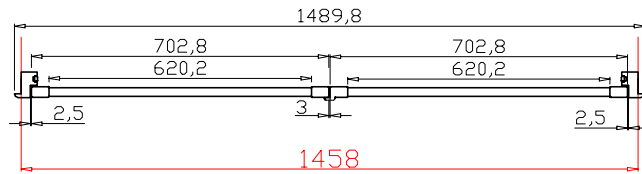

NOTES:

Shutter Color: Timeless White(覆盖色)

Hinges Color: White(白色)

Qty(数量): 1

Material(材质): Paulownia (桐木)

Configuration(窗扇结构): L-DR,IN, 3Side,

Tilt rod type(拉杆类型): Centre Tilt(中拉杆)

Louvre Quantity(叶片数量): 28

Louvre Size(叶片尺寸): 618.2mm

Rail Size(上下板尺寸): 670.2mm

Order No(订单号): DG500-ABC 51556 Wright

Item(序号): 2

Room(房间号): FRONT BEDROOM

Louvre Size(叶片类型): 76mm

Astrigal Stile 41.3mm, Deep BullNose Z Frame 38mm