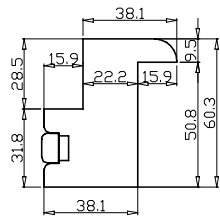

Deep Bullnose Z Frame 38mm