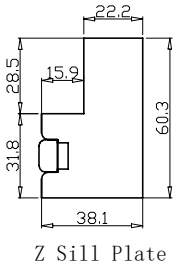

Louvre Size(叶片尺寸): 510.7mm,393.7mm

Rail Size(上下板尺寸): 562.7mm , 445.7mm

Order No(订单号):DG500-ABC 51556 Wright

Item(序号): 1

Room(房间号): B/B/R

Louvre Size(叶片类型): 76mm

Astrigal Stile 41.3mm, Deep BullNose Z Frame 38mm

Tilt rod type(拉杆类型): Centre Tilt(中拉杆)

Louvre Quantity(叶片数量): 28

Louvre Size(叶片尺寸): 618.2mm

Rail Size(上下板尺寸): 670.2mm

Order No(订单号): DG500-ABC 51556 Wright

Item(序号): 2

Room(房间号): FRONT BEDROOM

Louvre Size(叶片类型): 76mm

Material(材质): Paulownia (桐木)

Configuration(窗扇结构): L-DR,IN, 3Side,

Tilt rod type(拉杆类型): Centre Tilt(中拉杆)

Louvre Quantity(叶片数量): 14,14

Louvre Size(叶片尺寸): 495.7mm,408.7mm

Rail Size(上下板尺寸): 547.7mm,460.7mm

Order No(订单号):DG500-ABC 51556 Wright

Item(序号): 3

Room(房间号): B/B/L

Louvre Size(叶片类型): 76mm

Astragal Stile 41.3mm, Deep BullNose Z Frame 38mm

Z Sill Plate

Deep Bullnose Z Frame 38mm