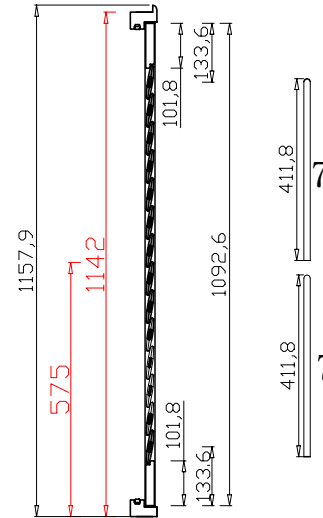

L DR

NOTES:

Shutter Color: Timeless White(覆盖色)

Hinges Color: White(白色)

Qty(数量): 1

Material(材质): Paulownia (桐木)

Configuration(窗扇结构): L-DR,IN, 3Side,

Tilt rod type(拉杆类型): Centre Tilt(中拉杆)

Louvre Quantity(叶片数量): 14,14

Louvre Size(叶片尺寸): 495.7mm,408.7mm

Rail Size(上下板尺寸): 547.7mm,460.7mm

Order No(订单号):DG500-ABC 51556 Wright

Item(序号): 3

Room(房间号): B/B/L

Louvre Size(叶片类型): 76mm

Astragal Stile 41.3mm, Deep BullNose Z Frame 38mm