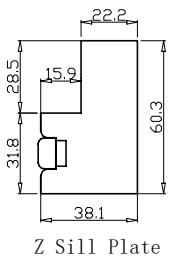

Z Sill Plate