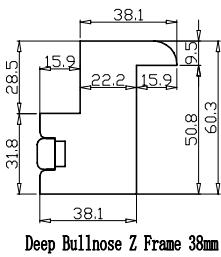

Z Sill Plate

Deep Bullnose Z Frame 38mm