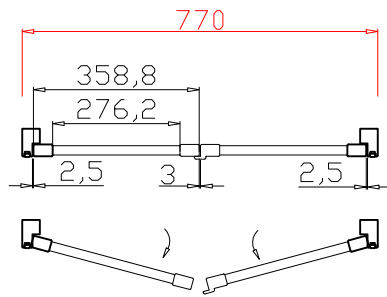

17

NOTES:

Shutter Color: Timeless White(覆盖色)

Hinges Color: White(白色)

Qty(数量): 1

Material(材质): Balmoral Pine Wood (松木)

Configuration(窗扇结构): L-DR,IN, 4Side, Astrigal Stile 41.3mm, Vintage L Frame 60mm

Tilt rod type(拉杆类型): Easy Tilt(齿条拉杆)

Louvre Quantity(叶片数量): 34

Louvre Size(叶片尺寸): 274.2mm

Rail Size(上下板尺寸): 326.2mm

Order No(订单号): DG508-HOME Megan Gracie

Item(序号): 2

Room(房间号): bathroom double

Louvre Size(叶片类型): 76mm