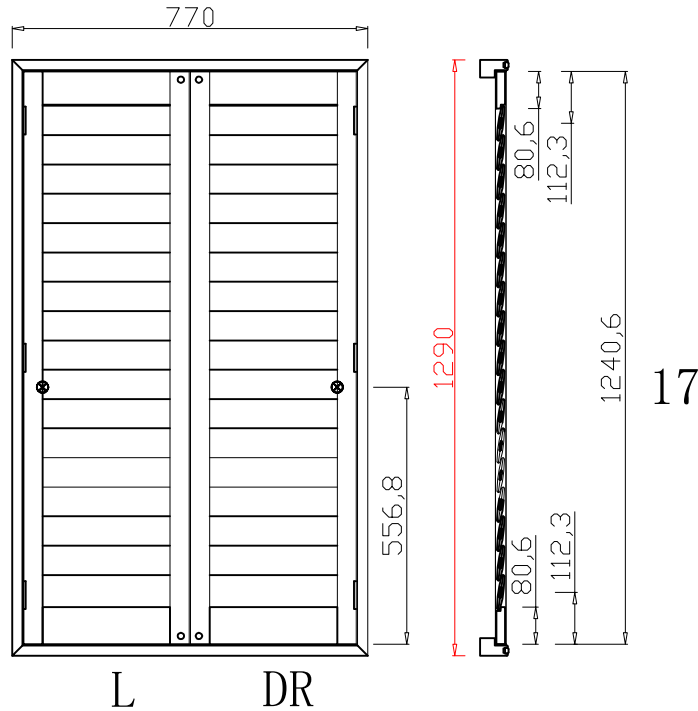

17

NOTES:

Shutter Color: Timeless White(覆盖色)

Hinges Color: White(白色)

Qty(数量): 1

Material(材质): Balmoral Pine Wood (松木)

Configuration(窗扇结构): L-DR,IN, 4Side, Astrigal Stile 41.3mm, Vintage L Frame 60mm

Tilt rod type(拉杆类型): Easy Tilt(齿条拉杆)

Louvre Quantity(叶片数量): 34

Louvre Size(叶片尺寸): 274.2mm

Rail Size(上下板尺寸): 326.2mm

Order No(订单号): DG508-HOME Megan Gracie

Item(序号): 2

Room(房间号): bathroom double

Louvre Size(叶片类型): 76mm