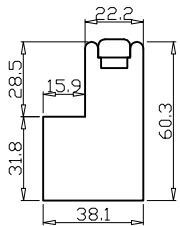

10

60mm Vintage L

Batten:

- 5*40*860 (mm)*2
- 5*50*860 (mm)*2
- 5*60*860 (mm)*2
- 5*50*1290 (mm)*2
- Timeless White

NOTES:

Shutter Color: Timeless White(覆盖色)

Hinges Color: White(白色)

Qty(数量): 1

Material(材质): Balmoral Pine Wood (松木)

Configuration(窗扇结构): L,IN, 4Side, Butt Stile 41.3mm, Vintage L Frame 60mm

Tilt rod type(拉杆类型): Easy Tilt(齿条拉杆)

Louvre Quantity(叶片数量): 10

Louvre Size(叶片尺寸): 208mm

Rail Size(上下板尺寸): 260mm

Qty(数量): 1

Material(材质): Balmoral Pine Wood (松木)

Configuration(窗扇结构): L-DR,IN, 4Side, Astrigal Stile 41.3mm, Vintage L Frame 60mm

Tilt rod type(拉杆类型): Easy Tilt(齿条拉杆)

Louvre Quantity(叶片数量): 34

Louvre Size(叶片尺寸): 274.2mm

Rail Size(上下板尺寸): 326.2mm

Order No(订单号): DG508-HOME Megan Gracie

Item(序号): 2

Room(房间号): bathroom double

Louvre Size(叶片类型): 76mm

60mm Vintage L