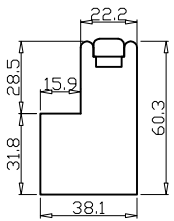

Material(材质): Balmoral Pine Wood (松木)

Configuration(窗扇结构): L,IN, 4Side, Butt Stile 41.3mm, Vintage L Frame 60mm

Tilt rod type(拉杆类型): Easy Tilt(齿条拉杆)

Louvre Quantity(叶片数量): 10

Louvre Size(叶片尺寸): 208mm

Rail Size(上下板尺寸): 260mm

Qty(数量): 1

Material(材质): Balmoral Pine Wood (松木)

Configuration(窗扇结构): L-DR,IN, 4Side, Astrigal Stile 41.3mm, Vintage L Frame 60mm

Tilt rod type(拉杆类型): Easy Tilt(齿条拉杆)

Louvre Quantity(叶片数量): 34

Louvre Size(叶片尺寸): 274.2mm

Rail Size(上下板尺寸): 326.2mm

Order No(订单号): DG508-HOME Megan Gracie

Item(序号): 2

Room(房间号): bathroom double

Louvre Size(叶片类型): 76mm

60mm Vintage L