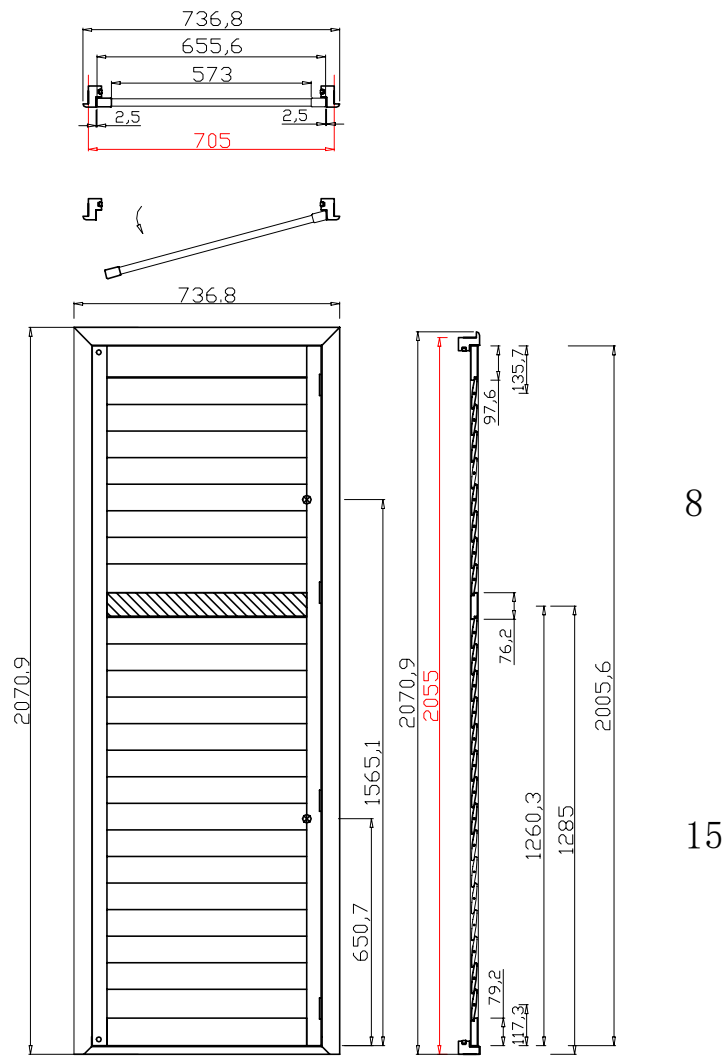

NOTES:

Shutter Color: Timeless White(覆盖色)  
 Hinges Color: White(白色)  
 Qty(数量): 1  
 Material(材质): Balmoral Pine Wood (松木)  
 Configuration(窗扇结构): L,IN, 3Side, Astrigal Stile 41.3mm, Deep BullNose Z Frame 38mm  
 Tilt rod type(拉杆类型): Easy Tilt(齿轮拉杆)  
 Louvre Quantity(叶片数量): 23  
 Louvre Size(叶片尺寸): 576mm  
 Rail Size(上下板尺寸): 628mm

Order No(订单号):DG504-HOME Jonathan Ward  
 Item(序号): 1  
 Room(房间号): Living room left  
 Louvre Size(叶片类型): 89mm

R

NOTES:

Shutter Color: Timeless White(覆盖色)

Order No(订单号):DG504-HOME Jonathan Ward

Hinges Color: White(白色)

Item(序号): 2

Qty(数量): 1

Room(房间号): Living room right

Material(材质): Balmoral Pine Wood (松木)

Louvre Size(叶片类型): 89mm

Configuration(窗扇结构): R,IN, 3Side, Astrigal Stile 41.3mm, Deep BullNose Z Frame 38mm

Tilt rod type(拉杆类型): Easy Tilt(齿轮拉杆)

Louvre Quantity(叶片数量): 23

Louvre Size(叶片尺寸): 571mm

Rail Size(上下板尺寸): 623mm