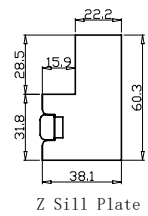

NOTES:

Shutter Color: Timeless White(覆盖色)  
 Hinges Color: White(白色)  
 Qty(数量): 1  
 Material(材质): Balmoral Pine Wood (松木)  
 Configuration(窗扇结构): L,IN, 3Side, Astrigal Stile 41.3mm, Deep BullNose Z Frame 38mm  
 Tilt rod type(拉杆类型): Easy Tilt(齿轮拉杆)  
 Louvre Quantity(叶片数量): 23  
 Louvre Size(叶片尺寸): 576mm  
 Rail Size(上下板尺寸): 628mm

Order No(订单号):DG504-HOME Jonathan Ward  
 Item(序号): 1  
 Room(房间号): Living room left  
 Louvre Size(叶片类型): 89mm

R

NOTES:

Shutter Color: Timeless White(覆盖色)

Order No(订单号):DG504-HOME Jonathan Ward

Hinges Color: White(白色)

Item(序号): 2

Qty(数量): 1

Room(房间号): Living room right

Material(材质): Balmoral Pine Wood (松木)

Louvre Size(叶片类型): 89mm

Configuration(窗扇结构): R,IN, 3Side, Astrigal Stile 41.3mm, Deep BullNose Z Frame 38mm

Tilt rod type(拉杆类型): Easy Tilt(齿轮拉杆)

Louvre Quantity(叶片数量): 23

Louvre Size(叶片尺寸): 571mm

Rail Size(上下板尺寸): 623mm