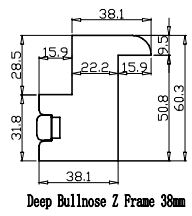

NOTES:

Shutter Color: Timeless White(覆盖色)  
 Hinges Color: White(白色)  
 Qty(数量): 1  
 Material(材质): Balmoral Pine Wood (松木)  
 Configuration(窗扇结构): L,IN, 3Side, Astrigal Stile 41.3mm, Deep BullNose Z Frame 38mm  
 Tilt rod type(拉杆类型): Easy Tilt(齿轮拉杆)  
 Louvre Quantity(叶片数量): 23  
 Louvre Size(叶片尺寸): 576mm  
 Rail Size(上下板尺寸): 628mm

Order No(订单号):DG504-HOME Jonathan Ward  
 Item(序号): 1  
 Room(房间号): Living room left  
 Louvre Size(叶片类型): 89mm

R

NOTES:

Shutter Color: Timeless White(覆盖色)

Order No(订单号):DG504-HOME Jonathan Ward

Hinges Color: White(白色)

Item(序号): 2

Qty(数量): 1

Room(房间号): Living room right

Material(材质): Balmoral Pine Wood (松木)

Louvre Size(叶片类型): 89mm

Configuration(窗扇结构): R,IN, 3Side, Astrigal Stile 41.3mm, Deep BullNose Z Frame 38mm

Tilt rod type(拉杆类型): Easy Tilt(齿轮拉杆)

Louvre Quantity(叶片数量): 23

Louvre Size(叶片尺寸): 571mm

Rail Size(上下板尺寸): 623mm