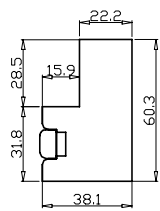

Louvre Quantity(叶片数量): 72

Louvre Size(叶片尺寸): 493.1mm

Rail Size(上下板尺寸): 545.1mm

Order No(订单号):DG498-HOME John Wilson

Item(序号): 1

Room(房间号): Living room

Louvre Size(叶片类型): 76mm

Z Sill Plate