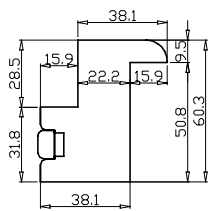

Louvre Quantity(叶片数量): 72

Louvre Size(叶片尺寸): 493.1mm

Rail Size(上下板尺寸): 545.1mm

Order No(订单号):DG498-HOME John Wilson

Item(序号): 1

Room(房间号): Living room

Louvre Size(叶片类型): 76mm

Z Sill Plate