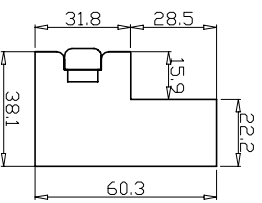

Louvre Size(叶片尺寸): 370.2mm

Rail Size(上下板尺寸): 422.2mm

Order No(订单号): DG502-26706 MCMMASTER

Item(序号): 1

Room(房间号): kitchen

Louvre Size(叶片类型): 76mm

Astrigal Stile 41.3mm, Deep Plain L Frame 60mm

Deep Plain L Frame 60mm