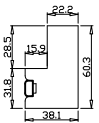

Order No(订单号): DG495-RAIN 1213 O'DONNELL
 Item(序号): 2
 Room(房间号): LIVING M
 Louvre Size(叶片类型): 76mm

Z Sill Plate

Deep BullNose Z Frame 38mm

7

7

9

Z Sill Plate

Deep BullNose Z Frame 38mm

Louvre Quantity(叶片数量): 46

Louvre Size(叶片尺寸): 255.45mm

Rail Size(上下板尺寸): 307.45mm

Order No(订单号): DG495-RAIN 1213 O'DONNELL

Item(序号): 3

Room(房间号): LIVING R

Louvre Size(叶片类型): 76mm

8

Rail Size(上下板尺寸): 383.95mm

Order No(订单号): DG495-RAIN 1213 O'DONNELL

Item(序号): 6

Room(房间号): BED R

Louvre Size(叶片类型): 76mm