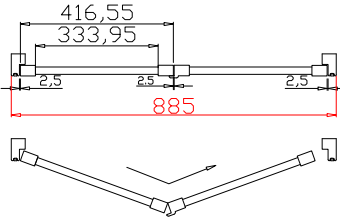

Louvre Quantity(叶片数量): 46

Louvre Size(叶片尺寸): 255.45mm

Rail Size(上下板尺寸): 307.45mm

Order No(订单号): DG495-RAIN 1213 O'DONNELL

Item(序号): 3

Room(房间号): LIVING R

Louvre Size(叶片类型): 76mm

8

Tilt rod type(拉杆类型): Easy tilt rod(齿条拉杆)

Louvre Quantity(叶片数量): 44

Louvre Size(叶片尺寸): 331.95mm

Rail Size(上下板尺寸): 383.95mm

Order No(订单号): DG495-RAIN 1213 O'DONNELL

Item(序号): 4

Room(房间号): BED L

Louvre Size(叶片类型): 76mm

Configuration(窗扇结构): L-DR, IN, 4Side, 41.3mm Astrigal, 60mm Vintage L

Tilt rod type(拉杆类型): Easy tilt rod(齿条拉杆)

Louvre Quantity(叶片数量): 44

Louvre Size(叶片尺寸): 469.2mm

Rail Size(上下板尺寸): 521.2mm

Order No(订单号): DG495-RAIN 1213 O'DONNELL

Rail Size(上下板尺寸): 383.95mm

Order No(订单号): DG495-RAIN 1213 O'DONNELL

Item(序号): 6

Room(房间号): BED R

Louvre Size(叶片类型): 76mm