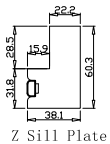

Z Sill Plate