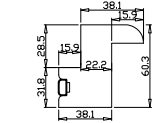

Order No(订单号): DG495-RAIN 1213 O'DONNELL
 Item(序号): 2
 Room(房间号): LIVING M
 Louvre Size(叶片类型): 76mm

Z Sill Plate

Deep BullNose Z Frame 38mm

7

7

9

Z Sill Plate

Deep BullNose Z Frame 38mm

Louvre Quantity(叶片数量): 46

Louvre Size(叶片尺寸): 255.45mm

Rail Size(上下板尺寸): 307.45mm

Order No(订单号): DG495-RAIN 1213 O'DONNELL

Item(序号): 3

Room(房间号): LIVING R

Louvre Size(叶片类型): 76mm

8