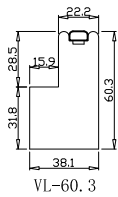

Tilt rod type(拉杆类型): Easy tilt rod(齿条拉杆)

Louvre Quantity(叶片数量): 44

Louvre Size(叶片尺寸): 331.95mm

Rail Size(上下板尺寸): 383.95mm

Order No(订单号): DG495-RAIN 1213 O'DONNELL

Item(序号): 4

Room(房间号): BED L

Louvre Size(叶片类型): 76mm

Configuration(窗扇结构): L-DR, IN, 4Side, 41.3mm Astrigal, 60mm Vintage L

Tilt rod type(拉杆类型): Easy tilt rod(齿条拉杆)

Louvre Quantity(叶片数量): 44

Louvre Size(叶片尺寸): 469.2mm

Rail Size(上下板尺寸): 521.2mm

Order No(订单号): DG495-RAIN 1213 O'DONNELL

Item(序号): 5

Room(房间号): BED M

Louvre Size(叶片类型): 76mm

8

6

8

NOTES:

Shutter Color: Winter White(覆盖色)

Rail Size(上下板尺寸): 383.95mm

Order No(订单号): DG495-RAIN 1213 O'DONNELL

Item(序号): 6

Room(房间号): BED R

Louvre Size(叶片类型): 76mm