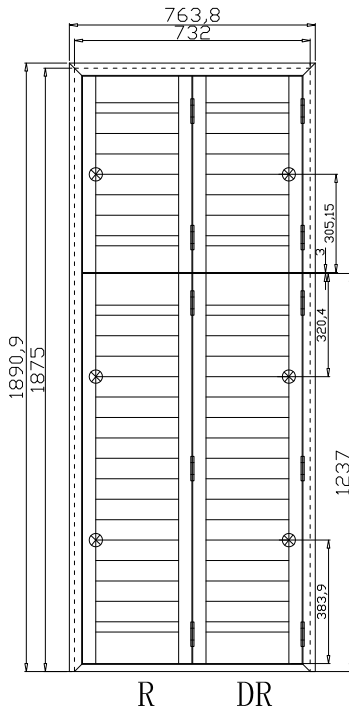

7

7

9

NOTES:

Shutter Color: Winter White(覆盖色)

Hinges Color: White(白色)

Qty(数量): 1

Material(材质): Paulownia(桐木)

Configuration(窗扇结构): RDR, IN, 4SP, 41.3mm Astrigal, Deep BullNose Z Frame 38mm

Tilt rod type(拉杆类型): Easy tilt rod(齿条拉杆)

Louvre Quantity(叶片数量): 46

Louvre Size(叶片尺寸): 255.45mm

Rail Size(上下板尺寸): 307.45mm

Order No(订单号): DG495-RAIN 1213 O'DONNELL

Item(序号): 3

Room(房间号): LIVING R

Louvre Size(叶片类型): 76mm