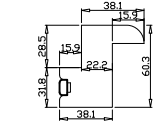

Z Sill Plate

Deep BullNose Z Frame 38mm