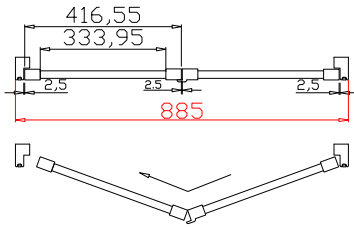

Tilt rod type(拉杆类型): Easy tilt rod(齿条拉杆)

Louvre Quantity(叶片数量): 44

Louvre Size(叶片尺寸): 331.95mm

Rail Size(上下板尺寸): 383.95mm

Order No(订单号): DG495-RAIN 1213 O'DONNELL

Item(序号): 4

Room(房间号): BED L

Louvre Size(叶片类型): 76mm

Configuration(窗扇结构): L-DR, IN, 4Side, 41.3mm Astrigal, 60mm Vintage L

Tilt rod type(拉杆类型): Easy tilt rod(齿条拉杆)

Louvre Quantity(叶片数量): 44

Louvre Size(叶片尺寸): 469.2mm

Rail Size(上下板尺寸): 521.2mm

Order No(订单号): DG495-RAIN 1213 O'DONNELL

Item(序号): 5

Room(房间号): BED M

Louvre Size(叶片类型): 76mm

8

6

8

NOTES:

Shutter Color: Winter White(覆盖色)

Rail Size(上下板尺寸): 383.95mm

Order No(订单号): DG495-RAIN 1213 O'DONNELL

Item(序号): 6

Room(房间号): BED R

Louvre Size(叶片类型): 76mm