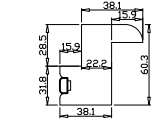

Deep BullNose Z Frame 38mm

NOTES:

Shutter Color: Winter White(覆盖色)

Hinges Color: White(白色)

Qty(数量): 1

Material(材质): Paulownia(桐木)

Configuration(窗扇结构): LDL, IN, 4SP, 41.3mm Astrigal, Deep BullNose Z Frame 38mm

Tilt rod type(拉杆类型): Easy tilt rod(齿条拉杆)

Louvre Quantity(叶片数量): 46

Louvre Size(叶片尺寸): 254.45mm

Rail Size(上下板尺寸): 306.45mm

Order No(订单号): DG495-RAIN 1213 O'DONNELL

Item(序号): 1

Room(房间号): LIVING L

Louvre Size(叶片类型): 76mm