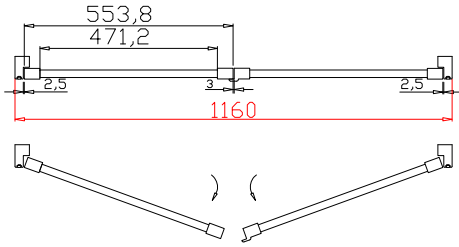

Louvre Quantity(叶片数量): 46

Louvre Size(叶片尺寸): 255.45mm

Rail Size(上下板尺寸): 307.45mm

Order No(订单号): DG495-RAIN 1213 O'DONNELL

Item(序号): 3

Room(房间号): LIVING R

Louvre Size(叶片类型): 76mm

8

Tilt rod type(拉杆类型): Easy tilt rod(齿条拉杆)

Louvre Quantity(叶片数量): 44

Louvre Size(叶片尺寸): 331.95mm

Rail Size(上下板尺寸): 383.95mm

Order No(订单号): DG495-RAIN 1213 O'DONNELL

Item(序号): 4

Room(房间号): BED L

Louvre Size(叶片类型): 76mm

Configuration(窗扇结构): L-DR, IN, 4Side, 41.3mm Astrigal, 60mm Vintage L

Tilt rod type(拉杆类型): Easy tilt rod(齿条拉杆)

Louvre Quantity(叶片数量): 44

Louvre Size(叶片尺寸): 469.2mm

Rail Size(上下板尺寸): 521.2mm

Order No(订单号): DG495-RAIN 1213 O'DONNELL

Rail Size(上下板尺寸): 383.95mm

Order No(订单号): DG495-RAIN 1213 O'DONNELL

Item(序号): 6

Room(房间号): BED R

Louvre Size(叶片类型): 76mm