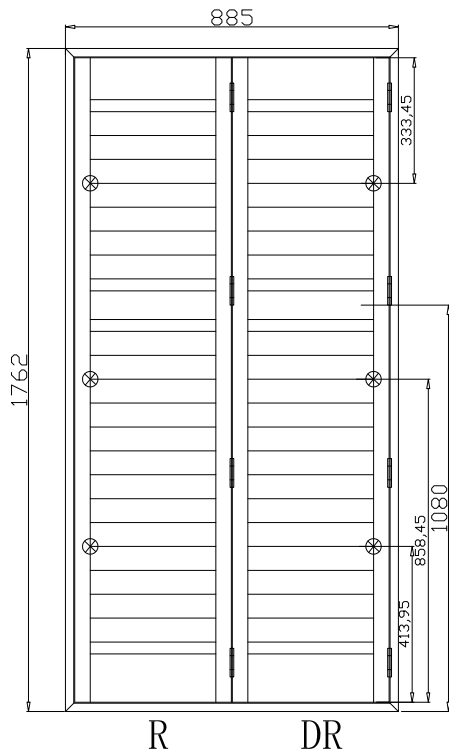

Tilt rod type(拉杆类型): Easy tilt rod(齿条拉杆)

Louvre Quantity(叶片数量): 44

Louvre Size(叶片尺寸): 331.95mm

Rail Size(上下板尺寸): 383.95mm

Order No(订单号): DG495-RAIN 1213 O'DONNELL

Item(序号): 4

Room(房间号): BED L

Louvre Size(叶片类型): 76mm

Configuration(窗扇结构): L-DR, IN, 4Side, 41.3mm Astrigal, 60mm Vintage L

Tilt rod type(拉杆类型): Easy tilt rod(齿条拉杆)

Louvre Quantity(叶片数量): 44

Louvre Size(叶片尺寸): 469.2mm

Rail Size(上下板尺寸): 521.2mm

Order No(订单号): DG495-RAIN 1213 O'DONNELL

Item(序号): 5

Room(房间号): BED M

Louvre Size(叶片类型): 76mm

8

6

8

NOTES:

Shutter Color: Winter White(覆盖色)

Rail Size(上下板尺寸): 383.95mm

Order No(订单号): DG495-RAIN 1213 O'DONNELL

Item(序号): 6

Room(房间号): BED R

Louvre Size(叶片类型): 76mm