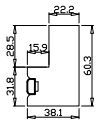

Z Sill Plate