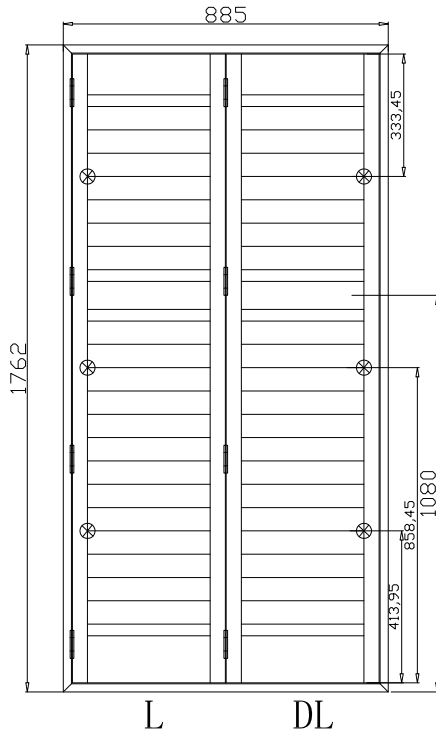

Louvre Quantity(叶片数量): 46

Louvre Size(叶片尺寸): 255.45mm

Rail Size(上下板尺寸): 307.45mm

Order No(订单号): DG495-RAIN 1213 O'DONNELL

Item(序号): 3

Room(房间号): LIVING R

Louvre Size(叶片类型): 76mm

8

Tilt rod type(拉杆类型): Easy tilt rod(齿条拉杆)

Louvre Quantity(叶片数量): 44

Louvre Size(叶片尺寸): 331.95mm

Rail Size(上下板尺寸): 383.95mm

Order No(订单号): DG495-RAIN 1213 O'DONNELL

Item(序号): 4

Room(房间号): BED L

Louvre Size(叶片类型): 76mm

Rail Size(上下板尺寸): 383.95mm

Order No(订单号): DG495-RAIN 1213 O'DONNELL

Item(序号): 6

Room(房间号): BED R

Louvre Size(叶片类型): 76mm