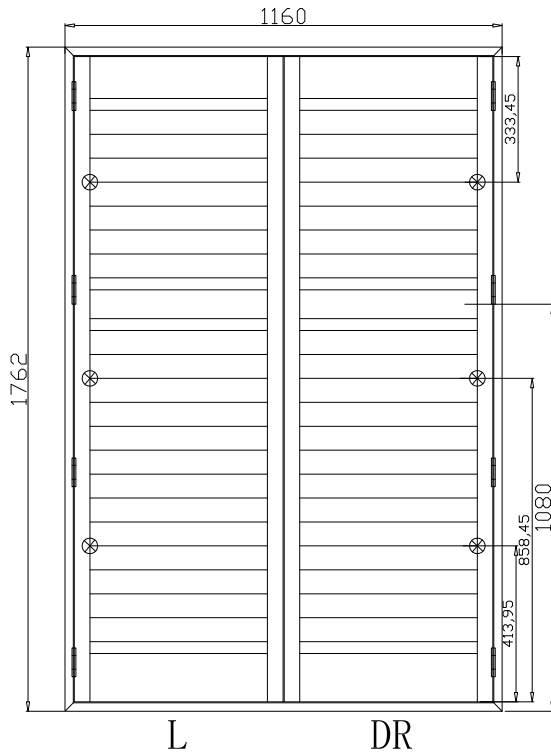

Tilt rod type(拉杆类型): Easy tilt rod(齿条拉杆)

Louvre Quantity(叶片数量): 44

Louvre Size(叶片尺寸): 331.95mm

Rail Size(上下板尺寸): 383.95mm

Order No(订单号): DG495-RAIN 1213 O'DONNELL

Item(序号): 4

Room(房间号): BED L

Louvre Size(叶片类型): 76mm

Configuration(窗扇结构): L-DR, IN, 4Side, 41.3mm Astrigal, 60mm Vintage L

Tilt rod type(拉杆类型): Easy tilt rod(齿条拉杆)

Louvre Quantity(叶片数量): 44

Louvre Size(叶片尺寸): 469.2mm

Rail Size(上下板尺寸): 521.2mm

Order No(订单号): DG495-RAIN 1213 O'DONNELL

Rail Size(上下板尺寸): 383.95mm

Order No(订单号): DG495-RAIN 1213 O'DONNELL

Item(序号): 6

Room(房间号): BED R

Louvre Size(叶片类型): 76mm