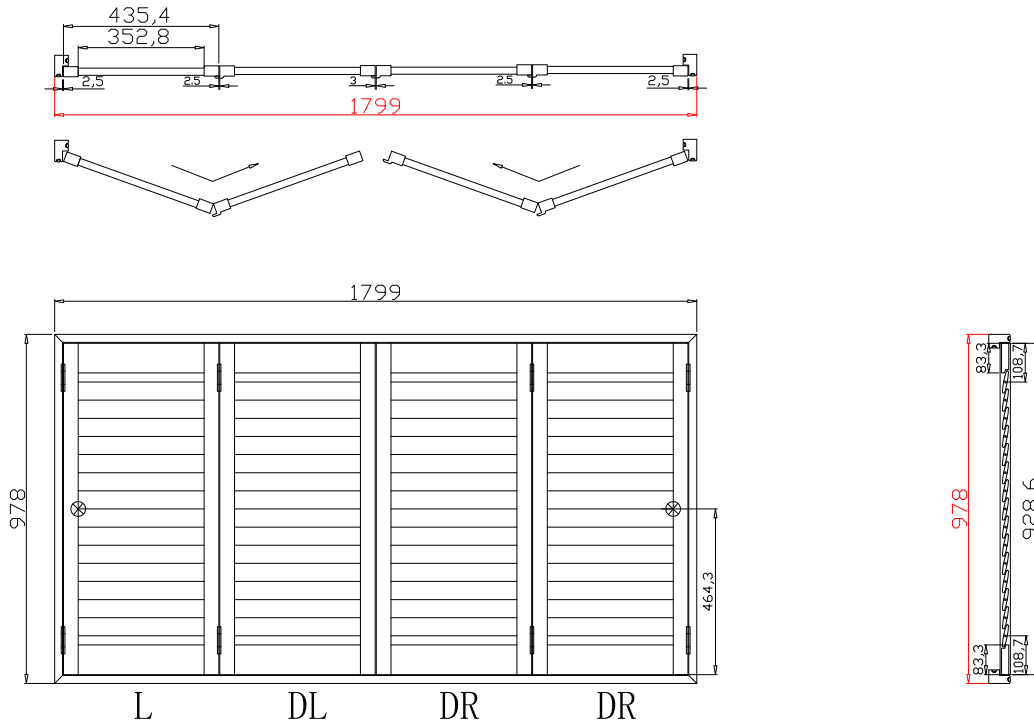

Louvre Quantity(叶片数量): 15

Louvre Size(叶片尺寸): 392mm

Rail Size(上下板尺寸): 444mm

Order No(订单号):DG488-BAI S360013 CLIFFORD

Item(序号): 7

Room(房间号):BED BAY 2

Louvre Size(叶片类型): 64mm

Double Insert L Frame 60mm

Tilt rod type(拉杆类型): Easy tilt rod(齿条拉杆)

Louvre Quantity(叶片数量): 60

Louvre Size(叶片尺寸): 350.8mm

Rail Size(上下板尺寸): 402.8mm

Order No(订单号): DG488-BAI S360013 CLIFFORD

Item(序号): 8

Room(房间号): BED BAY 3

Louvre Size(叶片类型): 64mm