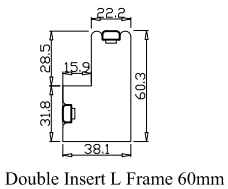

Louvre Quantity(叶片数量): 15

Louvre Size(叶片尺寸): 306mm

Rail Size(上下板尺寸): 358mm

Order No(订单号):DG488-BAI S360013 CLIFFORD

Item(序号): 6

Room(房间号):BED BAY 1

Louvre Size(叶片类型): 64mm

Double Insert L Frame 60mm

Louvre Quantity(叶片数量): 15

Louvre Size(叶片尺寸): 392mm

Rail Size(上下板尺寸): 444mm

Order No(订单号):DG488-BAI S360013 CLIFFORD

Item(序号): 7

Room(房间号):BED BAY 2

Louvre Size(叶片类型): 64mm

Double Insert L Frame 60mm

Tilt rod type(拉杆类型): Easy tilt rod(齿条拉杆)

Louvre Quantity(叶片数量): 60

Louvre Size(叶片尺寸): 350.8mm

Rail Size(上下板尺寸): 402.8mm

Order No(订单号): DG488-BAI S360013 CLIFFORD

Item(序号): 8

Room(房间号): BED BAY 3

Louvre Size(叶片类型): 64mm

Louvre Quantity(叶片数量): 15

Louvre Size(叶片尺寸): 392mm

Rail Size(上下板尺寸): 444mm

Order No(订单号):DG488-BAI S360013 CLIFFORD

Item(序号): 9

Room(房间号):BED BAY 4

Louvre Size(叶片类型): 64mm

Double Insert L Frame 60mm