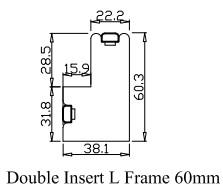

Double Insert L Frame 60mm