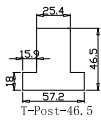

Louvre Quantity(叶片数量): 36,36

Louvre Size(叶片尺寸): 451.7mm,448.4mm

Rail Size(上下板尺寸): 503.7mm,500.4mm

Order No(订单号):DG486-HOME Emma McGauchie

Item(序号): 1

Room(房间号): Living Room

Louvre Size(叶片类型): 89mm

2

Louvre Quantity(叶片数量): 33

Louvre Size(叶片尺寸): 382.1mm

Rail Size(上下板尺寸): 434.1mm

Order No(订单号):DG486-HOME Emma McGauchie

Item(序号): 2

Room(房间号):Downstairs Bedroom

Louvre Size(叶片类型): 89mm

Z Sill Plate