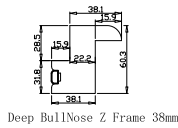

Louvre Quantity(叶片数量): 36,36

Louvre Size(叶片尺寸): 451.7mm,448.4mm

Rail Size(上下板尺寸): 503.7mm,500.4mm

Order No(订单号):DG486-HOME Emma McGauchie

Item(序号): 1

Room(房间号): Living Room

Louvre Size(叶片类型): 89mm

2

Louvre Quantity(叶片数量): 33

Louvre Size(叶片尺寸): 382.1mm

Rail Size(上下板尺寸): 434.1mm

Order No(订单号):DG486-HOME Emma McGauchie

Item(序号): 2

Room(房间号):Downstairs Bedroom

Louvre Size(叶片类型): 89mm

Z Sill Plate