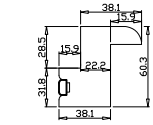

Louvre Quantity(叶片数量): 36,36

Louvre Size(叶片尺寸): 451.7mm,448.4mm

Rail Size(上下板尺寸): 503.7mm,500.4mm

Order No(订单号):DG486-HOME Emma McGauchie

Item(序号): 1

Room(房间号): Living Room

Louvre Size(叶片类型): 89mm

2

Louvre Quantity(叶片数量): 33

Louvre Size(叶片尺寸): 382.1mm

Rail Size(上下板尺寸): 434.1mm

Order No(订单号):DG486-HOME Emma McGauchie

Item(序号): 2

Room(房间号):Downstairs Bedroom

Louvre Size(叶片类型): 89mm

Z Sill Plate