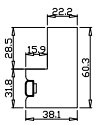

Louvre Quantity(叶片数量): 36,36

Louvre Size(叶片尺寸): 451.7mm,448.4mm

Rail Size(上下板尺寸): 503.7mm,500.4mm

Order No(订单号):DG486-HOME Emma McGauchie

Item(序号): 1

Room(房间号): Living Room

Louvre Size(叶片类型): 89mm

2

Louvre Quantity(叶片数量): 33

Louvre Size(叶片尺寸): 382.1mm

Rail Size(上下板尺寸): 434.1mm

Order No(订单号):DG486-HOME Emma McGauchie

Item(序号): 2

Room(房间号):Downstairs Bedroom

Louvre Size(叶片类型): 89mm

Z Sill Plate