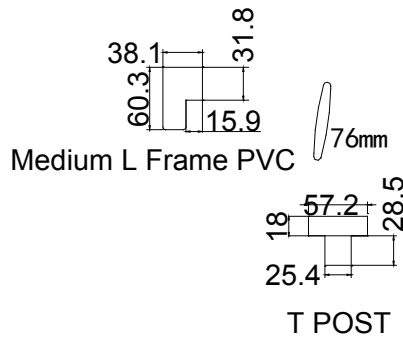

Configuration (窗扇结构): LTL-DRTL-DRTR, IN, 4side, Astrigal Stile 41.3mm, Medium L Frame PVC

Tilt rod type (拉杆类型): Easy tilt System

Louvre Quantity (叶片数量): 22/44/44/22

Louvre Size (叶片尺寸): 545.1mm, 338.5mm, 341mm, 545.1mm

Rail Size (上下板中板尺寸): 573.1mm, 366.5mm, 369mm, 573.1mm

Order No (订单号): REG 14866 White Lodge

Item (序号): 1

Room (房间号): DINING LH1

Louvre Size (叶片类型): 76mm

L T L R T L L R T R

NOTES:

Shutter Color: 003 Slaked Lime

Hinges Color: Pearl (珍珠白)

Qty (数量): 1

Material (材质): Highgrove PVC

Configuration (窗扇结构): LTL-DRTL-DL-DRTR, IN, 4side, Astrigal Stile 41.3mm, Medium L Frame PVC

Tilt rod type (拉杆类型): Easy tilt System

Louvre Quantity (叶片数量): 22/44/66/22

Louvre Size (叶片尺寸): 545.1mm, 336mm, 369.8mm, 545.1mm

Rail Size (上下板中板尺寸): 573.1mm, 364mm, 397.8mm, 573.1mm

Order No (订单号): REG 14866 White Lodge

Item (序号): 2

Room (房间号): DINING LH2

Louvre Size (叶片类型): 76mm