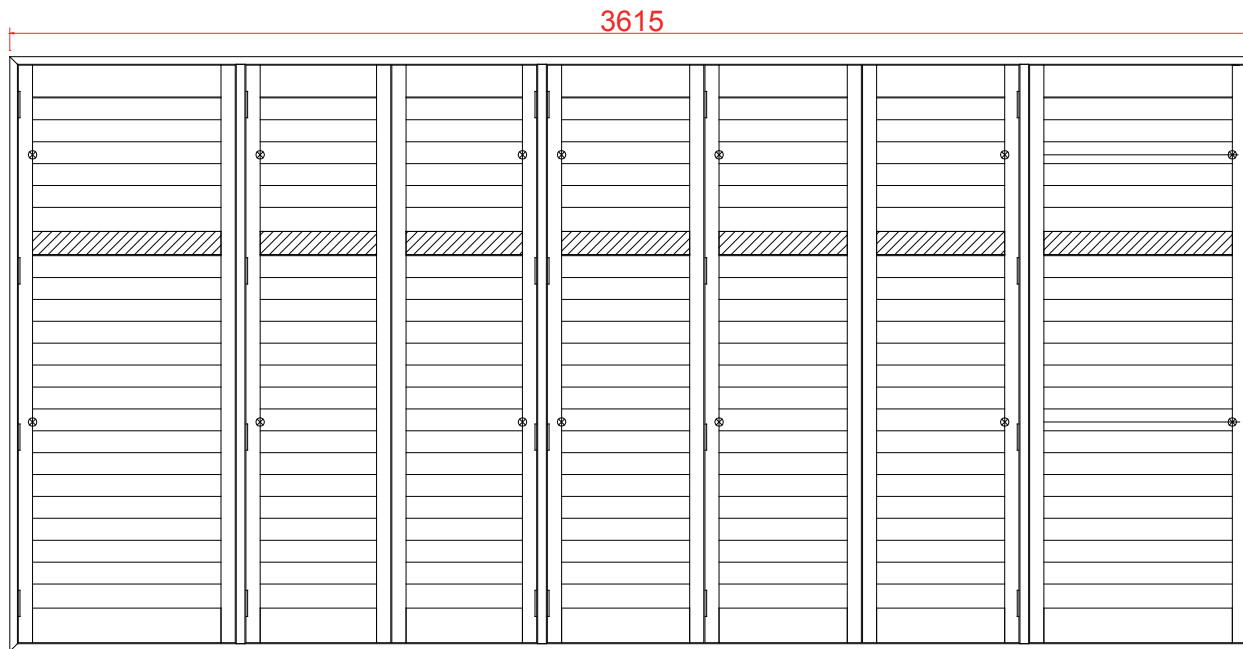

Configuration (窗扇结构): LTL-DRTL-DRTR, IN, 4side, Astrigal Stile 41.3mm, Medium L Frame PVC

Tilt rod type (拉杆类型): Easy tilt System

Louvre Quantity (叶片数量): 22/44/44/22

Louvre Size (叶片尺寸): 545.1mm, 338.5mm, 341mm, 545.1mm

Rail Size (上下板中板尺寸): 573.1mm, 366.5mm, 369mm, 573.1mm

Order No (订单号): REG 14866 White Lodge

Item (序号): 1

Room (房间号): DINING LH1

Louvre Size (叶片类型): 76mm

L T L R T L L R T R

NOTES:

Shutter Color: 003 Slaked Lime

Louvre Size (叶片尺寸): 545.1mm, 336mm, 369.8mm, 545.1mm

Rail Size (上下板中板尺寸): 573.1mm, 364mm, 397.8mm, 573.1mm

Order No (订单号): REG 14866 White Lodge

Item (序号): 2

Room (房间号): DINING LH2

Louvre Size (叶片类型): 76mm

Louvre Quantity (叶片数量): 22/44

Louvre Size (叶片尺寸): 510.1mm, 356.3mm

Rail Size (上下板中板尺寸): 538.1mm, 384.3mm

Order No (订单号): REG 14866 White Lodge

Item (序号): 3

Room (房间号): DINING LH3

Louvre Size (叶片类型): 76mm