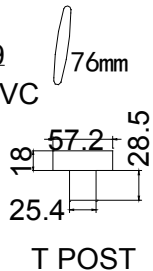

T POST

NOTES:

Shutter Color: 003 Slaked Lime

Hinges Color: Pearl (珍珠白)

Qty (数量): 1

Material (材质): Highgrove PVC

Configuration (窗扇结构): LTL-DRTL-DRTR, IN, 4side, Astrigal Stile 41.3mm, Medium L Frame PVC

Tilt rod type (拉杆类型): Easy tilt System

Louvre Quantity (叶片数量): 22/44/44/22

Louvre Size (叶片尺寸): 545.1mm, 338.5mm, 341mm, 545.1mm

Rail Size (上下板中板尺寸): 573.1mm, 366.5mm, 369mm, 573.1mm

Order No (订单号): REG 14866 White Lodge

Item (序号): 1

Room (房间号): DINING LH1

Louvre Size (叶片类型): 76mm