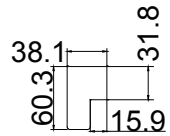

L T L R T L R T R

Medium L Frame PVC