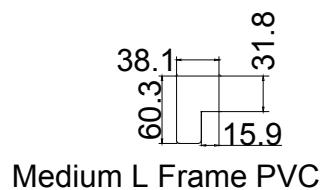

Louvre Size (叶片尺寸): 545.1mm, 336mm, 369.8mm, 545.1mm

Rail Size (上下板中板尺寸): 573.1mm, 364mm, 397.8mm, 573.1mm

Order No (订单号): REG 14866 White Lodge

Item (序号): 2

Room (房间号): DINING LH2

Louvre Size (叶片类型): 76mm

L T L R

NOTES:

Shutter Color: 003 Slaked Lime

Hinges Color: Pearl (珍珠白)

Qty (数量): 1

Material (材质): Highgrove PVC

Configuration (窗扇结构): LTL-DR, IN, 4side, Astrigal Stile 41.3mm, Medium L Frame PVC

Tilt rod type (拉杆类型): Easy tilt System

Louvre Quantity (叶片数量): 22/44

Louvre Size (叶片尺寸): 510.1mm, 356.3mm

Rail Size (上下板中板尺寸): 538.1mm, 384.3mm

Order No (订单号): REG 14866 White Lodge

Item (序号): 3

Room (房间号): DINING LH3

Louvre Size (叶片类型): 76mm