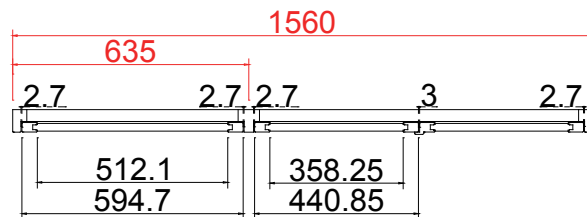

Louvre Size (叶片尺寸): 545.1mm, 336mm, 369.8mm, 545.1mm

Rail Size (上下板中板尺寸): 573.1mm, 364mm, 397.8mm, 573.1mm

Order No (订单号): REG 14866 White Lodge

Item (序号): 2

Room (房间号): DINING LH2

Louvre Size (叶片类型): 76mm

L T L R

NOTES:

Shutter Color: 003 Slaked Lime

Hinges Color: Pearl (珍珠白)

Qty (数量): 1

Material (材质): Highgrove PVC

Configuration (窗扇结构): LTL-DR, IN, 4side, Astrigal Stile 41.3mm, Medium L Frame PVC

Tilt rod type (拉杆类型): Easy tilt System

Louvre Quantity (叶片数量): 22/44

Louvre Size (叶片尺寸): 510.1mm, 356.3mm

Rail Size (上下板中板尺寸): 538.1mm, 384.3mm

Order No (订单号): REG 14866 White Lodge

Item (序号): 3

Room (房间号): DINING LH3

Louvre Size (叶片类型): 76mm