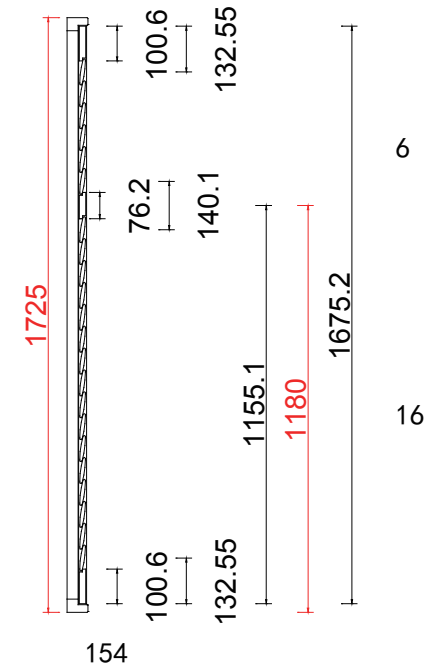

Configuration (窗扇结构): LTL-DRTL-DRTR, IN, 4side, Astrigal Stile 41.3mm, Medium L Frame PVC

Tilt rod type (拉杆类型): Easy tilt System

Louvre Quantity (叶片数量): 22/44/44/22

Louvre Size (叶片尺寸): 545.1mm, 338.5mm, 341mm, 545.1mm

Rail Size (上下板中板尺寸): 573.1mm, 366.5mm, 369mm, 573.1mm

Order No (订单号): REG 14866 White Lodge

Item (序号): 1

Room (房间号): DINING LH1

Louvre Size (叶片类型): 76mm

L T L R T L L R T R

NOTES:

Shutter Color: 003 Slaked Lime

Louvre Size (叶片尺寸): 545.1mm, 336mm, 369.8mm, 545.1mm

Rail Size (上下板中板尺寸): 573.1mm, 364mm, 397.8mm, 573.1mm

Order No (订单号): REG 14866 White Lodge

Item (序号): 2

Room (房间号): DINING LH2

Louvre Size (叶片类型): 76mm

Louvre Quantity (叶片数量): 22/44

Louvre Size (叶片尺寸): 510.1mm, 356.3mm

Rail Size (上下板中板尺寸): 538.1mm, 384.3mm

Order No (订单号): REG 14866 White Lodge

Item (序号): 3

Room (房间号): DINING LH3

Louvre Size (叶片类型): 76mm