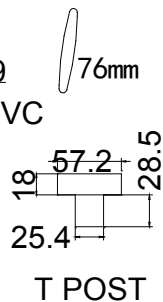

Louvre Size (叶片尺寸): 545.1mm, 336mm, 369.8mm, 545.1mm

Rail Size (上下板中板尺寸): 573.1mm, 364mm, 397.8mm, 573.1mm

Order No (订单号): REG 14866 White Lodge

Item (序号): 2

Room (房间号): DINING LH2

Louvre Size (叶片类型): 76mm

L T L R

NOTES:

Shutter Color: 003 Slaked Lime

Hinges Color: Pearl (珍珠白)

Qty (数量): 1

Material (材质): Highgrove PVC

Configuration (窗扇结构): LTL-DR, IN, 4side, Astrigal Stile 41.3mm, Medium L Frame PVC

Tilt rod type (拉杆类型): Easy tilt System

Louvre Quantity (叶片数量): 22/44

Louvre Size (叶片尺寸): 510.1mm, 356.3mm

Rail Size (上下板中板尺寸): 538.1mm, 384.3mm

Order No (订单号): REG 14866 White Lodge

Item (序号): 3

Room (房间号): DINING LH3

Louvre Size (叶片类型): 76mm