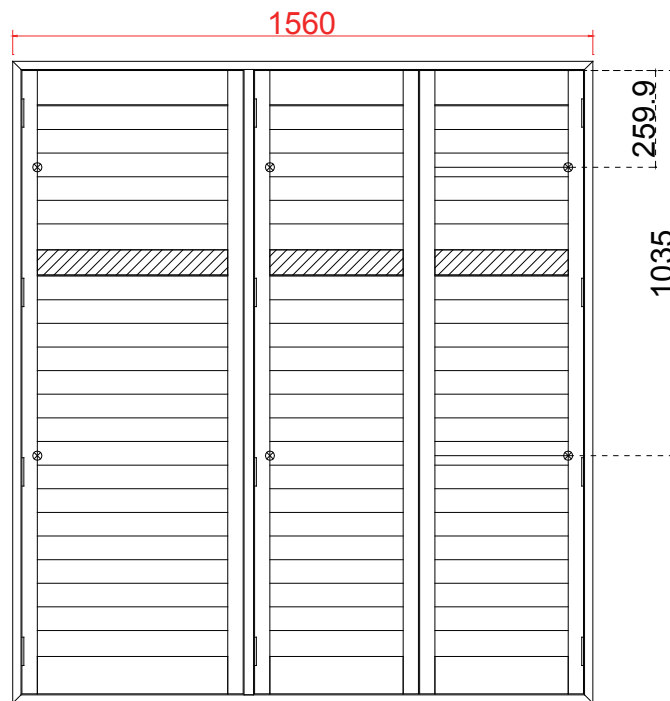

Configuration (窗扇结构): LTL-DRTL-DRTR, IN, 4side, Astrigal Stile 41.3mm, Medium L Frame PVC

Tilt rod type (拉杆类型): Easy tilt System

Louvre Quantity (叶片数量): 22/44/44/22

Louvre Size (叶片尺寸): 545.1mm, 338.5mm, 341mm, 545.1mm

Rail Size (上下板中板尺寸): 573.1mm, 366.5mm, 369mm, 573.1mm

Order No (订单号): REG 14866 White Lodge

Item (序号): 1

Room (房间号): DINING LH1

Louvre Size (叶片类型): 76mm

L T L R T L L R T R

NOTES:

Shutter Color: 003 Slaked Lime

Louvre Size (叶片尺寸): 545.1mm, 336mm, 369.8mm, 545.1mm

Rail Size (上下板中板尺寸): 573.1mm, 364mm, 397.8mm, 573.1mm

Order No (订单号): REG 14866 White Lodge

Item (序号): 2

Room (房间号): DINING LH2

Louvre Size (叶片类型): 76mm

Louvre Quantity (叶片数量): 22/44

Louvre Size (叶片尺寸): 510.1mm, 356.3mm

Rail Size (上下板中板尺寸): 538.1mm, 384.3mm

Order No (订单号): REG 14866 White Lodge

Item (序号): 3

Room (房间号): DINING LH3

Louvre Size (叶片类型): 76mm