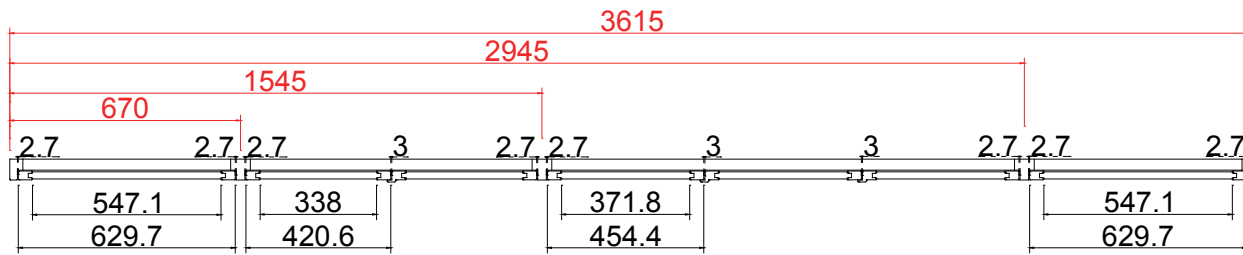

Configuration (窗扇结构): LTL-DRTL-DRTR, IN, 4side, Astrigal Stile 41.3mm, Medium L Frame PVC

Tilt rod type (拉杆类型): Easy tilt System

Louvre Quantity (叶片数量): 22/44/44/22

Louvre Size (叶片尺寸): 545.1mm, 338.5mm, 341mm, 545.1mm

Rail Size (上下板中板尺寸): 573.1mm, 366.5mm, 369mm, 573.1mm

Order No (订单号): REG 14866 White Lodge

Item (序号): 1

Room (房间号): DINING LH1

Louvre Size (叶片类型): 76mm

L T L R T L L R T R

NOTES:

Shutter Color: 003 Slaked Lime

Louvre Size (叶片尺寸): 545.1mm, 336mm, 369.8mm, 545.1mm

Rail Size (上下板中板尺寸): 573.1mm, 364mm, 397.8mm, 573.1mm

Order No (订单号): REG 14866 White Lodge

Item (序号): 2

Room (房间号): DINING LH2

Louvre Size (叶片类型): 76mm

Louvre Quantity (叶片数量): 22/44

Louvre Size (叶片尺寸): 510.1mm, 356.3mm

Rail Size (上下板中板尺寸): 538.1mm, 384.3mm

Order No (订单号): REG 14866 White Lodge

Item (序号): 3

Room (房间号): DINING LH3

Louvre Size (叶片类型): 76mm