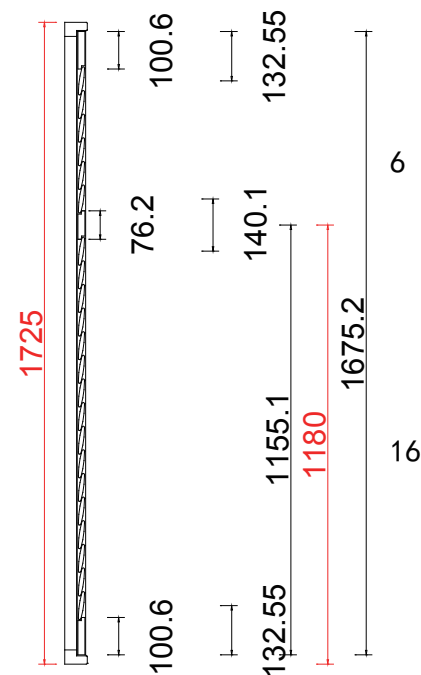

Configuration (窗扇结构): LTL-DRTL-DRTR, IN, 4side, Astrigal Stile 41.3mm, Medium L Frame PVC

Tilt rod type (拉杆类型): Easy tilt System

Louvre Quantity (叶片数量): 22/44/44/22

Louvre Size (叶片尺寸): 545.1mm, 338.5mm, 341mm, 545.1mm

Rail Size (上下板中板尺寸): 573.1mm, 366.5mm, 369mm, 573.1mm

Order No (订单号): REG 14866 White Lodge

Item (序号): 1

Room (房间号): DINING LH1

Louvre Size (叶片类型): 76mm

L T L R T L L R T R

NOTES:

Shutter Color: 003 Slaked Lime

Louvre Size (叶片尺寸): 545.1mm, 336mm, 369.8mm, 545.1mm

Rail Size (上下板中板尺寸): 573.1mm, 364mm, 397.8mm, 573.1mm

Order No (订单号): REG 14866 White Lodge

Item (序号): 2

Room (房间号): DINING LH2

Louvre Size (叶片类型): 76mm

Louvre Quantity (叶片数量): 22/44

Louvre Size (叶片尺寸): 510.1mm, 356.3mm

Rail Size (上下板中板尺寸): 538.1mm, 384.3mm

Order No (订单号): REG 14866 White Lodge

Item (序号): 3

Room (房间号): DINING LH3

Louvre Size (叶片类型): 76mm