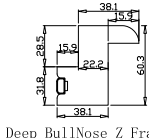

Louvre Quantity(叶片数量): 36

Louvre Size(叶片尺寸): 470.4mm

Rail Size(上下板尺寸): 522.4mm

Order No(订单号): DG482-HOME Terri Johnson

Item(序号): 1

Room(房间号): Living room

Louvre Size(叶片类型): 89mm

Z Sill Plate

Deep BullNose Z Frame 38mm

Z Sill Plate

Deep BullNose Z Frame 38mm

NOTES:

Shutter Color:Timeless White(覆盖色)

Hinges Color:White(白色)

Qty(数量): 1

Material(材质): Balmoral Pine Wood(松木)

Configuration(窗扇结构): LDL-DR,IN, 4SP, 41.3mm Astragal, Deep BullNose Z Frame 38mm

Tilt rod type(拉杆类型): Easy tilt rod(齿条拉杆)

Louvre Quantity(叶片数量): 36

Louvre Size(叶片尺寸): 470.4mm

Rail Size(上下板尺寸): 522.4mm

Order No(订单号):DG482-HOME Terri Johnson