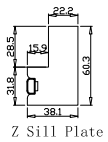

Z Sill Plate