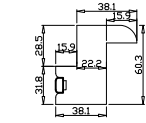

Z Sill Plate

Deep BullNose Z Frame 38mm

NOTES:

Shutter Color:Timeless White(覆盖色)

Hinges Color:White(白色)

Qty(数量): 1

Material(材质): Balmoral Pine Wood(松木)

Configuration(窗扇结构): LDL-DR,IN, 4SP, 41.3mm Astragal, Deep BullNose Z Frame 38mm

Tilt rod type(拉杆类型): Easy tilt rod(齿条拉杆)

Louvre Quantity(叶片数量): 36

Louvre Size(叶片尺寸): 470.4mm

Rail Size(上下板尺寸): 522.4mm

Order No(订单号):DG482-HOME Terri Johnson

Item(序号): 2

Room(房间号):Front bedroom

Louvre Size(叶片类型): 89mm

2

10