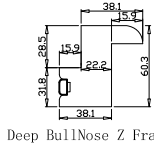

Configuration(窗扇结构): LDL-DR,IN, 4SP, 41.3mm Astragal, Deep BullNose Z Frame 38mm

Tilt rod type(拉杆类型): Easy tilt rod(齿条拉杆)

Louvre Quantity(叶片数量): 36

Louvre Size(叶片尺寸): 470.4mm

Rail Size(上下板尺寸): 522.4mm

Order No(订单号):DG482-HOME Terri Johnson

Item(序号): 2

Room(房间号):Front bedroom

Louvre Size(叶片类型): 89mm

2

10

Z Sill Plate

Deep BullNose Z Frame 38mm

NOTES:

Shutter Color:Timeless White(覆盖色)

Hinges Color:White(白色)

Qty(数量): 1

Material(材质): Balmoral Pine Wood(松木)

Configuration(窗扇结构): L-DR,IN, 4SP, 41.3mm Astrigal, Deep BullNose Z Frame 38mm

Tilt rod type(拉杆类型): Easy tilt rod(齿条拉杆)

Louvre Quantity(叶片数量): 24

Louvre Size(叶片尺寸): 463.2mm

Rail Size(上下板尺寸): 515.2mm

Order No(订单号):DG482-HOME Terri Johnson

Item(序号): 3

Room(房间号):Back bedroom

Louvre Size(叶片类型): 89mm

2