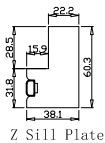

Configuration(窗扇结构): LDL-DR,IN, 4SP, 41.3mm Astragal, Deep BullNose Z Frame 38mm

Tilt rod type(拉杆类型): Easy tilt rod(齿条拉杆)

Louvre Quantity(叶片数量): 36

Louvre Size(叶片尺寸): 470.4mm

Rail Size(上下板尺寸): 522.4mm

Order No(订单号):DG482-HOME Terri Johnson

Item(序号): 2

Room(房间号):Front bedroom

Louvre Size(叶片类型): 89mm

2

10

Z Sill Plate

Deep BullNose Z Frame 38mm

NOTES:

Louvre Quantity(叶片数量): 24

Louvre Size(叶片尺寸): 463.2mm

Rail Size(上下板尺寸): 515.2mm

Order No(订单号):DG482-HOME Terri Johnson

Item(序号): 3

Room(房间号):Back bedroom

Louvre Size(叶片类型): 89mm

2