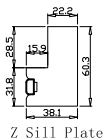

Louvre Quantity(叶片数量): 36

Louvre Size(叶片尺寸): 470.4mm

Rail Size(上下板尺寸): 522.4mm

Order No(订单号): DG482-HOME Terri Johnson

Item(序号): 1

Room(房间号): Living room

Louvre Size(叶片类型): 89mm

Z Sill Plate

Item(序号): 2

Room(房间号):Front bedroom

Louvre Size(叶片类型): 89mm

2

10

Z Sill Plate

Deep BullNose Z Frame 38mm

NOTES: