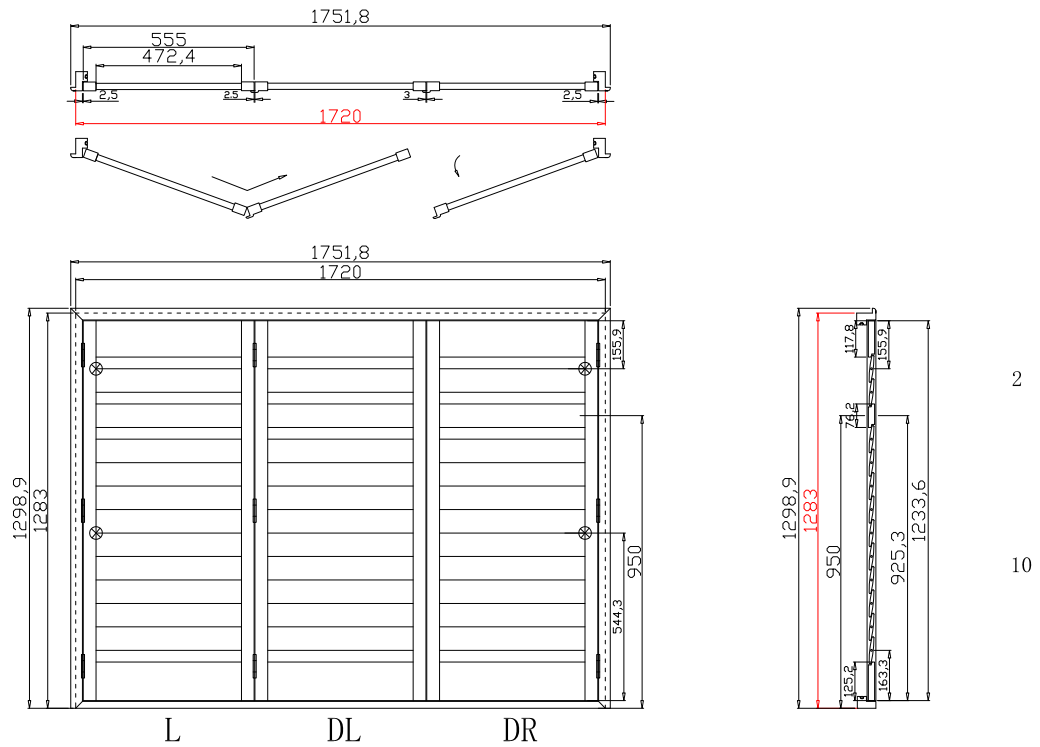

NOTES:

Shutter Color:Timeless White(覆盖色)

Hinges Color:White(白色)

Qty(数量): 1

Material(材质): Balmoral Pine Wood(松木)

Configuration(窗扇结构): LDL-DR,IN, 4SP, 41.3mm Astragal, Deep BullNose Z Frame 38mm

Tilt rod type(拉杆类型): Easy tilt rod(齿条拉杆)

Louvre Quantity(叶片数量): 36

Louvre Size(叶片尺寸): 470.4mm

Rail Size(上下板尺寸): 522.4mm

Order No(订单号):DG482-HOME Terri Johnson

Item(序号): 2

Room(房间号):Front bedroom

Louvre Size(叶片类型): 89mm

2

10