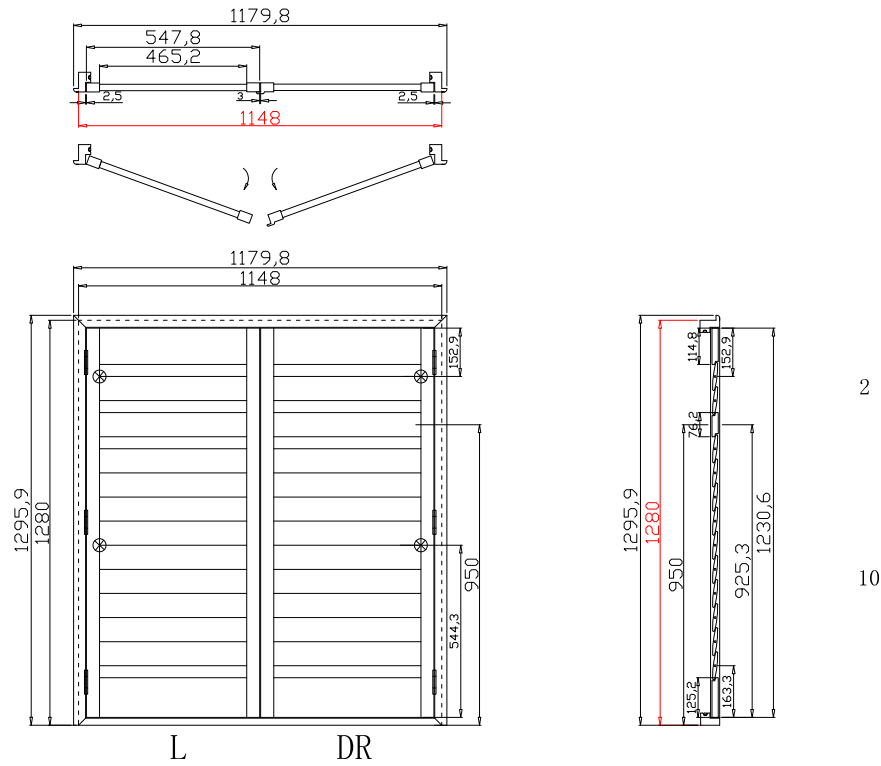

Louvre Quantity(叶片数量): 36

Louvre Size(叶片尺寸): 470.4mm

Rail Size(上下板尺寸): 522.4mm

Order No(订单号): DG482-HOME Terri Johnson

Item(序号): 1

Room(房间号): Living room

Louvre Size(叶片类型): 89mm

Z Sill Plate

Configuration(窗扇结构): LDL-DR,IN, 4SP, 41.3mm Astragal, Deep BullNose Z Frame 38mm

Tilt rod type(拉杆类型): Easy tilt rod(齿条拉杆)

Louvre Quantity(叶片数量): 36

Louvre Size(叶片尺寸): 470.4mm

Rail Size(上下板尺寸): 522.4mm

Order No(订单号):DG482-HOME Terri Johnson

Item(序号): 2

Room(房间号):Front bedroom

Louvre Size(叶片类型): 89mm

2

10

Z Sill Plate

Deep BullNose Z Frame 38mm

NOTES:

Louvre Quantity(叶片数量): 24

Louvre Size(叶片尺寸): 463.2mm

Rail Size(上下板尺寸): 515.2mm

Order No(订单号):DG482-HOME Terri Johnson

Item(序号): 3

Room(房间号):Back bedroom

Louvre Size(叶片类型): 89mm

2