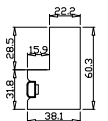

Qty(数量): 1

Material(材质): Balmoral Pine Wood(松木)

Configuration(窗扇结构): L-DR, IN, 4SP, 41.3mm Astrigal, Deep BullNose Z Frame 38mm

Tilt rod type(拉杆类型): Easy tilt rod(齿条拉杆)

Louvre Quantity(叶片数量): 12

Louvre Size(叶片尺寸): 476.7mm

Rail Size(上下板尺寸): 528.7mm

Order No(订单号): DG481-HOME Andrea Harrison

Item(序号): 2

Room(房间号): Hall

Louvre Size(叶片类型): 89mm

Z Sill Plate

Deep BullNose Z Frame 38mm

NOTES:

Louvre Quantity(叶片数量): 48

Louvre Size(叶片尺寸): 472.3mm

Rail Size(上下板尺寸): 524.3mm

Order No(订单号): DG481-HOME Andrea Harrison

Item(序号): 3

Room(房间号): Bedroom

Louvre Size(叶片类型): 89mm