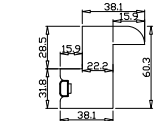

Rail Size(上下板尺寸): 528.7mm

Order No(订单号): DG481-HOME Andrea Harrison

Item(序号): 2

Room(房间号): Hall

Louvre Size(叶片类型): 89mm

Z Sill Plate

Deep BullNose Z Frame 38mm

NOTES:

Louvre Quantity(叶片数量): 48

Louvre Size(叶片尺寸): 472.3mm

Rail Size(上下板尺寸): 524.3mm

Order No(订单号): DG481-HOME Andrea Harrison

Item(序号): 3

Room(房间号): Bedroom

Louvre Size(叶片类型): 89mm