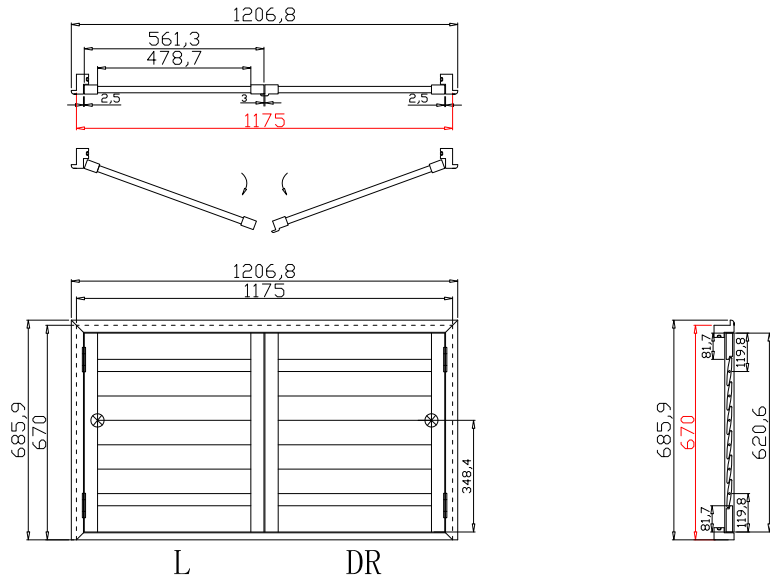

Deep BullNose Z Frame 38mm

6

NOTES:

Shutter Color: Timeless White(覆盖色)

Hinges Color: White(白色)

Qty(数量): 1

Material(材质): Balmoral Pine Wood(松木)

Configuration(窗扇结构): L-DR, IN, 4SP, 41.3mm Astrigal, Deep BullNose Z Frame 38mm

Tilt rod type(拉杆类型): Easy tilt rod(齿条拉杆)

Louvre Quantity(叶片数量): 12

Louvre Size(叶片尺寸): 476.7mm

Rail Size(上下板尺寸): 528.7mm

Order No(订单号): DG481-HOME Andrea Harrison

Item(序号): 2

Room(房间号): Hall

Louvre Size(叶片类型): 89mm