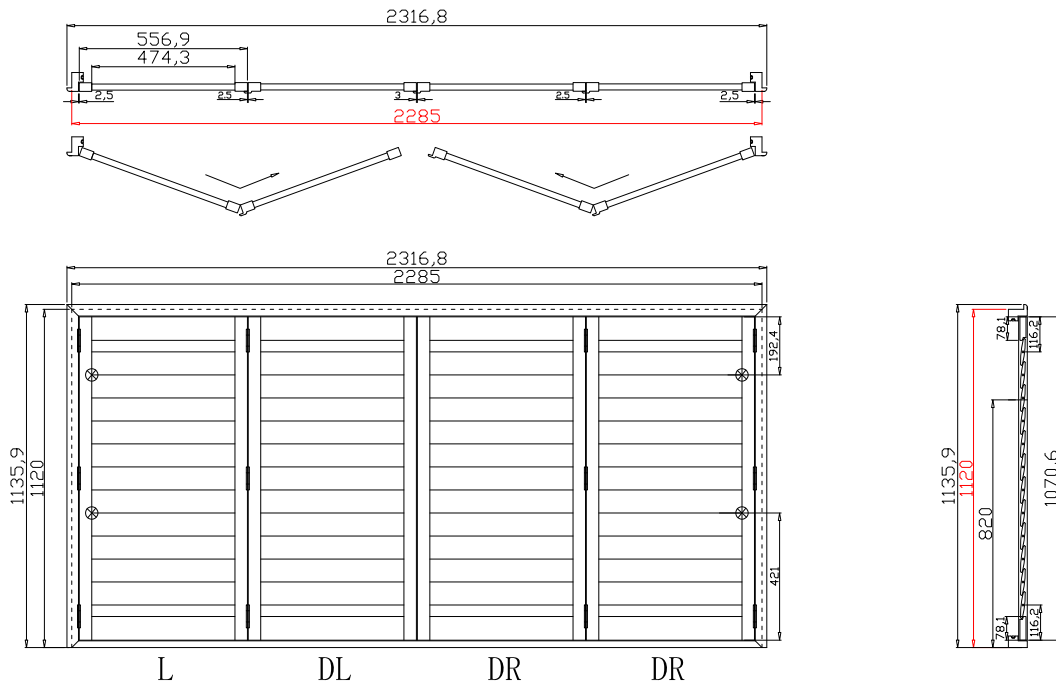

Qty(数量): 1

Material(材质): Balmoral Pine Wood(松木)

Configuration(窗扇结构): L-DR, IN, 4SP, 41.3mm Astrigal, Deep BullNose Z Frame 38mm

Tilt rod type(拉杆类型): Easy tilt rod(齿条拉杆)

Louvre Quantity(叶片数量): 12

Louvre Size(叶片尺寸): 476.7mm

Rail Size(上下板尺寸): 528.7mm

Order No(订单号): DG481-HOME Andrea Harrison

Item(序号): 2

Room(房间号): Hall

Louvre Size(叶片类型): 89mm

Z Sill Plate

Deep BullNose Z Frame 38mm

NOTES:

Louvre Quantity(叶片数量): 48

Louvre Size(叶片尺寸): 472.3mm

Rail Size(上下板尺寸): 524.3mm

Order No(订单号): DG481-HOME Andrea Harrison

Item(序号): 3

Room(房间号): Bedroom

Louvre Size(叶片类型): 89mm