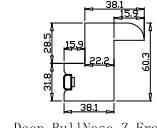

3

12

NOTES:

- Shutter Color: Timeless White(覆盖色)
- Hinges Color: White(白色)
- Qty(数量): 1
- Material(材质): Balmoral Pine Wood(松木)
- Configuration(窗扇结构): LDL-DRDR,IN, 4SP, 41.3mm Astrigal, Deep BullNose Z Frame 38mm
- Tilt rod type(拉杆类型): Easy tilt rod(齿条拉杆)
- Louvre Quantity(叶片数量): 60
- Louvre Size(叶片尺寸): 329.8mm
- Rail Size(上下板尺寸): 381.8mm

Order No(订单号): DG481-HOME Andrea Harrison
 Item(序号): 1
 Room(房间号): Living room
 Louvre Size(叶片类型): 89mm

Z Sill Plate

Deep BullNose Z Frame 38mm

6

NOTES:

Shutter Color: Timeless White(覆盖色)

Hinges Color: White(白色)

Qty(数量): 1

Material(材质): Balmoral Pine Wood(松木)

Configuration(窗扇结构): L-DR, IN, 4SP, 41.3mm Astrigal, Deep BullNose Z Frame 38mm

Tilt rod type(拉杆类型): Easy tilt rod(齿条拉杆)

Louvre Quantity(叶片数量): 12

Louvre Size(叶片尺寸): 476.7mm

Rail Size(上下板尺寸): 528.7mm

Order No(订单号): DG481-HOME Andrea Harrison

Item(序号): 2

Room(房间号): Hall

Louvre Size(叶片类型): 89mm

Z Sill Plate

Deep BullNose Z Frame 38mm

NOTES: