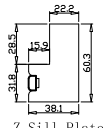

Z Sill Plate