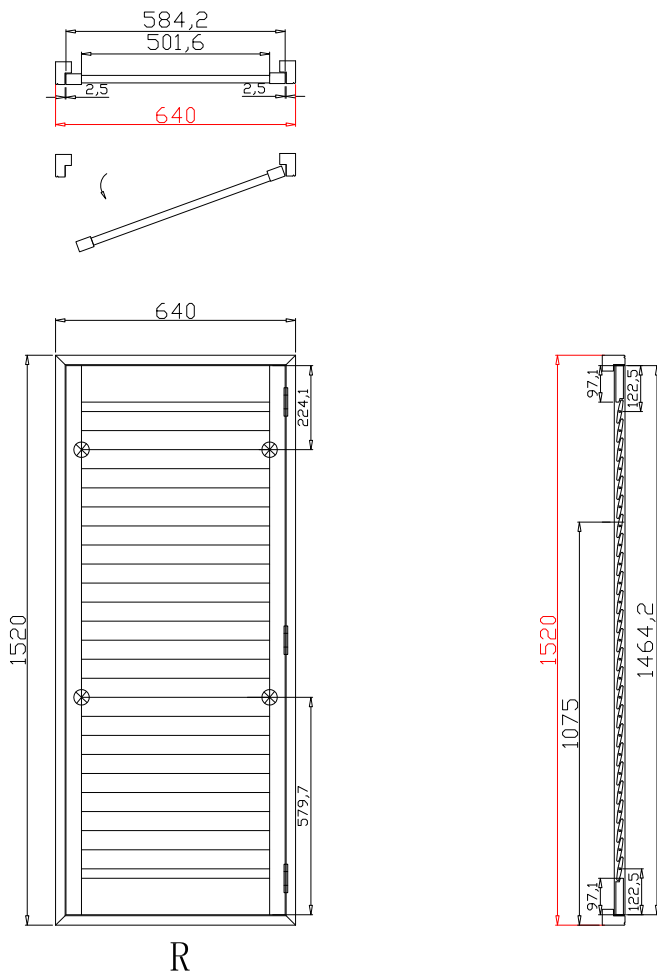

Rail Size(上下板尺寸): 202.45mm

Order No(订单号): DG480-BAI G361591 ROBINSON

Item(序号): 2

Room(房间号): RH FRONT BED

Louvre Size(叶片类型): 64mm

Medium L Frame

5

15

Louvre Quantity(叶片数量): 80

Louvre Size(叶片尺寸): 256.45mm

Rail Size(上下板尺寸): 283.45mm

Order No(订单号):DG480-BAI G361591 ROBINSON

Item(序号): 3

Room(房间号):STUDY

Louvre Size(叶片类型): 64mm

Medium L Frame

Configuration(窗扇结构): R,IN, 4Side, 41.3mm Butt, Medium L Frame

Tilt rod type(拉杆类型): Easy tilt rod(齿条拉杆)

Louvre Quantity(叶片数量): 25

Louvre Size(叶片尺寸): 499.6mm

Rail Size(上下板尺寸): 526.6mm

Order No(订单号):DG480-BAI G361591 ROBINSON

Louvre Size(叶片尺寸): 509.6mm

Rail Size(上下板尺寸): 536.6mm

Order No(订单号): DG480-BAI G361591 ROBINSON

Item(序号): 6

Room(房间号): BAY 3

Louvre Size(叶片类型): 64mm

Medium L Frame