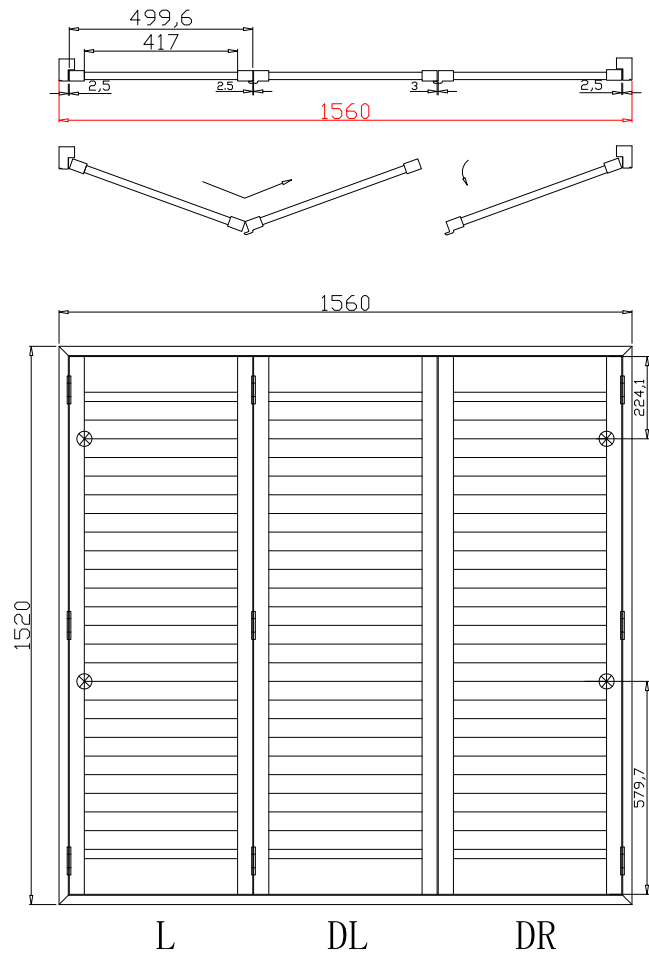

6

19

NOTES:

Shutter Color:Timeless White(覆盖色)

Hinges Color:White(白色)

Qty(数量): 1

Material(材质): PVC

Configuration(窗扇结构): LDL-DR,IN, 4Side, 41.3mm Astrigal, Medium L Frame

Tilt rod type(拉杆类型): Easy tilt rod(齿条拉杆)

Louvre Quantity(叶片数量): 75

Louvre Size(叶片尺寸): 415mm

Rail Size(上下板尺寸): 442mm

Order No(订单号):DG480-BAI G361591 ROBINSON

Item(序号): 5

Room(房间号):BAY 2

Louvre Size(叶片类型): 64mm