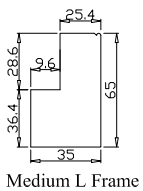

Configuration(窗扇结构): R,IN, 4Side, 41.3mm Butt, Medium L Frame

Tilt rod type(拉杆类型): Easy tilt rod(齿条拉杆)

Louvre Quantity(叶片数量): 25

Louvre Size(叶片尺寸): 499.6mm

Rail Size(上下板尺寸): 526.6mm

Order No(订单号):DG480-BAI G361591 ROBINSON

Qty(数量): 1

Material(材质): PVC

Configuration(窗扇结构): LDL-DR,IN, 4Side, 41.3mm Astrigal, Medium L Frame

Tilt rod type(拉杆类型): Easy tilt rod(齿条拉杆)

Louvre Quantity(叶片数量): 75

Louvre Size(叶片尺寸): 415mm

Rail Size(上下板尺寸): 442mm

Order No(订单号):DG480-BAI G361591 ROBINSON

Item(序号): 5

Room(房间号):BAY 2

Louvre Size(叶片类型): 64mm

Medium L Frame

L

6

19

Louvre Size(叶片尺寸): 509.6mm

Rail Size(上下板尺寸): 536.6mm

Order No(订单号): DG480-BAI G361591 ROBINSON

Item(序号): 6

Room(房间号): BAY 3

Louvre Size(叶片类型): 64mm

Medium L Frame