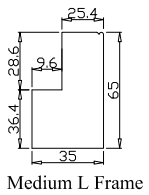

6

19

R

NOTES:

Shutter Color:Timeless White(覆盖色)

Hinges Color:White(白色)

Qty(数量): 1

Material(材质): PVC

Configuration(窗扇结构): R,IN, 4Side, 41.3mm Butt, Medium L Frame

Tilt rod type(拉杆类型): Easy tilt rod(齿条拉杆)

Louvre Quantity(叶片数量): 25

Louvre Size(叶片尺寸): 499.6mm

Rail Size(上下板尺寸): 526.6mm

Order No(订单号):DG480-BAI G361591 ROBINSON

Item(序号): 4

Room(房间号): BAY 1

Louvre Size(叶片类型): 64mm