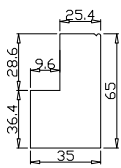

Rail Size(上下板尺寸): 202.45mm

Order No(订单号): DG480-BAI G361591 ROBINSON

Item(序号): 2

Room(房间号): RH FRONT BED

Louvre Size(叶片类型): 64mm

Medium L Frame

5

15

Louvre Quantity(叶片数量): 80

Louvre Size(叶片尺寸): 256.45mm

Rail Size(上下板尺寸): 283.45mm

Order No(订单号):DG480-BAI G361591 ROBINSON

Item(序号): 3

Room(房间号):STUDY

Louvre Size(叶片类型): 64mm

Medium L Frame

Configuration(窗扇结构): R,IN, 4Side, 41.3mm Butt, Medium L Frame

Tilt rod type(拉杆类型): Easy tilt rod(齿条拉杆)

Louvre Quantity(叶片数量): 25

Louvre Size(叶片尺寸): 499.6mm

Rail Size(上下板尺寸): 526.6mm

Order No(订单号):DG480-BAI G361591 ROBINSON

Louvre Size(叶片尺寸): 509.6mm

Rail Size(上下板尺寸): 536.6mm

Order No(订单号): DG480-BAI G361591 ROBINSON

Item(序号): 6

Room(房间号): BAY 3

Louvre Size(叶片类型): 64mm

Medium L Frame