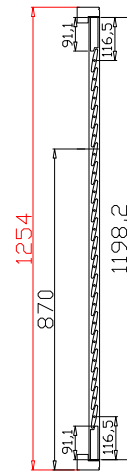

Material(材质): PVC

Configuration(窗扇结构): LDL-DRDR,IN, 4Side, 41.3mm Astrigal, Medium L Frame

Tilt rod type(拉杆类型): Easy tilt rod(齿条拉杆)

Louvre Quantity(叶片数量): 80

Louvre Size(叶片尺寸): 172.45mm

Rail Size(上下板尺寸): 199.45mm

Rail Size(上下板尺寸): 202.45mm

Order No(订单号): DG480-BAI G361591 ROBINSON

Item(序号): 2

Room(房间号): RH FRONT BED

Louvre Size(叶片类型): 64mm

Medium L Frame

5

15

Louvre Quantity(叶片数量): 80

Louvre Size(叶片尺寸): 256.45mm

Rail Size(上下板尺寸): 283.45mm

Order No(订单号):DG480-BAI G361591 ROBINSON

Item(序号): 3

Room(房间号):STUDY

Louvre Size(叶片类型): 64mm

Medium L Frame

Configuration(窗扇结构): R,IN, 4Side, 41.3mm Butt, Medium L Frame

Tilt rod type(拉杆类型): Easy tilt rod(齿条拉杆)

Louvre Quantity(叶片数量): 25

Louvre Size(叶片尺寸): 499.6mm

Rail Size(上下板尺寸): 526.6mm

Order No(订单号):DG480-BAI G361591 ROBINSON