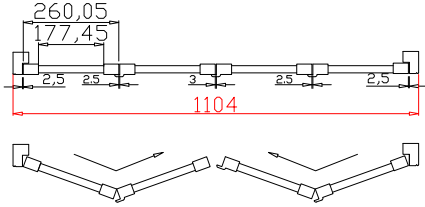

7

13

NOTES:

Shutter Color: Timeless White(覆盖色)

Hinges Color: White(白色)

Qty(数量): 1

Material(材质): PVC

Configuration(窗扇结构): LDL-DRDR,IN, 4Side, 41.3mm Astrigal, Medium L Frame

Tilt rod type(拉杆类型): Easy tilt rod(齿条拉杆)

Louvre Quantity(叶片数量): 80

Louvre Size(叶片尺寸): 175.45mm

Rail Size(上下板尺寸): 202.45mm

Order No(订单号): DG480-BAI G361591 ROBINSON

Item(序号): 2

Room(房间号): RH FRONT BED

Louvre Size(叶片类型): 64mm