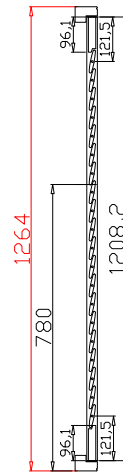

7

13

NOTES:

Shutter Color: Timeless White(覆盖色)

Hinges Color: White(白色)

Qty(数量): 1

Material(材质): PVC

Configuration(窗扇结构): LDL-DRDR,IN, 4Side, 41.3mm Astrigal, Medium L Frame

Tilt rod type(拉杆类型): Easy tilt rod(齿条拉杆)

Louvre Quantity(叶片数量): 80

Louvre Size(叶片尺寸): 175.45mm

Rail Size(上下板尺寸): 202.45mm

Order No(订单号): DG480-BAI G361591 ROBINSON

Item(序号): 2

Room(房间号): RH FRONT BED

Louvre Size(叶片类型): 64mm