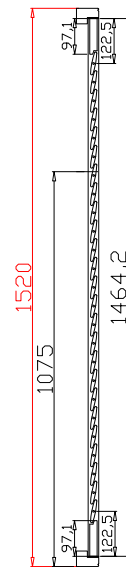

6

19

NOTES:

Shutter Color:Timeless White(覆盖色)

Hinges Color:White(白色)

Qty(数量): 1

Material(材质): PVC

Configuration(窗扇结构): LDL-DR,IN, 4Side, 41.3mm Astrigal, Medium L Frame

Tilt rod type(拉杆类型): Easy tilt rod(齿条拉杆)

Louvre Quantity(叶片数量): 75

Louvre Size(叶片尺寸): 415mm

Rail Size(上下板尺寸): 442mm

Order No(订单号):DG480-BAI G361591 ROBINSON

Item(序号): 5

Room(房间号):BAY 2

Louvre Size(叶片类型): 64mm