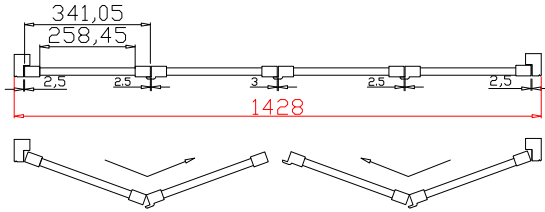

Hinges Color: White(白色)

Qty(数量): 1

Material(材质): PVC

Configuration(窗扇结构): LDL-DRDR,IN, 4Side, 41.3mm Astrigal, Medium L Frame

Tilt rod type(拉杆类型): Easy tilt rod(齿条拉杆)

Louvre Quantity(叶片数量): 80

Louvre Size(叶片尺寸): 175.45mm

Rail Size(上下板尺寸): 202.45mm

Order No(订单号): DG480-BAI G361591 ROBINSON

Item(序号): 2

Room(房间号): RH FRONT BED

Louvre Size(叶片类型): 64mm

Medium L Frame

5

15

Louvre Quantity(叶片数量): 80

Louvre Size(叶片尺寸): 256.45mm

Rail Size(上下板尺寸): 283.45mm

Order No(订单号):DG480-BAI G361591 ROBINSON

Item(序号): 3

Room(房间号):STUDY

Louvre Size(叶片类型): 64mm

Medium L Frame

Configuration(窗扇结构): R,IN, 4Side, 41.3mm Butt, Medium L Frame

Tilt rod type(拉杆类型): Easy tilt rod(齿条拉杆)

Louvre Quantity(叶片数量): 25

Louvre Size(叶片尺寸): 499.6mm

Rail Size(上下板尺寸): 526.6mm

Order No(订单号):DG480-BAI G361591 ROBINSON