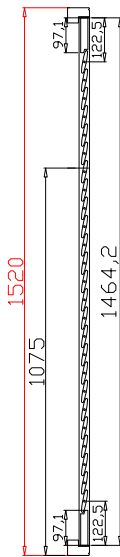

Rail Size(上下板尺寸): 202.45mm

Order No(订单号): DG480-BAI G361591 ROBINSON

Item(序号): 2

Room(房间号): RH FRONT BED

Louvre Size(叶片类型): 64mm

Medium L Frame

5

15

Louvre Quantity(叶片数量): 80

Louvre Size(叶片尺寸): 256.45mm

Rail Size(上下板尺寸): 283.45mm

Order No(订单号):DG480-BAI G361591 ROBINSON

Item(序号): 3

Room(房间号):STUDY

Louvre Size(叶片类型): 64mm

Medium L Frame

Order No(订单号):DG480-BAI G361591 ROBINSON

Item(序号): 5

Room(房间号):BAY 2

Louvre Size(叶片类型): 64mm

Medium L Frame

L

6

19

Louvre Size(叶片尺寸): 509.6mm

Rail Size(上下板尺寸): 536.6mm

Order No(订单号): DG480-BAI G361591 ROBINSON

Item(序号): 6

Room(房间号): BAY 3

Louvre Size(叶片类型): 64mm

Medium L Frame