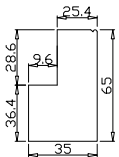

Rail Size(上下板尺寸): 202.45mm

Order No(订单号): DG480-BAI G361591 ROBINSON

Item(序号): 2

Room(房间号): RH FRONT BED

Louvre Size(叶片类型): 64mm

Medium L Frame

5

15

Louvre Quantity(叶片数量): 80

Louvre Size(叶片尺寸): 256.45mm

Rail Size(上下板尺寸): 283.45mm

Order No(订单号):DG480-BAI G361591 ROBINSON

Item(序号): 3

Room(房间号):STUDY

Louvre Size(叶片类型): 64mm

Medium L Frame

Configuration(窗扇结构): R,IN, 4Side, 41.3mm Butt, Medium L Frame

Tilt rod type(拉杆类型): Easy tilt rod(齿条拉杆)

Louvre Quantity(叶片数量): 25

Louvre Size(叶片尺寸): 499.6mm

Rail Size(上下板尺寸): 526.6mm

Order No(订单号):DG480-BAI G361591 ROBINSON

Louvre Size(叶片尺寸): 509.6mm

Rail Size(上下板尺寸): 536.6mm

Order No(订单号): DG480-BAI G361591 ROBINSON

Item(序号): 6

Room(房间号): BAY 3

Louvre Size(叶片类型): 64mm

Medium L Frame