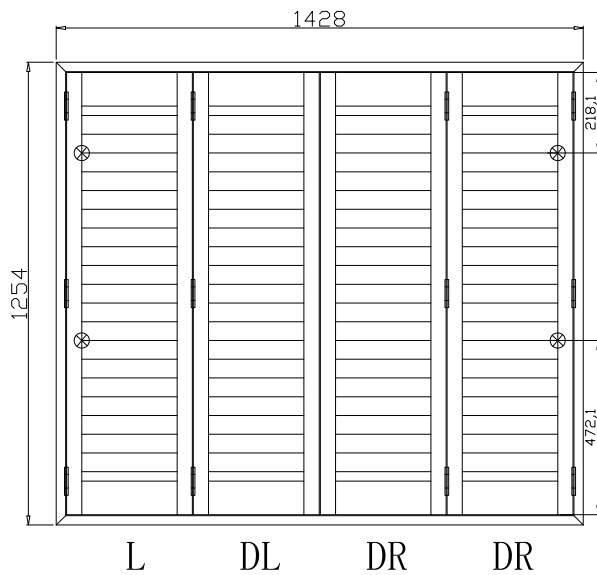

Rail Size(上下板尺寸): 202.45mm

Order No(订单号): DG480-BAI G361591 ROBINSON

Item(序号): 2

Room(房间号): RH FRONT BED

Louvre Size(叶片类型): 64mm

Medium L Frame

5

15

Louvre Quantity(叶片数量): 80

Louvre Size(叶片尺寸): 256.45mm

Rail Size(上下板尺寸): 283.45mm

Order No(订单号):DG480-BAI G361591 ROBINSON

Item(序号): 3

Room(房间号):STUDY

Louvre Size(叶片类型): 64mm

Medium L Frame

Louvre Size(叶片尺寸): 509.6mm

Rail Size(上下板尺寸): 536.6mm

Order No(订单号): DG480-BAI G361591 ROBINSON

Item(序号): 6

Room(房间号): BAY 3

Louvre Size(叶片类型): 64mm

Medium L Frame