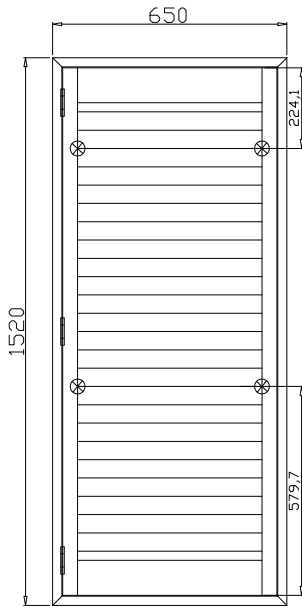

Configuration(窗扇结构): R,IN, 4Side, 41.3mm Butt, Medium L Frame

Tilt rod type(拉杆类型): Easy tilt rod(齿条拉杆)

Louvre Quantity(叶片数量): 25

Louvre Size(叶片尺寸): 499.6mm

Rail Size(上下板尺寸): 526.6mm

Order No(订单号):DG480-BAI G361591 ROBINSON

Qty(数量): 1

Material(材质): PVC

Configuration(窗扇结构): LDL-DR,IN, 4Side, 41.3mm Astrigal, Medium L Frame

Tilt rod type(拉杆类型): Easy tilt rod(齿条拉杆)

Louvre Quantity(叶片数量): 75

Louvre Size(叶片尺寸): 415mm

Rail Size(上下板尺寸): 442mm

Order No(订单号):DG480-BAI G361591 ROBINSON

Item(序号): 5

Room(房间号):BAY 2

Louvre Size(叶片类型): 64mm

Medium L Frame

L

6

19

Louvre Size(叶片尺寸): 509.6mm

Rail Size(上下板尺寸): 536.6mm

Order No(订单号): DG480-BAI G361591 ROBINSON

Item(序号): 6

Room(房间号): BAY 3

Louvre Size(叶片类型): 64mm

Medium L Frame