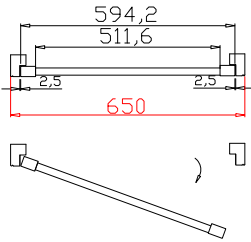

Configuration(窗扇结构): R,IN, 4Side, 41.3mm Butt, Medium L Frame

Tilt rod type(拉杆类型): Easy tilt rod(齿条拉杆)

Louvre Quantity(叶片数量): 25

Louvre Size(叶片尺寸): 499.6mm

Rail Size(上下板尺寸): 526.6mm

Order No(订单号):DG480-BAI G361591 ROBINSON

Qty(数量): 1

Material(材质): PVC

Configuration(窗扇结构): LDL-DR,IN, 4Side, 41.3mm Astrigal, Medium L Frame

Tilt rod type(拉杆类型): Easy tilt rod(齿条拉杆)

Louvre Quantity(叶片数量): 75

Louvre Size(叶片尺寸): 415mm

Rail Size(上下板尺寸): 442mm

Order No(订单号):DG480-BAI G361591 ROBINSON

Item(序号): 5

Room(房间号):BAY 2

Louvre Size(叶片类型): 64mm

Medium L Frame

L

6

19

Louvre Size(叶片尺寸): 509.6mm

Rail Size(上下板尺寸): 536.6mm

Order No(订单号): DG480-BAI G361591 ROBINSON

Item(序号): 6

Room(房间号): BAY 3

Louvre Size(叶片类型): 64mm

Medium L Frame