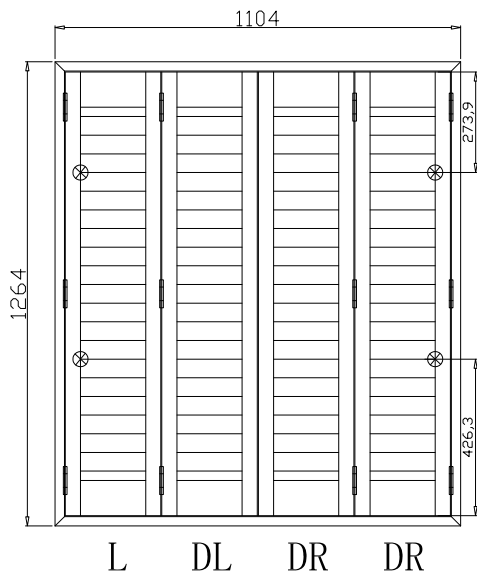

7

13

NOTES:

Shutter Color: Timeless White(覆盖色)

Hinges Color: White(白色)

Qty(数量): 1

Material(材质): PVC

Configuration(窗扇结构): LDL-DRDR,IN, 4Side, 41.3mm Astrigal, Medium L Frame

Tilt rod type(拉杆类型): Easy tilt rod(齿条拉杆)

Louvre Quantity(叶片数量): 80

Louvre Size(叶片尺寸): 175.45mm

Rail Size(上下板尺寸): 202.45mm

Order No(订单号): DG480-BAI G361591 ROBINSON

Item(序号): 2

Room(房间号): RH FRONT BED

Louvre Size(叶片类型): 64mm