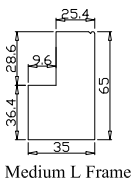

7

13

Medium L Frame

Batten: 40*40*640 (mm) *2
 40*40*1560 (mm)
 40*5*1520 (mm) *2
 Timeless White(覆盖色)

NOTES:

Shutter Color: Timeless White(覆盖色)

Hinges Color: White(白色)

Qty(数量): 1

Material(材质): PVC

Configuration(窗扇结构): LDL-DRDR,IN, 4Side, 41.3mm Astrigal, Medium L Frame

Tilt rod type(拉杆类型): Easy tilt rod(齿条拉杆)

Louvre Quantity(叶片数量): 80

Louvre Size(叶片尺寸): 172.45mm

Rail Size(上下板尺寸): 199.45mm

Rail Size(上下板尺寸): 202.45mm

Order No(订单号): DG480-BAI G361591 ROBINSON

Item(序号): 2

Room(房间号): RH FRONT BED

Louvre Size(叶片类型): 64mm

Medium L Frame

5

15

Louvre Size(叶片尺寸): 509.6mm

Rail Size(上下板尺寸): 536.6mm

Order No(订单号): DG480-BAI G361591 ROBINSON

Item(序号): 6

Room(房间号): BAY 3

Louvre Size(叶片类型): 64mm

Medium L Frame