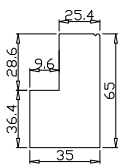

Hinges Color: White(白色)

Qty(数量): 1

Material(材质): PVC

Configuration(窗扇结构): LDL-DRDR,IN, 4Side, 41.3mm Astrigal, Medium L Frame

Tilt rod type(拉杆类型): Easy tilt rod(齿条拉杆)

Louvre Quantity(叶片数量): 80

Louvre Size(叶片尺寸): 175.45mm

Rail Size(上下板尺寸): 202.45mm

Order No(订单号): DG480-BAI G361591 ROBINSON

Item(序号): 2

Room(房间号): RH FRONT BED

Louvre Size(叶片类型): 64mm

Medium L Frame

5

15

Louvre Quantity(叶片数量): 80

Louvre Size(叶片尺寸): 256.45mm

Rail Size(上下板尺寸): 283.45mm

Order No(订单号):DG480-BAI G361591 ROBINSON

Item(序号): 3

Room(房间号):STUDY

Louvre Size(叶片类型): 64mm

Medium L Frame

Louvre Size(叶片尺寸): 509.6mm

Rail Size(上下板尺寸): 536.6mm

Order No(订单号): DG480-BAI G361591 ROBINSON

Item(序号): 6

Room(房间号): BAY 3

Louvre Size(叶片类型): 64mm

Medium L Frame