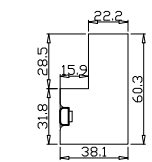

Order No(订单号): DG479-GRA 26853 DAVIDSON
 Item(序号): 1
 Room(房间号): FRONT BED
 Louvre Size(叶片类型): 76mm

NOTES:

- Shutter Color: Mist Grey(覆盖色)
 - Hinges Color: Stainless Steel(不锈钢合页)
 - Qty(数量): 1
 - Material(材质): Balmoral Pine Wood(松木)
 - Configuration(窗扇结构): LDL-DRDR,IN, 4Side, 41.3mm Astrigal, Deep Plain L Frame 60mm
 - Tilt rod type(拉杆类型): Easy tilt rod(齿条拉杆)
 - Louvre Quantity(叶片数量): 60
 - Louvre Size(叶片尺寸): 336.05mm
 - Rail Size(上下板尺寸): 388.05mm
- Order No(订单号): DG479-GRA 26853 DAVIDSON
 - Item(序号): 2
 - Room(房间号): MASTER 1
 - Louvre Size(叶片类型): 76mm

Tilt rod type (拉杆类型): Easy tilt rod (齿条拉杆)

Louvre Quantity (叶片数量): 60

Louvre Size (叶片尺寸): 335.55mm

Rail Size (上下板尺寸): 387.55mm

Order No (订单号): DG479-GRA 26853 DAVIDSON

Item (序号): 3

Room (房间号): MASTER 2

Louvre Size (叶片类型): 76mm