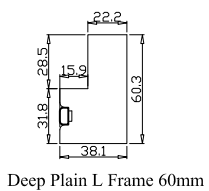

Batten: 27*4*1740 (mm) *3
 27*4*1275 (mm) *6
 Mist Grey(覆盖色)

NOTES:

Shutter Color: Mist Grey(覆盖色)
 Hinges Color: Stainless Steel(不锈钢合页)
 Qty(数量): 1
 Material(材质): Balmoral Pine Wood(松木)
 Configuration(窗扇结构): LDL-DRDR, IN, 4Side, 41.3mm Astrigal, Deep Plain L Frame 60mm
 Tilt rod type(拉杆类型): Easy tilt rod(齿条拉杆)
 Louvre Quantity(叶片数量): 60
 Louvre Size(叶片尺寸): 334.8mm
 Rail Size(上下板尺寸): 386.8mm

Order No(订单号): DG479-GRA 26853 DAVIDSON
 Item(序号): 1
 Room(房间号): FRONT BED
 Louvre Size(叶片类型): 76mm

NOTES:

- Shutter Color: Mist Grey(覆盖色)
 - Hinges Color: Stainless Steel(不锈钢合页)
 - Qty(数量): 1
 - Material(材质): Balmoral Pine Wood(松木)
 - Configuration(窗扇结构): LDL-DRDR,IN, 4Side, 41.3mm Astrigal, Deep Plain L Frame 60mm
 - Tilt rod type(拉杆类型): Easy tilt rod(齿条拉杆)
 - Louvre Quantity(叶片数量): 60
 - Louvre Size(叶片尺寸): 336.05mm
 - Rail Size(上下板尺寸): 388.05mm
- Order No(订单号): DG479-GRA 26853 DAVIDSON
 - Item(序号): 2
 - Room(房间号): MASTER 1
 - Louvre Size(叶片类型): 76mm

Tilt rod type (拉杆类型): Easy tilt rod (齿条拉杆)

Louvre Quantity (叶片数量): 60

Louvre Size (叶片尺寸): 335.55mm

Rail Size (上下板尺寸): 387.55mm

Order No (订单号): DG479-GRA 26853 DAVIDSON

Item (序号): 3

Room (房间号): MASTER 2

Louvre Size (叶片类型): 76mm