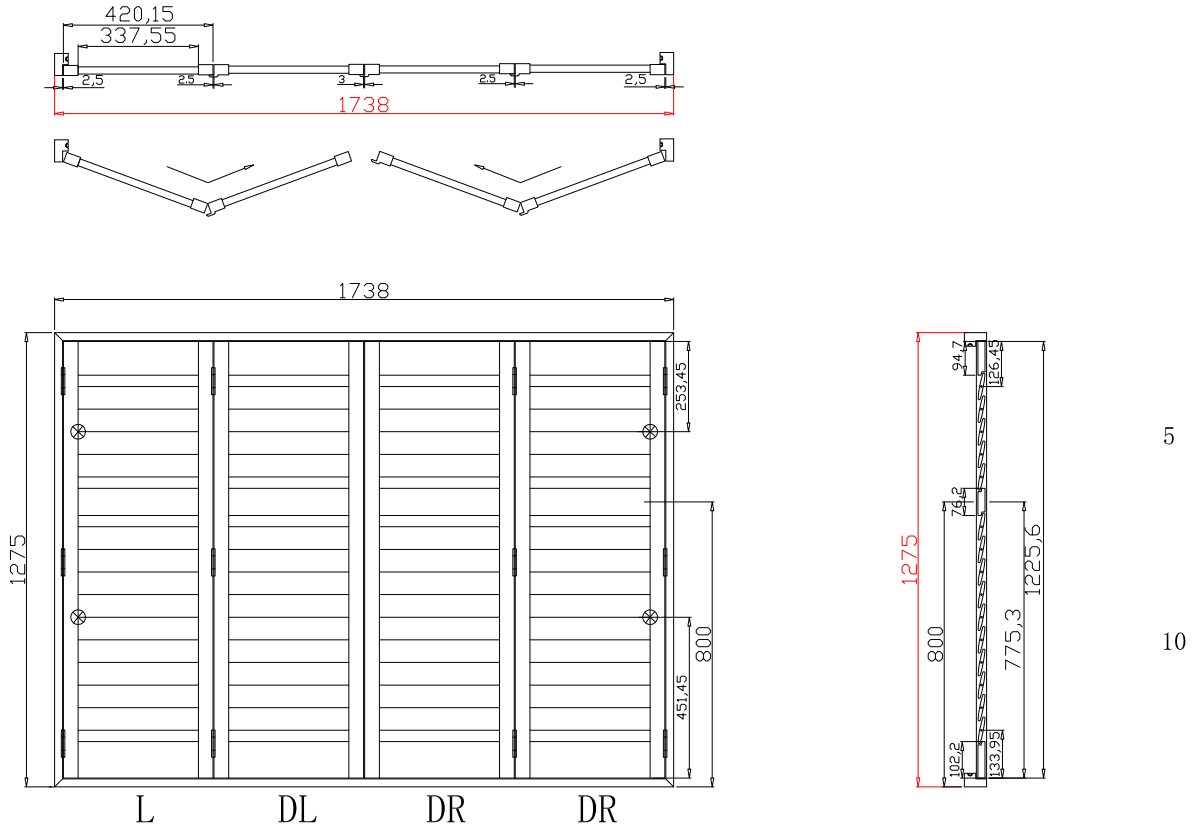

NOTES:

Shutter Color: Mist Grey (覆盖色)

Hinges Color: Stainless Steel (不锈钢合页)

Qty (数量): 1

Material (材质): Balmoral Pine Wood (松木)

Configuration (窗扇结构): LDL-DRDR, IN, 4Side, 41.3mm Astrigal, Deep Plain L Frame 60mm

Tilt rod type (拉杆类型): Easy tilt rod (齿条拉杆)

Louvre Quantity (叶片数量): 60

Louvre Size (叶片尺寸): 335.55mm

Rail Size (上下板尺寸): 387.55mm

Order No (订单号): DG479-GRA 26853 DAVIDSON

Item (序号): 3

Room (房间号): MASTER 2

Louvre Size (叶片类型): 76mm