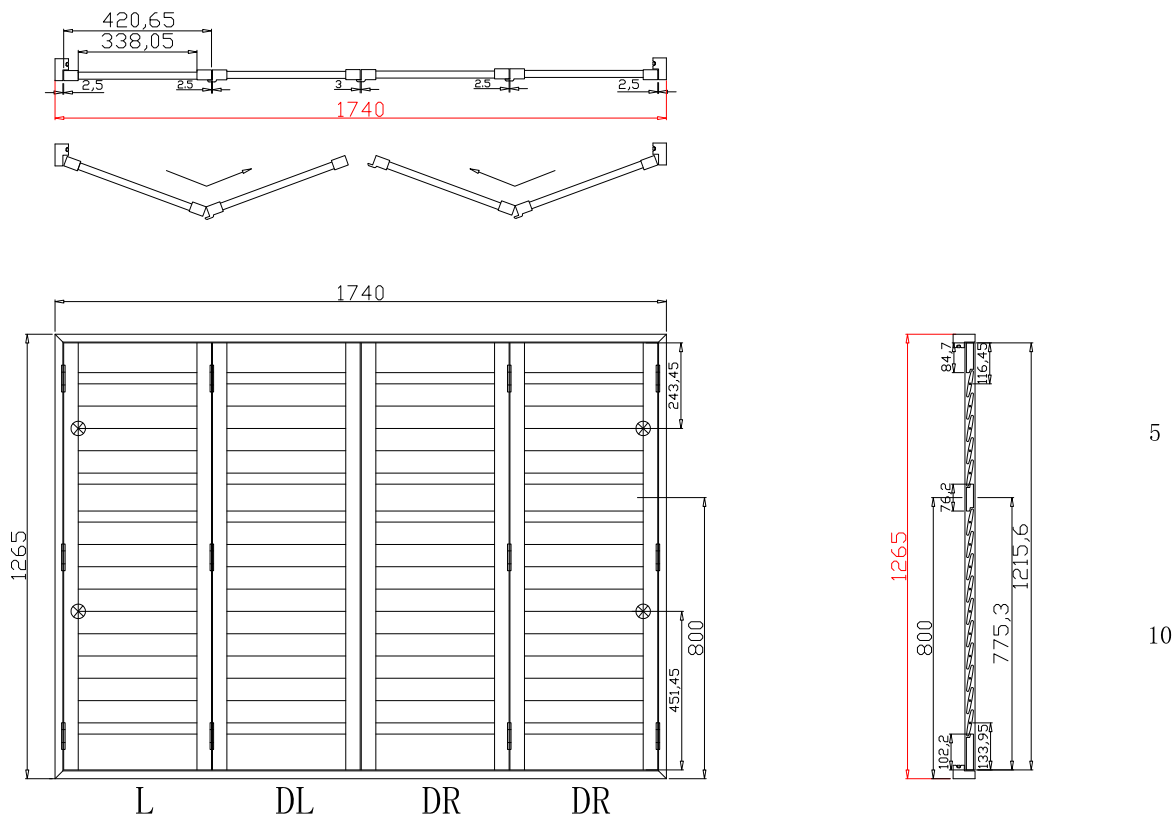

Batten: 27*4*1740 (mm) *3
 27*4*1275 (mm) *6
 Mist Grey(覆盖色)

NOTES:

Shutter Color: Mist Grey(覆盖色)
 Hinges Color: Stainless Steel(不锈钢合页)
 Qty(数量): 1
 Material(材质): Balmoral Pine Wood(松木)
 Configuration(窗扇结构): LDL-DRDR, IN, 4Side, 41.3mm Astrigal, Deep Plain L Frame 60mm
 Tilt rod type(拉杆类型): Easy tilt rod(齿条拉杆)
 Louvre Quantity(叶片数量): 60
 Louvre Size(叶片尺寸): 334.8mm
 Rail Size(上下板尺寸): 386.8mm

Order No(订单号): DG479-GRA 26853 DAVIDSON
 Item(序号): 1
 Room(房间号): FRONT BED
 Louvre Size(叶片类型): 76mm

NOTES:

- Shutter Color: Mist Grey(覆盖色)
 - Hinges Color: Stainless Steel(不锈钢合页)
 - Qty(数量): 1
 - Material(材质): Balmoral Pine Wood(松木)
 - Configuration(窗扇结构): LDL-DRDR,IN, 4Side, 41.3mm Astrigal, Deep Plain L Frame 60mm
 - Tilt rod type(拉杆类型): Easy tilt rod(齿条拉杆)
 - Louvre Quantity(叶片数量): 60
 - Louvre Size(叶片尺寸): 336.05mm
 - Rail Size(上下板尺寸): 388.05mm
- Order No(订单号): DG479-GRA 26853 DAVIDSON
 - Item(序号): 2
 - Room(房间号): MASTER 1
 - Louvre Size(叶片类型): 76mm

Tilt rod type (拉杆类型): Easy tilt rod (齿条拉杆)

Louvre Quantity (叶片数量): 60

Louvre Size (叶片尺寸): 335.55mm

Rail Size (上下板尺寸): 387.55mm

Order No (订单号): DG479-GRA 26853 DAVIDSON

Item (序号): 3

Room (房间号): MASTER 2

Louvre Size (叶片类型): 76mm

Deep Plain L Frame 60mm