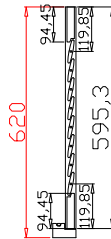

Louvre Quantity(叶片数量): 18

Louvre Size(叶片尺寸): 472.1mm

Rail Size(上下板尺寸): 524.1mm

Order No(订单号):DG477-BAI S360082 GRAY

Item(序号): 1

Room(房间号): KIT REAR

Louvre Size(叶片类型): 64mm

Deep Plain L Frame 60mm

Tilt rod type(拉杆类型): Easy tilt rod(齿条拉杆)

Louvre Quantity(叶片数量): 8

Louvre Size(叶片尺寸): 457mm

Rail Size(上下板尺寸): 509mm

Order No(订单号):DG477-BAI S360082 GRAY

Item(序号): 2

Room(房间号):KIT SIDE

Louvre Size(叶片类型): 64mm