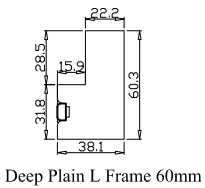

Louvre Quantity(叶片数量): 18

Louvre Size(叶片尺寸): 472.1mm

Rail Size(上下板尺寸): 524.1mm

Order No(订单号):DG477-BAI S360082 GRAY

Item(序号): 1

Room(房间号): KIT REAR

Louvre Size(叶片类型): 64mm

Deep Plain L Frame 60mm

Tilt rod type(拉杆类型): Easy tilt rod(齿条拉杆)

Louvre Quantity(叶片数量): 8

Louvre Size(叶片尺寸): 457mm

Rail Size(上下板尺寸): 509mm

Order No(订单号):DG477-BAI S360082 GRAY

Item(序号): 2

Room(房间号):KIT SIDE

Louvre Size(叶片类型): 64mm