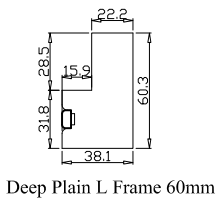

Deep Plain L Frame 60mm

NOTES:

Shutter Color:Timeless White(覆盖色)

Hinges Color:White(白色)

Qty(数量): 1

Material(材质): Palowania(桐木)

Configuration(窗扇结构): R,IN, 3Side, 41.3mm Butt, Deep Plain L Frame 60mm

Tilt rod type(拉杆类型): Easy tilt rod(齿条拉杆)

Louvre Quantity(叶片数量): 8

Louvre Size(叶片尺寸): 457mm

Rail Size(上下板尺寸): 509mm

Order No(订单号):DG477-BAI S360082 GRAY

Item(序号): 2

Room(房间号):KIT SIDE

Louvre Size(叶片类型): 64mm