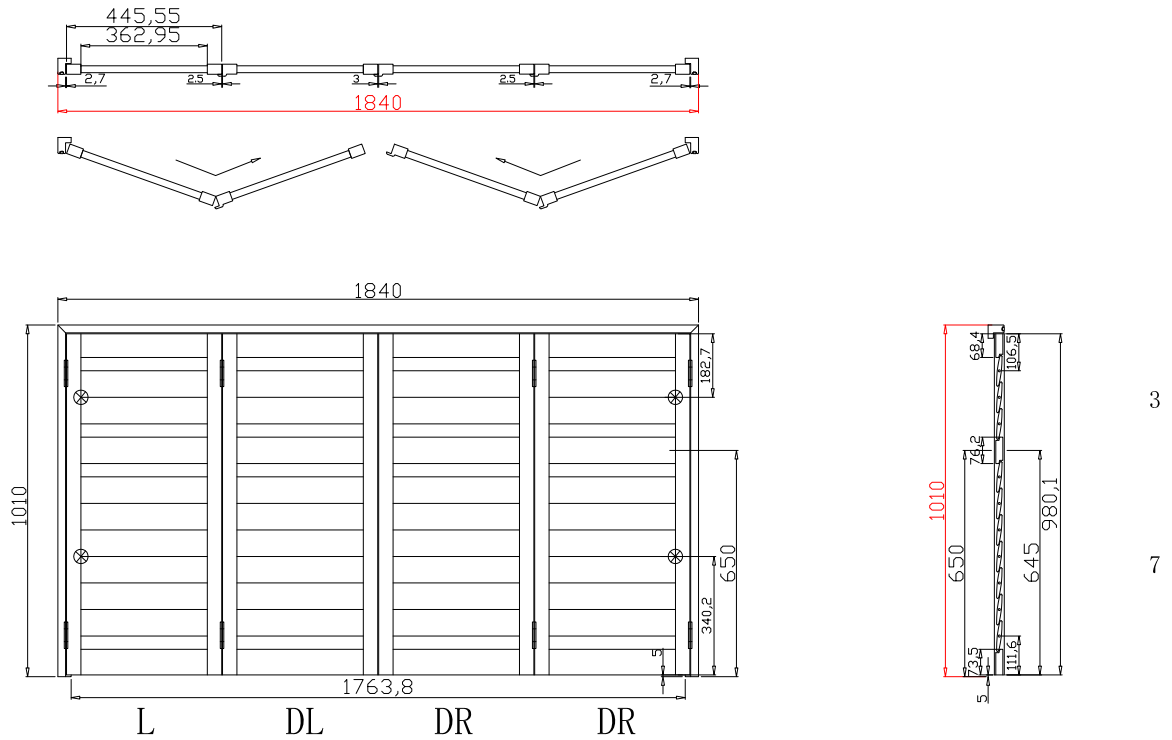

Louvre Quantity(叶片数量): 36

Louvre Size(叶片尺寸): 360.2mm

Rail Size(上下板尺寸): 412.2mm

Order No(订单号): DG475-HOME Steve Macdonald

Item(序号): 2

Room(房间号): Front Bedroom

Louvre Size(叶片类型): 89mm

VL-46.5

Louvre Quantity(叶片数量): 40

Louvre Size(叶片尺寸): 360.95mm

Rail Size(上下板尺寸): 412.95mm

magnet on panel and magnet catches on Light gap strip

注意底部的挡光木条上面需要安装磁铁片

Order No(订单号): DG475-HOME Steve Macdonald

Item(序号): 3

Room(房间号): Back Bedroom

Louvre Size(叶片类型): 89mm

VL-46.5

Batten: 20*20*1763.8 (mm)
Timeless White(覆盖色)

3

7