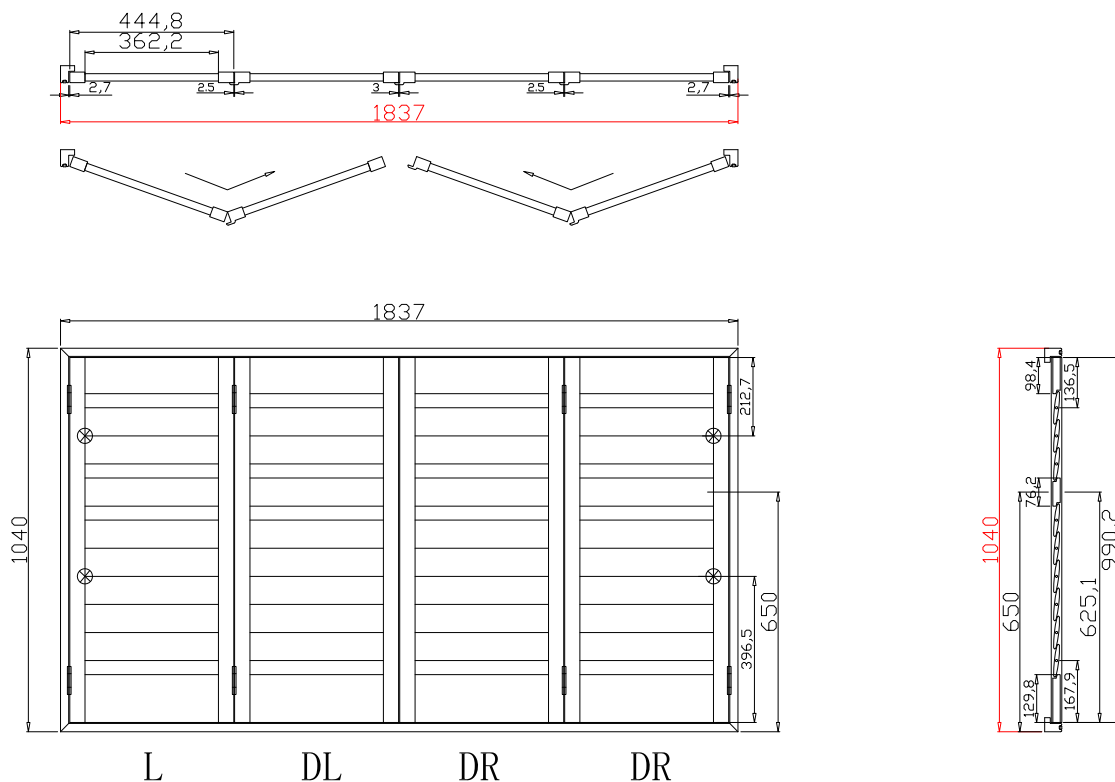

Timeless White(覆盖色)

3

6

NOTES:

Shutter Color: Timeless White(覆盖色)

Hinges Color: White(白色)

Qty(数量): 1

Material(材质): Balmoral Pine Wood(松木)

Configuration(窗扇结构): LDL-DRDR,IN, 4Side, 41.3mm Astrigal, 46mm Vintage L

Tilt rod type(拉杆类型): Easy tilt rod(齿条拉杆)

Louvre Quantity(叶片数量): 36

Louvre Size(叶片尺寸): 360.2mm

Rail Size(上下板尺寸): 412.2mm

Order No(订单号): DG475-HOME Steve Macdonald

Item(序号): 2

Room(房间号): Front Bedroom

Louvre Size(叶片类型): 89mm

VL-46.5