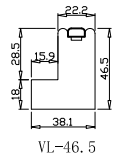

Louvre Quantity(叶片数量): 36

Louvre Size(叶片尺寸): 360.2mm

Rail Size(上下板尺寸): 412.2mm

Order No(订单号): DG475-HOME Steve Macdonald

Item(序号): 2

Room(房间号): Front Bedroom

Louvre Size(叶片类型): 89mm

VL-46.5

Louvre Quantity(叶片数量): 40

Louvre Size(叶片尺寸): 360.95mm

Rail Size(上下板尺寸): 412.95mm

magnet on panel and magnet catches on Light gap strip

注意底部的挡光木条上面需要安装磁铁片

Order No(订单号): DG475-HOME Steve Macdonald

Item(序号): 3

Room(房间号): Back Bedroom

Louvre Size(叶片类型): 89mm

VL-46.5

Batten: 20*20*1763.8 (mm)
Timeless White(覆盖色)

3

7