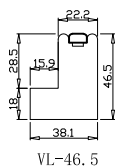

Louvre Quantity(叶片数量): 36

Louvre Size(叶片尺寸): 360.2mm

Rail Size(上下板尺寸): 412.2mm

Order No(订单号): DG475-HOME Steve Macdonald

Item(序号): 2

Room(房间号): Front Bedroom

Louvre Size(叶片类型): 89mm

VL-46.5

Louvre Quantity(叶片数量): 40

Louvre Size(叶片尺寸): 360.95mm

Rail Size(上下板尺寸): 412.95mm

magnet on panel and magnet catches on Light gap strip

注意底部的挡光木条上面需要安装磁铁片

Order No(订单号): DG475-HOME Steve Macdonald

Item(序号): 3