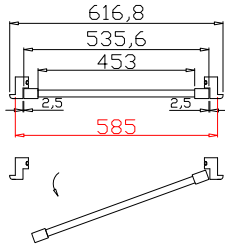

Tilt rod type(拉杆类型): Easy tilt rod(齿条拉杆)

Louvre Quantity(叶片数量): 24

Louvre Size(叶片尺寸): 451mm

Rail Size(上下板尺寸): 503mm

Order No(订单号):DG476-BAI G361606 RAMHSAW

Item(序号): 1

Room(房间号):BAY 1

Louvre Size(叶片类型): 76mm

Configuration(窗扇结构): L-DR,IN, 4Side, 41.3mm Astrigal, Deep BullNose Z Frame 38mm

Tilt rod type(拉杆类型): Easy tilt rod(齿条拉杆)

Louvre Quantity(叶片数量): 48

Louvre Size(叶片尺寸): 334.7mm

Rail Size(上下板尺寸): 386.7mm

Order No(订单号):DG476-BAI G361606 RAMHSAW

Item(序号): 2

Room(房间号):BAY 2

Louvre Size(叶片类型): 76mm

Deep BullNose Z Frame 38mm

12

12

NOTES:

Shutter Color: Timeless White(覆盖色)

Rail Size(上下板尺寸): 503mm

Order No(订单号): DG476-BAI G361606 RAMHSAW

Item(序号): 3

Room(房间号): BAY 3

Louvre Size(叶片类型): 76mm

Deep BullNose Z Frame 38mm