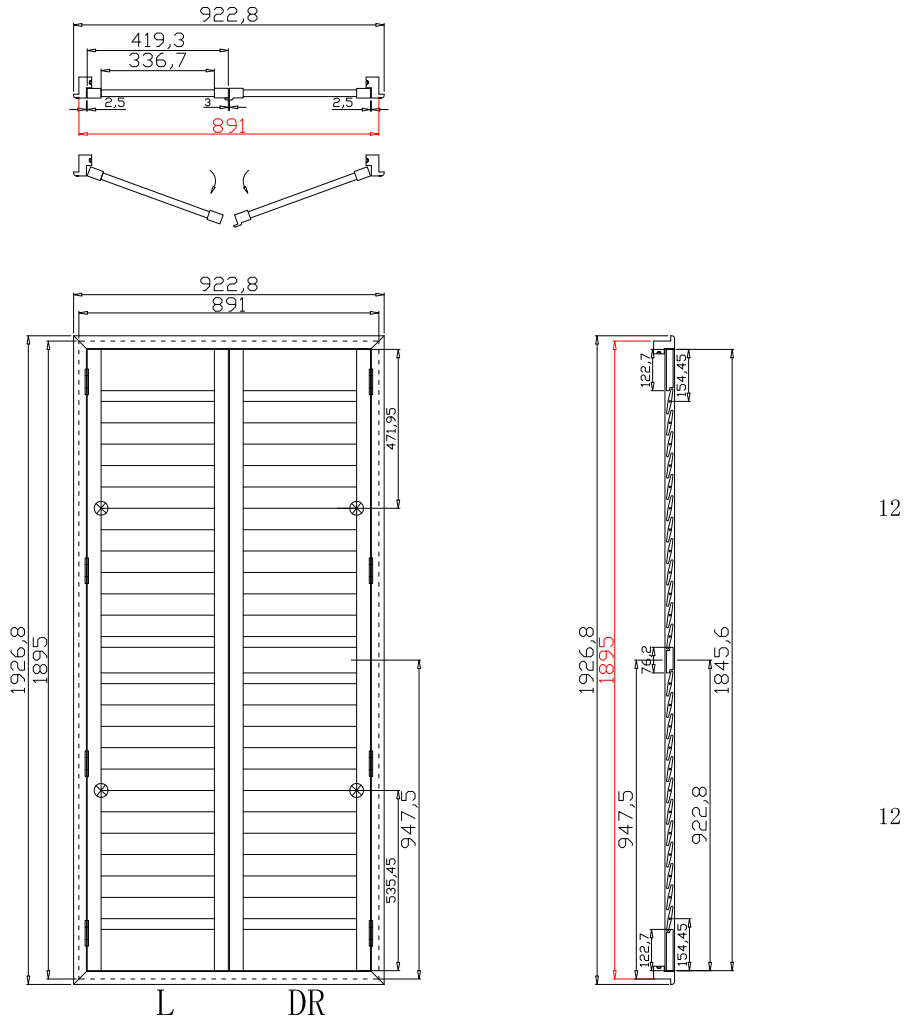

12

12

NOTES:

Shutter Color:Timeless White(覆盖色)

Hinges Color:White(白色)

Qty(数量): 1

Material(材质): Paulownia(桐木)

Configuration(窗扇结构): L-DR,IN, 4Side, 41.3mm Astrigal, Deep BullNose Z Frame 38mm

Tilt rod type(拉杆类型): Easy tilt rod(齿条拉杆)

Louvre Quantity(叶片数量): 48

Louvre Size(叶片尺寸): 334.7mm

Rail Size(上下板尺寸): 386.7mm

Order No(订单号):DG476-BAI G361606 RAMHSAW

Item(序号): 2

Room(房间号):BAY 2

Louvre Size(叶片类型): 76mm