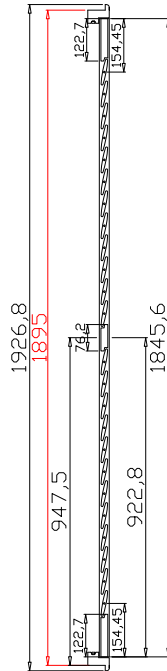

Tilt rod type(拉杆类型): Easy tilt rod(齿条拉杆)

Louvre Quantity(叶片数量): 24

Louvre Size(叶片尺寸): 451mm

Rail Size(上下板尺寸): 503mm

Order No(订单号):DG476-BAI G361606 RAMHSAW

Item(序号): 1

Room(房间号):BAY 1

Louvre Size(叶片类型): 76mm

Configuration(窗扇结构): L-DR,IN, 4Side, 41.3mm Astrigal, Deep BullNose Z Frame 38mm

Tilt rod type(拉杆类型): Easy tilt rod(齿条拉杆)

Louvre Quantity(叶片数量): 48

Louvre Size(叶片尺寸): 334.7mm

Rail Size(上下板尺寸): 386.7mm

Order No(订单号):DG476-BAI G361606 RAMHSAW

Item(序号): 2

Room(房间号):BAY 2

Louvre Size(叶片类型): 76mm

Deep BullNose Z Frame 38mm

12

12

NOTES:

Shutter Color: Timeless White(覆盖色)

Rail Size(上下板尺寸): 503mm

Order No(订单号): DG476-BAI G361606 RAMHSAW

Item(序号): 3

Room(房间号): BAY 3

Louvre Size(叶片类型): 76mm

Deep BullNose Z Frame 38mm