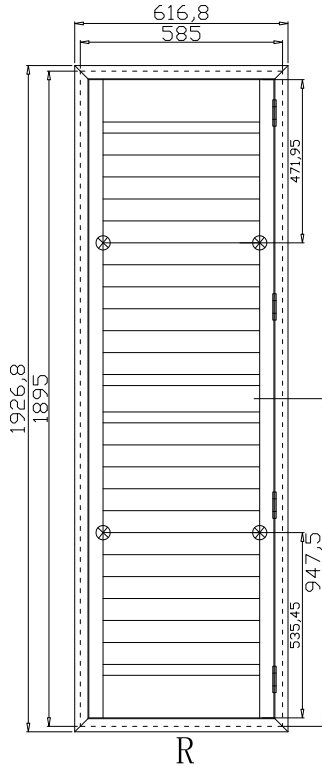

Tilt rod type(拉杆类型): Easy tilt rod(齿条拉杆)

Louvre Quantity(叶片数量): 24

Louvre Size(叶片尺寸): 451mm

Rail Size(上下板尺寸): 503mm

Order No(订单号):DG476-BAI G361606 RAMHSAW

Item(序号): 1

Room(房间号):BAY 1

Louvre Size(叶片类型): 76mm

Configuration(窗扇结构): L-DR,IN, 4Side, 41.3mm Astrigal, Deep BullNose Z Frame 38mm

Tilt rod type(拉杆类型): Easy tilt rod(齿条拉杆)

Louvre Quantity(叶片数量): 48

Louvre Size(叶片尺寸): 334.7mm

Rail Size(上下板尺寸): 386.7mm

Order No(订单号):DG476-BAI G361606 RAMHSAW

Item(序号): 2

Room(房间号):BAY 2

Louvre Size(叶片类型): 76mm

Deep BullNose Z Frame 38mm

12

12

NOTES:

Shutter Color: Timeless White(覆盖色)

Rail Size(上下板尺寸): 503mm

Order No(订单号): DG476-BAI G361606 RAMHSAW

Item(序号): 3

Room(房间号): BAY 3

Louvre Size(叶片类型): 76mm

Deep BullNose Z Frame 38mm