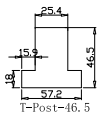

Tilt rod type(拉杆类型): Easy tilt rod(齿条拉杆)

Louvre Quantity(叶片数量): 56,56

Louvre Size(叶片尺寸): 384.68mm,378.43mm

Rail Size(上下板尺寸): 436.68mm,430.43mm

Order No(订单号):DG474-HOME Danni Johnston

Item(序号): 1

Room(房间号): Sunroom left

Louvre Size(叶片类型): 89mm

T-Post-16.5

Z Sill Plate

Deep BullNose Z Frame 38mm

2
12

NOTES:

Shutter Color: Timeless White(覆盖色)
 Hinges Color: Stainless Steel(不锈钢合页)
 Qty(数量): 1
 Material(材质): Balmoral Pine Wood(松木)
 Configuration(窗扇结构): LDL-DRDRTLDL-DRDR,IN, 4SP, 41.3mm Astrigal, Deep BullNose Z Frame 38mm
 Tilt rod type(拉杆类型): Easy tilt rod(齿条拉杆)
 Louvre Quantity(叶片数量): 56,56
 Louvre Size(叶片尺寸): 373.43mm,369.68mm
 Rail Size(上下板尺寸): 425.43mm,421.68mm

Configuration(窗扇结构): LDL-DRDR,IN, 4SP, 41.3mm Astrigal, Deep BullNose Z Frame 38mm

Tilt rod type(拉杆类型): Easy tilt rod(齿条拉杆)

Louvre Quantity(叶片数量): 56

Louvre Size(叶片尺寸): 474.8mm

Rail Size(上下板尺寸): 526.8mm

Order No(订单号):DG474-HOME Danni Johnston