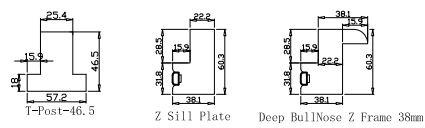

NOTES:

Shutter Color: Timeless White(覆盖色)
Hinges Color: Stainless Steel(不锈钢合页)
Qty(数量): 1
Material(材质): Balmoral Pine Wood(松木)
Configuration(窗扇结构): LDL-DRDRTLDL-DRDR,IN, 4SP, 41.3mm Astrigal, Deep BullNose Z Frame 38mm
Tilt rod type(拉杆类型): Easy tilt rod(齿条拉杆)
Louvre Quantity(叶片数量): 56,56
Louvre Size(叶片尺寸): 373.43mm,369.68mm
Rail Size(上下板尺寸): 425.43mm,421.68mm

Order No(订单号): DG474-HOME Danni Johnston
Item(序号): 2
Room(房间号): Sunroom Centre
Louvre Size(叶片类型): 89mm