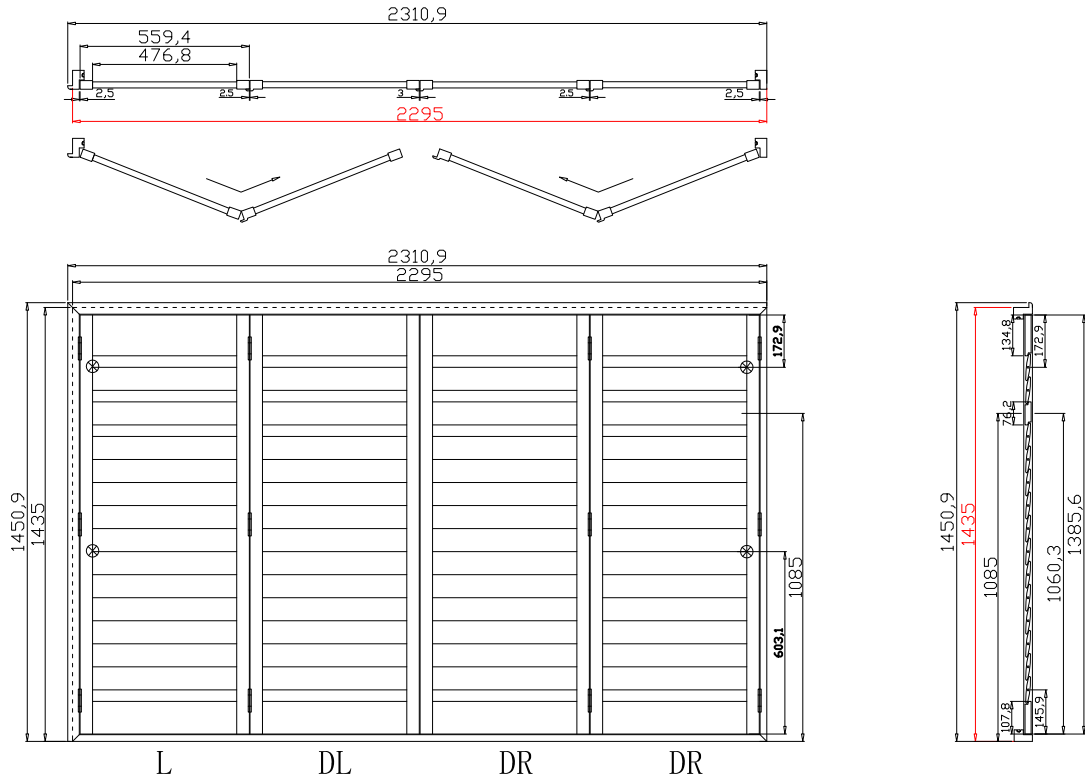

2

12

NOTES:

Shutter Color:Timeless White(覆盖色)

Hinges Color:Stainless Steel(不锈钢合页)

Qty(数量): 1

Material(材质): Balmoral Pine Wood(松木)

Configuration(窗扇结构): LDL-DRDR,IN, 4SP, 41.3mm Astrigal, Deep BullNose Z Frame 38mm

Tilt rod type(拉杆类型): Easy tilt rod(齿条拉杆)

Louvre Quantity(叶片数量): 56

Louvre Size(叶片尺寸): 474.8mm

Rail Size(上下板尺寸): 526.8mm

Order No(订单号):DG474-HOME Danni Johnston

Item(序号): 3

Room(房间号): Sunroom Right

Louvre Size(叶片类型): 89mm