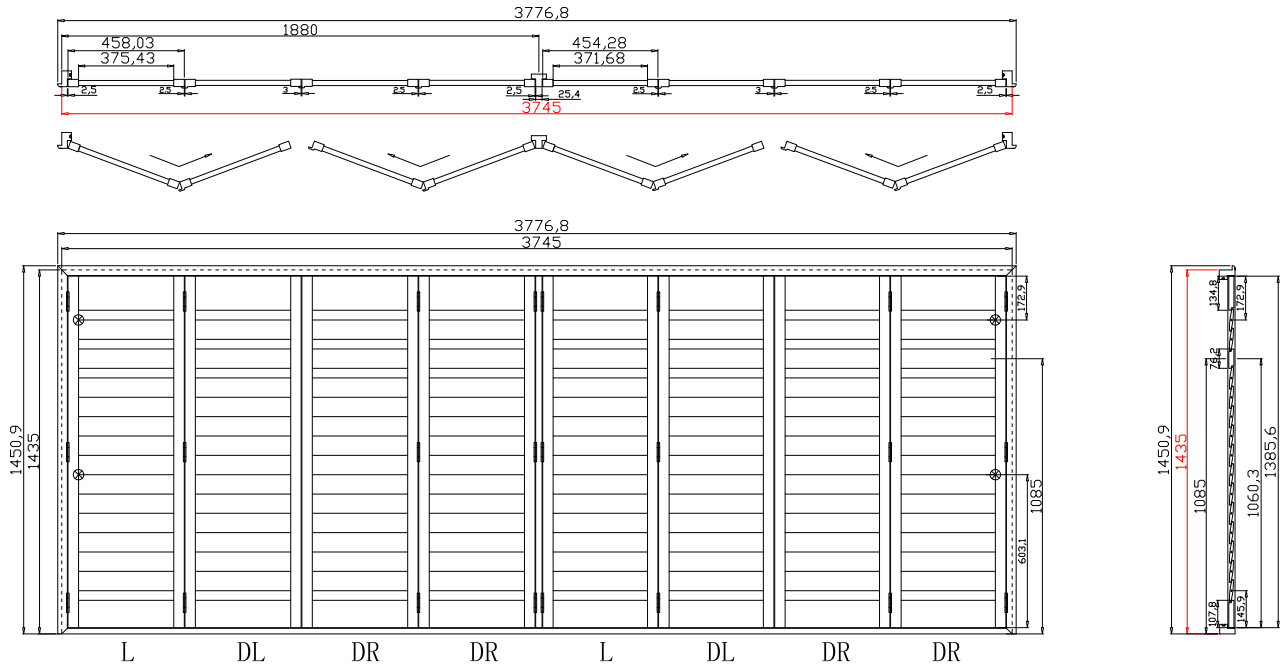

Tilt rod type(拉杆类型): Easy tilt rod(齿条拉杆)

Louvre Quantity(叶片数量): 56,56

Louvre Size(叶片尺寸): 384.68mm,378.43mm

Rail Size(上下板尺寸): 436.68mm,430.43mm

Order No(订单号):DG474-HOME Danni Johnston

Item(序号): 1

Room(房间号): Sunroom left

Louvre Size(叶片类型): 89mm

T-Post-16.5

Z Sill Plate

Deep BullNose Z Frame 38mm

2
12

NOTES:

Shutter Color: Timeless White(覆盖色)
 Hinges Color: Stainless Steel(不锈钢合页)
 Qty(数量): 1
 Material(材质): Balmoral Pine Wood(松木)
 Configuration(窗扇结构): LDL-DRDRTLDL-DRDR,IN, 4SP, 41.3mm Astrigal, Deep BullNose Z Frame 38mm
 Tilt rod type(拉杆类型): Easy tilt rod(齿条拉杆)
 Louvre Quantity(叶片数量): 56,56
 Louvre Size(叶片尺寸): 373.43mm,369.68mm
 Rail Size(上下板尺寸): 425.43mm,421.68mm

Configuration(窗扇结构): LDL-DRDR,IN, 4SP, 41.3mm Astrigal, Deep BullNose Z Frame 38mm

Tilt rod type(拉杆类型): Easy tilt rod(齿条拉杆)

Louvre Quantity(叶片数量): 56

Louvre Size(叶片尺寸): 474.8mm

Rail Size(上下板尺寸): 526.8mm

Order No(订单号):DG474-HOME Danni Johnston

Item(序号): 3

Room(房间号): Sunroom Right

Louvre Size(叶片类型): 89mm

Batten:30*158*1450 (mm)
10*200*1450 (mm)
Timeless White(覆盖色)