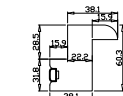

Tilt rod type(拉杆类型): Easy tilt rod(齿条拉杆)

Louvre Quantity(叶片数量): 56,56

Louvre Size(叶片尺寸): 384.68mm,378.43mm

Rail Size(上下板尺寸): 436.68mm,430.43mm

Order No(订单号):DG474-HOME Danni Johnston

Item(序号): 1

Room(房间号): Sunroom left

Louvre Size(叶片类型): 89mm

T-Post-16.5

Z Sill Plate

Deep BullNose Z Frame 38mm

2
12

NOTES:

Shutter Color: Timeless White(覆盖色)
 Hinges Color: Stainless Steel(不锈钢合页)
 Qty(数量): 1
 Material(材质): Balmoral Pine Wood(松木)
 Configuration(窗扇结构): LDL-DRDRTLDL-DRDR,IN, 4SP, 41.3mm Astrigal, Deep BullNose Z Frame 38mm
 Tilt rod type(拉杆类型): Easy tilt rod(齿条拉杆)
 Louvre Quantity(叶片数量): 56,56
 Louvre Size(叶片尺寸): 373.43mm,369.68mm
 Rail Size(上下板尺寸): 425.43mm,421.68mm

Configuration(窗扇结构): LDL-DRDR,IN, 4SP, 41.3mm Astrigal, Deep BullNose Z Frame 38mm

Tilt rod type(拉杆类型): Easy tilt rod(齿条拉杆)

Louvre Quantity(叶片数量): 56

Louvre Size(叶片尺寸): 474.8mm

Rail Size(上下板尺寸): 526.8mm

Order No(订单号):DG474-HOME Danni Johnston