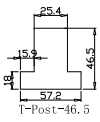

Louvre Quantity(叶片数量): 76,76

Louvre Size(叶片尺寸): 331.45mm,348.3mm

Rail Size(上下板尺寸): 383.45mm,400.3mm

Order No(订单号):DG466-ABC 51258 DOY

Item(序号): 3

Room(房间号): LOUNGE

Louvre Size(叶片类型): 76mm

T-Post=46.5

Z Sill Plate

Deep BullNose Z Frame 38mm