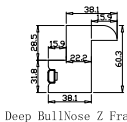

Louvre Quantity(叶片数量): 76,76

Louvre Size(叶片尺寸): 331.45mm,348.3mm

Rail Size(上下板尺寸): 383.45mm,400.3mm

Order No(订单号):DG466-ABC 51258 DOY

Item(序号): 3

Room(房间号): LOUNGE

Louvre Size(叶片类型): 76mm

T-Post=46.5

Z Sill Plate

Deep BullNose Z Frame 38mm