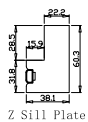

Louvre Quantity(叶片数量): 76,76

Louvre Size(叶片尺寸): 331.45mm,348.3mm

Rail Size(上下板尺寸): 383.45mm,400.3mm

Order No(订单号):DG466-ABC 51258 DOY

Item(序号): 3

Room(房间号): LOUNGE

Louvre Size(叶片类型): 76mm

T-Post=46.5

Z Sill Plate

Deep BullNose Z Frame 38mm