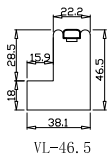

Louvre Quantity(叶片数量): 48

Louvre Size(叶片尺寸): 359mm

Rail Size(上下板尺寸): 411mm

magnet on panel and magnet catches on Light gap strip

注意底部挡光木条上面需要安装磁铁片

Order No(订单号): DG472-GOLD GC 8155 CARR

Item(序号): 1

Room(房间号): LIV R

Louvre Size(叶片类型): 76mm

VL-46.5

Batten: 20*20*863.8 (mm)
Timeless White(覆盖色)

NOTES:

Shutter Color: Timeless White(覆盖色)

Hinges Color: White(白色)

Qty(数量): 1

Material(材质): Palowania(桐木)

Configuration(窗扇结构): LDL-DRDR,OUT, 3Side, 41.3mm Astrigal, 46mm Vintage L

Tilt rod type(拉杆类型): Easy tilt rod(齿条拉杆)

Louvre Quantity(叶片数量): 96

Louvre Size(叶片尺寸): 355.95mm

Rail Size(上下板尺寸): 407.95mm

magnet on panel and magnet catches on Light gap strip