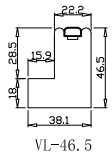

Louvre Quantity(叶片数量): 56

Louvre Size(叶片尺寸): 358.45mm

Rail Size(上下板尺寸): 410.45mm

**magnet on panel and magnet catches on Light gap strip**

**注意底部挡光木条上面需要安装磁铁片**

Order No(订单号): SCO SB 8158 THOMSON

Item(序号): 1

Room(房间号): R BED

Louvre Size(叶片类型): 76mm

Batten: 20\*20\*1753.8 (mm)  
Winter White(覆盖色)